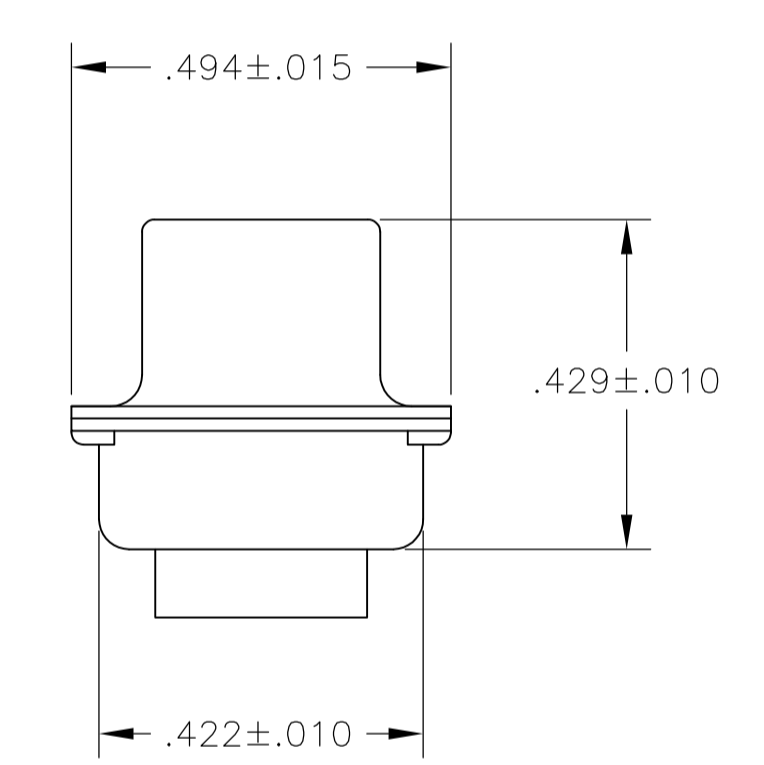

REVISONS		DATE	BY	APPV
NO.	DESCRIPTION			
1	REV PER ECO-15-016251	13NOV15	KG	CD

- THIS CONNECTOR ACCEPTS (8) POWER 8, OR COAX SOCKET CONTACTS IN POSITIONS A1 THRU A8, PURCHASED SEPARATELY.
- STEEL PER ASTM-A-109.
- BRASS PER MIL-C-50 AND ASTM-B-36 UNS NO. C26000.
- FINISH: CADMIUM PLATED PER QQ-P-416.
- GOLD PLATED PER ASTM-B-488 TYPE 3, CODE C, CLASS 1.25 OVER COPPER PER MIL-C-14550, CLASS IV.
- FINISH: TIN PER ASTM-B-545 .000400 MIN THK OVER COPPER PER AMS2418 .000050 MIN THK.
- FINISH: ZINC PLATED PER ASTM-B-633 .000200-.000400 THK WITH SUPPLEMENTARY CHROMATE (Cr3+).

PRELIMINARY- NOT RELEASED FOR PRODUCTION

REMARKS	ØA	CUSTOMER PART NO.	PART NO.
	.120	-	5-445730-5
	.120	-	5-445730-1
	.120	13508255	445730-8
	.120	ST81D284-002	445730-7
	.120	B010942-0042	445730-6
	.120	-	445730-5
	.154	311P405-15S-B-15	445730-4
	.120	311P405-15S-B-12	445730-3
	.120	2037AS246-01,00779,3003	445730-2
	.120	-	445730-1

THIS DRAWING IS A CONTROLLED DOCUMENT. **STE** TE Connectivity

DATE: 29-NOV-88  
 CHK: T. SHUEY  
 DATE: 01-DEC-88  
 APPV: A. EMADI  
 DATE: 01-DEC-88

NAME: RECEPTACLE ASSEMBLY  
 AMPLIMITE 8C8  
 SIZE 4, SERIES 109, COAX

SIZE: A1  
 CAGE CODE: 00779  
 DRAWING NO: 445730

SCALE: 4:1  
 SHEET: 1 OF 1  
 REV: T