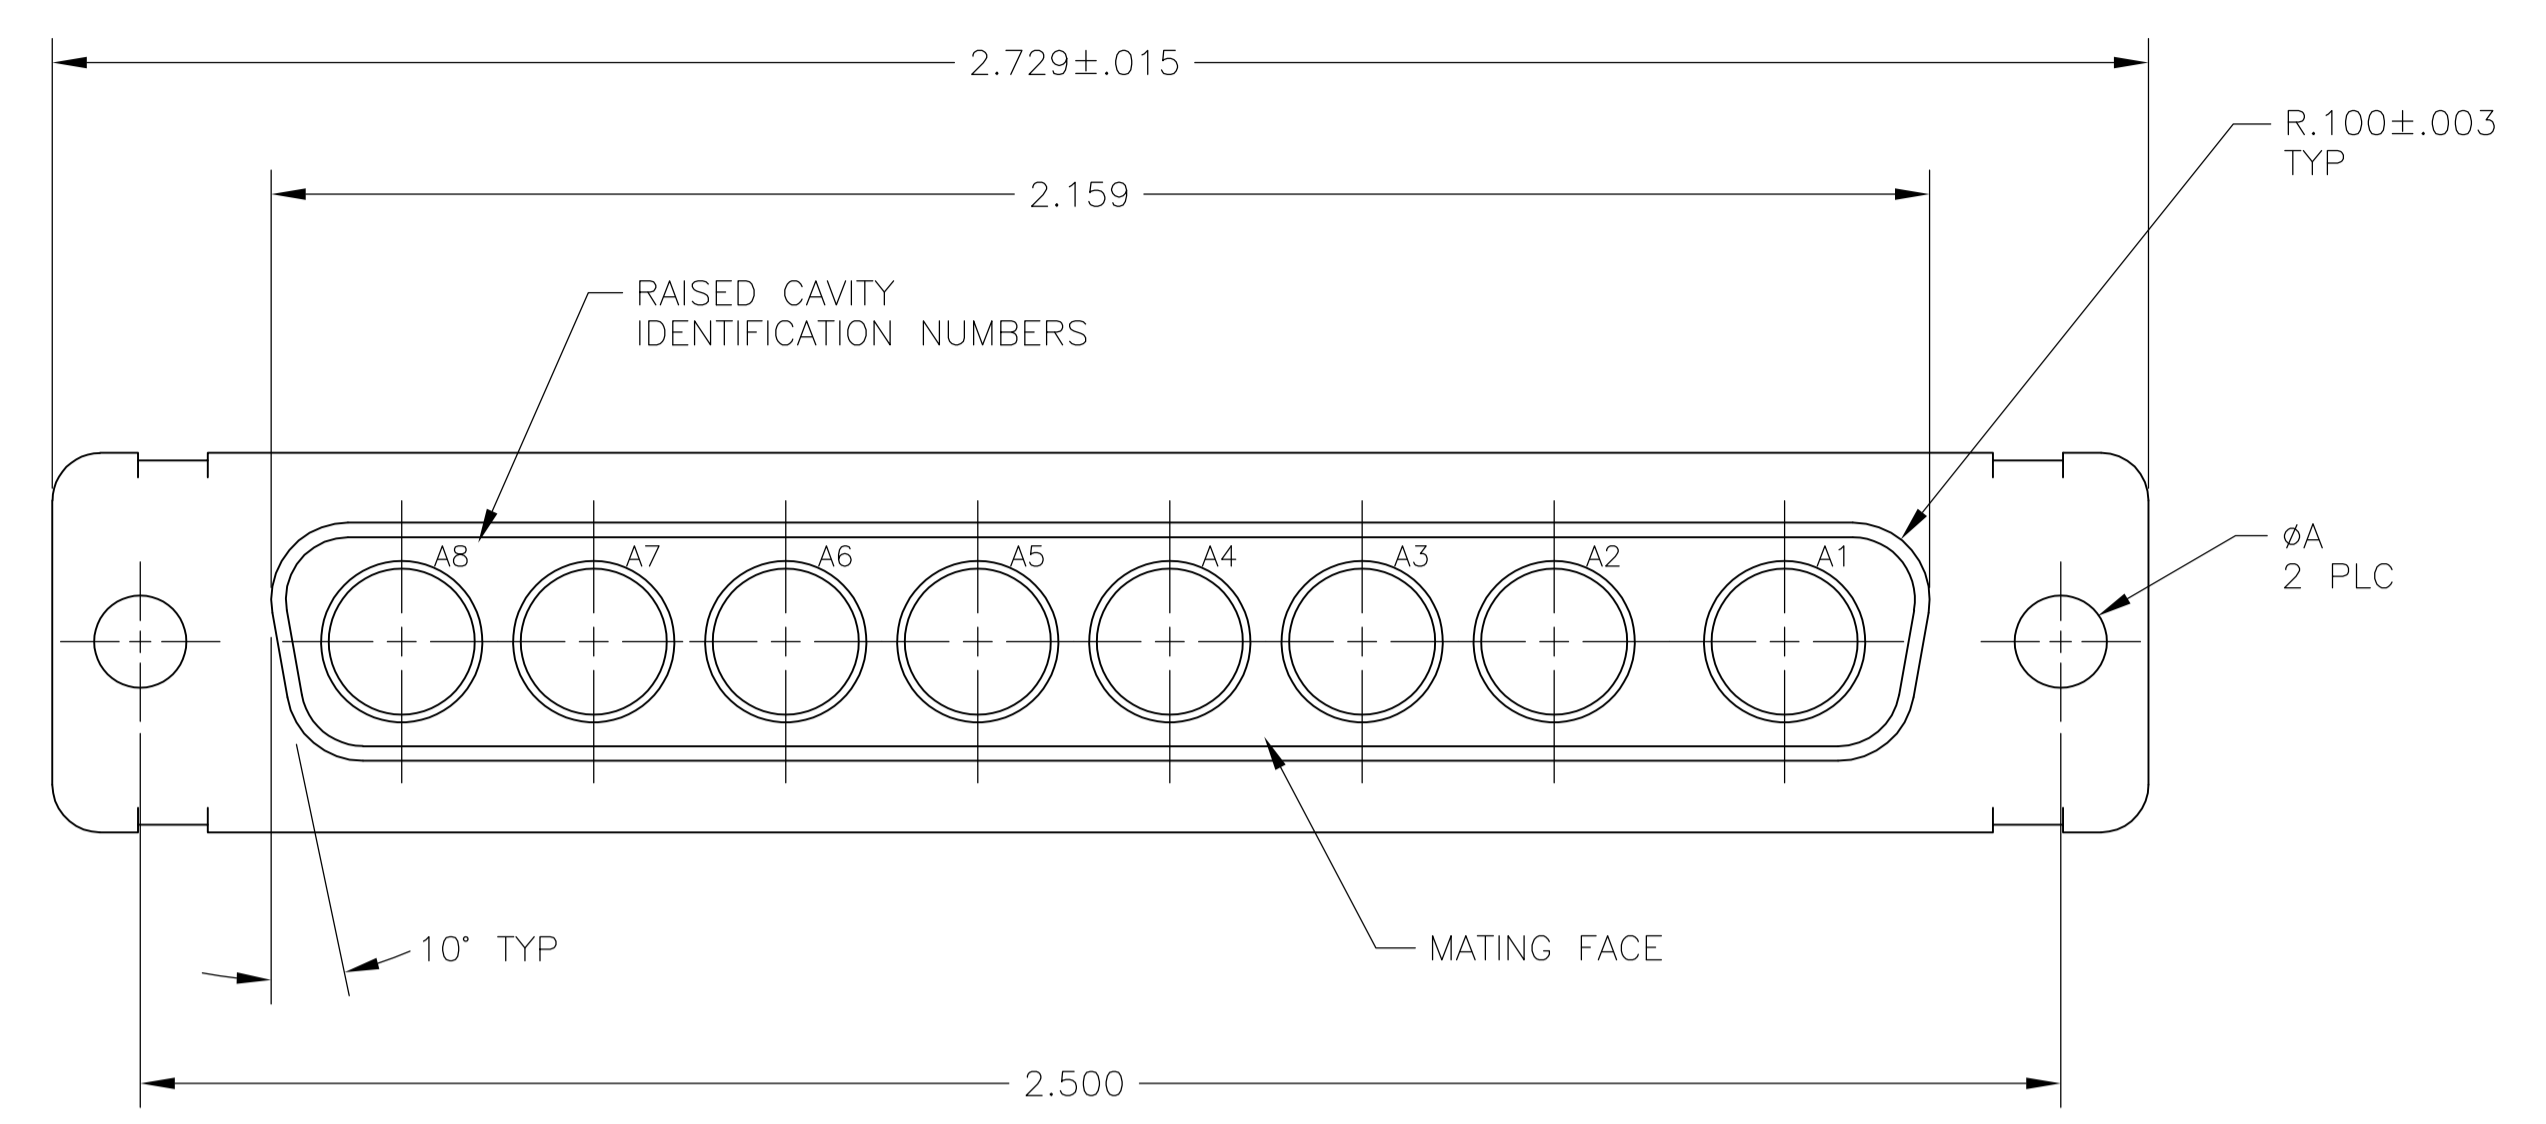

REVISONS		DATE	BY	APPV
NO.	DESCRIPTION			
1	REV PER ECO-15-016251	13NOV15	KG	CD

- THIS CONNECTOR ACCEPTS (8) POWER 8, OR COAX SOCKET CONTACTS IN POSITIONS A1 THRU A8, PURCHASED SEPARATELY.
- STEEL PER ASTM-A-109.
- BRASS PER MIL-C-50 AND ASTM-B-36 UNS NO. C26000.
- FINISH: CADMIUM PLATED PER QQ-P-416.
- GOLD PLATED PER ASTM-B-488 TYPE 3, CODE C, CLASS 1.25 OVER COPPER PER MIL-C-14550, CLASS IV.
- FINISH: TIN PER ASTM-B-545 .000400 MIN THK OVER COPPER PER AMS2418 .000050 MIN THK.
- FINISH: ZINC PLATED PER ASTM-B-633 .000200-.000400 THK WITH SUPPLEMENTARY CHROMATE (Cr3+).

THIS DRAWING IS A CONTROLLED DOCUMENT. **STE** TE Connectivity

DATE: 29-NOV-88  
 CHK: T. SHUEY  
 DATE: 01-DEC-88  
 APPV: A. EMADI  
 DATE: 01-DEC-88

NAME: RECEPTACLE ASSEMBLY  
 AMPLIMITE 8C8  
 SIZE 4, SERIES 109, COAX

SIZE: A1  
 CAGE CODE: 00779  
 DRAWING NO: 445730

SCALE: 4:1  
 SHEET: 1 OF 1  
 REV: T