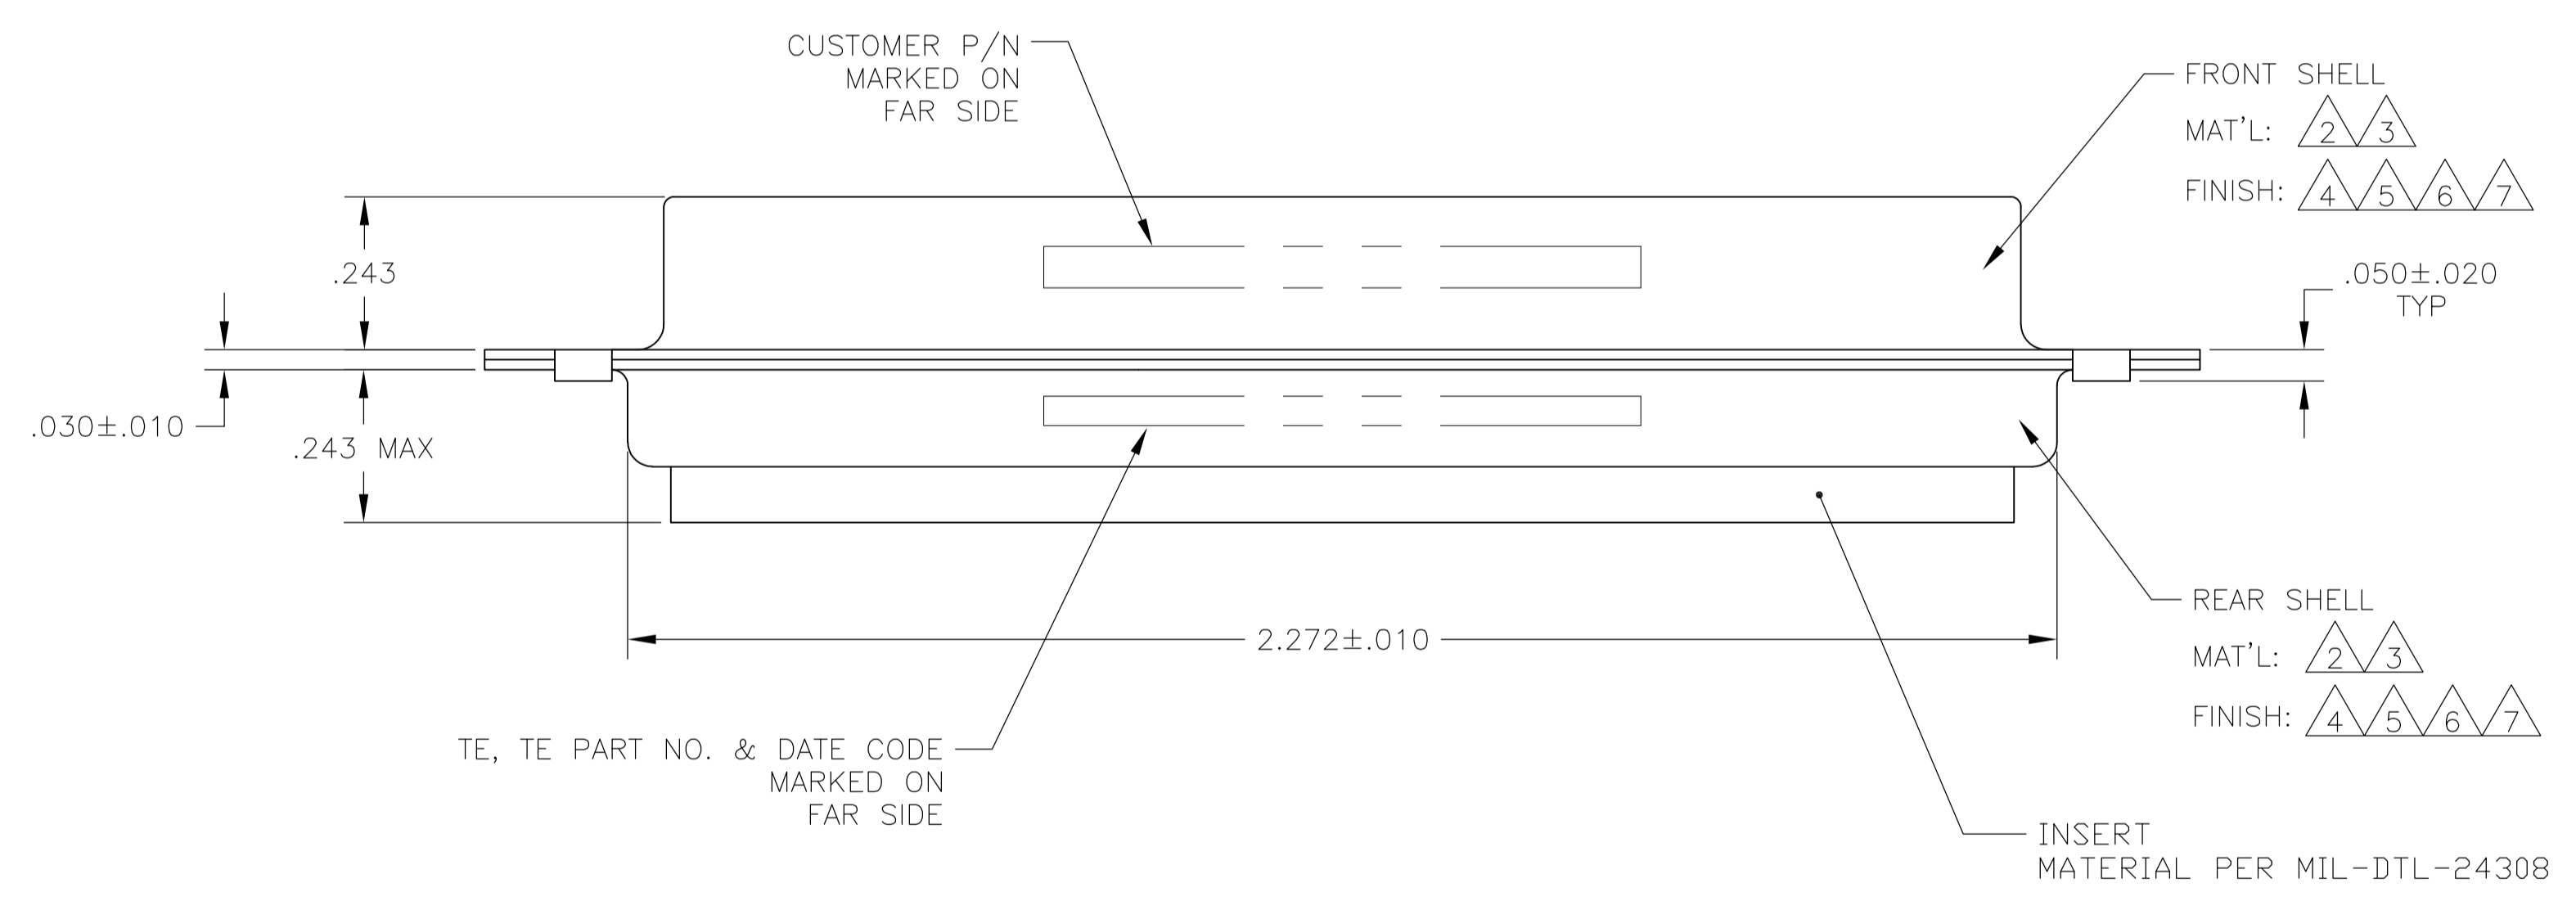

REVISONS		DATE	BY	APPV
NO.	DESCRIPTION			
1	REV PER ECO-15-016251	13NOV15	KG	CD

- THIS CONNECTOR ACCEPTS (8) POWER 8, OR COAX SOCKET CONTACTS IN POSITIONS A1 THRU A8, PURCHASED SEPARATELY.
- STEEL PER ASTM-A-109.
- BRASS PER MIL-C-50 AND ASTM-B-36 UNS NO. C26000.
- FINISH: CADMIUM PLATED PER QQ-P-416.
- GOLD PLATED PER ASTM-B-488 TYPE 3, CODE C, CLASS 1.25 OVER COPPER PER MIL-C-14550, CLASS IV.
- FINISH: TIN PER ASTM-B-545 .000400 MIN THK OVER COPPER PER AMS2418 .000050 MIN THK.
- FINISH: ZINC PLATED PER ASTM-B-633 .000200-.000400 THK WITH SUPPLEMENTARY CHROMATE (Cr3+).

PRELIMINARY- NOT RELEASED FOR PRODUCTION

REMARKS	ØA	CUSTOMER PART NO.	PART NO.
	.120	-	5-445730-5
	.120	-	5-445730-1
	.120	13508255	445730-8
	.120	ST81D284-002	445730-7
	.120	B010942-0042	445730-6
	.120	-	445730-5
	.154	311P405-15S-B-15	445730-4
	.120	311P405-15S-B-12	445730-3
	.120	2037AS246-01,00779,3003	445730-2
	.120	-	445730-1

THIS DRAWING IS A CONTROLLED DOCUMENT. **STE** TE Connectivity

DATE: 29-NOV-88  
 CHK: T. SHUEY  
 DATE: 01-DEC-88  
 APPV: A. EMADI  
 DATE: 01-DEC-88

NAME: RECEPTACLE ASSEMBLY  
 AMPLIMITE 8C8  
 SIZE 4, SERIES 109, COAX

SIZE: A1  
 CAGE CODE: 00779  
 DRAWING NO: 445730

SCALE: 4:1  
 SHEET: 1 OF 1  
 REV: T