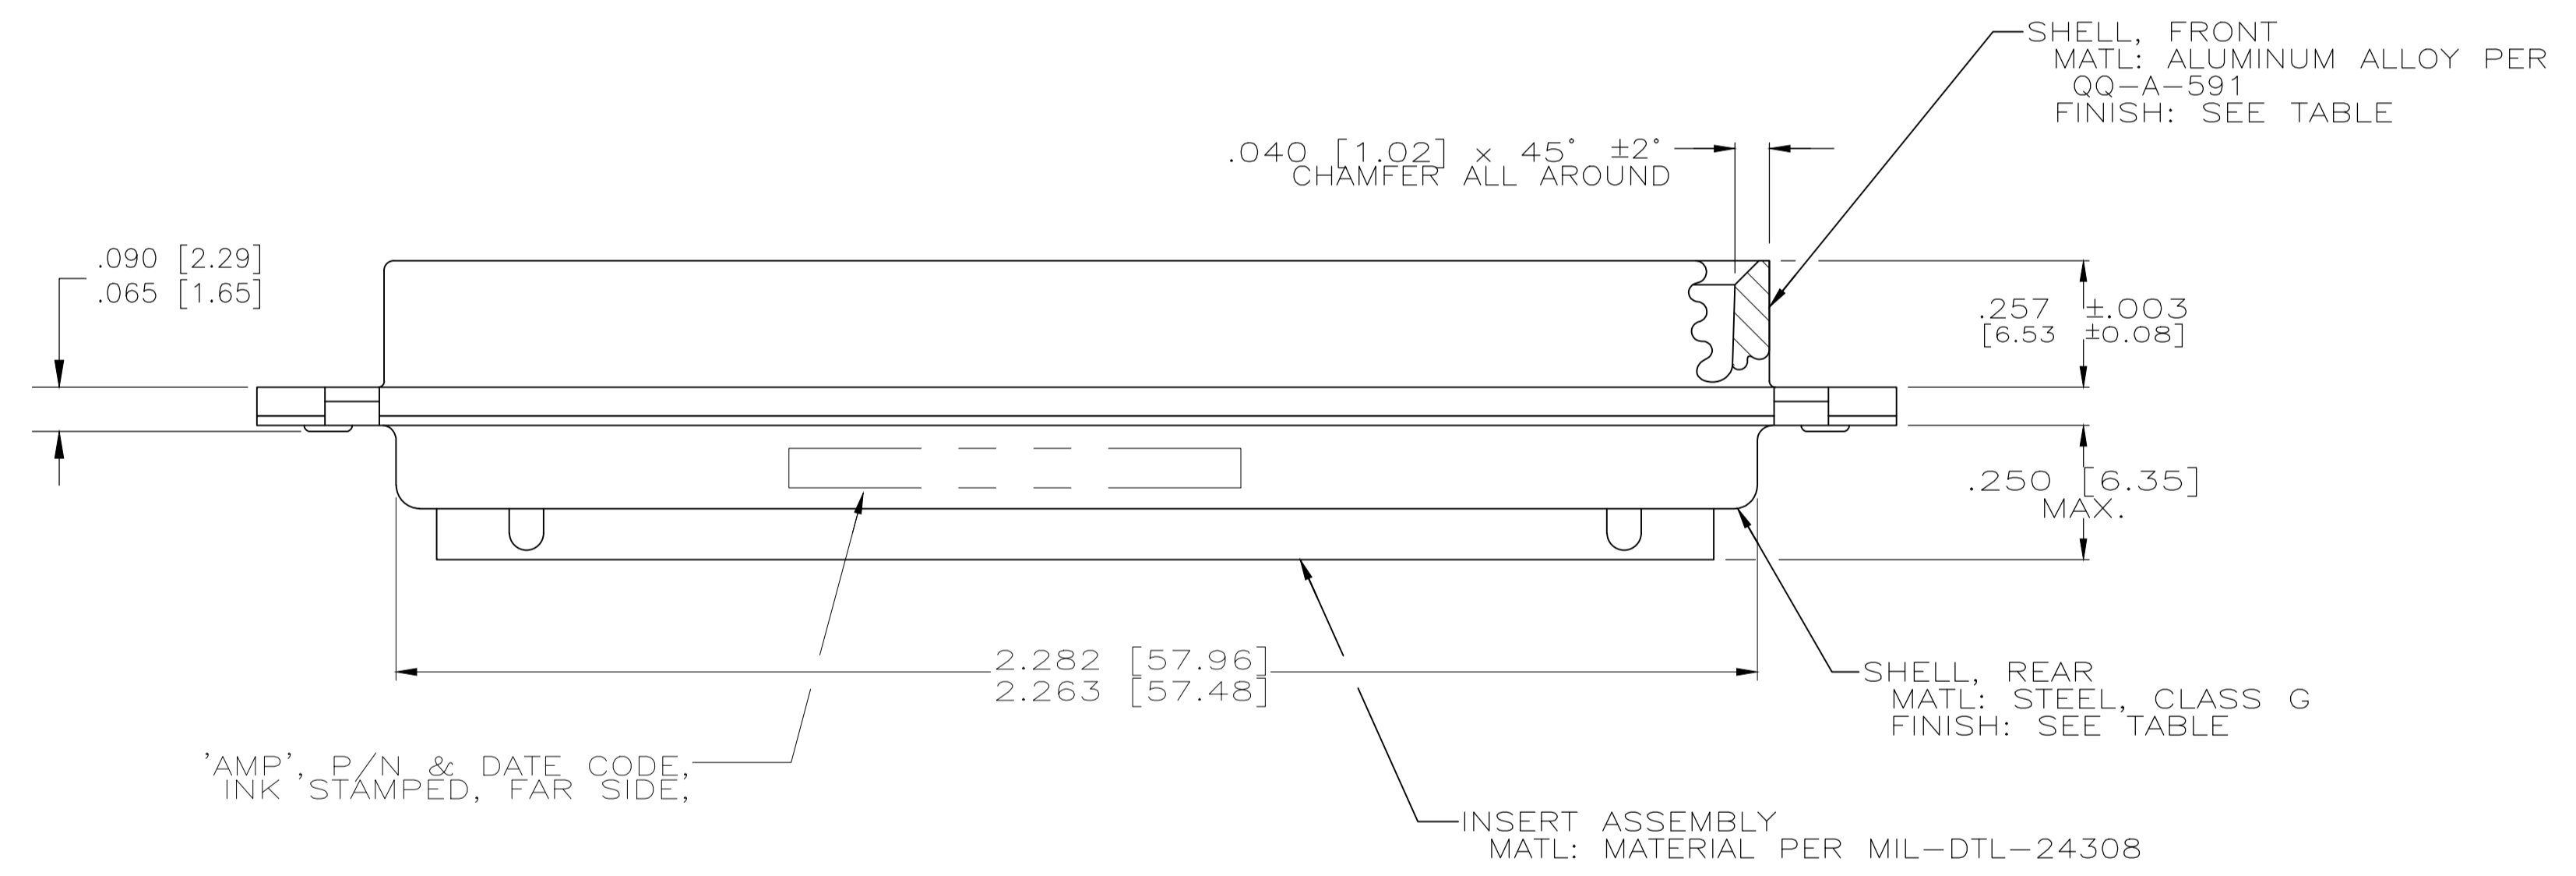

LOC		DIST		REVISIONS			
DF	DO	REV	DATE	DESCRIPTION	DATE	BY	APPV
D		1	27-May-15	REVISED PER ECO-15-005922	27-May-15	MGM	CT

- THIS RCPT. IS DESIGNED TO CONFORM TO THE LATEST ISSUE OF MIL-C-24308
- RAISED NUMBERS FOR IDENTIFICATION OF CIRCUIT HOLES.
- CONTACTS NOT SUPPLIED WITH ASSEMBLY. CONTACTS TO BE PURCHASED SEPARATELY.
- FINISH: CADMIUM PER QQ-P-416; YELLOW CHROMATE.
- FINISH: ZINC PLATED PER ASTM-B-633 .000200 MIN THK WITH SUPPLEMENTARY CHROMATE (Cr3+).

5	5-447719-1
4	447719-1
REMARKS	PART NO

THIS DRAWING IS A CONTROLLED DOCUMENT.

DIMENSIONS:	TOLERANCES UNLESS OTHERWISE SPECIFIED:	DIN	MANJUNATH G.M.	27-May-15
0 PLC	± -	CHK	CHARLES THOMAS	27-May-15
1 PLC	± -	APVD	CHARLES THOMAS	27-May-15
2 PLC	± -	NAME	PLUG ASSEMBLY, AMPLIMITE, BLINDMATE 8C8	
3 PLC	± .005 [0.13]	PRODUCT SPEC	SERIES 109, COAX	
4 PLC	± -	APPLICATION SPEC		
ANGLES	± -	SIZE	A1	00779
MATERIAL	FINISH	WEIGHT	447719	447719
CUSTOMER DRAWING		SCALE	4:1	SHEET 1 OF 1