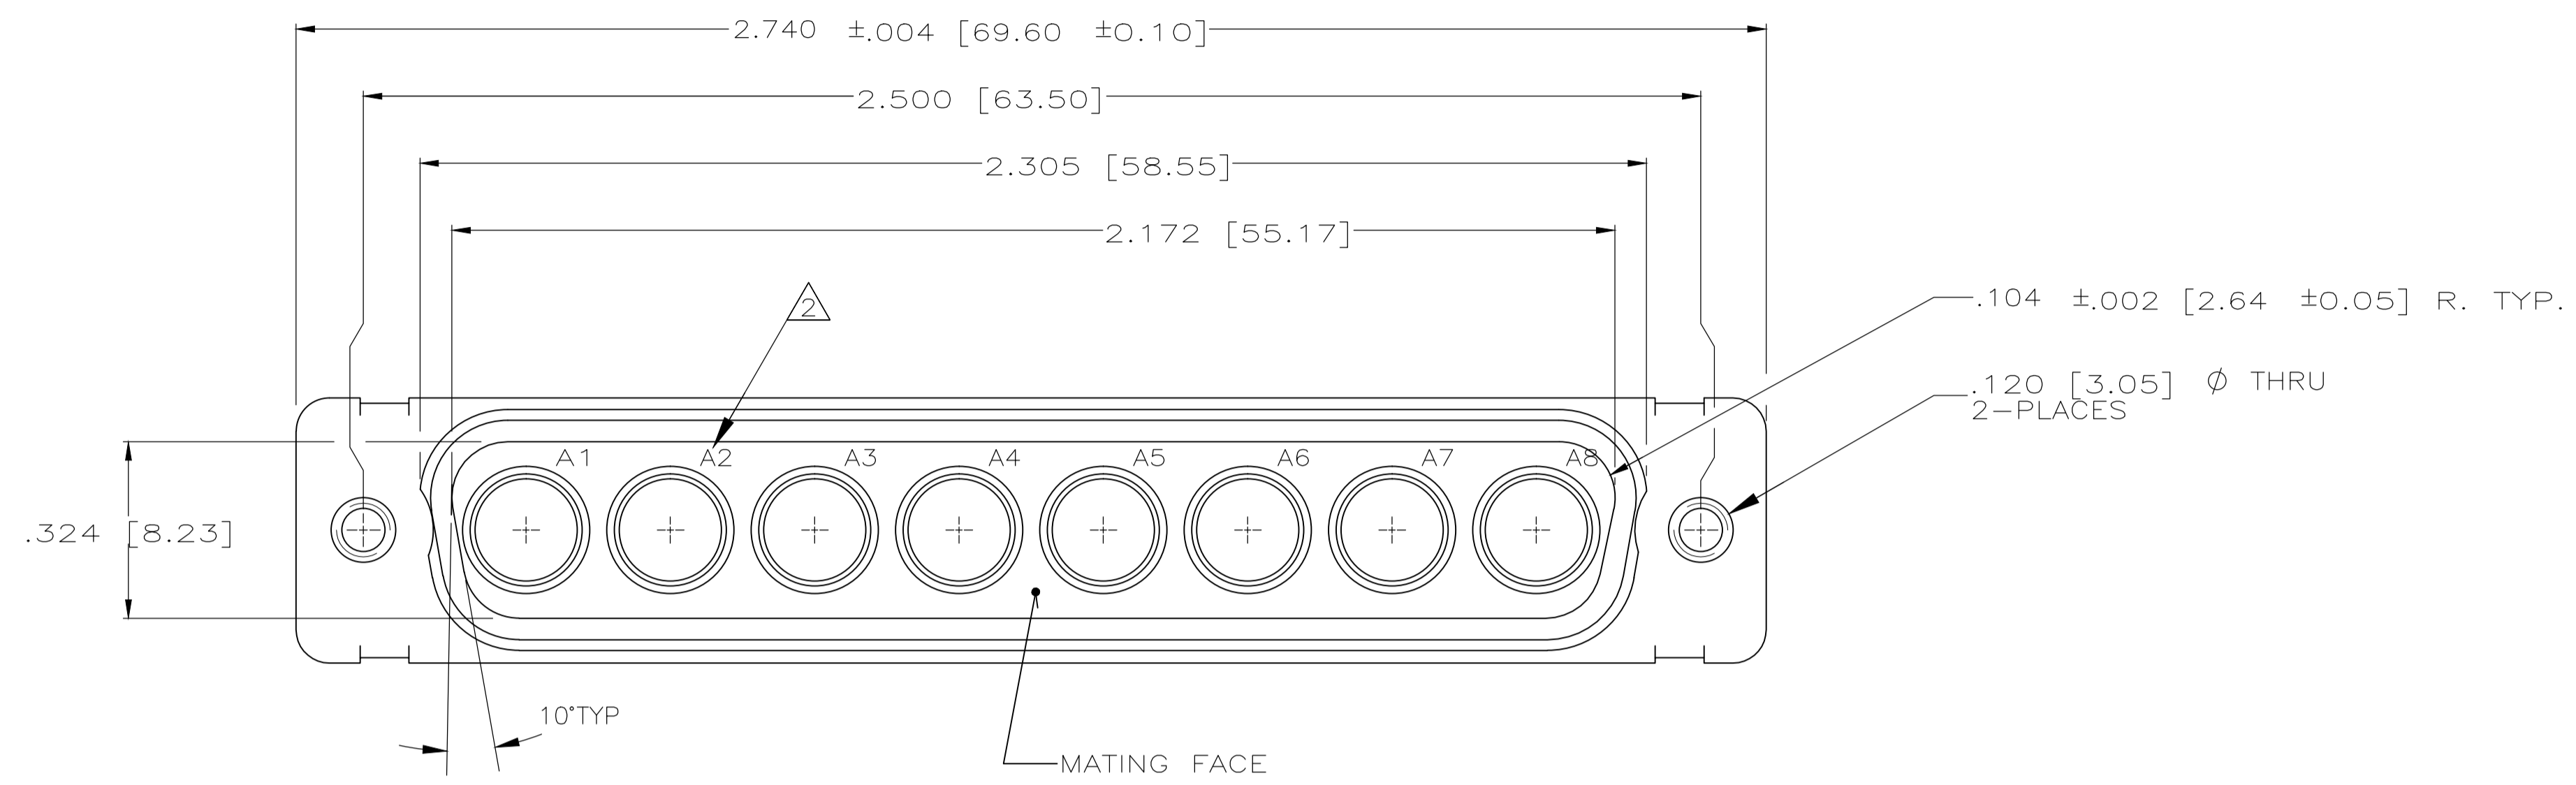

LOC		DIST		REVISIONS			
DF	DO	REV	DATE	DESCRIPTION	DATE	BY	APPV
D		1	27-May-15	REVISED PER ECO-15-005922	27-May-15	MGM	CT

- THIS RCPT. IS DESIGNED TO CONFORM TO THE LATEST ISSUE OF MIL-C-24308
- RAISED NUMBERS FOR IDENTIFICATION OF CIRCUIT HOLES.
- CONTACTS NOT SUPPLIED WITH ASSEMBLY. CONTACTS TO BE PURCHASED SEPARATELY.
- FINISH: CADMIUM PER QQ-P-416; YELLOW CHROMATE.
- FINISH: ZINC PLATED PER ASTM-B-633 .000200 MIN THK WITH SUPPLEMENTARY CHROMATE (Cr3+).

5	5-447719-1
4	447719-1
REMARKS	PART NO

THIS DRAWING IS A CONTROLLED DOCUMENT.

DIMENSIONS:	TOLERANCES UNLESS OTHERWISE SPECIFIED:	DIN	MANJUNATH G.M.	27-May-15
0 PLC	± -	CHK	CHARLES THOMAS	27-May-15
1 PLC	± -	APVD	CHARLES THOMAS	27-May-15
2 PLC	± -	NAME	PLUG ASSEMBLY, AMPLIMITE, BLINDMATE 8C8	
3 PLC	± .005 [0.13]	PRODUCT SPEC	SERIES 109, COAX	
4 PLC	± -	APPLICATION SPEC		
ANGLES	± -	SIZE	A1	00779
MATERIAL	FINISH	WEIGHT	447719	447719
CUSTOMER DRAWING		SCALE	4:1	SHEET 1 OF 1