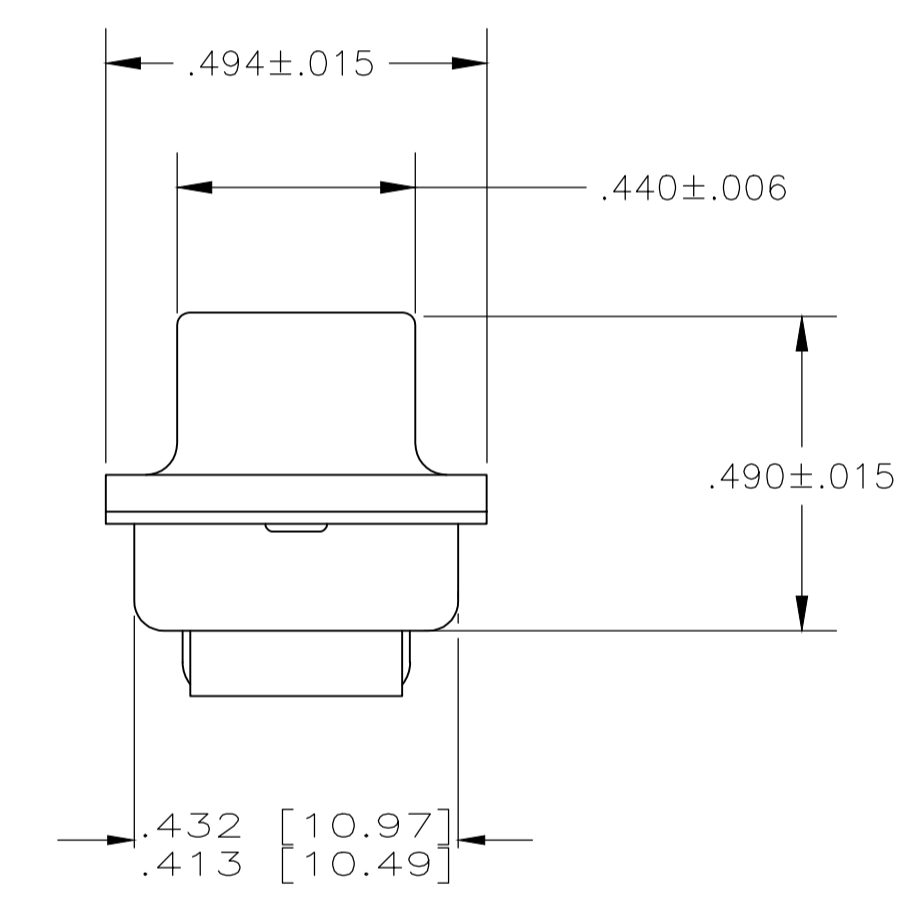

LOC		DIST		REVISIONS			
DF	DO	REV	DATE	DESCRIPTION	DATE	BY	APPV
D		1	27-May-15	REVISED PER ECO-15-005922	27-May-15	MGM	CT

- THIS RCPT. IS DESIGNED TO CONFORM TO THE LATEST ISSUE OF MIL-C-24308
- RAISED NUMBERS FOR IDENTIFICATION OF CIRCUIT HOLES.
- CONTACTS NOT SUPPLIED WITH ASSEMBLY. CONTACTS TO BE PURCHASED SEPARATELY.
- FINISH: CADMIUM PER QQ-P-416; YELLOW CHROMATE.
- FINISH: ZINC PLATED PER ASTM-B-633 .000200 MIN THK WITH SUPPLEMENTARY CHROMATE (Cr3+).

5	5-447719-1
4	447719-1
REMARKS	PART NO

THIS DRAWING IS A CONTROLLED DOCUMENT.

DIMENSIONS:	TOLERANCES UNLESS OTHERWISE SPECIFIED:	DIN	MANJUNATH G.M.	27-May-15
0 PLC	± -	CHK	CHARLES THOMAS	27-May-15
1 PLC	± -	APVD	CHARLES THOMAS	27-May-15
2 PLC	± -	NAME	PLUG ASSEMBLY, AMPLIMITE, BLINDMATE 8C8	
3 PLC	± .005 [0.13]	PRODUCT SPEC	SERIES 109, COAX	
4 PLC	± -	APPLICATION SPEC		
ANGLES	± -	SIZE	A1	00779
MATERIAL	FINISH	WEIGHT	447719	447719
CUSTOMER DRAWING		SCALE	4:1	SHEET 1 OF 1