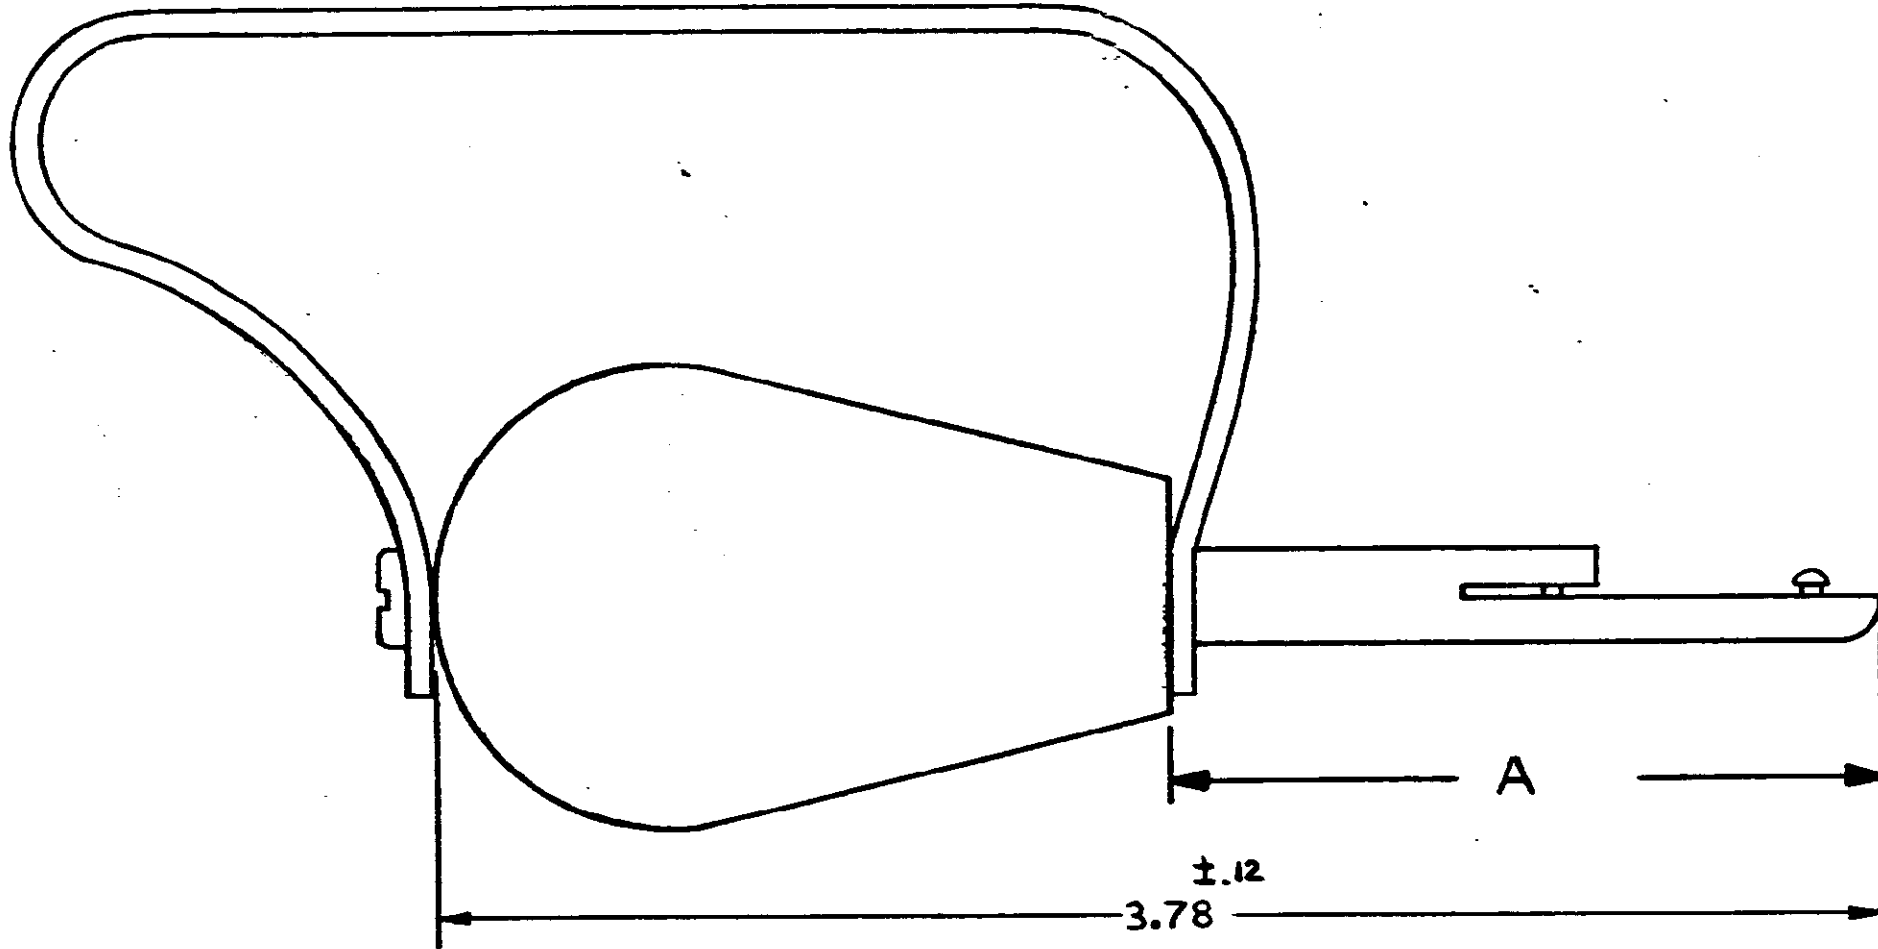

465629-1 I.A.S SHOWN.

PART NUMBER	REV	FIRST USED	RELEASE		ECN OR NPS	DR / CHK	A
			LTR	DATE			
465629-1	A	—					1.87
465629-2	A	—			CN-720	BL	5.87

S

Unpublished copy not to be reproduced nor published without written permission of AMP Incorporated

REQUIRED PER ASSEMBLY				DWG SIZE	NUMBER	NAME	REMARKS	ITEM NO
							©1963 BY AMP INCORPORATED. ALL RIGHTS RESERVED. AMP PRODUCTS COVERED BY PATENTS AND/OR PATENTS PENDING.	CUSTOMER COPY REFERENCE ONLY
						DR <i>Duce Fogle</i> 3/20/68	MATERIAL AND FINISH HANDLE - BLACK PLASTIC	AMP INCORPORATED HARRISBURG, PENNA.
						CHK <i>Holmache</i> 2-25-68	SHAFT - STEEL	
						DE <i>W. M. Korman</i> 3/25/68	WIRE - RANGE - INSULATION	CLASS
							TOLERANCE EXCEPT AS NOTED ± .015 ± .1°	SCALE 2:1
							LOC CN	NO 465629
							REV A1	
							NAME UNIVERSAL HAND TOOL ASSEMBLY	