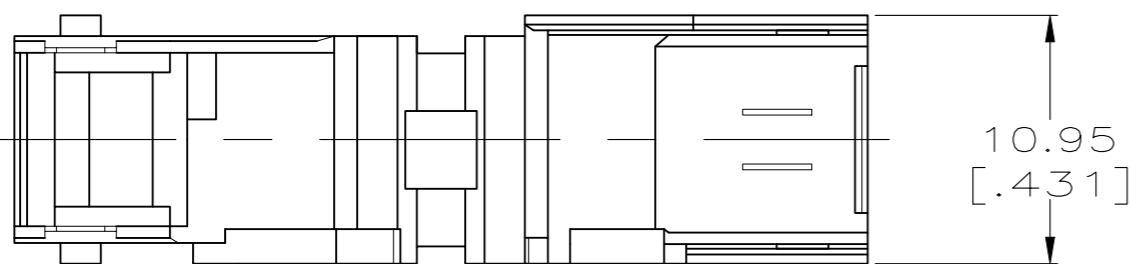

THIS DRAWING IS UNPUBLISHED.

RELEASED FOR PUBLICATION

© COPYRIGHT - TE Connectivity Ltd.

ALL RIGHTS RESERVED.

REVISIONS

P	LTR	DESCRIPTION	DATE	DWN	APVD
G6		REVISED PER ECR-21-120874	24NOV2021	AA	DS

NOTES:

- 1 4.75 [.187] SERIES TAB-LOK FLAG FASTON RECEPTACLE. TERMINAL NUMBERS 42486, 42618, 42800, AND 60820.
- 2 SEE CP-29349 FOR RECOMMENDED TAB DETAILS.
- 3 CONTINUOUS STRIP ON REELS.
- 4 LOOSE PIECE (ONE POD).
- 5 GLOW WIRE APPROVED, CONTACT TYCO ELECTRONICS FOR ENGN SPECIFICATIONS, ALL WALL THICKNESSES ARE BETWEEN 0.4mm AND 3.0mm.
- 6 SUPERSEDED BY 480487-4

TYPE	MATERIAL	PART NO.
4 LOOSE PIECE	5 66 NYLON VOGWT 130C	480487-4
4 LOOSE PIECE	5	1-480487-4
OBSOLETE 4 LOOSE PIECE	6/6 NYLON, VO	1-480487-3
4 LOOSE PIECE	6/6 NYLON	1-480487-2
OBSOLETE 3 STRIP	6/6 NYLON	1-480487-0

THIS DRAWING IS A CONTROLLED DOCUMENT.		DWN JR RUTH 6/27/97	STE TE Connectivity	
DIMENSIONS: mm [INCHES]		CHK MS FEHER 6/27/97		
TOLERANCES UNLESS OTHERWISE SPECIFIED:		APVD R BEAVER 6/27/97	NAME	
0 PLC ± -		PRODUCT SPEC	HOUSING, AMPIP, FASTON, TAB-LOK, 4.75 [.187] SERIES	
1 PLC ± -		APPLICATION SPEC	SIZE	CAGE CODE
2 PLC ± 0.38 [.015]		WEIGHT	A3	00779
3 PLC ± -		CUSTOMER DRAWING	DRAWING NO	C-480487
4 PLC ± -		SCALE	3:1	SHEET
4 PLC ANGLES ± -		RESTRICTED TO	1	OF 1
FINISH NATURAL		REV	G6	
MATERIAL SEE TABLE				