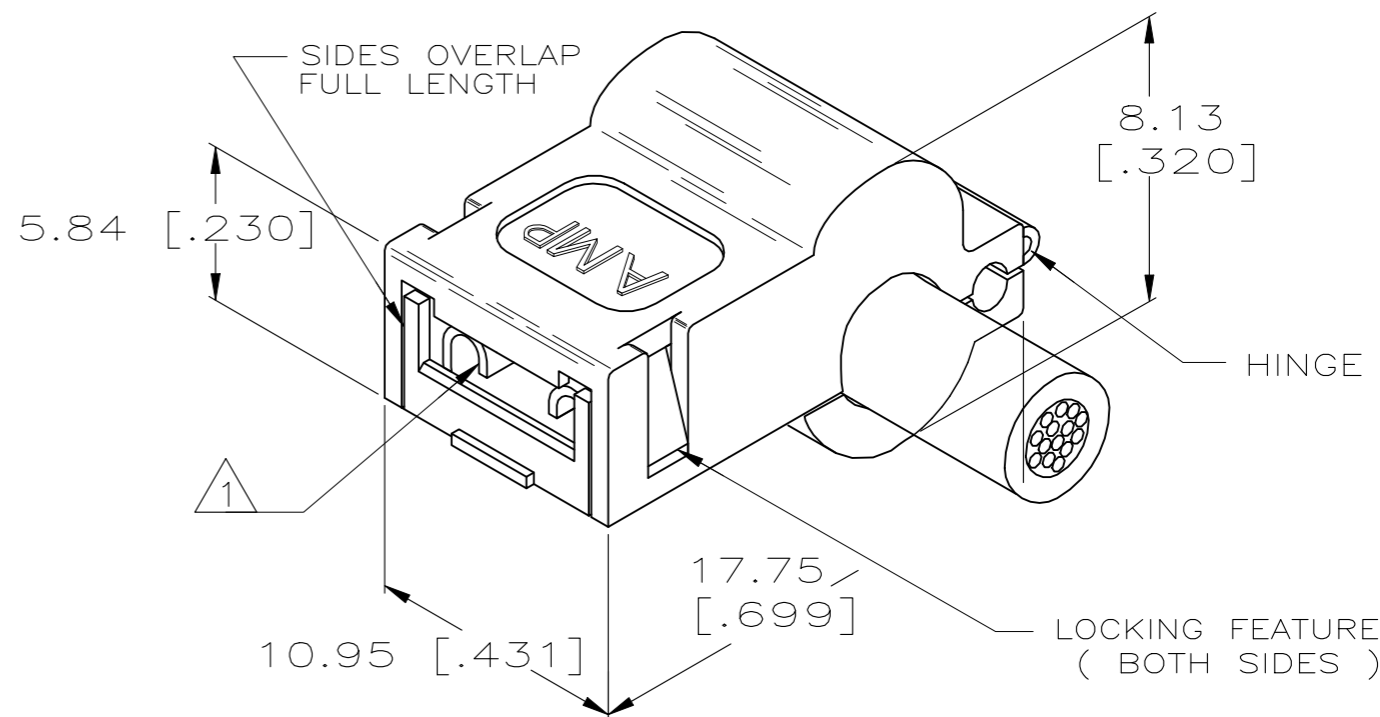

THIS DRAWING IS UNPUBLISHED.

RELEASED FOR PUBLICATION

© COPYRIGHT - TE Connectivity Ltd.

ALL RIGHTS RESERVED.

REVISIONS

P	LTR	DESCRIPTION	DATE	DWN	APVD
G6		REVISED PER ECR-21-120874	24NOV2021	AA	DS

NOTES:

- 1 4.75 [.187] SERIES TAB-LOK FLAG FASTON RECEPTACLE. TERMINAL NUMBERS 42486, 42618, 42800, AND 60820.
- 2 SEE CP-29349 FOR RECOMMENDED TAB DETAILS.
- 3 CONTINUOUS STRIP ON REELS.
- 4 LOOSE PIECE (ONE POD).
- 5 GLOW WIRE APPROVED, CONTACT TYCO ELECTRONICS FOR ENGN SPECIFICATIONS, ALL WALL THICKNESSES ARE BETWEEN 0.4mm AND 3.0mm.
- 6 SUPERSEDED BY 480487-4

TYPE	MATERIAL	PART NO.
4 LOOSE PIECE	5 66 NYLON VOGWT 130C	480487-4
4 LOOSE PIECE	5	1-480487-4
OBSOLETE 4 LOOSE PIECE	6/6 NYLON, VO	1-480487-3
4 LOOSE PIECE	6/6 NYLON	1-480487-2
OBSOLETE 3 STRIP	6/6 NYLON	1-480487-0

THIS DRAWING IS A CONTROLLED DOCUMENT.		DWN JR RUTH 6/27/97	STE TE Connectivity	
DIMENSIONS: mm [INCHES]		CHK MS FEHER 6/27/97		
TOLERANCES UNLESS OTHERWISE SPECIFIED:		APVD R BEAVER 6/27/97	NAME	
0 PLC ± -		PRODUCT SPEC	HOUSING, AMPIP, FASTON, TAB-LOK, 4.75 [.187] SERIES	
1 PLC ± -		APPLICATION SPEC	SIZE	CAGE CODE
2 PLC ± 0.38 [.015]		WEIGHT	A3	00779
3 PLC ± -		CUSTOMER DRAWING	DRAWING NO	C-480487
4 PLC ± -		SCALE	3:1	SHEET
4 PLC ANGLES ± -		RESTRICTED TO	1	OF 1
FINISH NATURAL		REV	G6	
MATERIAL SEE TABLE				