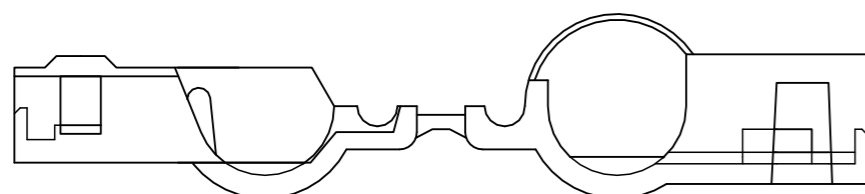

THIS DRAWING IS UNPUBLISHED.

RELEASED FOR PUBLICATION

© COPYRIGHT - TE Connectivity Ltd.

ALL RIGHTS RESERVED.

REVISIONS

P	LTR	DESCRIPTION	DATE	DWN	APVD
G6		REVISED PER ECR-21-120874	24NOV2021	AA	DS

NOTES:

- 1 4.75 [.187] SERIES TAB-LOK FLAG FASTON RECEPTACLE. TERMINAL NUMBERS 42486, 42618, 42800, AND 60820.
- 2 SEE CP-29349 FOR RECOMMENDED TAB DETAILS.
- 3 CONTINUOUS STRIP ON REELS.
- 4 LOOSE PIECE (ONE POD).
- 5 GLOW WIRE APPROVED, CONTACT TYCO ELECTRONICS FOR ENGN SPECIFICATIONS, ALL WALL THICKNESSES ARE BETWEEN 0.4mm AND 3.0mm.
- 6 SUPERSEDED BY 480487-4

TYPE	MATERIAL	PART NO.
4 LOOSE PIECE	5 66 NYLON VOGWT 130C	480487-4
4 LOOSE PIECE	5	1-480487-4
OBSOLETE 4 LOOSE PIECE	6/6 NYLON, VO	1-480487-3
4 LOOSE PIECE	6/6 NYLON	1-480487-2
OBSOLETE 3 STRIP	6/6 NYLON	1-480487-0

THIS DRAWING IS A CONTROLLED DOCUMENT.		DWN JR RUTH 6/27/97	STE TE Connectivity	
DIMENSIONS: mm [INCHES]		CHK MS FEHER 6/27/97		
TOLERANCES UNLESS OTHERWISE SPECIFIED:		APVD R BEAVER 6/27/97	NAME	
0 PLC ± -		PRODUCT SPEC	HOUSING, AMPIP, FASTON, TAB-LOK, 4.75 [.187] SERIES	
1 PLC ± -		APPLICATION SPEC	SIZE	CAGE CODE
2 PLC ± 0.38 [.015]		WEIGHT	A3	00779
3 PLC ± -		CUSTOMER DRAWING	DRAWING NO	C-480487
4 PLC ± -		SCALE	3:1	SHEET
4 PLC ANGLES ± -		RESTRICTED TO	1	OF 1
FINISH NATURAL		REV	G6	
MATERIAL SEE TABLE				