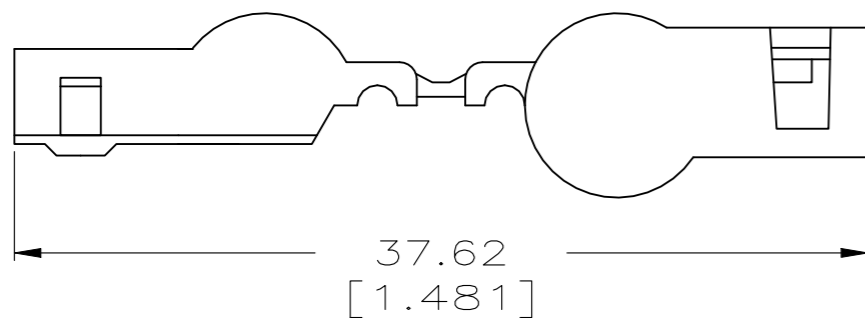

THIS DRAWING IS UNPUBLISHED.

RELEASED FOR PUBLICATION

© COPYRIGHT - TE Connectivity Ltd.

ALL RIGHTS RESERVED.

REVISIONS

P	LTR	DESCRIPTION	DATE	DWN	APVD
G6		REVISED PER ECR-21-120874	24NOV2021	AA	DS

NOTES:

- 1 4.75 [.187] SERIES TAB-LOK FLAG FASTON RECEPTACLE. TERMINAL NUMBERS 42486, 42618, 42800, AND 60820.
- 2 SEE CP-29349 FOR RECOMMENDED TAB DETAILS.
- 3 CONTINUOUS STRIP ON REELS.
- 4 LOOSE PIECE (ONE POD).
- 5 GLOW WIRE APPROVED, CONTACT TYCO ELECTRONICS FOR ENGN SPECIFICATIONS, ALL WALL THICKNESSES ARE BETWEEN 0.4mm AND 3.0mm.
- 6 SUPERSEDED BY 480487-4

TYPE	MATERIAL	PART NO.
4 LOOSE PIECE	5 66 NYLON VOGWT 130C	480487-4
4 LOOSE PIECE	5	1-480487-4
OBSOLETE 4 LOOSE PIECE	6/6 NYLON, VO	1-480487-3
4 LOOSE PIECE	6/6 NYLON	1-480487-2
OBSOLETE 3 STRIP	6/6 NYLON	1-480487-0

THIS DRAWING IS A CONTROLLED DOCUMENT.		DWN JR RUTH 6/27/97	STE TE Connectivity	
DIMENSIONS: mm [INCHES]		CHK MS FEHER 6/27/97		
TOLERANCES UNLESS OTHERWISE SPECIFIED:		APVD R BEAVER 6/27/97	NAME	
0 PLC ± -		PRODUCT SPEC	HOUSING, AMPIP, FASTON, TAB-LOK, 4.75 [.187] SERIES	
1 PLC ± -		APPLICATION SPEC	SIZE	CAGE CODE
2 PLC ± 0.38 [.015]		WEIGHT	A3	00779
3 PLC ± -		CUSTOMER DRAWING	DRAWING NO	C-480487
4 PLC ± -		SCALE	3:1	SHEET
4 PLC ANGLES ± -		RESTRICTED TO	1	OF 1
FINISH NATURAL		REV	G6	
MATERIAL SEE TABLE				