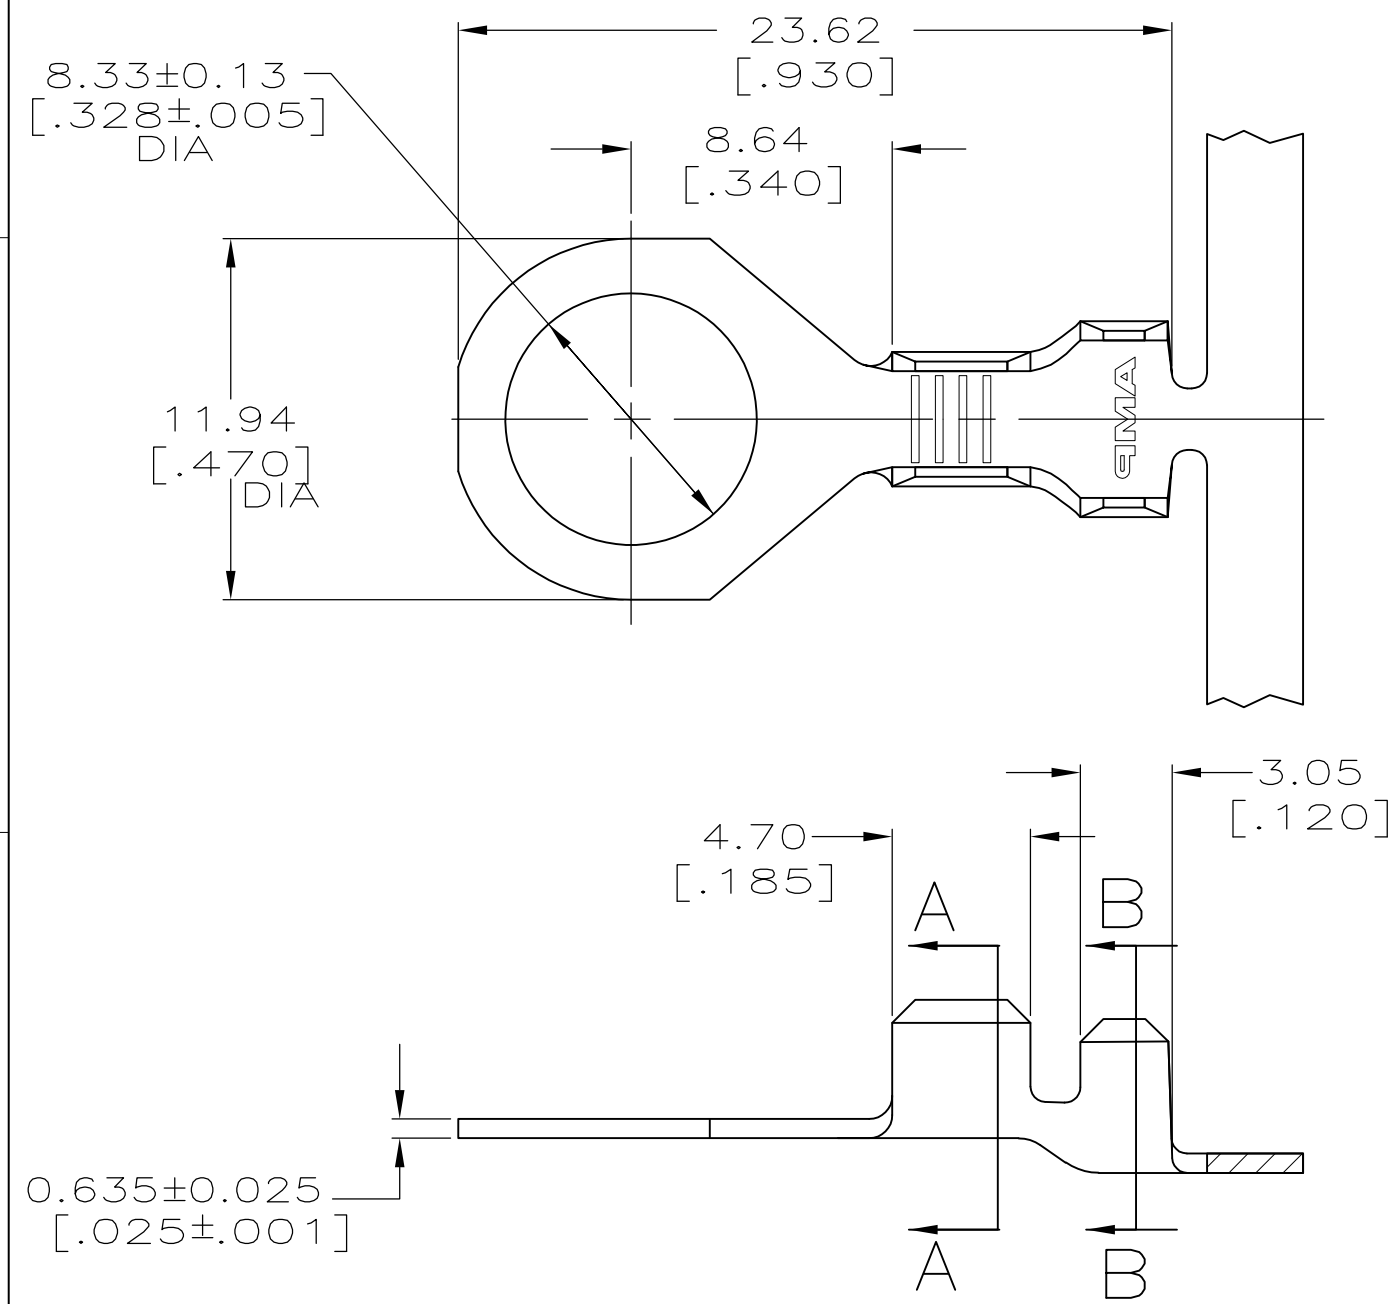

- 1 CONTINUOUS STRIP ON REEL.
- 2 INSULATION RANGE: 2.16-3.05 [.085-.120] F CRIMP
3.05-3.56 [.120-.140] O CRIMP.

2	[18-14] AWG	485030-1
INSULATION RANGE	WIRE RANGE	PART NO

THIS DRAWING IS A CONTROLLED DOCUMENT.		DWN PHILLIP M FORTNEY 2/17/94	Tyco Electronics Corporation Harrisburg, PA 17105-3608	
DIMENSIONS: mm [INCHES]	TOLERANCES UNLESS OTHERWISE SPECIFIED:	CHK JEFF RUTH 2/17/94	NAME	
	0 PLC ± -	APVD GARY YETTER 2/17/94	RING	
	1 PLC ± -	PRODUCT SPEC	-	
	2 PLC ± 0.25 [.010]	APPLICATION SPEC	SIZE	CAGE CODE
	3 PLC ± -		A3	00779
	4 PLC ± -		DRAWING NO	C-485030
	ANGLES ± -		RESTRICTED TO	-
MATERIAL	FINISH	WEIGHT	CUSTOMER DRAWING	
082 BRASS	TIN	-	SCALE	4:1
			SHEET	1 OF 1
			REV	D