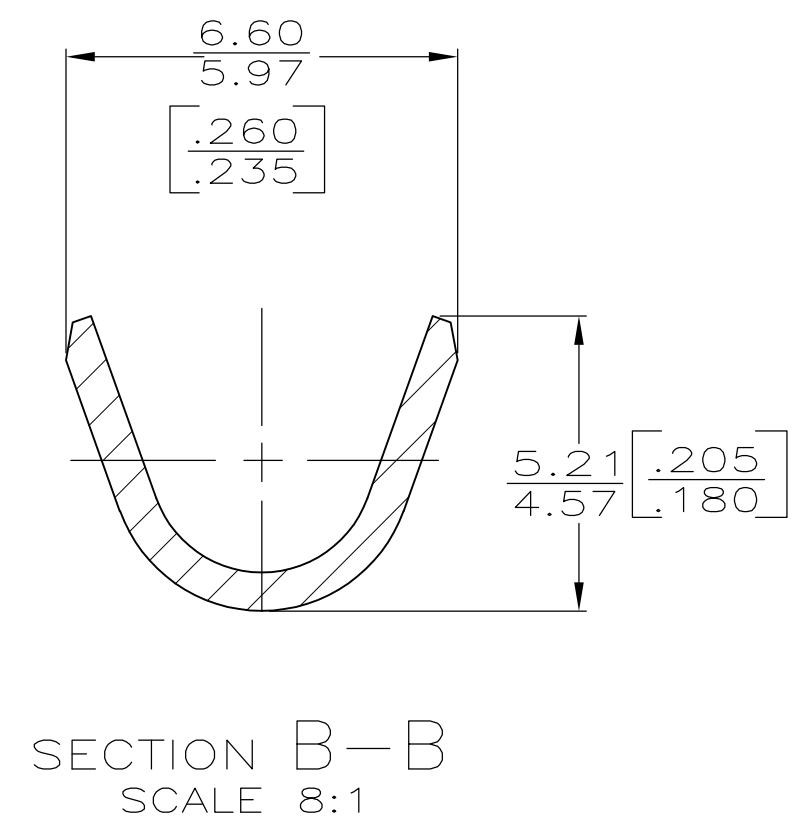

- 1 CONTINUOUS STRIP ON REEL.
- 2 INSULATION RANGE: 2.16-3.05 [.085-.120] F CRIMP
3.05-3.56 [.120-.140] O CRIMP.

2	[18-14] AWG	485030-1
INSULATION RANGE	WIRE RANGE	PART NO

THIS DRAWING IS A CONTROLLED DOCUMENT.		DWN PHILLIP M FORTNEY 2/17/94	Tyco Electronics Corporation Harrisburg, PA 17105-3608	
DIMENSIONS: mm [INCHES]	TOLERANCES UNLESS OTHERWISE SPECIFIED:	CHK JEFF RUTH 2/17/94	NAME	
	0 PLC ± -	APVD GARY YETTER 2/17/94	RING	
	1 PLC ± -	PRODUCT SPEC	-	
	2 PLC ± 0.25 [.010]	APPLICATION SPEC	SIZE	CAGE CODE
	3 PLC ± -		A3	00779
	4 PLC ± -		DRAWING NO	C-485030
	ANGLES ± -		RESTRICTED TO	-
MATERIAL	FINISH	WEIGHT	CUSTOMER DRAWING	
082 BRASS	TIN	-	SCALE	4:1
			SHEET	1 OF 1
			REV	D