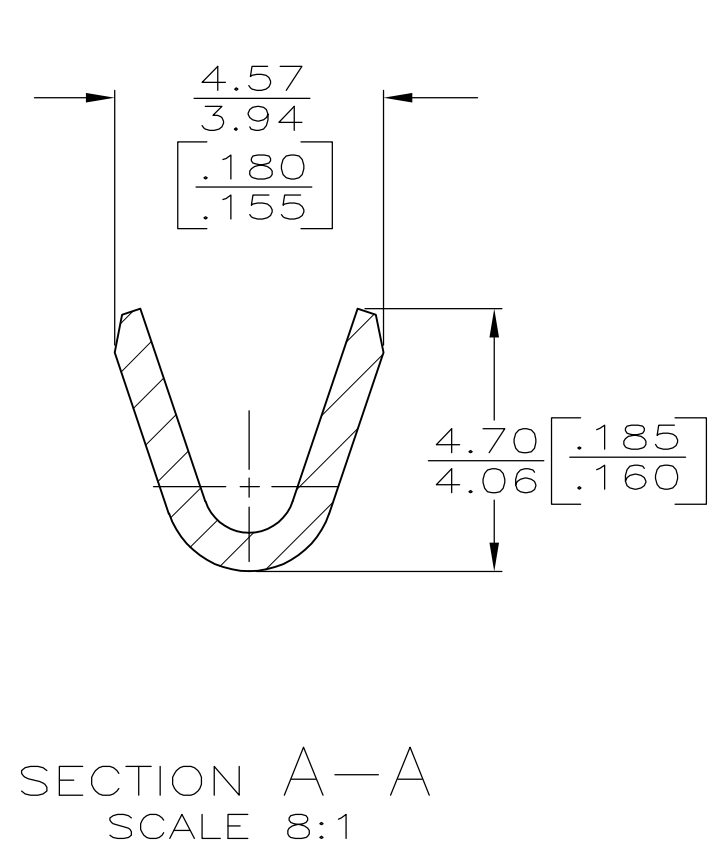

- 1 CONTINUOUS STRIP ON REEL.
- 2 INSULATION RANGE: 2.16-3.05 [.085-.120] F CRIMP
3.05-3.56 [.120-.140] O CRIMP.

2	[18-14] AWG	485030-1
INSULATION RANGE	WIRE RANGE	PART NO

THIS DRAWING IS A CONTROLLED DOCUMENT.		DWN PHILLIP M FORTNEY 2/17/94	Tyco Electronics Corporation Harrisburg, PA 17105-3608	
DIMENSIONS: mm [INCHES]	TOLERANCES UNLESS OTHERWISE SPECIFIED:	CHK JEFF RUTH 2/17/94	NAME	
	0 PLC ± -	APVD GARY YETTER 2/17/94	RING	
	1 PLC ± -	PRODUCT SPEC	-	
	2 PLC ± 0.25 [.010]	APPLICATION SPEC	SIZE	CAGE CODE
	3 PLC ± -		A3	00779
	4 PLC ± -		DRAWING NO	C-485030
	ANGLES ± -		RESTRICTED TO	-
MATERIAL	FINISH	WEIGHT	CUSTOMER DRAWING	
082 BRASS	TIN	-	SCALE	4:1
			SHEET	1 OF 1
			REV	D