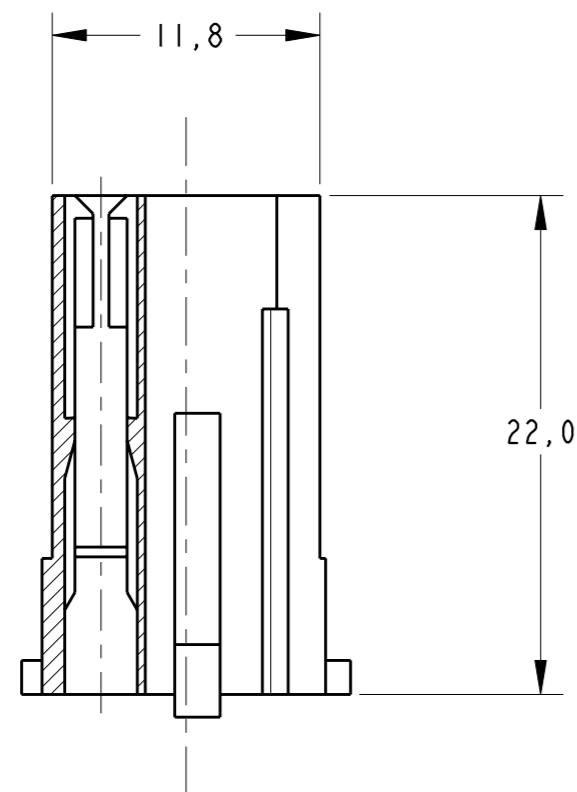

**PROENGINEER**  
**WILDFIRE 4.0**  
**DO NOT REVISE**  
**EXCEPT BY CAD**

SECTION A-A

SECTION B-B

PERSPECTIVE VIEW  
 SCALE 2:1

GRAVAÇÃO
MARKING
NOMENCLATURA MATERIAL
MATERIAL NOMENCLATURE
NÚMERO CAVIDADE
CAVITY NUMBER
IDENTIFICAÇÃO CIRCUITO
CIRCUIT IDENTIFICATION
REV+ LETRA REV.DA PEÇA
REV.+ PART REV.LETTER

RAW MAT'L NO	VERDE / GREEN	PBT	493486-2
FINISH		MATERIAL	PART NUMBER
THIS DRAWING IS A CONTROLLED DOCUMENT.		TE Connectivity	
DIMENSIONS: mm 		HOUSING, 6 POSN., MICRO TIMER	
TOLERANCES UNLESS OTHERWISE SPECIFIED: 0 PLC ± 1 PLC ±0.3 2 PLC ±0.2 3 PLC ± 4 PLC ± ANGLES ±1° FINISH		NAME: - SIZE: A2 CAGE CODE: 00779 DRAWING NO: C-493486 RESTRICTED TO: -	
SEE TABLE		CUSTOMER DRAWING SCALE: 3:1 SHEET 1 OF 1 REV C	