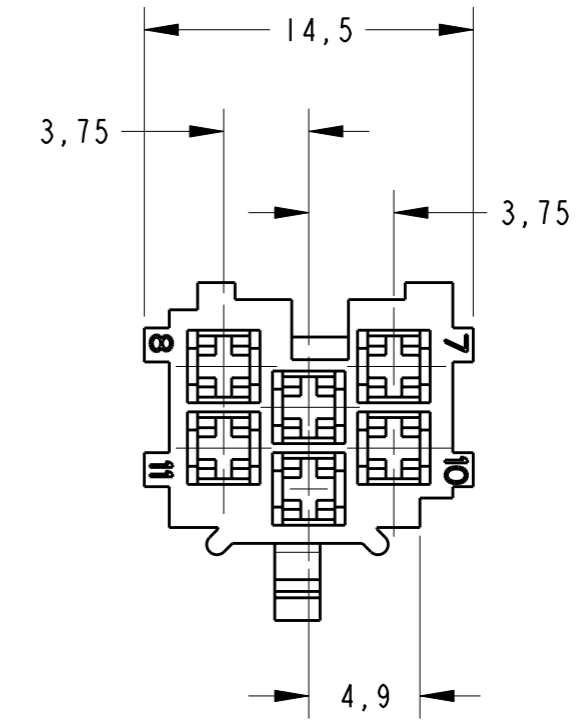

**PROENGINEER**  
**WILDFIRE 4.0**  
**DO NOT REVISE**  
**EXCEPT BY CAD**

SECTION A-A

SECTION B-B

PERSPECTIVE VIEW  
 SCALE 2:1

GRAVAÇÃO
MARKING
NOMENCLATURA MATERIAL
MATERIAL NOMENCLATURE
NÚMERO CAVIDADE
CAVITY NUMBER
IDENTIFICAÇÃO CIRCUITO
CIRCUIT IDENTIFICATION
REV+ LETRA REV.DA PEÇA
REV.+ PART REV.LETTER

RAW MAT'L NO	VERDE / GREEN	PBT	493486-2
FINISH		MATERIAL	PART NUMBER
THIS DRAWING IS A CONTROLLED DOCUMENT.		TE Connectivity	
DIMENSIONS: mm 		HOUSING, 6 POSN., MICRO TIMER	
TOLERANCES UNLESS OTHERWISE SPECIFIED: 0 PLC ± 1 PLC ±0.3 2 PLC ±0.2 3 PLC ± 4 PLC ± ANGLES ±1° FINISH		NAME: - SIZE: A2 CAGE CODE: 00779 DRAWING NO: C-493486 RESTRICTED TO: -	
SEE TABLE		CUSTOMER DRAWING SCALE: 3:1 SHEET 1 OF 1 REV C	