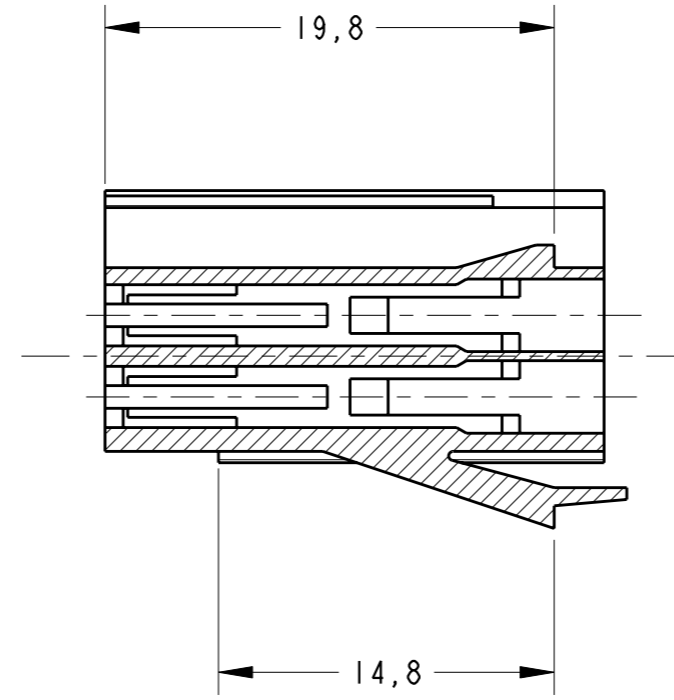

**PROENGINEER**  
**WILDFIRE 4.0**  
**DO NOT REVISE**  
**EXCEPT BY CAD**

SECTION A-A

SECTION B-B

PERSPECTIVE VIEW  
 SCALE 2:1

GRAVAÇÃO
MARKING
NOMENCLATURA MATERIAL
MATERIAL NOMENCLATURE
NÚMERO CAVIDADE
CAVITY NUMBER
IDENTIFICAÇÃO CIRCUITO
CIRCUIT IDENTIFICATION
REV+ LETRA REV.DA PEÇA
REV.+ PART REV.LETTER

RAW MAT'L NO	VERDE / GREEN	PBT	493486-2
FINISH		MATERIAL	PART NUMBER
THIS DRAWING IS A CONTROLLED DOCUMENT.		TE Connectivity	
DIMENSIONS: mm 		HOUSING, 6 POSN., MICRO TIMER	
TOLERANCES UNLESS OTHERWISE SPECIFIED: 0 PLC ± 1 PLC ±0.3 2 PLC ±0.2 3 PLC ± 4 PLC ± ANGLES ±1° FINISH		NAME: - SIZE: A2 CAGE CODE: 00779 DRAWING NO: C-493486 RESTRICTED TO: -	
SEE TABLE		CUSTOMER DRAWING SCALE: 3:1 SHEET 1 OF 1 REV C	