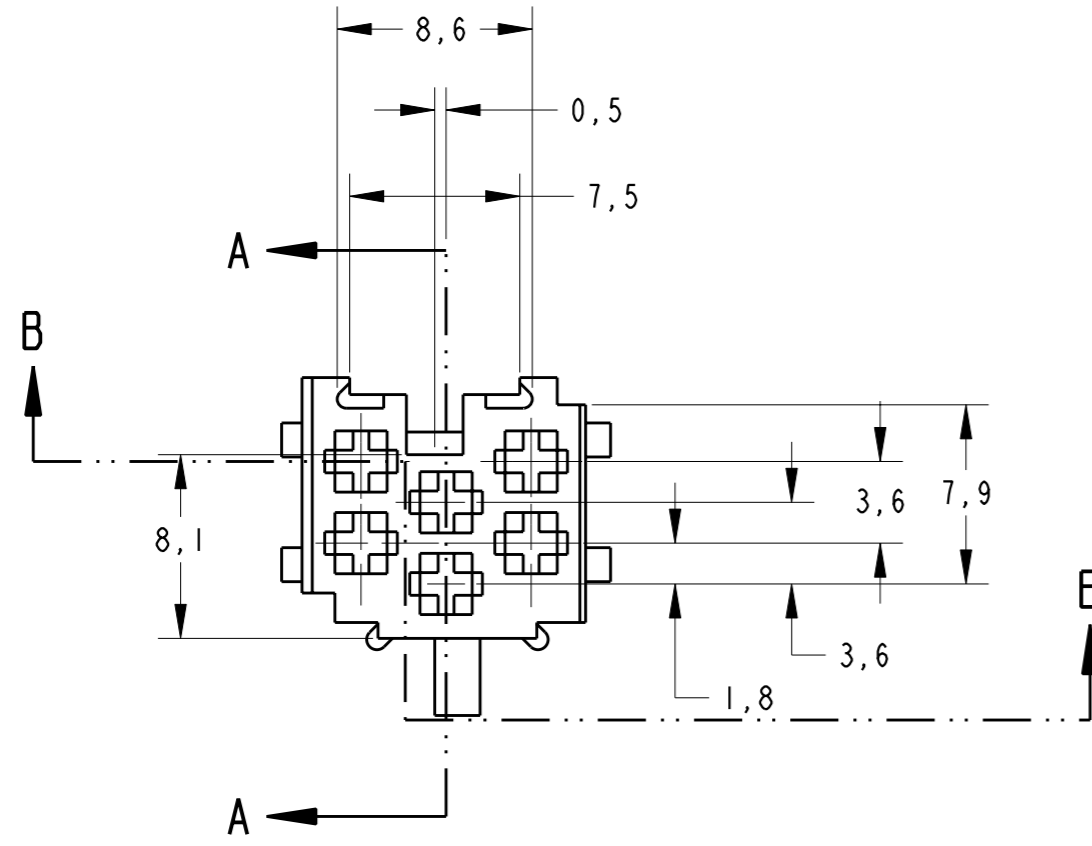

**PROENGINEER**  
**WILDFIRE 4.0**  
**DO NOT REVISE**  
**EXCEPT BY CAD**

SECTION A-A

SECTION B-B

PERSPECTIVE VIEW  
 SCALE 2:1

GRAVAÇÃO
MARKING
NOMENCLATURA MATERIAL
MATERIAL NOMENCLATURE
NÚMERO CAVIDADE
CAVITY NUMBER
IDENTIFICAÇÃO CIRCUITO
CIRCUIT IDENTIFICATION
REV+ LETRA REV.DA PEÇA
REV.+ PART REV.LETTER

RAW MAT'L NO	VERDE / GREEN	PBT	493486-2
FINISH		MATERIAL	PART NUMBER
THIS DRAWING IS A CONTROLLED DOCUMENT.		TE Connectivity	
DIMENSIONS: mm 		HOUSING, 6 POSN., MICRO TIMER	
TOLERANCES UNLESS OTHERWISE SPECIFIED: 0 PLC ± 1 PLC ±0.3 2 PLC ±0.2 3 PLC ± 4 PLC ± ANGLES ±1° FINISH		NAME: - SIZE: A2 CAGE CODE: 00779 DRAWING NO: C-493486 RESTRICTED TO: -	
SEE TABLE		CUSTOMER DRAWING SCALE: 3:1 SHEET 1 OF 1 REV C	