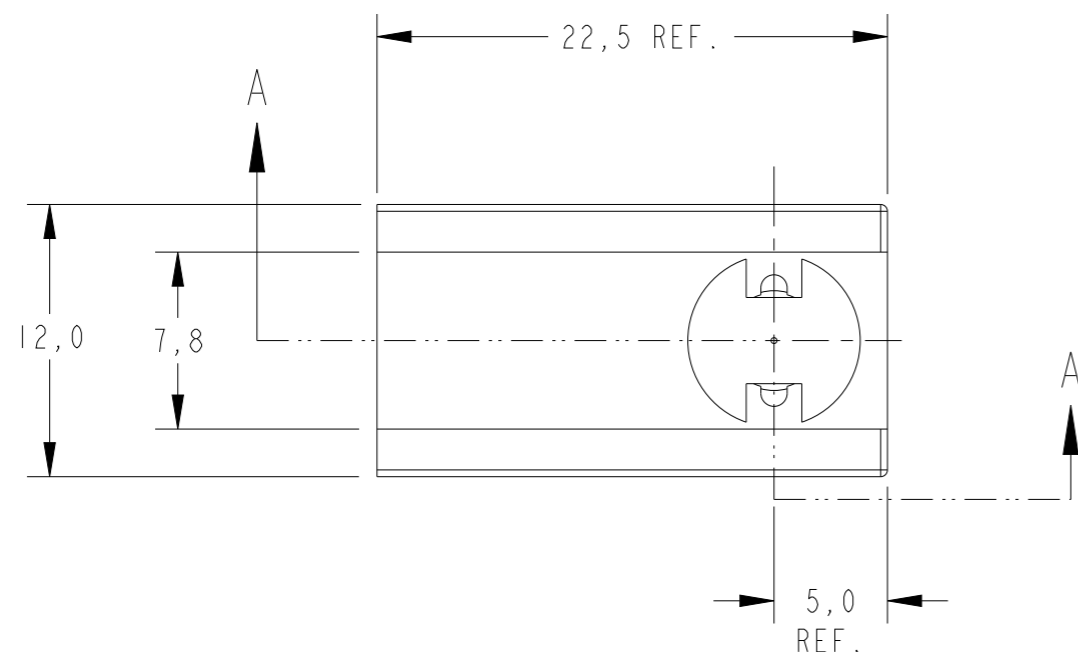

creo
Creo Parametric 2.0
DO NOT REVISE
EXCEPT BY CAD

REVISIONS

P	LTR	DESCRIPTION	DATE	DWN	APVD
	A	RELEASED	09OCT00	AP	PLF
	A1	REVISED PER ECN-22-144268	13JUN2022	AP	MT

GRAVAÇÃO MARKING
LOGOTIPO AMP AMP LOGO
CÓDIGO PAÍS PRODUTOR MANUFACTURER COUNTRY CODE
NOMENCLATURA MATERIAL MATERIAL NOMENCLATURE
NÚMERO COMPONENTE AMP AMP COMPONENT NUMBER
NÚMERO CAVIDADE CAVITY NUMBER
PAÍS PRODUTOR MANUFACTURER COUNTRY
REV+ LETRA REV.DA PEÇA REV.+ PART REV.LETTER