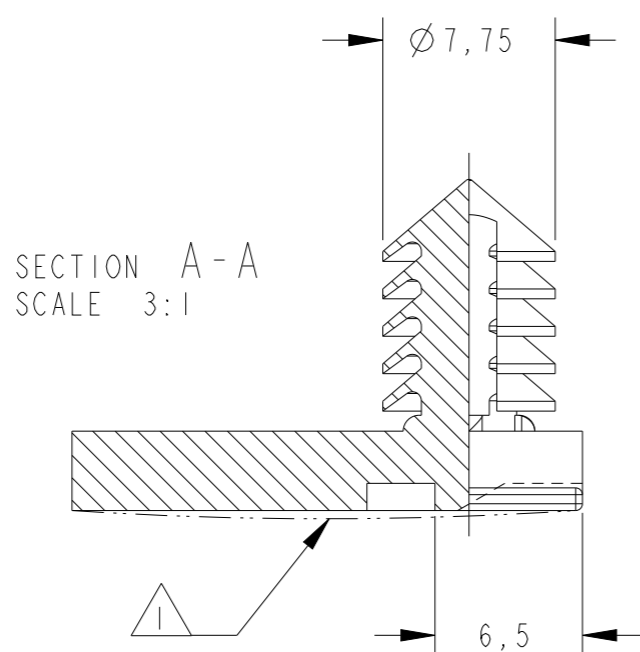

- △ - EMPENAMENTO PERMITIDO: 0.4 MÁX.
- △ - WARPAGE PERMITTED: 0.4 MAX.
- 2 - FURO PADRÃO DE MONTAGEM: 6.5±0.2.
- 2 - ASSEMBLING STANDARD HOLE: 6,5±0,2.
- 3 - ESPESSURA DA CHAPA: 0.56 A 5.10.
- 3 - PLATE THICKNESS: 0,56 TO 5,10.
- 4 - SIMILAR AO DESENHO AUTOLATINA DA PEÇA 547971904-C.
- 4 - SIMILAR TO AUTOLATINA DRAWING PART NUMBER 547971904-C.

OBSELETE	PRETO / BLACK	PA 6.6	493912-2
	NATURAL	PA 6.6	493912-1
	FINISH	MATERIAL	PART NUMBER

THIS DRAWING IS A CONTROLLED DOCUMENT.		DWN A.PERUSSI 09OCT00	 TE Connectivity				
DIMENSIONS: mm		CHK P.L.FARIA 09OCT00					
TOLERANCES UNLESS OTHERWISE SPECIFIED:		APVD M.RODRIGUES 09OCT00					
0 PLC ±- 1 PLC ±0,3 2 PLC ±- 3 PLC ±- 4 PLC ±- ANGLES ±1°		NAME CHRISTMAS TREE WITHOUT GASKET					
MATERIAL SEE TABLE	FINISH SEE TABLE	PRODUCT SPEC -	APPLICATION SPEC -	SIZE A3	CAGE CODE -	DRAWING NO C-493912	RESTRICTED TO -
CUSTOMER DRAWING		SCALE 2:1		SHEET 1 OF 1	REV A1		