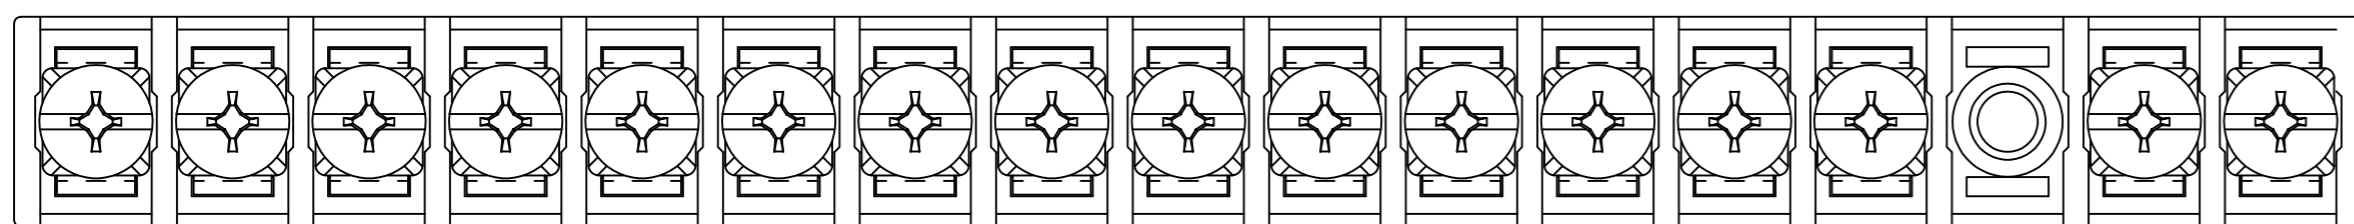

THIS DRAWING IS UNPUBLISHED. RELEASED FOR PUBLICATION
© COPYRIGHT - By - ALL RIGHTS RESERVED.

Loc		DIST		REVISIONS			
P	LTR	DESCRIPTION	DATE	DWN	APVD		
	N8	DIM .265 ADDED; DRAWING UPDATED	25NOV2014	PS	JK		

NOTES:

MATERIAL:

HOUSING: THERMOPLASTIC PA, UL94V-0, BLACK.
TERMINAL: BRIGHT TIN PLATED, COPPER ALLOY.
SCREW: 6-32, STEEL, ZINC PLATED CLEAR CHROMATE.

ELECTRICAL:

UL CLASS C: 20A, 150V.
UL CLASS D: 10A, 300V.
CSA TYPE B: 20A, 300V.
CSA TYPE C: 20A, 300V.
CSA TYPE D: 10A, 300V.
CSA TYPE E: 20A, 300V.
WIRE RANGE: 12-22 AWG

MECHANICAL:

MAXIMUM TORQUE RATING: 7 IN-LBS.
RUNNING TORQUE: 0.5-3.5 IN-LBS UNLESS OTHERWISE STATED.

- 1 SCREWS ARE BOTTOMED, NO THREAD INTERRUPT.
- 2 SCREWS ARE NICKEL PLATED BRASS.
- 3 SCREWS ARE CAPTIVE.
- 4 SEE FIGURE.
- 5 PRELIMINARY PART NUMBER.
- 6 OBSOLETE PARTS: OBSOLETE CIS STREAMLINING PER D.RENAUD/D.SINISI
- 7 TERMINAL FINISH: MATTE TIN
- 8 OBSOLETE

2-796658-4

DIM B	CATALOG NUMBER	DIM A	NO OF POS.	PART NUMBER
.160	4DB-P108-04-SPCL	1.365	4	3-796658-0
.160	4DB-P108-03-SPCL	1.040	3	2-796658-9
.160	4DB-P108-30	9.815	30	5-1437667-5
.160	4DB-P108-29	9.490	29	796658-9
.160	4DB-P108-28	9.165	28	5-1437667-3
.160	4DB-P108-27	8.840	27	796658-8
.160	4DB-P108-26	8.515	26	5-1437667-2
.160	4DB-P108-25	8.190	25	796658-7
.160	4DB-P108-24	7.865	24	5-1437667-0
.160	4DB-P108-23	7.540	23	796658-6
.160	4DB-P108-22	7.215	22	4-1437667-8
.160	4DB-P108-21	6.890	21	796658-2
.160	4DB-P108-20	6.565	20	4-1437667-6
.160	4DB-P108-19	6.240	19	4-1437667-5
.160	4DB-P108-18	5.915	18	4-1437667-4
.160	4DB-P108-16-105	5.590	17	2-796628-4
.160	4DB-P108-17	5.590	17	4-1437667-2
.160	4DB-P108-16	5.265	16	4-1437667-0
.160	4DB-P108-15	4.940	15	3-1437667-9
.160	4DB-P108-14-102	4.615	14	2-796658-5
.160	4DB-P108-14-102	4.615	14	2-796658-3
.160	4DB-P108-14	4.615	14	3-1437667-8
.160	4DB-P108-13	4.290	13	3-1437667-7
.160	4DB-P108-12	3.965	12	3-1437667-6
.160	4DB-P108-11	3.640	11	3-1437667-5
.160	4DB-P108-10	3.315	10	3-1437667-3
.160	4DB-P106-09-094	2.990	9	1-796658-7
.160	4DB-P108-09	2.990	9	3-1437667-2
OBSOLETE	4DB-P108-08-091	2.665	8	1-796658-4
.160	4DB-P108-08	2.665	8	3-1437667-1
.160	4DB-P106-07-100	2.340	7	2-796658-2
.160	4DB-P106-07-093	2.340	7	1-796658-6
.160	4DB-P108-07	2.340	7	3-1437667-0
.160	4DB-P106-06-099	2.015	6	2-796658-1
OBSOLETE	4DB-P108-06-090	2.015	6	1-796658-3
.200	4DB-P108-06	2.015	6	2-796658-6
.160	4DB-P108-06	2.015	6	2-1437667-9
.160	4DB-P106-05-098	1.690	5	2-796658-0
OBSOLETE	4DB-P108-05-093	1.690	5	1-796658-5
.160	4DB-P108-05	1.690	5	2-1437667-8
.160	4DB-P106-04-097	1.365	4	1-796658-9
.160	4DB-P108-04-089	1.365	4	1-796658-2
.160	4DB-P108-04	1.365	4	2-1437667-6
.160	4DB-P106-03-096	1.040	3	1-796658-8
.160	4DB-P108-03-088	1.040	3	1-796658-1
.160	4DB-P108-03	1.040	3	2-1437667-5
.142	4DB-P108-02-143	.715	2	2-796658-8
.142	4DB-P108-02-142	.715	2	2-796658-7
.160	4DB-P108-02	.715	2	2-1437667-4

THIS DRAWING IS A CONTROLLED DOCUMENT.

DWN S WELDON 01MAY2003
CHK S YODER 5/1/03
APVD S YODER 5/1/03
PRODUCT SPEC
APPLICATION SPEC
WEIGHT -
CUSTOMER DRAWING

TE Connectivity
ASSEMBLY, DUAL BARRIER
4DB P108 XX

SIZE A2 CAGE CODE 00779 DRAWING NO C-2-1437667-4 RESTRICTED TO -
SCALE NTS SHEET 1 of 1 REV N8