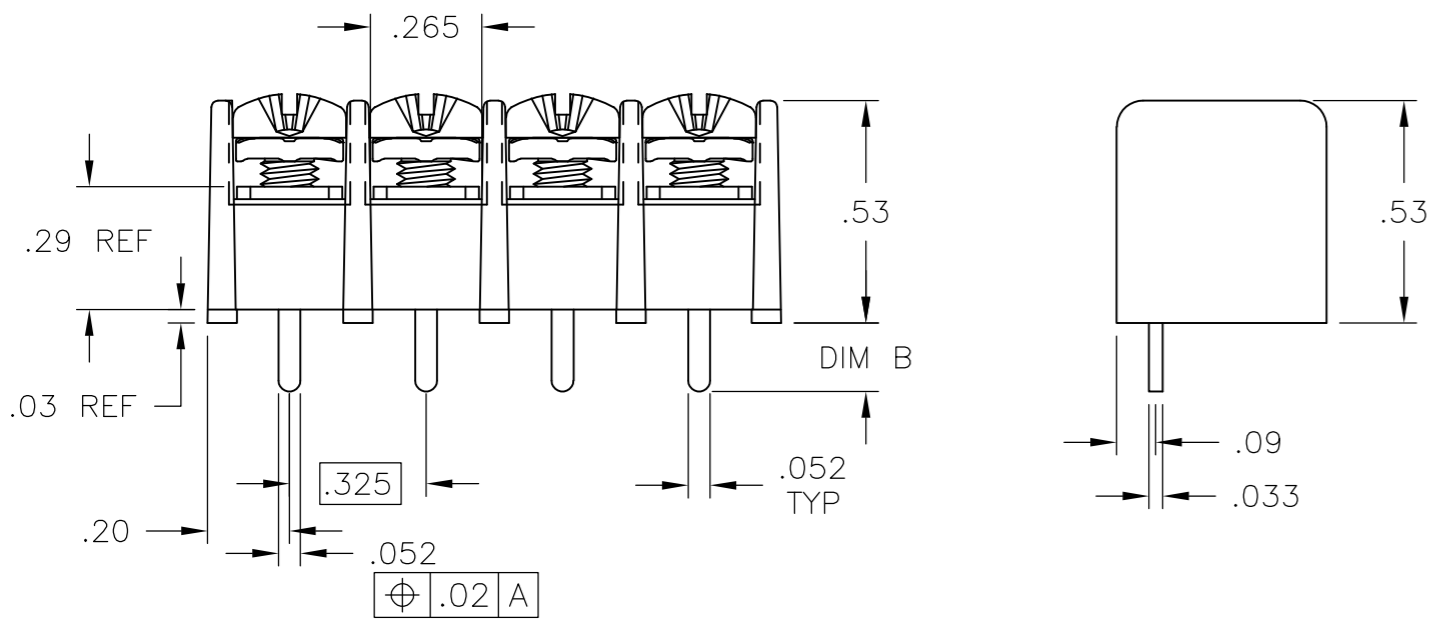

NOTES:

MATERIAL:

HOUSING: THERMOPLASTIC PA, UL94V-0, BLACK.  
 TERMINAL: BRIGHT TIN PLATED, COPPER ALLOY.  
 SCREW: 6-32, STEEL, ZINC PLATED CLEAR CHROMATE.

ELECTRICAL:

UL CLASS C: 20A, 150V.  
 UL CLASS D: 10A, 300V.  
 CSA TYPE B: 20A, 300V.  
 CSA TYPE C: 20A, 300V.  
 CSA TYPE D: 10A, 300V.  
 CSA TYPE E: 20A, 300V.  
 WIRE RANGE: 12-22 AWG

MECHANICAL:

MAXIMUM TORQUE RATING: 7 IN-LBS.  
 RUNNING TORQUE: 0.5-3.5 IN-LBS UNLESS OTHERWISE STATED.

- 1 SCREWS ARE BOTTOMED, NO THREAD INTERRUPT.
- 2 SCREWS ARE NICKEL PLATED BRASS.
- 3 SCREWS ARE CAPTIVE.
- 4 SEE FIGURE.
- 5 PRELIMINARY PART NUMBER.
- 6 OBSOLETE PARTS: OBSOLETE CIS STREAMLINING PER D.RENAUD/D.SINISI
- 7 TERMINAL FINISH: MATTE TIN
- 8 OBSOLETE