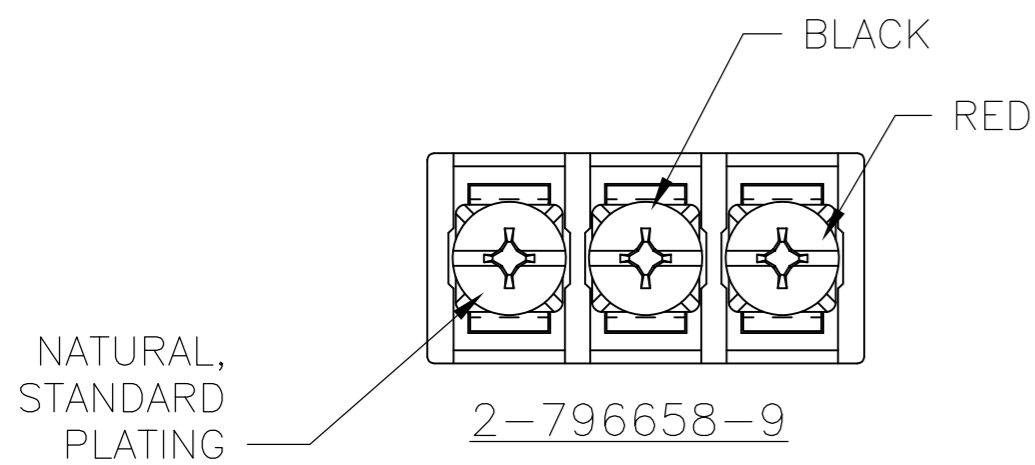

NOTES:

MATERIAL:

HOUSING: THERMOPLASTIC PA, UL94V-0, BLACK.  
 TERMINAL: BRIGHT TIN PLATED, COPPER ALLOY.  
 SCREW: 6-32, STEEL, ZINC PLATED CLEAR CHROMATE.

ELECTRICAL:

UL CLASS C: 20A, 150V.  
 UL CLASS D: 10A, 300V.  
 CSA TYPE B: 20A, 300V.  
 CSA TYPE C: 20A, 300V.  
 CSA TYPE D: 10A, 300V.  
 CSA TYPE E: 20A, 300V.  
 WIRE RANGE: 12-22 AWG

MECHANICAL:

MAXIMUM TORQUE RATING: 7 IN-LBS.  
 RUNNING TORQUE: 0.5-3.5 IN-LBS UNLESS OTHERWISE STATED.

- 1 SCREWS ARE BOTTOMED, NO THREAD INTERRUPT.
- 2 SCREWS ARE NICKEL PLATED BRASS.
- 3 SCREWS ARE CAPTIVE.
- 4 SEE FIGURE.
- 5 PRELIMINARY PART NUMBER.
- 6 OBSOLETE PARTS: OBSOLETE CIS STREAMLINING PER D.RENAUD/D.SINISI
- 7 TERMINAL FINISH: MATTE TIN
- 8 OBSOLETE