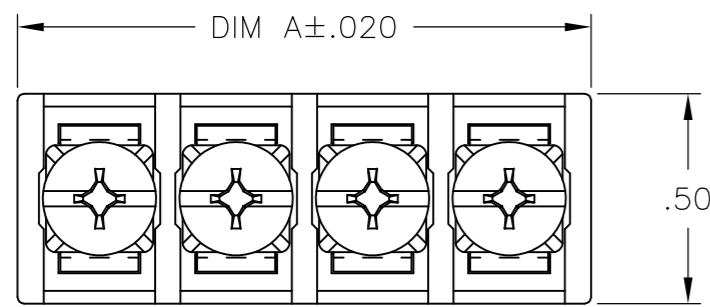

THIS DRAWING IS UNPUBLISHED. RELEASED FOR PUBLICATION
© COPYRIGHT - By - ALL RIGHTS RESERVED.

Loc		DIST		REVISIONS			
P	LTR	DESCRIPTION	DATE	DWN	APVD		
	N8	DIM .265 ADDED; DRAWING UPDATED	25NOV2014	PS	JK		

NOTES:

MATERIAL:

HOUSING: THERMOPLASTIC PA, UL94V-0, BLACK.
TERMINAL: BRIGHT TIN PLATED, COPPER ALLOY.
SCREW: 6-32, STEEL, ZINC PLATED CLEAR CHROMATE.

ELECTRICAL:

UL CLASS C: 20A, 150V.
UL CLASS D: 10A, 300V.
CSA TYPE B: 20A, 300V.
CSA TYPE C: 20A, 300V.
CSA TYPE D: 10A, 300V.
CSA TYPE E: 20A, 300V.
WIRE RANGE: 12-22 AWG

MECHANICAL:

MAXIMUM TORQUE RATING: 7 IN-LBS.
RUNNING TORQUE: 0.5-3.5 IN-LBS UNLESS OTHERWISE STATED.

- 1 SCREWS ARE BOTTOMED, NO THREAD INTERRUPT.
- 2 SCREWS ARE NICKEL PLATED BRASS.
- 3 SCREWS ARE CAPTIVE.
- 4 SEE FIGURE.
- 5 PRELIMINARY PART NUMBER.
- 6 OBSOLETE PARTS: OBSOLETE CIS STREAMLINING PER D.RENAUD/D.SINISI
- 7 TERMINAL FINISH: MATTE TIN
- 8 OBSOLETE

2-796658-4

DIM B	CATALOG NUMBER	DIM A	NO OF POS.	PART NUMBER
.160	4DB-P108-04-SPCL	1.365	4	3-796658-0
.160	4DB-P108-03-SPCL	1.040	3	2-796658-9
.160	4DB-P108-30	9.815	30	5-1437667-5
.160	4DB-P108-29	9.490	29	796658-9
.160	4DB-P108-28	9.165	28	5-1437667-3
.160	4DB-P108-27	8.840	27	796658-8
.160	4DB-P108-26	8.515	26	5-1437667-2
.160	4DB-P108-25	8.190	25	796658-7
.160	4DB-P108-24	7.865	24	5-1437667-0
.160	4DB-P108-23	7.540	23	796658-6
.160	4DB-P108-22	7.215	22	4-1437667-8
.160	4DB-P108-21	6.890	21	796658-2
.160	4DB-P108-20	6.565	20	4-1437667-6
.160	4DB-P108-19	6.240	19	4-1437667-5
.160	4DB-P108-18	5.915	18	4-1437667-4
.160	4DB-P108-16-105	5.590	17	2-796628-4
.160	4DB-P108-17	5.590	17	4-1437667-2
.160	4DB-P108-16	5.265	16	4-1437667-0
.160	4DB-P108-15	4.940	15	3-1437667-9
.160	4DB-P108-14-102	4.615	14	2-796658-5
.160	4DB-P108-14-102	4.615	14	2-796658-3
.160	4DB-P108-14	4.615	14	3-1437667-8
.160	4DB-P108-13	4.290	13	3-1437667-7
.160	4DB-P108-12	3.965	12	3-1437667-6
.160	4DB-P108-11	3.640	11	3-1437667-5
.160	4DB-P108-10	3.315	10	3-1437667-3
.160	4DB-P106-09-094	2.990	9	1-796658-7
.160	4DB-P108-09	2.990	9	3-1437667-2
OBSOLETE	4DB-P108-08-091	2.665	8	1-796658-4
.160	4DB-P108-08	2.665	8	3-1437667-1
.160	4DB-P106-07-100	2.340	7	2-796658-2
.160	4DB-P106-07-093	2.340	7	1-796658-6
.160	4DB-P108-07	2.340	7	3-1437667-0
.160	4DB-P106-06-099	2.015	6	2-796658-1
OBSOLETE	4DB-P108-06-090	2.015	6	1-796658-3
.200	4DB-P108-06	2.015	6	2-796658-6
.160	4DB-P108-06	2.015	6	2-1437667-9
.160	4DB-P106-05-098	1.690	5	2-796658-0
OBSOLETE	4DB-P108-05-093	1.690	5	1-796658-5
.160	4DB-P108-05	1.690	5	2-1437667-8
.160	4DB-P106-04-097	1.365	4	1-796658-9
.160	4DB-P108-04-089	1.365	4	1-796658-2
.160	4DB-P108-04	1.365	4	2-1437667-6
.160	4DB-P106-03-096	1.040	3	1-796658-8
.160	4DB-P108-03-088	1.040	3	1-796658-1
.160	4DB-P108-03	1.040	3	2-1437667-5
.142	4DB-P108-02-143	.715	2	2-796658-8
.142	4DB-P108-02-142	.715	2	2-796658-7
.160	4DB-P108-02	.715	2	2-1437667-4

THIS DRAWING IS A CONTROLLED DOCUMENT.

DWN S WELDON 01MAY2003
CHK S YODER 5/1/03
APVD S YODER 5/1/03
PRODUCT SPEC
APPLICATION SPEC
WEIGHT -
CUSTOMER DRAWING

TE Connectivity
ASSEMBLY, DUAL BARRIER
4DB P108 XX

SIZE A2 CAGE CODE 00779 DRAWING NO C-2-1437667-4 RESTRICTED TO -
SCALE NTS SHEET 1 of 1 REV N8