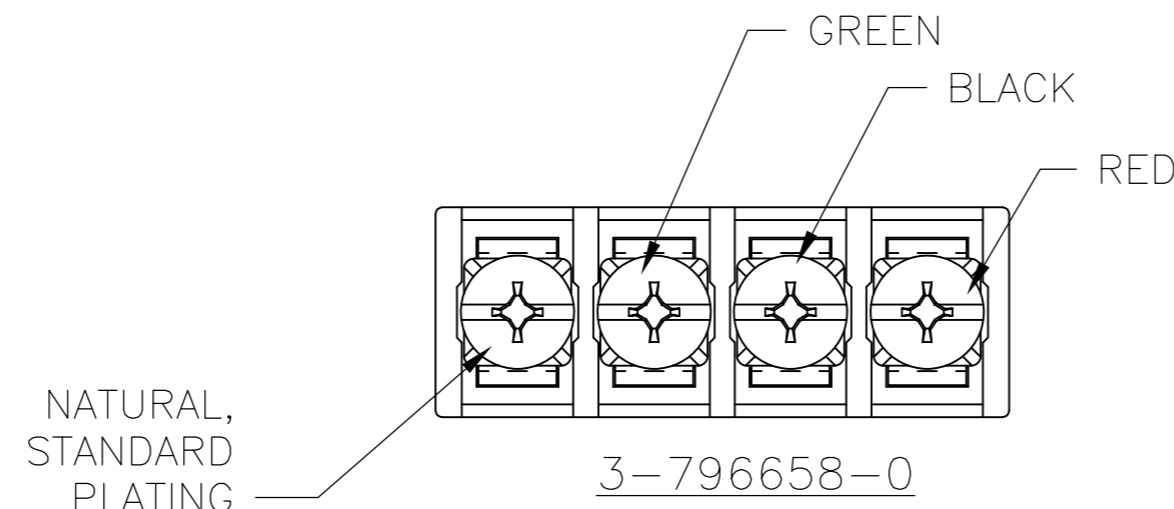

THIS DRAWING IS UNPUBLISHED. RELEASED FOR PUBLICATION
© COPYRIGHT - By - ALL RIGHTS RESERVED.

Loc		DIST		REVISIONS			
P	LTR	DESCRIPTION	DATE	DWN	APVD		
	N8	DIM .265 ADDED; DRAWING UPDATED	25NOV2014	PS	JK		

NOTES:

MATERIAL:

HOUSING: THERMOPLASTIC PA, UL94V-0, BLACK.
TERMINAL: BRIGHT TIN PLATED, COPPER ALLOY.
SCREW: 6-32, STEEL, ZINC PLATED CLEAR CHROMATE.

ELECTRICAL:

UL CLASS C: 20A, 150V.
UL CLASS D: 10A, 300V.
CSA TYPE B: 20A, 300V.
CSA TYPE C: 20A, 300V.
CSA TYPE D: 10A, 300V.
CSA TYPE E: 20A, 300V.
WIRE RANGE: 12-22 AWG

MECHANICAL:

MAXIMUM TORQUE RATING: 7 IN-LBS.
RUNNING TORQUE: 0.5-3.5 IN-LBS UNLESS OTHERWISE STATED.

- 1 SCREWS ARE BOTTOMED, NO THREAD INTERRUPT.
- 2 SCREWS ARE NICKEL PLATED BRASS.
- 3 SCREWS ARE CAPTIVE.
- 4 SEE FIGURE.
- 5 PRELIMINARY PART NUMBER.
- 6 OBSOLETE PARTS: OBSOLETE CIS STREAMLINING PER D.RENAUD/D.SINISI
- 7 TERMINAL FINISH: MATTE TIN
- 8 OBSOLETE

2-796658-4

DIM B	CATALOG NUMBER	DIM A	NO OF POS.	PART NUMBER
.160	4DB-P108-04-SPCL	1.365	4	3-796658-0
.160	4DB-P108-03-SPCL	1.040	3	2-796658-9
.160	4DB-P108-30	9.815	30	5-1437667-5
.160	4DB-P108-29	9.490	29	796658-9
.160	4DB-P108-28	9.165	28	5-1437667-3
.160	4DB-P108-27	8.840	27	796658-8
.160	4DB-P108-26	8.515	26	5-1437667-2
.160	4DB-P108-25	8.190	25	796658-7
.160	4DB-P108-24	7.865	24	5-1437667-0
.160	4DB-P108-23	7.540	23	796658-6
.160	4DB-P108-22	7.215	22	4-1437667-8
.160	4DB-P108-21	6.890	21	796658-2
.160	4DB-P108-20	6.565	20	4-1437667-6
.160	4DB-P108-19	6.240	19	4-1437667-5
.160	4DB-P108-18	5.915	18	4-1437667-4
.160	4DB-P108-16-105	5.590	17	2-796628-4
.160	4DB-P108-17	5.590	17	4-1437667-2
.160	4DB-P108-16	5.265	16	4-1437667-0
.160	4DB-P108-15	4.940	15	3-1437667-9
.160	4DB-P108-14-102	4.615	14	2-796658-5
.160	4DB-P108-14-102	4.615	14	2-796658-3
.160	4DB-P108-14	4.615	14	3-1437667-8
.160	4DB-P108-13	4.290	13	3-1437667-7
.160	4DB-P108-12	3.965	12	3-1437667-6
.160	4DB-P108-11	3.640	11	3-1437667-5
.160	4DB-P108-10	3.315	10	3-1437667-3
.160	4DB-P106-09-094	2.990	9	1-796658-7
.160	4DB-P108-09	2.990	9	3-1437667-2
OBSOLETE	4DB-P108-08-091	2.665	8	1-796658-4
.160	4DB-P108-08	2.665	8	3-1437667-1
.160	4DB-P106-07-100	2.340	7	2-796658-2
.160	4DB-P106-07-093	2.340	7	1-796658-6
.160	4DB-P108-07	2.340	7	3-1437667-0
.160	4DB-P106-06-099	2.015	6	2-796658-1
OBSOLETE	4DB-P108-06-090	2.015	6	1-796658-3
.200	4DB-P108-06	2.015	6	2-796658-6
.160	4DB-P108-06	2.015	6	2-1437667-9
.160	4DB-P106-05-098	1.690	5	2-796658-0
OBSOLETE	4DB-P108-05-093	1.690	5	1-796658-5
.160	4DB-P108-05	1.690	5	2-1437667-8
.160	4DB-P106-04-097	1.365	4	1-796658-9
.160	4DB-P108-04-089	1.365	4	1-796658-2
.160	4DB-P108-04	1.365	4	2-1437667-6
.160	4DB-P106-03-096	1.040	3	1-796658-8
.160	4DB-P108-03-088	1.040	3	1-796658-1
.160	4DB-P108-03	1.040	3	2-1437667-5
.142	4DB-P108-02-143	.715	2	2-796658-8
.142	4DB-P108-02-142	.715	2	2-796658-7
.160	4DB-P108-02	.715	2	2-1437667-4

THIS DRAWING IS A CONTROLLED DOCUMENT.

DWN S WELDON 01MAY2003
CHK S YODER 5/1/03
APVD S YODER 5/1/03
PRODUCT SPEC
APPLICATION SPEC
WEIGHT -
CUSTOMER DRAWING

TE Connectivity
ASSEMBLY, DUAL BARRIER
4DB P108 XX

SIZE A2 CAGE CODE 00779 DRAWING NO C-2-1437667-4 RESTRICTED TO -
SCALE NTS SHEET 1 of 1 REV N8