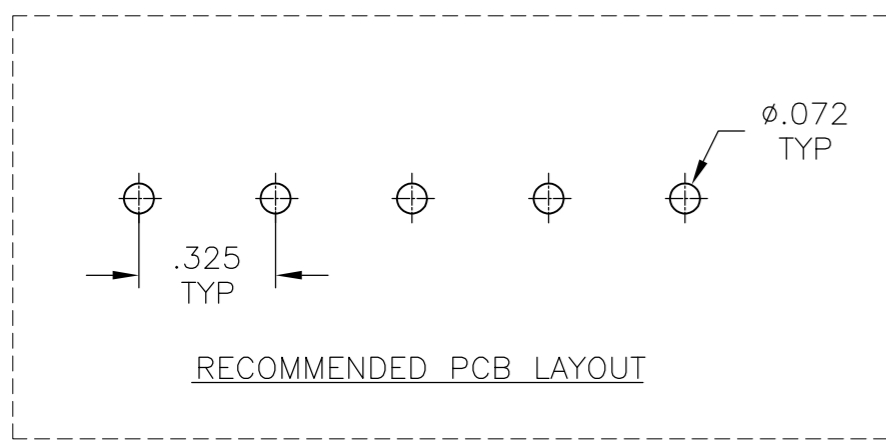

NOTES:

MATERIAL:

HOUSING: THERMOPLASTIC PA, UL94V-0, BLACK.  
 TERMINAL: BRIGHT TIN PLATED, COPPER ALLOY.  
 SCREW: 6-32, STEEL, ZINC PLATED CLEAR CHROMATE.

ELECTRICAL:

UL CLASS C: 20A, 150V.  
 UL CLASS D: 10A, 300V.  
 CSA TYPE B: 20A, 300V.  
 CSA TYPE C: 20A, 300V.  
 CSA TYPE D: 10A, 300V.  
 CSA TYPE E: 20A, 300V.  
 WIRE RANGE: 12-22 AWG

MECHANICAL:

MAXIMUM TORQUE RATING: 7 IN-LBS.  
 RUNNING TORQUE: 0.5-3.5 IN-LBS UNLESS OTHERWISE STATED.

- 1 SCREWS ARE BOTTOMED, NO THREAD INTERRUPT.
- 2 SCREWS ARE NICKEL PLATED BRASS.
- 3 SCREWS ARE CAPTIVE.
- 4 SEE FIGURE.
- 5 PRELIMINARY PART NUMBER.
- 6 OBSOLETE PARTS: OBSOLETE CIS STREAMLINING PER D.RENAUD/D.SINISI
- 7 TERMINAL FINISH: MATTE TIN
- 8 OBSOLETE