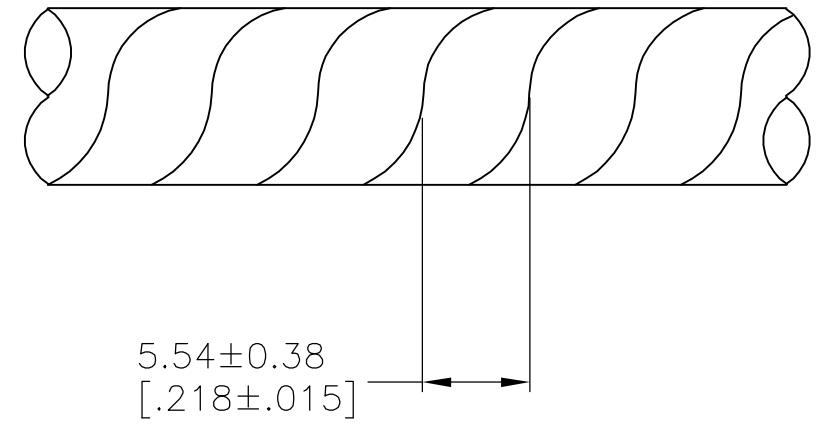

1. MAX BUNDLE RANGE: 1.60[.063] TO 12.70[.500]
2. WEIGHT PER 304.8M[1000ft]: 1.81kg[4lb].
3. OVERALL LENGTH TO BE WITHIN +1 Ft -0 Ft.
4. ONE SPLICE PER BOX IS ALLOWABLE.

SUBSIDIARY USE ONLY	LENGTH	COLOR	PART NUMBER
	76.2M [250 FT] BOX	NATURAL	500000-4
	30.48M [100 FT] BOX	NATURAL	500000-2
	15.24M [50 FT] BOX	NATURAL	500000-1

THIS DRAWING IS A CONTROLLED DOCUMENT.		DWN W.CHANDLER 14DEC93	Tyco Electronics Corporation Harrisburg, PA 17105-3608		
DIMENSIONS: mm [INCHES]		CHK W.CHANDLER 05JAN94			
		APVD D. KAAT 05JAN94	NAME SPIRAP, POLYETHYLENE, 1/8 INCH DIAMETER		
TOLERANCES UNLESS OTHERWISE SPECIFIED:		PRODUCT SPEC	SIZE		
0 PLC ± -		APPLICATION SPEC	CAGE CODE	DRAWING NO	RESTRICTED TO
1 PLC ± -			A3 00779 C-500000		-
2 PLC ± -			SCALE 4:1 SHEET 1 OF 1 REV AK2		
3 PLC ± -					
4 PLC ± -					
ANGLES ± -					
FINISH		WEIGHT			
POLYETHYLENE		-			
		CUSTOMER DRAWING			