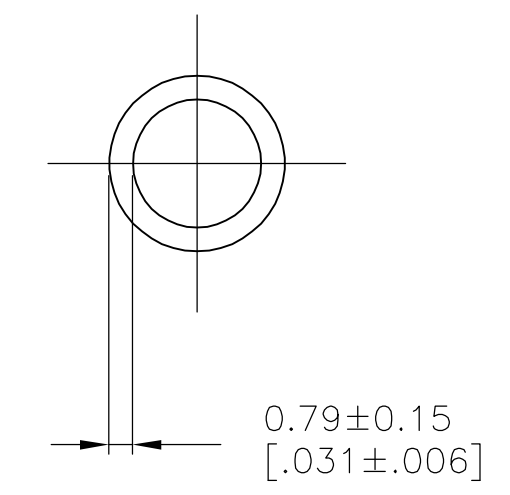

1. MAX BUNDLE RANGE: 1.60[.063] TO 12.70[.500]
2. WEIGHT PER 304.8M[1000ft]: 1.81kg[4lb].
3. OVERALL LENGTH TO BE WITHIN +1 Ft -0 Ft.
4. ONE SPLICE PER BOX IS ALLOWABLE.

SUBSIDIARY USE ONLY	LENGTH	COLOR	PART NUMBER
	76.2M [250 FT] BOX	NATURAL	500000-4
	30.48M [100 FT] BOX	NATURAL	500000-2
	15.24M [50 FT] BOX	NATURAL	500000-1

THIS DRAWING IS A CONTROLLED DOCUMENT.		DWN W.CHANDLER 14DEC93	Tyco Electronics Corporation Harrisburg, PA 17105-3608		
DIMENSIONS: mm [INCHES]		CHK W.CHANDLER 05JAN94			
		APVD D. KAAT 05JAN94	NAME SPIRAP, POLYETHYLENE, 1/8 INCH DIAMETER		
TOLERANCES UNLESS OTHERWISE SPECIFIED:		PRODUCT SPEC	SIZE		
0 PLC ± -		APPLICATION SPEC	CAGE CODE	DRAWING NO	RESTRICTED TO
1 PLC ± -			A3 00779 C-500000		-
2 PLC ± -			SCALE 4:1 SHEET 1 OF 1 REV AK2		
3 PLC ± -					
4 PLC ± -					
ANGLES ± -					
FINISH		WEIGHT			
POLYETHYLENE		-			
		CUSTOMER DRAWING			