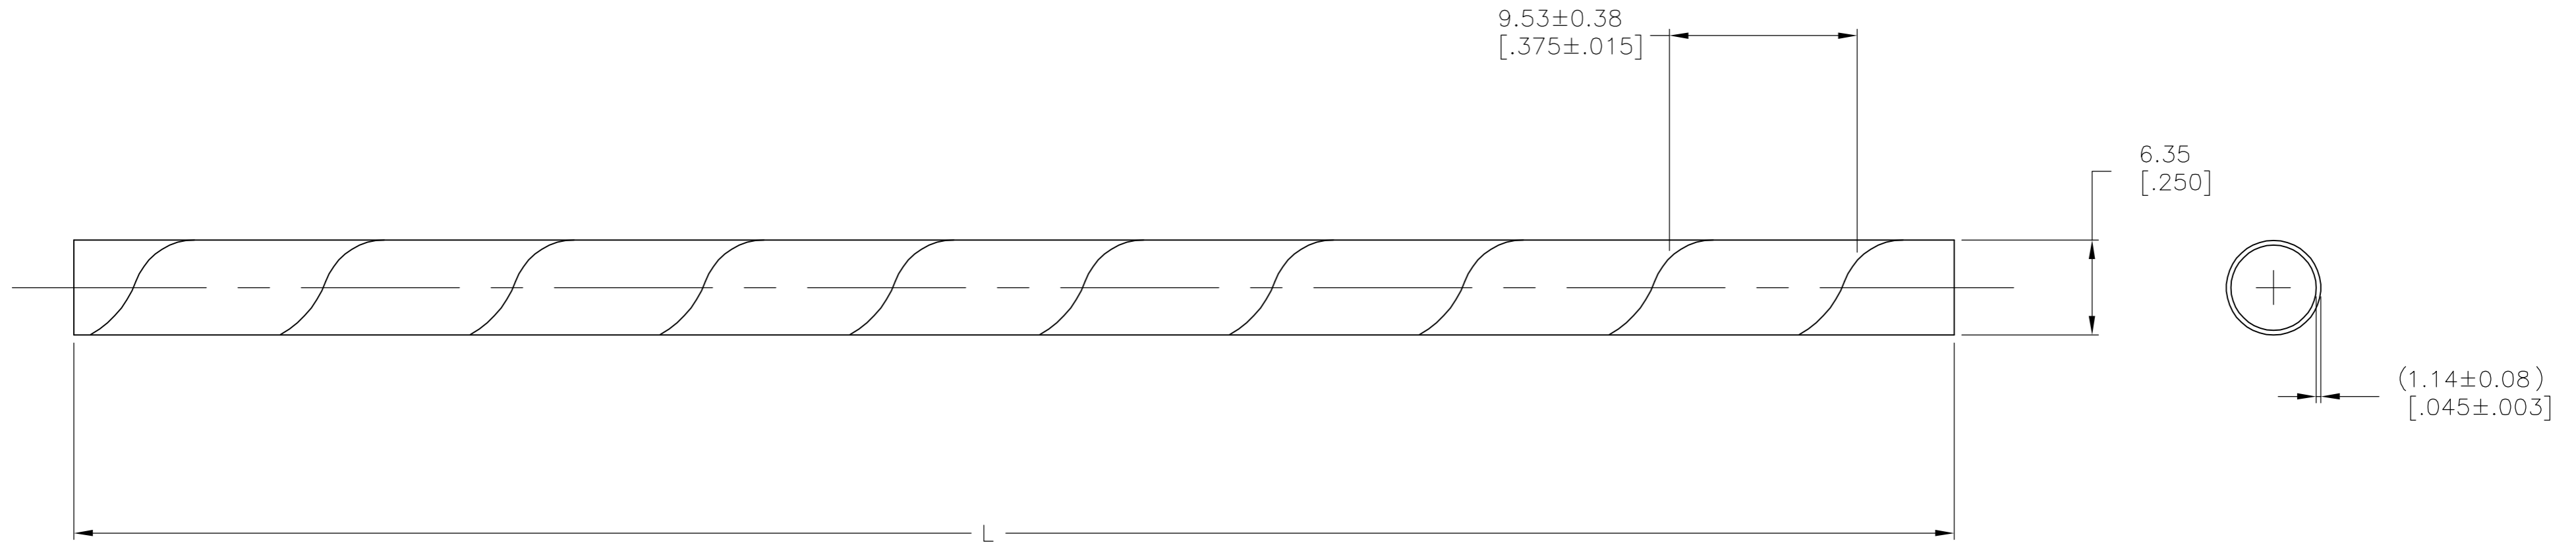

1. WEIGHT: 5.22kg/304.8m [11.5 LBS/1000 FT].
2. BUNDLE RANGE: 4.78-50.80 [.188-2.00].
3. OVERALL LENGTH TO BE WITHIN +1 Ft -0 Ft.
4. ONE SPLICE PER BOX IS ALLOWABLE.

500001

NATURAL	30.48 m[100 FT]/BOX	500001-2
NATURAL	15.24m[50 FT]/BOX	500001-1
COLOR	L	PART NUMBER

THIS DRAWING IS A CONTROLLED DOCUMENT.		DWN S. HOOVER 23AUG02	Tyco Electronics Corporation Harrisburg, PA 17105-3608	
DIMENSIONS: mm [INCHES]		CHK D. COLEY 23AUG02	Tyco Electronics Corporation	
TOLERANCES UNLESS OTHERWISE SPECIFIED:		APVD D. COLEY 23AUG02	NAME SPIRAP, POLYETHYLENE .250 DIAMETER	
0 PLC ± -		PRODUCT SPEC	SIZE CAGE CODE DRAWING NO RESTRICTED TO	
1 PLC ± -		APPLICATION SPEC	A2 00779 C=500001 -	
2 PLC ± -		WEIGHT	SCALE 3:1 SHEET 1 OF 1 REV AM2	
3 PLC ± -		MATERIAL FINISH	CUSTOMER DRAWING	
4 PLC ± -				
ANGLES ± -				
POLYETHYLENE				