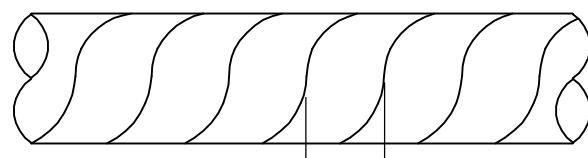

9.53±0.38
 [.375±.015]

0.58±0.08
 [.023±.003]

1. MAX BUNDLE RANGE: 4.78[.188] TO 50.80[2.000].
2. WEIGHT PER 304.8M[1000ft]: 3.63kg[8lb].
3. OVERALL LENGTH TO BE WITHIN +1 Ft -0 Ft.
4. ONE SPLICE PER BOX IS ALLOWABLE.

15.24M[50ft]BOX	BLACK	500036-1
LENGTH	COLOR	PART NUMBER

THIS DRAWING IS A CONTROLLED DOCUMENT.		DWN W.CHANDLER	03JAN94	Tyco Electronics Corporation Harrisburg, PA 17105-3608		
DIMENSIONS: mm [INCHES]		CHK D KAAT	03JAN94			
		APVD D KAAT	03JAN94			
TOLERANCES UNLESS OTHERWISE SPECIFIED:		PRODUCT SPEC		NAME SPIRAP, OUTDOOR 1/4 INCH DIAMETER		
0 PLC ± - 1 PLC ± - 2 PLC ± - 3 PLC ± - 4 PLC ± - ANGLES ± -		APPLICATION SPEC				
MATERIAL NYLON	FINISH -	WEIGHT -	SIZE A3	CAGE CODE 00779	DRAWING NO C-500036	RESTRICTED TO -
CUSTOMER DRAWING			SCALE 4:1	SHEET 1 OF 1	REV H2	