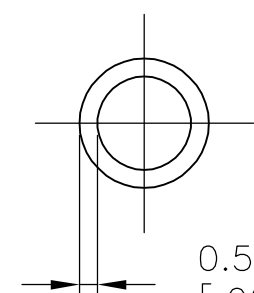

9.53±0.38
 [.375±.015]

0.58±0.08
 [.023±.003]

1. MAX BUNDLE RANGE: 4.78[.188] TO 50.80[2.000].
2. WEIGHT PER 304.8M[1000ft]: 3.63kg[8lb].
3. OVERALL LENGTH TO BE WITHIN +1 Ft -0 Ft.
4. ONE SPLICE PER BOX IS ALLOWABLE.

15.24M[50ft]BOX	BLACK	500036-1
LENGTH	COLOR	PART NUMBER

THIS DRAWING IS A CONTROLLED DOCUMENT.		DWN W.CHANDLER	03JAN94	Tyco Electronics Corporation Harrisburg, PA 17105-3608		
DIMENSIONS: mm [INCHES]		CHK D KAAT	03JAN94			
		APVD D KAAT	03JAN94			
TOLERANCES UNLESS OTHERWISE SPECIFIED:		PRODUCT SPEC		NAME SPIRAP, OUTDOOR 1/4 INCH DIAMETER		
0 PLC ± - 1 PLC ± - 2 PLC ± - 3 PLC ± - 4 PLC ± - ANGLES ± -		APPLICATION SPEC				
MATERIAL NYLON	FINISH -	WEIGHT -	SIZE A3	CAGE CODE 00779	DRAWING NO C-500036	RESTRICTED TO -
CUSTOMER DRAWING			SCALE 4:1	SHEET 1 OF 1	REV H2	