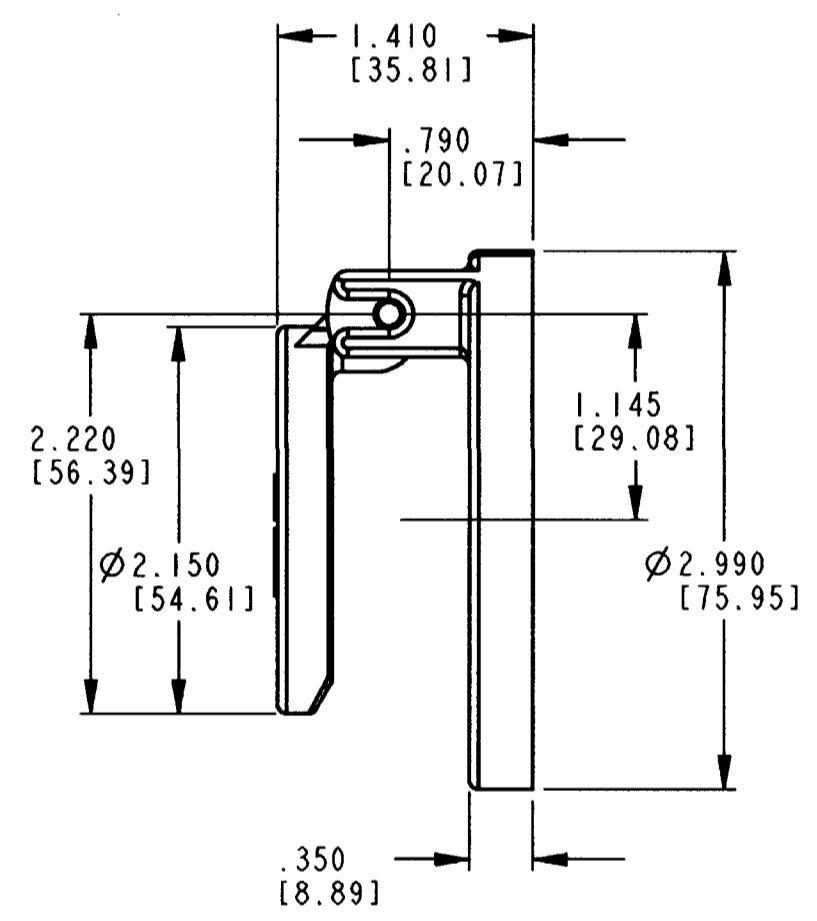

- 4 THIS SUBASSEMBLY IS DESIGNED TO BE MOUNTED ON DEUTSCH 5011-001-0005 BOX HOUSING. 5 SELF THREADING SCREWS >PLASTITE< #8-16 x .750 LG ARE INCLUDED. ANY OTHER SIMILAR SCREWS ARE NOT RECOMMENDED.
- 3 CONSULT FACTORY FOR MATERIAL SPECIFICATION.
- 2 TOLERANCES: LOCATION OF HOLES = ±.005 [.13]
- NOTES: 1 DIMENSIONS ARE IN INCHES [METRIC].

ENVELOPE

| | |
|---|-----------------------|
| CP | MATL. CODE |
| The Deutsch Company DEUTSCH I.P.D. 3850 INDUSTRIAL AVE. HEMET, CALIF. 92545 | |
| B | 5004-002-2405 |
| DWG SIZE | CODE 11139 SHEET OF |