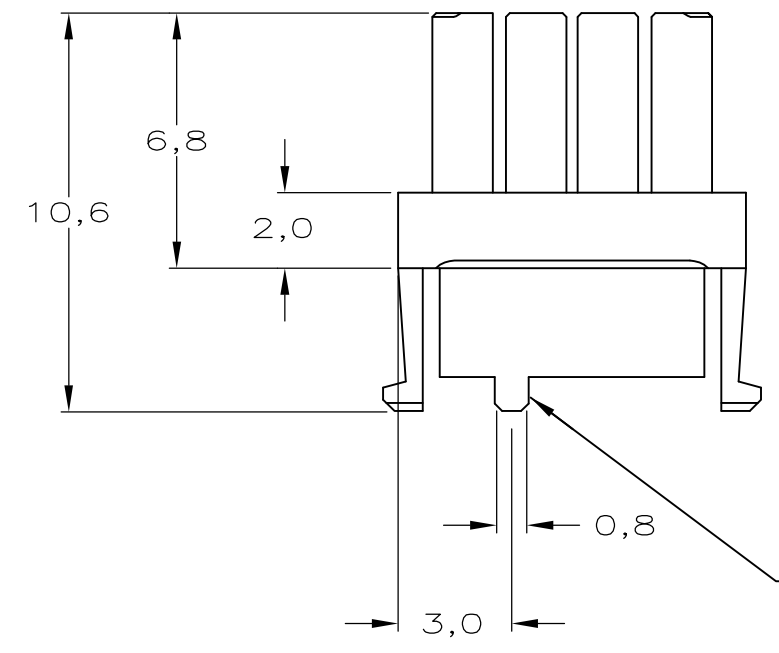

THIS DRAWING IS UNPUBLISHED. RELEASED FOR PUBLICATION
 © COPYRIGHT - By - ALL RIGHTS RESERVED.

LOC	DIST	REVISIONS					
		P	LTR	DESCRIPTION	DATE	DWN	APVD
-	-	-	-	SEE SHEET1	-	-	-

MALE KEY	COLOUR	RAL NR.	ID. NUMBER	PARTNUMBER
-	-	-	-	-
-	-	-	-	-
-	-	-	-	-
-	-	-	-	-
-	-	-	-	-
-	-	-	-	-
-	-	-	-	-
-	-	-	-	-
-	-	-	-	-
6-100525-9	OCHER YELLOW	1024	1235	6-100526-9
6-100525-4	RASPBERRY RED	3027	1246	6-100526-4
5-100525-3	OCEAN BLUE	5020	1347	5-100526-3
5-100525-2	EMERALD GREEN	6001	1348	5-100526-2
4-100525-9	YELLOW ORANGE	2000	1358	4-100526-9
4-100525-8	HEATHER VIOLET	4003	1367	4-100526-8
4-100525-4	COPPER BROWN	8004	1457	4-100526-4
4-100525-3	STONE GREY	7030	1458	4-100526-3
3-100525-7	PURPLE RED	3004	1578	3-100526-7
3-100525-5	SALMON PINK	3022	2345	3-100526-5
3-100525-4	RED LILAC	4001	2346	3-100526-4
2-100525-7	LIGHT IVORY	1015	2368	2-100526-7
2-100525-6	PASTEL GREEN	6019	2378	2-100526-6
2-100525-4	YELLOW GREEN	6018	2457	2-100526-4
2-100525-0	BLUE LILAC	4005	2478	2-100526-0
1-100525-8	PIGEON BLUE	5014	2568	1-100526-8
1-100525-4	OLIVE YELLOW	1020	3457	1-100526-4
1-100525-3	CEMENT GREY	7033	3458	1-100526-3
1-100525-2	LIGHT GREEN	6027	3467	1-100526-2
100525-8	PURE ORANGE	2004	3568	100526-8
100525-5	ULTRAMARINE BLUE	5002	4567	100526-5
100525-2	GREEN BROWN	8000	4678	100526-2

THIS DRAWING IS A CONTROLLED DOCUMENT.

DIMENSIONS: mm	TOLERANCES UNLESS OTHERWISE SPECIFIED:	DWN D. TRUREN 03-FEB-98	TE Connectivity
	0 PLC ± - 1 PLC ± - 2 PLC ± - 3 PLC ± - 4 PLC ± - ANGLES ± -	CHK D. TRUREN 03-FEB-98	
MATERIAL -	FINISH -	APVD F.v.KONINGSBRUGGE	NAME
		PRODUCT SPEC -	Z-PACK 2mm HM FEMALE CODING KEYS
		APPLICATION SPEC -	SIZE CAGE CODE DRAWING NO RESTRICTED TO
		WEIGHT -	A3 00779 C-100526
		CUSTOMER DRAWING	SCALE - SHEET 2 OF 2 REV D1