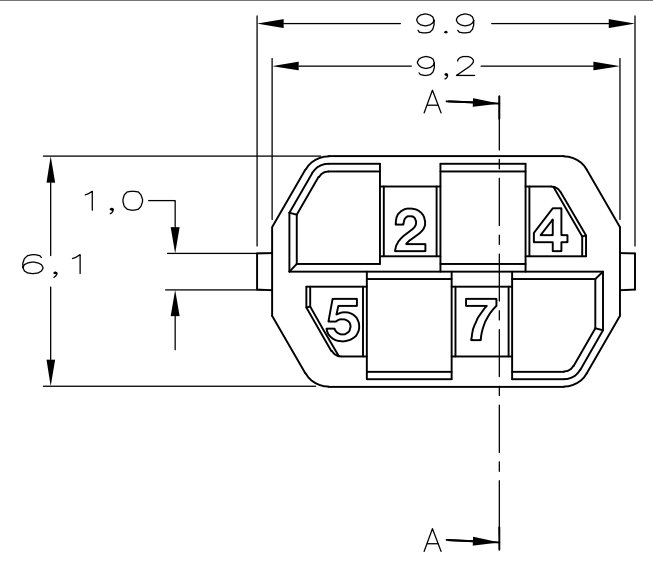

THIS DRAWING IS UNPUBLISHED. RELEASED FOR PUBLICATION
 © COPYRIGHT - By - ALL RIGHTS RESERVED.

LOC	DIST	REVISIONS					
		P	LTR	DESCRIPTION	DATE	DWN	APVD
-	-	-	-	SEE SHEET1	-	-	-

MALE KEY	COLOUR	RAL NR.	ID. NUMBER	PARTNUMBER
-	-	-	-	-
-	-	-	-	-
-	-	-	-	-
-	-	-	-	-
-	-	-	-	-
-	-	-	-	-
-	-	-	-	-
-	-	-	-	-
-	-	-	-	-
6-100525-9	OCHER YELLOW	1024	1235	6-100526-9
6-100525-4	RASPBERRY RED	3027	1246	6-100526-4
5-100525-3	OCEAN BLUE	5020	1347	5-100526-3
5-100525-2	EMERALD GREEN	6001	1348	5-100526-2
4-100525-9	YELLOW ORANGE	2000	1358	4-100526-9
4-100525-8	HEATHER VIOLET	4003	1367	4-100526-8
4-100525-4	COPPER BROWN	8004	1457	4-100526-4
4-100525-3	STONE GREY	7030	1458	4-100526-3
3-100525-7	PURPLE RED	3004	1578	3-100526-7
3-100525-5	SALMON PINK	3022	2345	3-100526-5
3-100525-4	RED LILAC	4001	2346	3-100526-4
2-100525-7	LIGHT IVORY	1015	2368	2-100526-7
2-100525-6	PASTEL GREEN	6019	2378	2-100526-6
2-100525-4	YELLOW GREEN	6018	2457	2-100526-4
2-100525-0	BLUE LILAC	4005	2478	2-100526-0
1-100525-8	PIGEON BLUE	5014	2568	1-100526-8
1-100525-4	OLIVE YELLOW	1020	3457	1-100526-4
1-100525-3	CEMENT GREY	7033	3458	1-100526-3
1-100525-2	LIGHT GREEN	6027	3467	1-100526-2
100525-8	PURE ORANGE	2004	3568	100526-8
100525-5	ULTRAMARINE BLUE	5002	4567	100526-5
100525-2	GREEN BROWN	8000	4678	100526-2

THIS DRAWING IS A CONTROLLED DOCUMENT.

DIMENSIONS: mm	TOLERANCES UNLESS OTHERWISE SPECIFIED:	DWN D. TRUREN 03-FEB-98	TE Connectivity
	0 PLC ± - 1 PLC ± - 2 PLC ± - 3 PLC ± - 4 PLC ± - ANGLES ± -	CHK D. TRUREN 03-FEB-98	
MATERIAL -	FINISH -	APVD F.v.KONINGSBRUGGE	NAME
		PRODUCT SPEC -	Z-PACK 2mm HM FEMALE CODING KEYS
		APPLICATION SPEC -	SIZE CAGE CODE DRAWING NO RESTRICTED TO
		WEIGHT -	A3 00779 C-100526
		CUSTOMER DRAWING	SCALE - SHEET 2 OF 2 REV D1