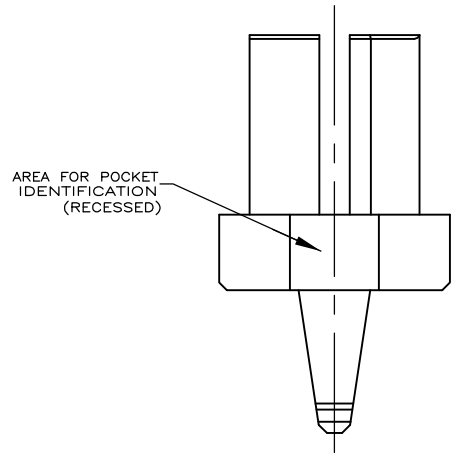

THIS DRAWING IS UNPUBLISHED. RELEASED FOR PUBLICATION
 © COPYRIGHT - By - ALL RIGHTS RESERVED.

LOC	DIST	REVISIONS					
		P	LTR	DESCRIPTION	DATE	DWN	APVD
-	-	-	-	SEE SHEET1	-	-	-

MALE KEY	COLOUR	RAL NR.	ID. NUMBER	PARTNUMBER
-	-	-	-	-
-	-	-	-	-
-	-	-	-	-
-	-	-	-	-
-	-	-	-	-
-	-	-	-	-
-	-	-	-	-
-	-	-	-	-
-	-	-	-	-
6-100525-9	OCHER YELLOW	1024	1235	6-100526-9
6-100525-4	RASPBERRY RED	3027	1246	6-100526-4
5-100525-3	OCEAN BLUE	5020	1347	5-100526-3
5-100525-2	EMERALD GREEN	6001	1348	5-100526-2
4-100525-9	YELLOW ORANGE	2000	1358	4-100526-9
4-100525-8	HEATHER VIOLET	4003	1367	4-100526-8
4-100525-4	COPPER BROWN	8004	1457	4-100526-4
4-100525-3	STONE GREY	7030	1458	4-100526-3
3-100525-7	PURPLE RED	3004	1578	3-100526-7
3-100525-5	SALMON PINK	3022	2345	3-100526-5
3-100525-4	RED LILAC	4001	2346	3-100526-4
2-100525-7	LIGHT IVORY	1015	2368	2-100526-7
2-100525-6	PASTEL GREEN	6019	2378	2-100526-6
2-100525-4	YELLOW GREEN	6018	2457	2-100526-4
2-100525-0	BLUE LILAC	4005	2478	2-100526-0
1-100525-8	PIGEON BLUE	5014	2568	1-100526-8
1-100525-4	OLIVE YELLOW	1020	3457	1-100526-4
1-100525-3	CEMENT GREY	7033	3458	1-100526-3
1-100525-2	LIGHT GREEN	6027	3467	1-100526-2
100525-8	PURE ORANGE	2004	3568	100526-8
100525-5	ULTRAMARINE BLUE	5002	4567	100526-5
100525-2	GREEN BROWN	8000	4678	100526-2

THIS DRAWING IS A CONTROLLED DOCUMENT.

DIMENSIONS: mm	TOLERANCES UNLESS OTHERWISE SPECIFIED:	DWN D. TRUREN 03-FEB-98	TE Connectivity
	0 PLC ± - 1 PLC ± - 2 PLC ± - 3 PLC ± - 4 PLC ± - ANGLES ± -	CHK D. TRUREN 03-FEB-98	
MATERIAL -	FINISH -	APVD F.v.KONINGSBRUGGE	NAME
		PRODUCT SPEC -	Z-PACK 2mm HM FEMALE CODING KEYS
		APPLICATION SPEC -	SIZE CAGE CODE DRAWING NO RESTRICTED TO
		WEIGHT -	A3 00779 C-100526
		CUSTOMER DRAWING	SCALE - SHEET 2 OF 2 REV D1