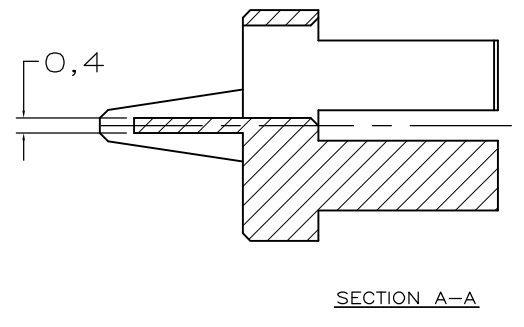

THIS DRAWING IS UNPUBLISHED. RELEASED FOR PUBLICATION
 © COPYRIGHT - By - ALL RIGHTS RESERVED.

LOC	DIST	REVISIONS					
		P	LTR	DESCRIPTION	DATE	DWN	APVD
-	-	-	-	SEE SHEET1	-	-	-

MALE KEY	COLOUR	RAL NR.	ID. NUMBER	PARTNUMBER
-	-	-	-	-
-	-	-	-	-
-	-	-	-	-
-	-	-	-	-
-	-	-	-	-
-	-	-	-	-
-	-	-	-	-
-	-	-	-	-
-	-	-	-	-
6-100525-9	OCHER YELLOW	1024	1235	6-100526-9
6-100525-4	RASPBERRY RED	3027	1246	6-100526-4
5-100525-3	OCEAN BLUE	5020	1347	5-100526-3
5-100525-2	EMERALD GREEN	6001	1348	5-100526-2
4-100525-9	YELLOW ORANGE	2000	1358	4-100526-9
4-100525-8	HEATHER VIOLET	4003	1367	4-100526-8
4-100525-4	COPPER BROWN	8004	1457	4-100526-4
4-100525-3	STONE GREY	7030	1458	4-100526-3
3-100525-7	PURPLE RED	3004	1578	3-100526-7
3-100525-5	SALMON PINK	3022	2345	3-100526-5
3-100525-4	RED LILAC	4001	2346	3-100526-4
2-100525-7	LIGHT IVORY	1015	2368	2-100526-7
2-100525-6	PASTEL GREEN	6019	2378	2-100526-6
2-100525-4	YELLOW GREEN	6018	2457	2-100526-4
2-100525-0	BLUE LILAC	4005	2478	2-100526-0
1-100525-8	PIGEON BLUE	5014	2568	1-100526-8
1-100525-4	OLIVE YELLOW	1020	3457	1-100526-4
1-100525-3	CEMENT GREY	7033	3458	1-100526-3
1-100525-2	LIGHT GREEN	6027	3467	1-100526-2
100525-8	PURE ORANGE	2004	3568	100526-8
100525-5	ULTRAMARINE BLUE	5002	4567	100526-5
100525-2	GREEN BROWN	8000	4678	100526-2

THIS DRAWING IS A CONTROLLED DOCUMENT.

DIMENSIONS: mm	TOLERANCES UNLESS OTHERWISE SPECIFIED:	DWN D. TRUREN 03-FEB-98	TE Connectivity
	0 PLC ± - 1 PLC ± - 2 PLC ± - 3 PLC ± - 4 PLC ± - ANGLES ± -	CHK D. TRUREN 03-FEB-98	
MATERIAL -	FINISH -	APVD F.v.KONINGSBRUGGE	NAME
		PRODUCT SPEC -	Z-PACK 2mm HM FEMALE CODING KEYS
		APPLICATION SPEC -	SIZE CAGE CODE DRAWING NO RESTRICTED TO
		WEIGHT -	A3 00779 C-100526
		CUSTOMER DRAWING	SCALE - SHEET 2 OF 2 REV D1