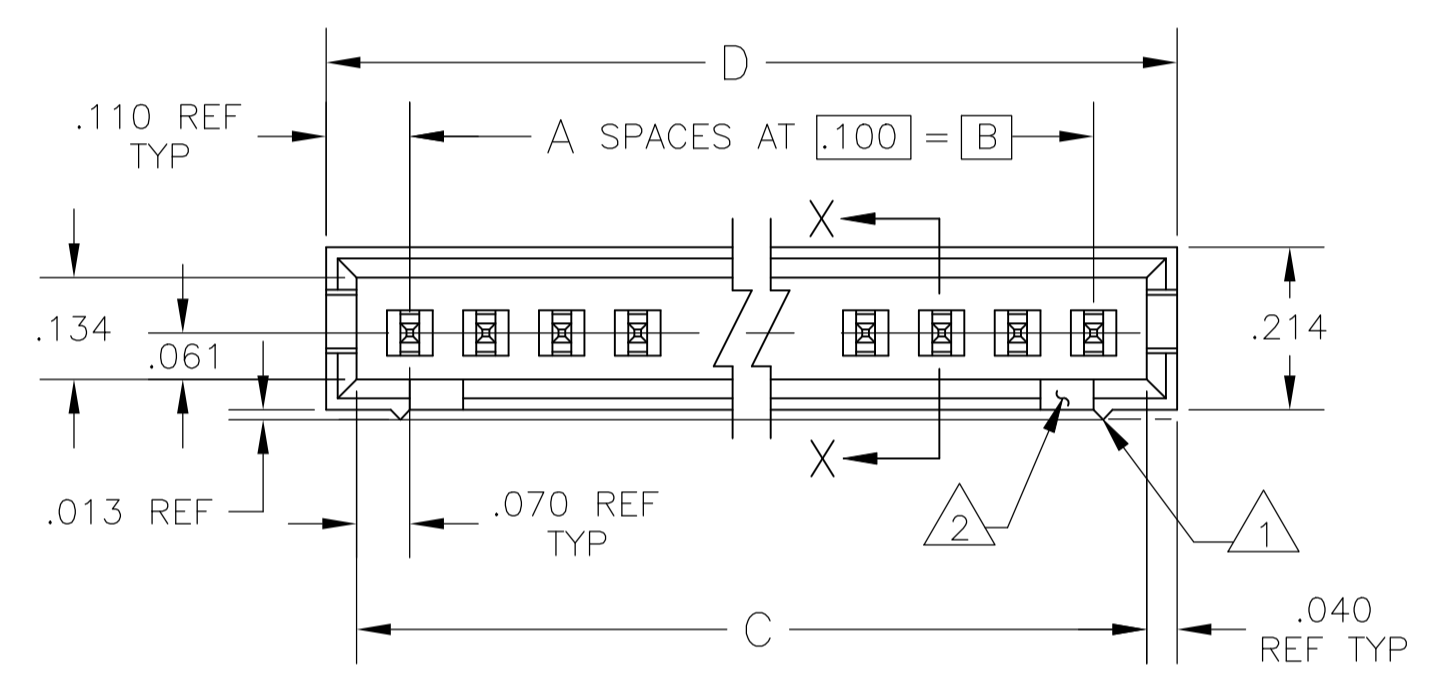

REVISIONS				
P	LTR	DESCRIPTION	DATE	APPD
V3		PART STATUS UPDATED IN PART LIST TABLE	15FEB2018	SD PS

- 1 STANDOFFS:
UP TO 9 POS-(2 REQD) ON THE OUTSIDE ENDS OF THE HOUSING.
10 TO 19 POS-(3 REQD) TWO ON THE OUTSIDE ENDS AND ONE CENTERED ON THE HOUSING.
- 19 POS AND ABOVE-(4 REQD) TWO ON THE OUTSIDE ENDS AND TWO SPACED EVENLY WITHIN THE REMAINING LENGTH OF THE HOUSING.
- 2 FOR 3 POS. ONLY, ONE SLOT (.215 WIDE).
- 3 INDICATED PARTS ARE PACKAGED IN "GANG-OF-TUBES".
- 4 RECESSED DATE CODE
- 5 .000100-.000200 BRIGHT TIN-LEAD OVER .000050 NICKEL.
- 6 .000100-.000200 BRIGHT TIN OVER .000050 NICKEL.
- 7 PRELIMINARY PART
- 8 .000100-.000200 MATTE TIN OVER .000050 NICKEL.
- 9 OBSOLETE PARTS: OBSOLETE CIS STREAMLINING PER D.RENAUD/D.SINISI

MATERIAL: RETARDANT THERMOPLASTIC, COLOR-BLACK
POSTS-BRASS

FINISH: SEE TABLE

WEIGHT: -

CUSTOMER DRAWING

APVD H. PALEY 21AUG92
PRODUCT SPEC
APPLICATION SPEC

NAME: ASSEMBLY, MOD II, SINGLE ROW, .100 C/L, (4) SIDED SHROUD