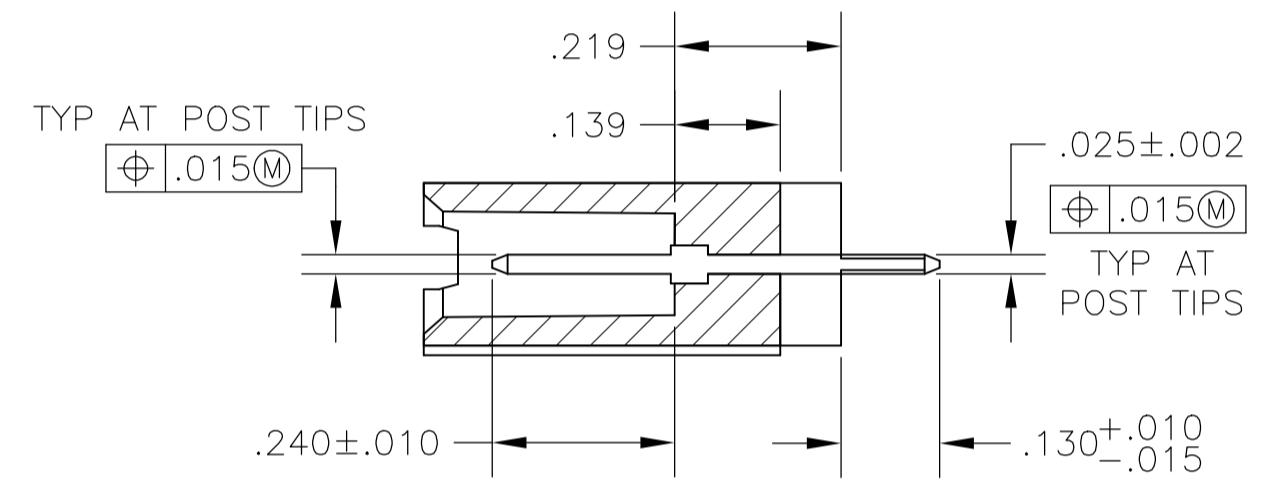

REVISIONS				
P	LTR	DESCRIPTION	DATE	APPD
V3		PART STATUS UPDATED IN PART LIST TABLE	15FEB2018	SD PS

- 1 STANDOFFS:
UP TO 9 POS-(2 REQD) ON THE OUTSIDE ENDS OF THE HOUSING.
10 TO 19 POS-(3 REQD) TWO ON THE OUTSIDE ENDS AND ONE CENTERED ON THE HOUSING.
- 19 POS AND ABOVE-(4 REQD) TWO ON THE OUTSIDE ENDS AND TWO SPACED EVENLY WITHIN THE REMAINING LENGTH OF THE HOUSING.
- 2 FOR 3 POS. ONLY, ONE SLOT (.215 WIDE).
- 3 INDICATED PARTS ARE PACKAGED IN "GANG-OF-TUBES".
- 4 RECESSED DATE CODE
- 5 .000100-.000200 BRIGHT TIN-LEAD OVER .000050 NICKEL.
- 6 .000100-.000200 BRIGHT TIN OVER .000050 NICKEL.
- 7 PRELIMINARY PART
- 8 .000100-.000200 MATTE TIN OVER .000050 NICKEL.
- 9 OBSOLETE PARTS: OBSOLETE CIS STREAMLINING PER D.RENAUD/D.SINISI