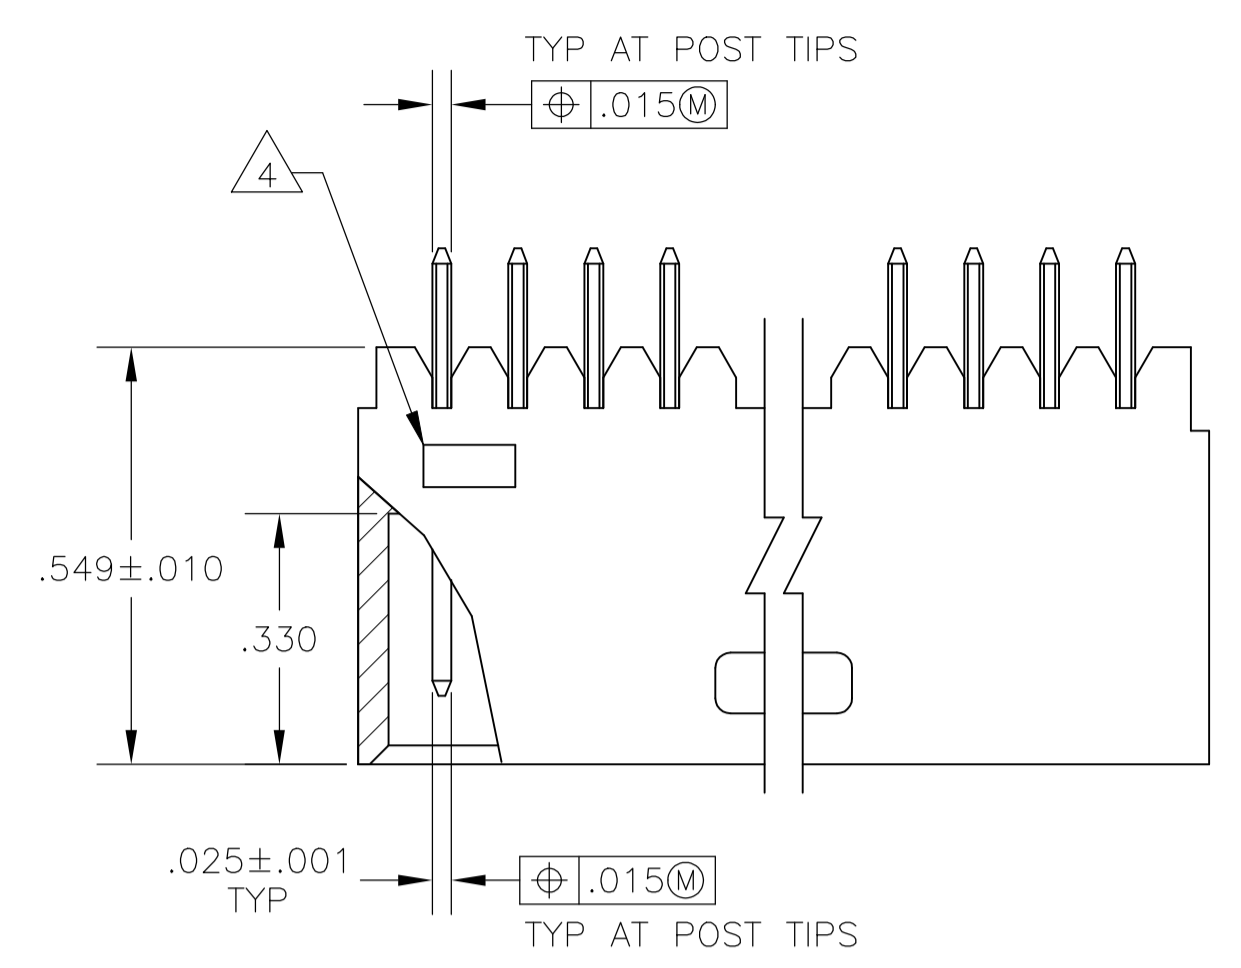

REVISIONS				
P	LTR	DESCRIPTION	DATE	APPD
V3		PART STATUS UPDATED IN PART LIST TABLE	15FEB2018	SD PS

- 1 STANDOFFS:
UP TO 9 POS-(2 REQD) ON THE OUTSIDE ENDS OF THE HOUSING.
10 TO 19 POS-(3 REQD) TWO ON THE OUTSIDE ENDS AND ONE CENTERED ON THE HOUSING.
- 19 POS AND ABOVE-(4 REQD) TWO ON THE OUTSIDE ENDS AND TWO SPACED EVENLY WITHIN THE REMAINING LENGTH OF THE HOUSING.
- 2 FOR 3 POS. ONLY, ONE SLOT (.215 WIDE).
- 3 INDICATED PARTS ARE PACKAGED IN "GANG-OF-TUBES".
- 4 RECESSED DATE CODE
- 5 .000100-.000200 BRIGHT TIN-LEAD OVER .000050 NICKEL.
- 6 .000100-.000200 BRIGHT TIN OVER .000050 NICKEL.
- 7 PRELIMINARY PART
- 8 .000100-.000200 MATTE TIN OVER .000050 NICKEL.
- 9 OBSOLETE PARTS: OBSOLETE CIS STREAMLINING PER D.RENAUD/D.SINISI