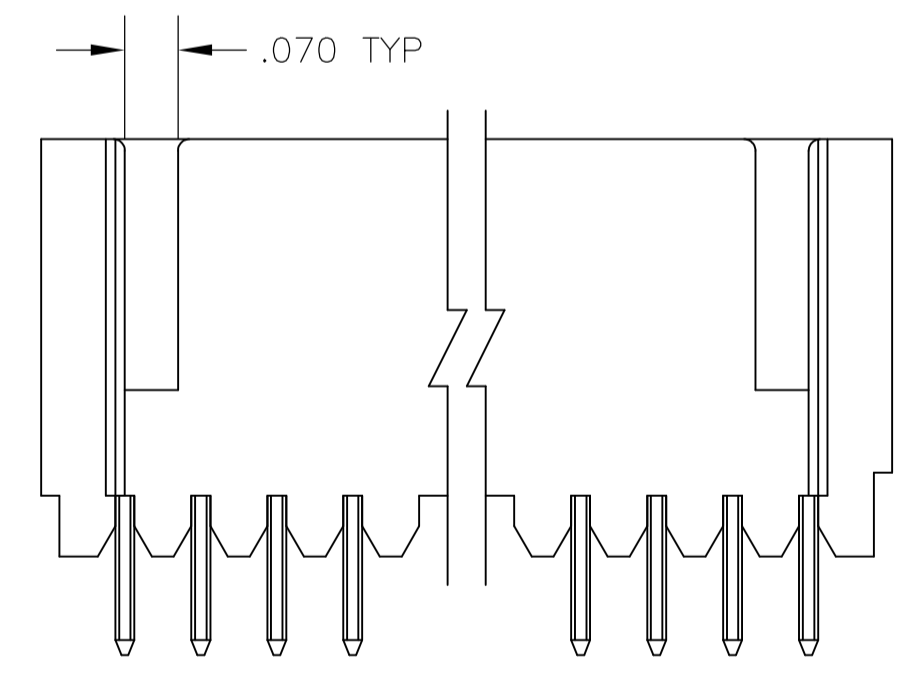

FINISH	D	C	B	A	NO OF POS	ASSEMBLY PART NUMBER
8	2.620	2.540	2.400	24	25	7-103080-3
8	2.520	2.440	2.300	23	24	7-103080-2
8	2.420	2.340	2.200	22	23	7-103080-1
8	2.320	2.240	2.100	21	22	7-103080-0
8	2.220	2.140	2.000	20	21	6-103080-9
8	2.120	2.040	1.900	19	20	6-103080-8
8	2.020	1.940	1.800	18	19	6-103080-7
8	1.920	1.840	1.700	17	18	6-103080-6
8	1.820	1.740	1.600	16	17	6-103080-5
8	1.720	1.640	1.500	15	16	6-103080-4
8	1.620	1.540	1.400	14	15	6-103080-3
8	1.520	1.440	1.300	13	14	6-103080-2
8	1.420	1.340	1.200	12	13	6-103080-1
8	1.320	1.240	1.100	11	12	6-103080-0
8	1.220	1.140	1.000	10	11	5-103080-9
8	1.120	1.040	.900	9	10	5-103080-8
8	1.020	.940	.800	8	9	5-103080-7
8	.920	.840	.700	7	8	5-103080-6
8	.820	.740	.600	6	7	5-103080-5
8	.720	.640	.500	5	6	5-103080-4
8	.620	.540	.400	4	5	5-103080-3
8	.520	.440	.300	3	4	5-103080-2
8	.420	.340	.200	2	3	5-103080-1
7	1.020	.940	.800	8	9	4-103080-0
6	.520	.440	.300	3	4	3-103080-9
6	.420	.340	.200	2	3	3-103080-8
6	.520	.440	.300	3	4	3-103080-7
6	.620	.540	.400	4	5	3-103080-6
5	.620	.540	.400	4	5	3-103080-5
5	3.820	3.640	3.500	35	36	3-103080-4
5	3.720	3.540	3.400	34	35	3-103080-3
5	3.620	3.440	3.300	33	34	3-103080-2
5	3.420	3.340	3.200	32	33	3-103080-1
5	3.320	3.240	3.100	31	32	3-103080-0
5	3.220	3.140	3.000	30	31	2-103080-9
5	3.120	3.040	2.900	29	30	2-103080-8
5	3.020	2.940	2.800	28	29	2-103080-7
5	2.920	2.840	2.700	27	28	2-103080-6
5	2.820	2.740	2.600	26	27	2-103080-5
5	2.720	2.640	2.500	25	26	2-103080-4
5	2.620	2.540	2.400	24	25	2-103080-3
5	2.520	2.440	2.300	23	24	2-103080-2
5	2.420	2.340	2.200	22	23	2-103080-1
5	2.320	2.240	2.100	21	22	2-103080-0
5	2.220	2.140	2.000	20	21	1-103080-9
5	2.120	2.040	1.900	19	20	1-103080-8
5	2.020	1.940	1.800	18	19	1-103080-7
5	1.920	1.840	1.700	17	18	1-103080-6
5	1.820	1.740	1.600	16	17	1-103080-5
5	1.720	1.640	1.500	15	16	1-103080-4
5	1.620	1.540	1.400	14	15	1-103080-3
5	1.520	1.440	1.300	13	14	1-103080-2
5	1.420	1.340	1.200	12	13	1-103080-1
5	1.320	1.240	1.100	11	12	1-103080-0
5	1.220	1.140	1.000	10	11	1-103080-9
5	1.120	1.040	.900	9	10	1-103080-8
5	1.020	.940	.800	8	9	1-103080-7
5	.920	.840	.700	7	8	1-103080-6
5	.820	.740	.600	6	7	1-103080-5
5	.720	.640	.500	5	6	1-103080-4
5	.620	.540	.400	4	5	1-103080-3
5	.520	.440	.300	3	4	1-103080-2
5	.420	.340	.200	2	3	1-103080-1

THIS DRAWING IS A CONTROLLED DOCUMENT. DWN J. MARTINELLI 17AUG92
CHK -

DIMENSIONS: INCHES
0 PLC ± -
1 PLC ± -
2 PLC ± .02
3 PLC ± .005
4 PLC ± -
ANGLES ± -

TOLERANCES UNLESS OTHERWISE SPECIFIED:
SEE TABLE

MATERIAL: RETARDANT THERMOPLASTIC, COLOR-BLACK
POSTS-BRASS

FINISH: SEE TABLE

WEIGHT: -

CUSTOMER DRAWING

APVD H. PALEY 21AUG92
PRODUCT SPEC
APPLICATION SPEC

NAME: ASSEMBLY, MOD II, SINGLE ROW, .100 C/L, (4) SIDED SHROUD

SIZE: A1
CAGE CODE: 00779
DRAWING NO: 103080

RESTRICTED TO: -

SCALE: 4:1
SHEET: 1 OF 1
REV: V3

STE TE Connectivity