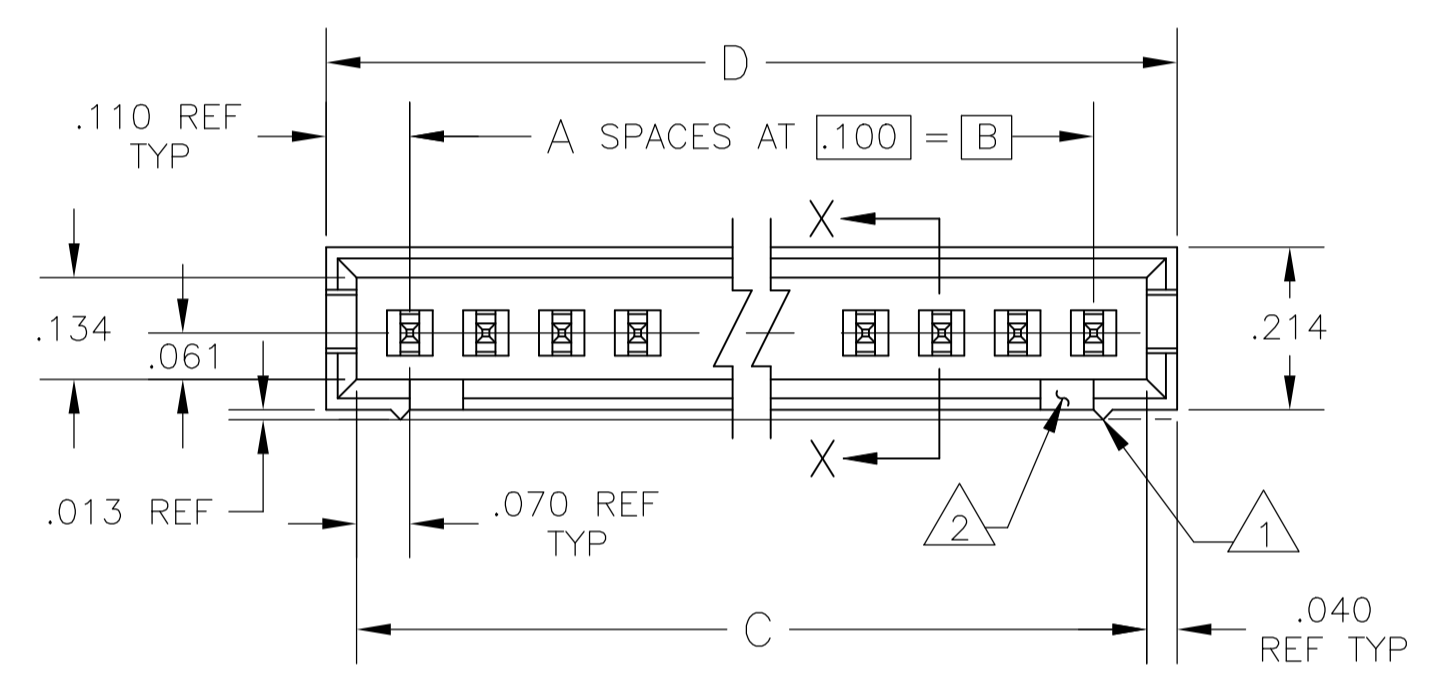

REVISIONS				
P	LTR	DESCRIPTION	DATE	APPD
V3		PART STATUS UPDATED IN PART LIST TABLE	15FEB2018	SD PS

- 1 STANDOFFS:
 UP TO 9 POS-(2 REQD) ON THE OUTSIDE ENDS OF THE HOUSING.
 10 TO 19 POS-(3 REQD) TWO ON THE OUTSIDE ENDS AND ONE CENTERED ON THE HOUSING.
 19 POS AND ABOVE-(4 REQD) TWO ON THE OUTSIDE ENDS AND TWO SPACED EVENLY WITHIN THE REMAINING LENGTH OF THE HOUSING.
- 2 FOR 3 POS. ONLY, ONE SLOT (.215 WIDE).
- 3 INDICATED PARTS ARE PACKAGED IN "GANG-OF-TUBES".
- 4 RECESSED DATE CODE
- 5 .000100-.000200 BRIGHT TIN-LEAD OVER .000050 NICKEL.
- 6 .000100-.000200 BRIGHT TIN OVER .000050 NICKEL.
- 7 PRELIMINARY PART
- 8 .000100-.000200 MATTE TIN OVER .000050 NICKEL.
- 9 OBSOLETE PARTS: OBSOLETE CIS STREAMLINING PER D.RENAUD/D.SINISI

THIS DRAWING IS A CONTROLLED DOCUMENT. DWN J. MARTINELLI 17AUG92
 DIMENSIONS: INCHES TOLERANCES UNLESS OTHERWISE SPECIFIED: 0 PLC ± .010, 1 PLC ± .008, 2 PLC ± .005, 3 PLC ± .003, 4 PLC ± .002, ANGLES ± .005
 MATERIAL: RETARDANT THERMOPLASTIC, COLOR-BLACK, POSTS-BRASS
 FINISH: SEE TABLE
 WEIGHT: -
 CUSTOMER DRAWING
 DWN H. PALEY 21AUG92
 NAME: ASSEMBLY, MOD II, SINGLE ROW, .100 C/L, (4) SIDED SHROUD
 APPLICATION SPEC: -
 SIZE: A1, CAGE CODE: 00779, DRAWING NO: 103080
 RESTRICTED TO: -
 SCALE: 4:1, SHEET: 1 OF 1, REV: V3