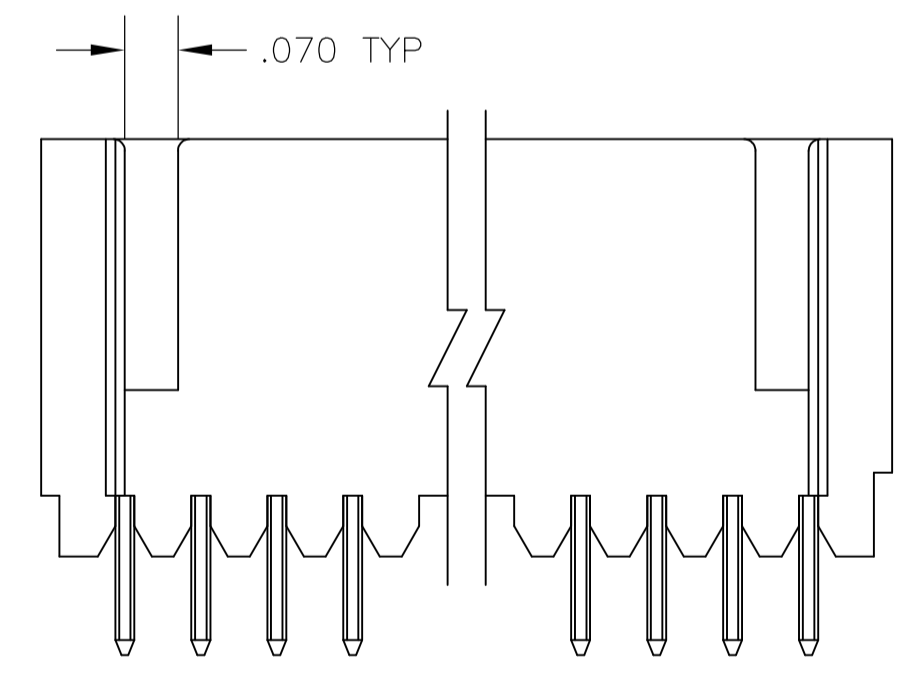

FINISH	D	C	B	A	NO OF POS	ASSEMBLY PART NUMBER
8	2.620	2.540	2.400	24	25	7-103080-3
8	2.520	2.440	2.300	23	24	7-103080-2
8	2.420	2.340	2.200	22	23	7-103080-1
8	2.320	2.240	2.100	21	22	7-103080-0
8	2.220	2.140	2.000	20	21	6-103080-9
8	2.120	2.040	1.900	19	20	6-103080-8
8	2.020	1.940	1.800	18	19	6-103080-7
8	1.920	1.840	1.700	17	18	6-103080-6
8	1.820	1.740	1.600	16	17	6-103080-5
8	1.720	1.640	1.500	15	16	6-103080-4
8	1.620	1.540	1.400	14	15	6-103080-3
8	1.520	1.440	1.300	13	14	6-103080-2
8	1.420	1.340	1.200	12	13	6-103080-1
8	1.320	1.240	1.100	11	12	6-103080-0
8	1.220	1.140	1.000	10	11	5-103080-9
8	1.120	1.040	.900	9	10	5-103080-8
8	1.020	.940	.800	8	9	5-103080-7
8	.920	.840	.700	7	8	5-103080-6
8	.820	.740	.600	6	7	5-103080-5
8	.720	.640	.500	5	6	5-103080-4
8	.620	.540	.400	4	5	5-103080-3
8	.520	.440	.300	3	4	5-103080-2
8	.420	.340	.200	2	3	5-103080-1
7	1.020	.940	.800	8	9	4-103080-0
6	.520	.440	.300	3	4	3-103080-9
6	.420	.340	.200	2	3	3-103080-8
6	.520	.440	.300	3	4	3-103080-7
6	.620	.540	.400	4	5	3-103080-6
5	.620	.540	.400	4	5	3-103080-5
5	3.820	3.640	3.500	35	36	3-103080-4
5	3.720	3.540	3.400	34	35	3-103080-3
5	3.620	3.440	3.300	33	34	3-103080-2
5	3.420	3.340	3.200	32	33	3-103080-1
5	3.320	3.240	3.100	31	32	3-103080-0
5	3.220	3.140	3.000	30	31	2-103080-9
5	3.120	3.040	2.900	29	30	2-103080-8
5	3.020	2.940	2.800	28	29	2-103080-7
5	2.920	2.840	2.700	27	28	2-103080-6
5	2.820	2.740	2.600	26	27	2-103080-5
5	2.720	2.640	2.500	25	26	2-103080-4
5	2.620	2.540	2.400	24	25	2-103080-3
5	2.520	2.440	2.300	23	24	2-103080-2
5	2.420	2.340	2.200	22	23	2-103080-1
5	2.320	2.240	2.100	21	22	2-103080-0
5	2.220	2.140	2.000	20	21	1-103080-9
5	2.120	2.040	1.900	19	20	1-103080-8
5	2.020	1.940	1.800	18	19	1-103080-7
5	1.920	1.840	1.700	17	18	1-103080-6
5	1.820	1.740	1.600	16	17	1-103080-5
5	1.720	1.640	1.500	15	16	1-103080-4
5	1.620	1.540	1.400	14	15	1-103080-3
5	1.520	1.440	1.300	13	14	1-103080-2
5	1.420	1.340	1.200	12	13	1-103080-1
5	1.320	1.240	1.100	11	12	1-103080-0
5	1.220	1.140	1.000	10	11	1-103080-9
5	1.120	1.040	.900	9	10	1-103080-8
5	1.020	.940	.800	8	9	1-103080-7
5	.920	.840	.700	7	8	1-103080-6
5	.820	.740	.600	6	7	1-103080-5
5	.720	.640	.500	5	6	1-103080-4
5	.620	.540	.400	4	5	1-103080-3
5	.520	.440	.300	3	4	1-103080-2
5	.420	.340	.200	2	3	1-103080-1

THIS DRAWING IS A CONTROLLED DOCUMENT. DWN J. MARTINELLI 17AUG92
DIMENSIONS: INCHES TOLERANCES UNLESS OTHERWISE SPECIFIED: 0 PLC ± .010, 1 PLC ± .008, 2 PLC ± .005, 3 PLC ± .003, 4 PLC ± .002, ANGLES ± .005
MATERIAL: RETARDANT THERMOPLASTIC, COLOR-BLACK, POSTS-BRASS
FINISH: SEE TABLE
WEIGHT: -
CUSTOMER DRAWING
DWN H. PALEY 21AUG92
NAME: ASSEMBLY, MOD II, SINGLE ROW, .100 C/L, (4) SIDED SHROUD
APPLICATION SPEC: -
SIZE: A1, CAGE CODE: 00779, DRAWING NO: 103080
RESTRICTED TO: -
SCALE: 4:1, SHEET: 1 OF 1, REV: V3