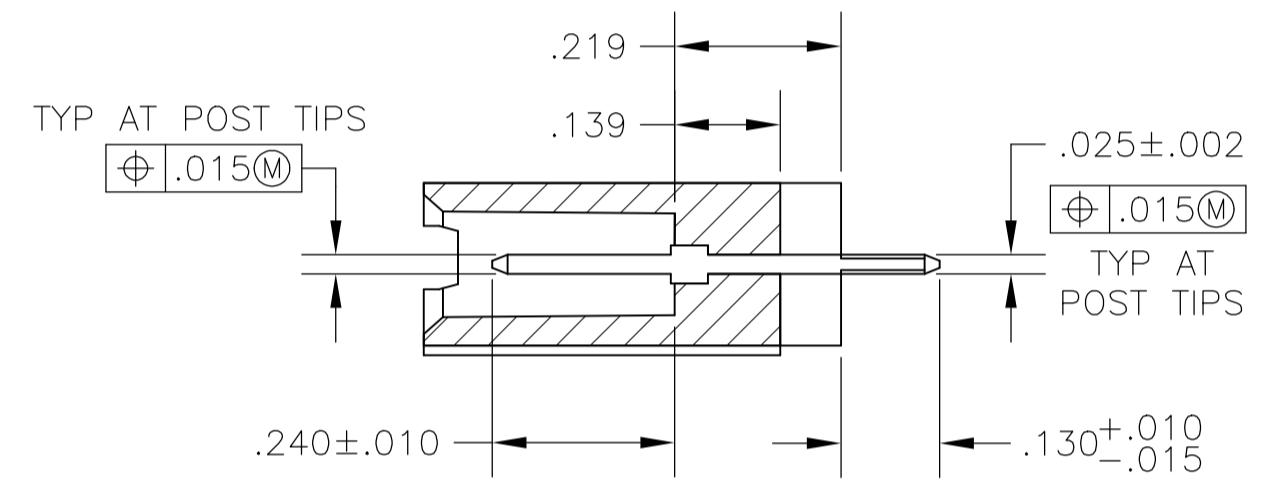

REVISIONS				
P	LTR	DESCRIPTION	DATE	APPD
V3		PART STATUS UPDATED IN PART LIST TABLE	15FEB2018	SD PS

- 1 STANDOFFS:
 UP TO 9 POS-(2 REQD) ON THE OUTSIDE ENDS OF THE HOUSING.
 10 TO 19 POS-(3 REQD) TWO ON THE OUTSIDE ENDS AND ONE CENTERED ON THE HOUSING.
 19 POS AND ABOVE-(4 REQD) TWO ON THE OUTSIDE ENDS AND TWO SPACED EVENLY WITHIN THE REMAINING LENGTH OF THE HOUSING.
- 2 FOR 3 POS. ONLY, ONE SLOT (.215 WIDE).
- 3 INDICATED PARTS ARE PACKAGED IN "GANG-OF-TUBES".
- 4 RECESSED DATE CODE
- 5 .000100-.000200 BRIGHT TIN-LEAD OVER .000050 NICKEL.
- 6 .000100-.000200 BRIGHT TIN OVER .000050 NICKEL.
- 7 PRELIMINARY PART
- 8 .000100-.000200 MATTE TIN OVER .000050 NICKEL.
- 9 OBSOLETE PARTS: OBSOLETE CIS STREAMLINING PER D.RENAUD/D.SINISI

THIS DRAWING IS A CONTROLLED DOCUMENT. DWN J. MARTINELLI 17AUG92
 DIMENSIONS: INCHES TOLERANCES UNLESS OTHERWISE SPECIFIED: 0 PLC ± .010, 1 PLC ± .008, 2 PLC ± .005, 3 PLC ± .003, 4 PLC ± .002, ANGLES ± .005
 MATERIAL: RETARDANT THERMOPLASTIC, COLOR-BLACK, POSTS-BRASS
 FINISH: SEE TABLE
 WEIGHT: -
 CUSTOMER DRAWING
 DWN H. PALEY 21AUG92
 NAME: ASSEMBLY, MOD II, SINGLE ROW, .100 C/L, (4) SIDED SHROUD
 APPLICATION SPEC: -
 SIZE: A1, CAGE CODE: 00779, DRAWING NO: 103080
 RESTRICTED TO: -
 SCALE: 4:1, SHEET: 1 OF 1, REV: V3