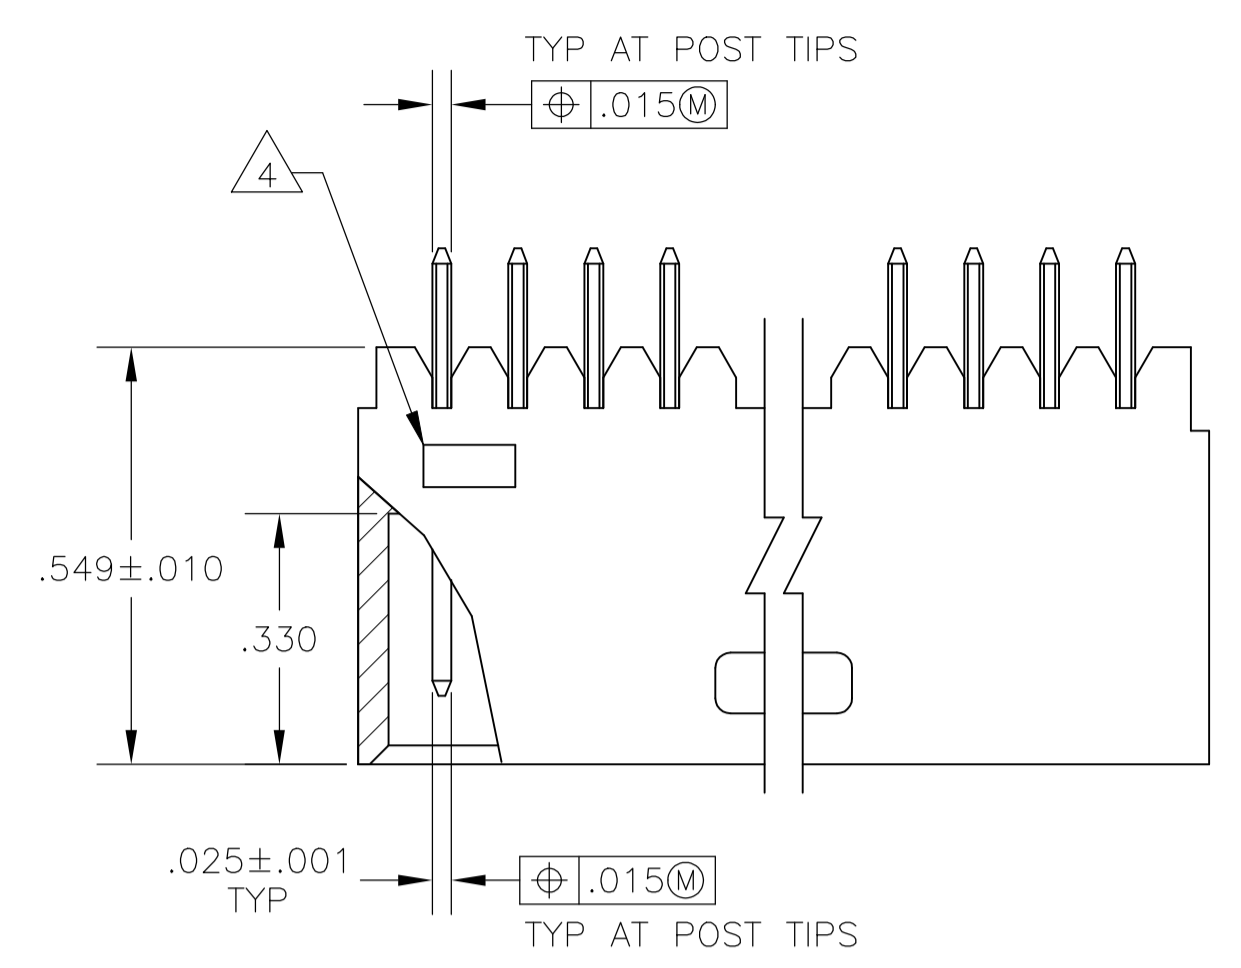

REVISIONS				
P	LTR	DESCRIPTION	DATE	APPD
V3		PART STATUS UPDATED IN PART LIST TABLE	15FEB2018	SD PS

- 1 STANDOFFS:
 UP TO 9 POS-(2 REQD) ON THE OUTSIDE ENDS OF THE HOUSING.
 10 TO 19 POS-(3 REQD) TWO ON THE OUTSIDE ENDS AND ONE CENTERED ON THE HOUSING.
 19 POS AND ABOVE-(4 REQD) TWO ON THE OUTSIDE ENDS AND TWO SPACED EVENLY WITHIN THE REMAINING LENGTH OF THE HOUSING.
- 2 FOR 3 POS. ONLY, ONE SLOT (.215 WIDE).
- 3 INDICATED PARTS ARE PACKAGED IN "GANG-OF-TUBES".
- 4 RECESSED DATE CODE
- 5 .000100-.000200 BRIGHT TIN-LEAD OVER .000050 NICKEL.
- 6 .000100-.000200 BRIGHT TIN OVER .000050 NICKEL.
- 7 PRELIMINARY PART
- 8 .000100-.000200 MATTE TIN OVER .000050 NICKEL.
- 9 OBSOLETE PARTS: OBSOLETE CIS STREAMLINING PER D.RENAUD/D.SINISI

THIS DRAWING IS A CONTROLLED DOCUMENT. DWN J. MARTINELLI 17AUG92
 DIMENSIONS: INCHES TOLERANCES UNLESS OTHERWISE SPECIFIED: 0 PLC ± .010, 1 PLC ± .008, 2 PLC ± .005, 3 PLC ± .003, 4 PLC ± .002, ANGLES ± .005
 MATERIAL: RETARDANT THERMOPLASTIC, COLOR-BLACK, POSTS-BRASS
 FINISH: SEE TABLE
 WEIGHT: -
 CUSTOMER DRAWING
 DWN H. PALEY 21AUG92
 NAME: ASSEMBLY, MOD II, SINGLE ROW, .100 C/L, (4) SIDED SHROUD
 APPLICATION SPEC: -
 SIZE: A1, CAGE CODE: 00779, DRAWING NO: 103080
 RESTRICTED TO: -
 SCALE: 4:1, SHEET: 1 OF 1, REV: V3