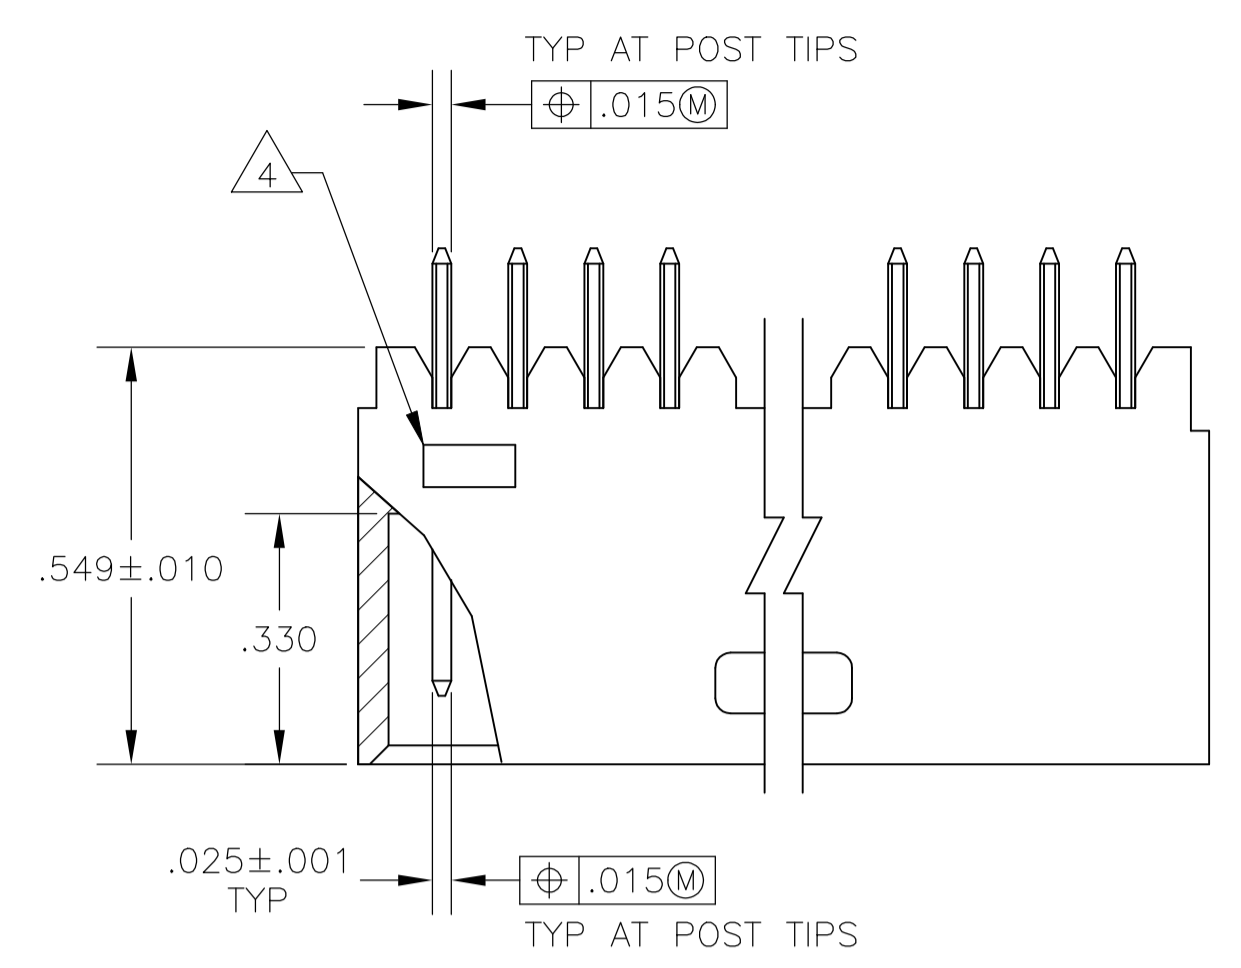

REVISIONS				
P	LTR	DESCRIPTION	DATE	APPD
V3		PART STATUS UPDATED IN PART LIST TABLE	15FEB2018	SD PS

- 1 STANDOFFS:
UP TO 9 POS-(2 REQD) ON THE OUTSIDE ENDS OF THE HOUSING.
10 TO 19 POS-(3 REQD) TWO ON THE OUTSIDE ENDS AND ONE CENTERED ON THE HOUSING.

19 POS AND ABOVE-(4 REQD) TWO ON THE OUTSIDE ENDS AND TWO SPACED EVENLY WITHIN THE REMAINING LENGTH OF THE HOUSING.
- 2 FOR 3 POS. ONLY, ONE SLOT (.215 WIDE).
- 3 INDICATED PARTS ARE PACKAGED IN "GANG-OF-TUBES".
- 4 RECESSED DATE CODE
- 5 .000100-.000200 BRIGHT TIN-LEAD OVER .000050 NICKEL.
- 6 .000100-.000200 BRIGHT TIN OVER .000050 NICKEL.
- 7 PRELIMINARY PART
- 8 .000100-.000200 MATTE TIN OVER .000050 NICKEL.
- 9 OBSOLETE PARTS: OBSOLETE CIS STREAMLINING PER D.RENAUD/D.SINISI