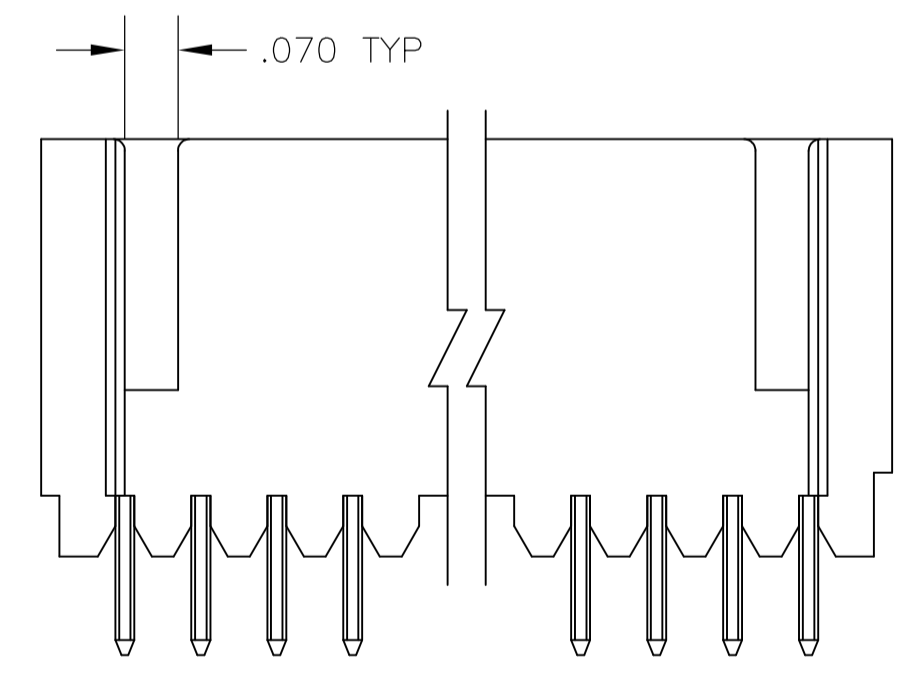

FINISH	D	C	B	A	NO OF POS	ASSEMBLY PART NUMBER
8	2.620	2.540	2.400	24	25	7-103080-3
8	2.520	2.440	2.300	23	24	7-103080-2
8	2.420	2.340	2.200	22	23	7-103080-1
8	2.320	2.240	2.100	21	22	7-103080-0
8	2.220	2.140	2.000	20	21	6-103080-9
8	2.120	2.040	1.900	19	20	6-103080-8
8	2.020	1.940	1.800	18	19	6-103080-7
8	1.920	1.840	1.700	17	18	6-103080-6
8	1.820	1.740	1.600	16	17	6-103080-5
8	1.720	1.640	1.500	15	16	6-103080-4
8	1.620	1.540	1.400	14	15	6-103080-3
8	1.520	1.440	1.300	13	14	6-103080-2
8	1.420	1.340	1.200	12	13	6-103080-1
8	1.320	1.240	1.100	11	12	6-103080-0
8	1.220	1.140	1.000	10	11	5-103080-9
8	1.120	1.040	.900	9	10	5-103080-8
8	1.020	.940	.800	8	9	5-103080-7
8	.920	.840	.700	7	8	5-103080-6
8	.820	.740	.600	6	7	5-103080-5
8	.720	.640	.500	5	6	5-103080-4
8	.620	.540	.400	4	5	5-103080-3
8	.520	.440	.300	3	4	5-103080-2
8	.420	.340	.200	2	3	5-103080-1
7	1.020	.940	.800	8	9	4-103080-0
6	.520	.440	.300	3	4	3-103080-9
6	.420	.340	.200	2	3	3-103080-8
6	.520	.440	.300	3	4	3-103080-7
6	.620	.540	.400	4	5	3-103080-6
5	.620	.540	.400	4	5	3-103080-5
5	3.820	3.640	3.500	35	36	3-103080-4
5	3.720	3.540	3.400	34	35	3-103080-3
5	3.620	3.440	3.300	33	34	3-103080-2
5	3.420	3.340	3.200	32	33	3-103080-1
5	3.320	3.240	3.100	31	32	3-103080-0
5	3.220	3.140	3.000	30	31	2-103080-9
5	3.120	3.040	2.900	29	30	2-103080-8
5	3.020	2.940	2.800	28	29	2-103080-7
5	2.920	2.840	2.700	27	28	2-103080-6
5	2.820	2.740	2.600	26	27	2-103080-5
5	2.720	2.640	2.500	25	26	2-103080-4
5	2.620	2.540	2.400	24	25	2-103080-3
5	2.520	2.440	2.300	23	24	2-103080-2
5	2.420	2.340	2.200	22	23	2-103080-1
5	2.320	2.240	2.100	21	22	2-103080-0
5	2.220	2.140	2.000	20	21	1-103080-9
5	2.120	2.040	1.900	19	20	1-103080-8
5	2.020	1.940	1.800	18	19	1-103080-7
5	1.920	1.840	1.700	17	18	1-103080-6
5	1.820	1.740	1.600	16	17	1-103080-5
5	1.720	1.640	1.500	15	16	1-103080-4
5	1.620	1.540	1.400	14	15	1-103080-3
5	1.520	1.440	1.300	13	14	1-103080-2
5	1.420	1.340	1.200	12	13	1-103080-1
5	1.320	1.240	1.100	11	12	1-103080-0
5	1.220	1.140	1.000	10	11	1-103080-9
5	1.120	1.040	.900	9	10	1-103080-8
5	1.020	.940	.800	8	9	1-103080-7
5	.920	.840	.700	7	8	1-103080-6
5	.820	.740	.600	6	7	1-103080-5
5	.720	.640	.500	5	6	1-103080-4
5	.620	.540	.400	4	5	1-103080-3
5	.520	.440	.300	3	4	1-103080-2
5	.420	.340	.200	2	3	1-103080-1

THIS DRAWING IS A CONTROLLED DOCUMENT. DWN J. MARTINELLI 17AUG92
CHK -

DIMENSIONS: INCHES
0 PLC ± -
1 PLC ± -
2 PLC ± .02
3 PLC ± .005
4 PLC ± -
ANGLES ± -

TOLERANCES UNLESS OTHERWISE SPECIFIED:
SEE TABLE

MATERIAL: RETARDANT THERMOPLASTIC, COLOR-BLACK
POSTS-BRASS

FINISH: SEE TABLE

WEIGHT: -

CUSTOMER DRAWING

DWN H. PALEY 21AUG92
NAME: ASSEMBLY, MOD II, SINGLE ROW, .100 C/L, (4) SIDED SHROUD
PRODUCT SPEC: -
APPLICATION SPEC: -

SCALE: A1
CAGE CODE: 00779
DRAWING NO: 103080
REV: 3

RESTRICTED TO: -

SCALE: 4:1
SHEET: 1 OF 1
REV: V3