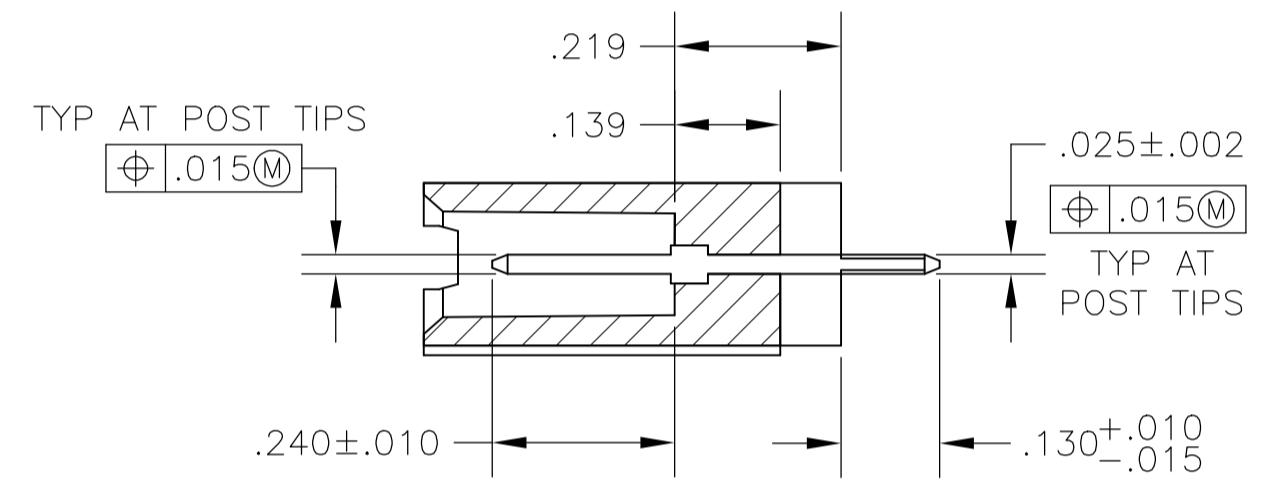

REVISIONS				
P	LTR	DESCRIPTION	DATE	APPD
V3		PART STATUS UPDATED IN PART LIST TABLE	15FEB2018	SD PS

- 1 STANDOFFS:
UP TO 9 POS-(2 REQD) ON THE OUTSIDE ENDS OF THE HOUSING.
10 TO 19 POS-(3 REQD) TWO ON THE OUTSIDE ENDS AND ONE CENTERED ON THE HOUSING.

19 POS AND ABOVE-(4 REQD) TWO ON THE OUTSIDE ENDS AND TWO SPACED EVENLY WITHIN THE REMAINING LENGTH OF THE HOUSING.
- 2 FOR 3 POS. ONLY, ONE SLOT (.215 WIDE).
- 3 INDICATED PARTS ARE PACKAGED IN "GANG-OF-TUBES".
- 4 RECESSED DATE CODE
- 5 .000100-.000200 BRIGHT TIN-LEAD OVER .000050 NICKEL.
- 6 .000100-.000200 BRIGHT TIN OVER .000050 NICKEL.
- 7 PRELIMINARY PART
- 8 .000100-.000200 MATTE TIN OVER .000050 NICKEL.
- 9 OBSOLETE PARTS: OBSOLETE CIS STREAMLINING PER D.RENAUD/D.SINISI

MATERIAL: RETARDANT THERMOPLASTIC, COLOR-BLACK
POSTS-BRASS

FINISH: SEE TABLE

WEIGHT: -

CUSTOMER DRAWING

DWN H. PALEY 21AUG92
NAME: ASSEMBLY, MOD II, SINGLE ROW, .100 C/L, (4) SIDED SHROUD
PRODUCT SPEC: -
APPLICATION SPEC: -