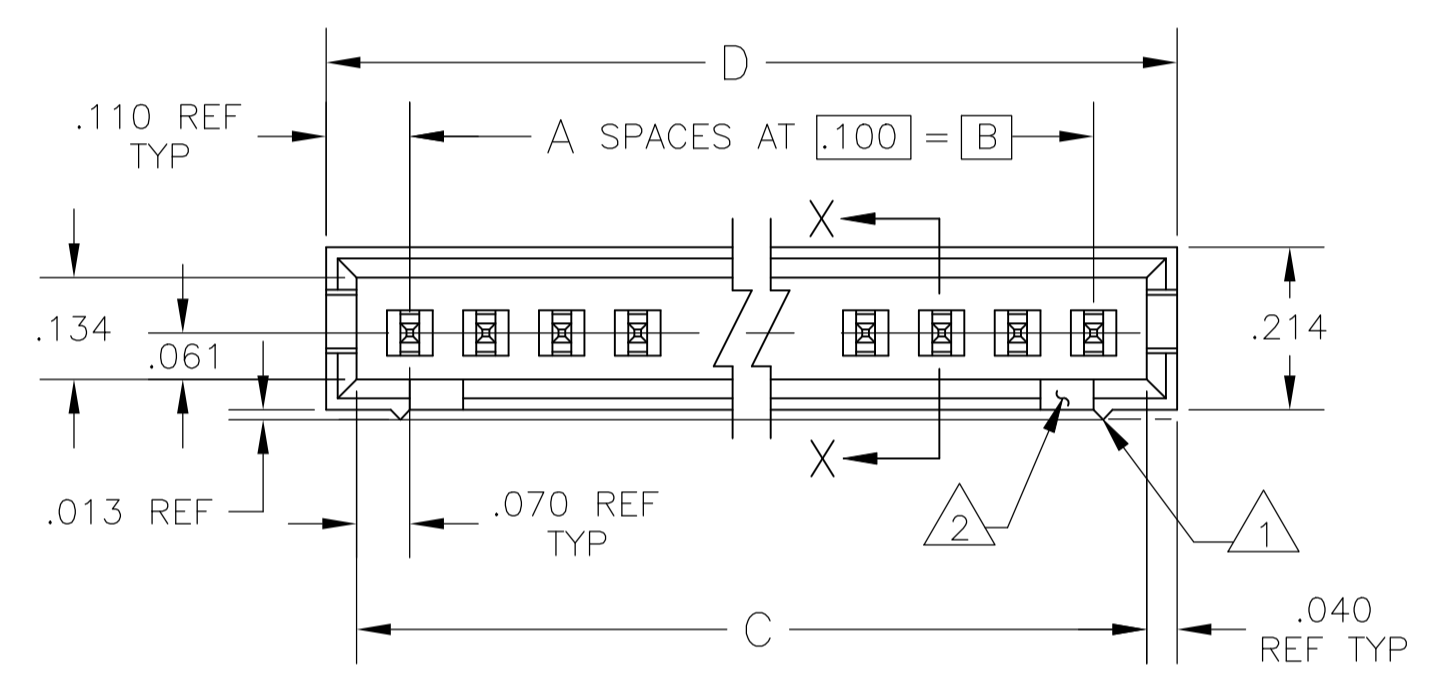

REVISIONS				
P	LTR	DESCRIPTION	DATE	APPD
V3		PART STATUS UPDATED IN PART LIST TABLE	15FEB2018	SD PS

- 1 STANDOFFS:
UP TO 9 POS-(2 REQD) ON THE OUTSIDE ENDS OF THE HOUSING.
10 TO 19 POS-(3 REQD) TWO ON THE OUTSIDE ENDS AND ONE CENTERED ON THE HOUSING.

19 POS AND ABOVE-(4 REQD) TWO ON THE OUTSIDE ENDS AND TWO SPACED EVENLY WITHIN THE REMAINING LENGTH OF THE HOUSING.
- 2 FOR 3 POS. ONLY, ONE SLOT (.215 WIDE).
- 3 INDICATED PARTS ARE PACKAGED IN "GANG-OF-TUBES".
- 4 RECESSED DATE CODE
- 5 .000100-.000200 BRIGHT TIN-LEAD OVER .000050 NICKEL.
- 6 .000100-.000200 BRIGHT TIN OVER .000050 NICKEL.
- 7 PRELIMINARY PART
- 8 .000100-.000200 MATTE TIN OVER .000050 NICKEL.
- 9 OBSOLETE PARTS: OBSOLETE CIS STREAMLINING PER D.RENAUD/D.SINISI

MATERIAL: RETARDANT THERMOPLASTIC, COLOR-BLACK
POSTS-BRASS

FINISH: SEE TABLE

WEIGHT: -

CUSTOMER DRAWING

DWN H. PALEY 21AUG92
NAME: ASSEMBLY, MOD II, SINGLE ROW, .100 C/L, (4) SIDED SHROUD
PRODUCT SPEC: -
APPLICATION SPEC: -