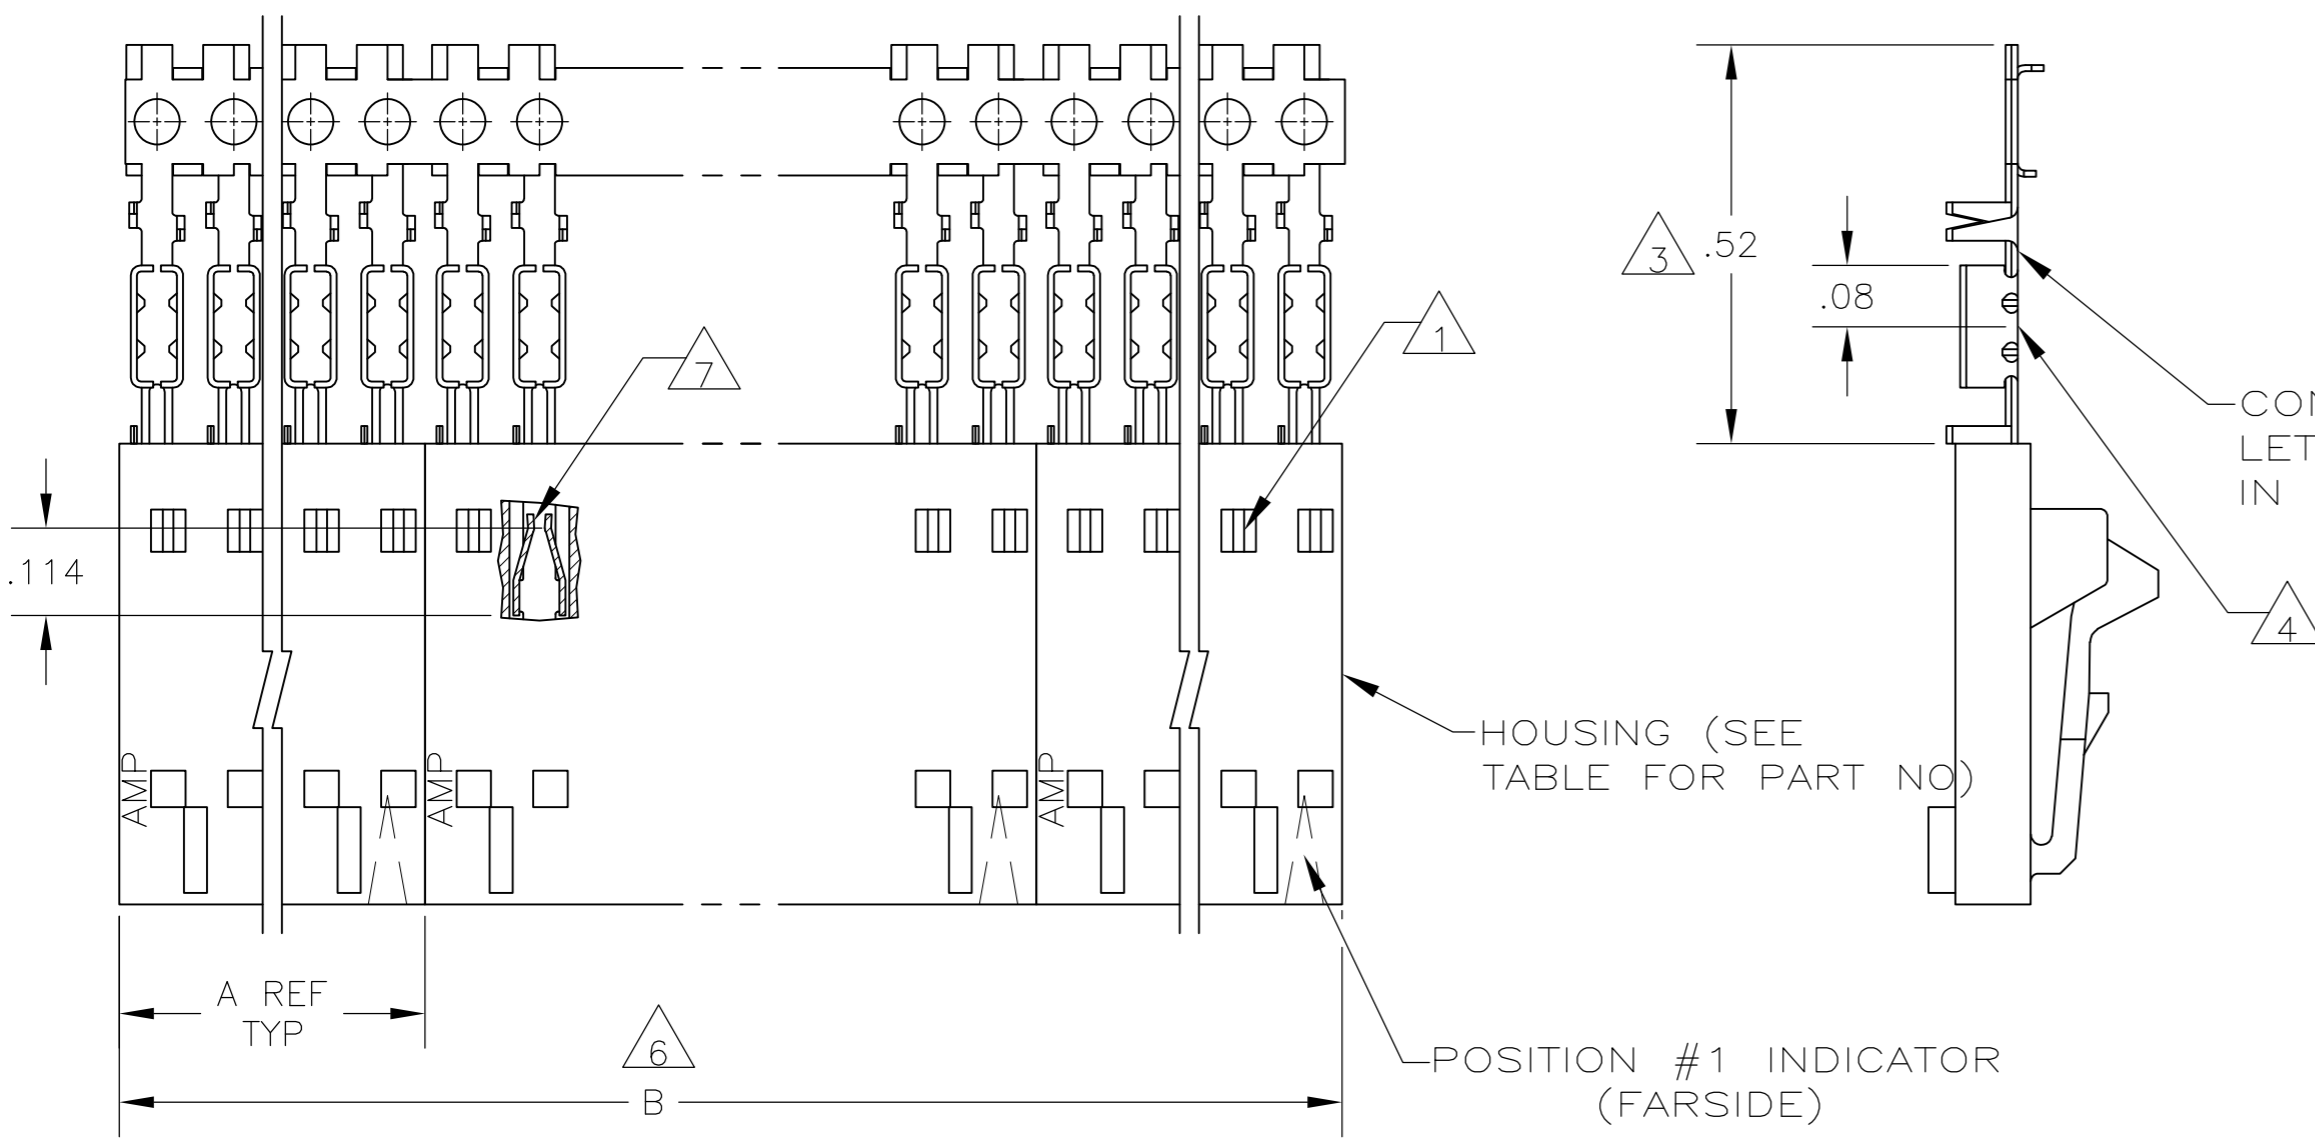

LOC		DIST		REVISIONS			
AD	00	P	LTR	DESCRIPTION	DATE	DWN	APVD
		K2		REVISED PER ECO-11-004917	11MAR11	RK	HMR

11	OBSOLETE	10	2	2.40	1.198	1-104257-1	12	-6-103961-4
11	OBSOLETE	10	2	2.20	1.098	1-104257-0	11	-6-103961-0
		10	2	2.00	.998	104257-9	10	5-103961-9
		10	2	1.80	.898	104257-8	9	5-103961-8
		10	2	1.60	.798	104257-7	8	5-103961-7
		10	2	1.40	.698	104257-6	7	5-103961-6
		10	4	2.39	.598	104257-5	6	5-103961-5
		10	4	1.99	.498	104257-4	5	5-103961-4
		10	5	1.99	.398	104257-3	4	5-103961-3
		10	8	2.40	.298	104257-2	3	5-103961-2
		10	10	2.00	.198	104257-1	2	5-103961-1
11	OBSOLETE	9	2	2.40	1.198	1-104257-1	12	-1-103961-4
11	OBSOLETE	9	2	2.20	1.098	1-104257-0	11	-1-103961-0
		9	2	2.00	.998	104257-9	10	103961-9
		9	2	1.80	.898	104257-8	9	103961-8
		9	2	1.60	.798	104257-7	8	103961-7
		9	2	1.40	.698	104257-6	7	103961-6
		9	4	2.39	.598	104257-5	6	103961-5
		9	4	1.99	.498	104257-4	5	103961-4
		9	5	1.99	.398	104257-3	4	103961-3
		9	8	2.40	.298	104257-2	3	103961-2
		9	10	2.00	.198	104257-1	2	103961-1
		6		B	A	HOUSING PART NUMBER	NO OF POSN	ASSEMBLY PART NUMBER ON STRIP

THIS DRAWING IS A CONTROLLED DOCUMENT.

DWN L A MAYER 11-4-86
 CHK P de Jong 11-12-86
 APVD J SCHIEFFER 11-13-86

TE Connectivity

RCPT ASSY, AMPMODU MTE, SINGLE ROW, .100 C/L ROW, .100, LATCHED & POLARIZED, FOR #26-#30 AWG WIRE SIZE, STRIP FORM

108-25034
 114-25026

SCALE 4:1 SHEET 1 of 1 REV K2

1471-9 (3/11)

X-ON Electronics

Largest Supplier of Electrical and Electronic Components

Click to view similar products for [Headers & Wire Housings](#) category: