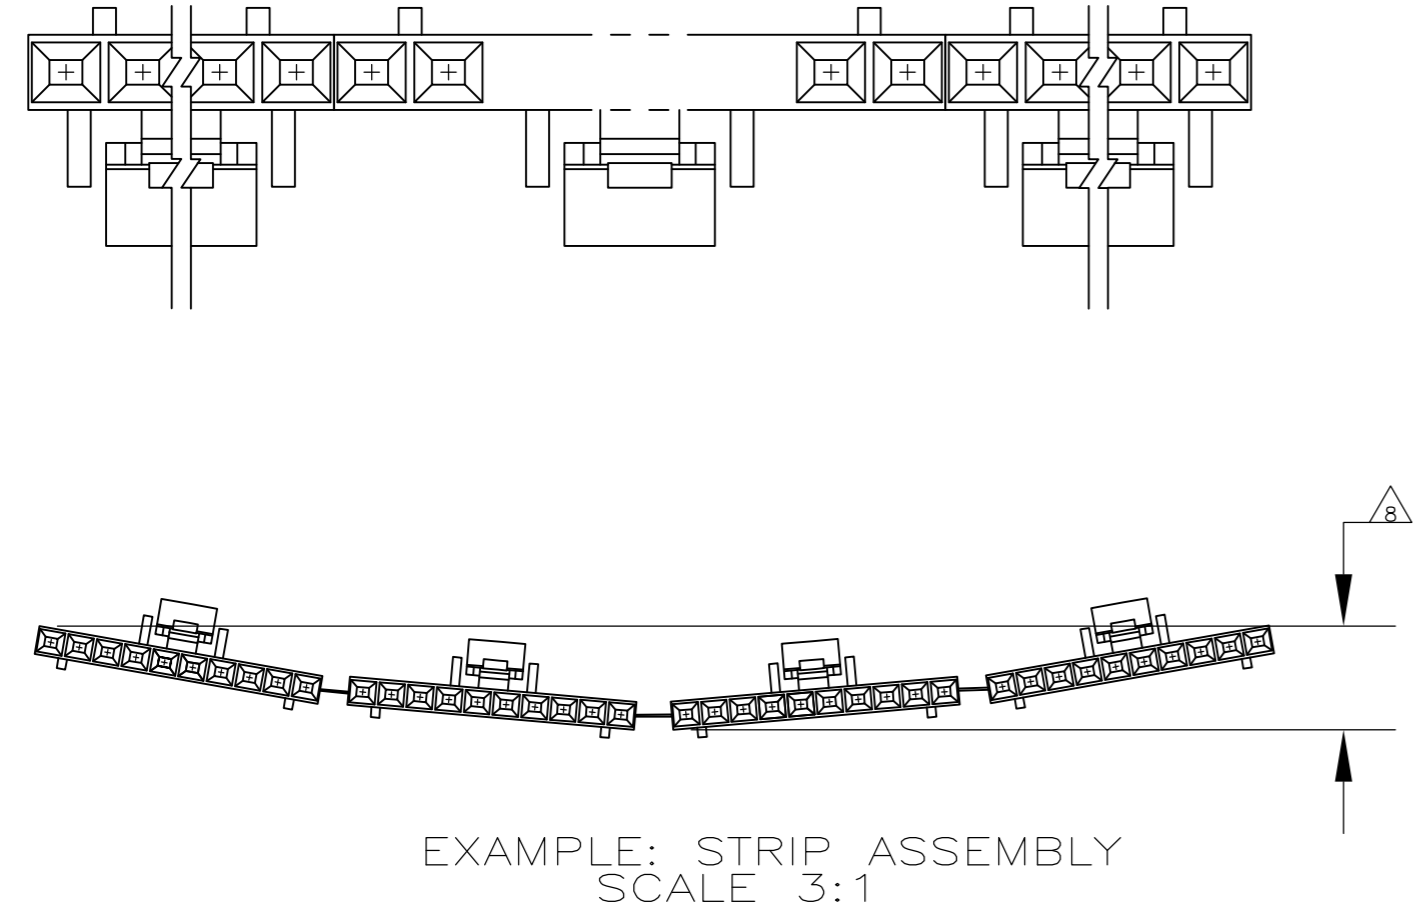

LOC		DIST		REVISIONS			
AD	00	P	LTR	DESCRIPTION	DATE	DWN	APVD
		K2		REVISED PER ECO-11-004917	11MAR11	RK	HMR

11	OBSOLETE	10	2	2.40	1.198	1-104257-1	12	-6-103961-4
11	OBSOLETE	10	2	2.20	1.098	1-104257-0	11	-6-103961-0
		10	2	2.00	.998	104257-9	10	5-103961-9
		10	2	1.80	.898	104257-8	9	5-103961-8
		10	2	1.60	.798	104257-7	8	5-103961-7
		10	2	1.40	.698	104257-6	7	5-103961-6
		10	4	2.39	.598	104257-5	6	5-103961-5
		10	4	1.99	.498	104257-4	5	5-103961-4
		10	5	1.99	.398	104257-3	4	5-103961-3
		10	8	2.40	.298	104257-2	3	5-103961-2
		10	10	2.00	.198	104257-1	2	5-103961-1
11	OBSOLETE	9	2	2.40	1.198	1-104257-1	12	-1-103961-4
11	OBSOLETE	9	2	2.20	1.098	1-104257-0	11	-1-103961-0
		9	2	2.00	.998	104257-9	10	103961-9
		9	2	1.80	.898	104257-8	9	103961-8
		9	2	1.60	.798	104257-7	8	103961-7
		9	2	1.40	.698	104257-6	7	103961-6
		9	4	2.39	.598	104257-5	6	103961-5
		9	4	1.99	.498	104257-4	5	103961-4
		9	5	1.99	.398	104257-3	4	103961-3
		9	8	2.40	.298	104257-2	3	103961-2
		9	10	2.00	.198	104257-1	2	103961-1
		6		B	A	HOUSING PART NUMBER	NO OF POSN	ASSEMBLY PART NUMBER ON STRIP

THIS DRAWING IS A CONTROLLED DOCUMENT.

DWN L A MAYER 11-4-86
 CHK P de Jong 11-12-86
 APVD J SCHIEFFER 11-13-86

TE Connectivity

RCPT ASSY, AMPMODU MTE, SINGLE ROW, .100 C/L ROW, .100, LATCHED & POLARIZED, FOR #26-#30 AWG WIRE SIZE, STRIP FORM

108-25034
 114-25026

SCALE 4:1 SHEET 1 of 1 REV K2

1471-9 (3/11)

X-ON Electronics

Largest Supplier of Electrical and Electronic Components

Click to view similar products for [Headers & Wire Housings](#) category: