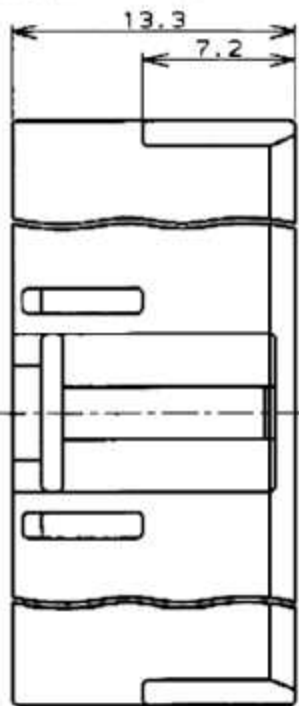

4

3

2

1

THIS DRAWING IS UNPUBLISHED.

RELEASED FOR PUBLICATION

© COPYRIGHT

注記:

- 1. 適用コンタクト : 0-1123721-1
- 2. 嵌合相手製品型番 : □-1123723-□
□-1123724-□

NOTES:

- 1. APPLICABLE CONTACT P/N : 0-1123721-1
- 2. MATING CONN P/N: □-1123723-□
□-1123724-□
- 3. 7-1123722-□ MEET GWT(GLOW WIRE TEST)
750 DEGREE SPEC