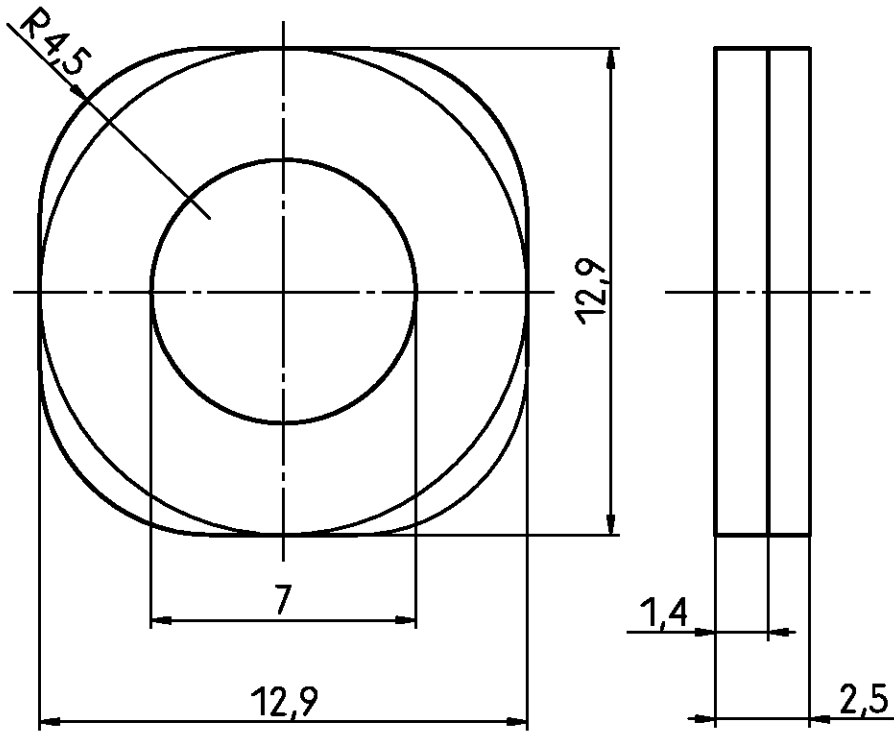

1 OBSOLETE PARTS: OBSOLETE CIS STREAMLINING PER D.RENAUD/D.SINISI

Old Part Number	Tyco Part Number	colour
V42254-A6207-L1	5-1393561-1	grey
V42254-A6207-L100	5-1393561-4	black

OBSOLETE

tyco
Electronics

Tyco Electronics Corporation
Oostkamp - Belgium

LOC DIMENSIONS
GW IN MM

SCALE 5:1

WEIGHT

MATERIAL

PART NAME

bushing
D-Sub housing

PART NO.

V42254-A6207-L1-*27

SHT. 1-

REV.	CHANGE ORDER	DATE	APP.	TOLERANCE UNLESS SPECIFIED OTHERWISE
A1	ECO-09-026495	01DEC09	AEG	customer drawing number: C 5-1393561-1
A	WO00/7013	03.07.00	KV	
01		01.08.88	VDW	

THIS INFORMATION IS CONFIDENTIAL AND PROPRIETARY TO TYCO ELECTRONICS CORPORATION AND ITS WORLDWIDE SUBSIDIARIES AND AFFILIATES. IT MAY NOT BE DISCLOSED TO ANYONE, OTHER THAN TYCO ELECTRONICS PERSONNEL, WITHOUT WRITTEN AUTHORIZATION FROM TYCO ELECTRONICS CORPORATION, HARRISBURG, PENNSYLVANIA USA.

PROPRIETARY: