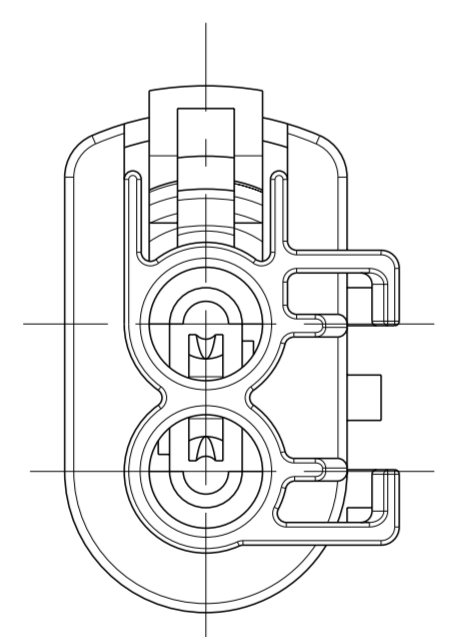

2 WAY MALE, BLACK NON WATERPROOF VERSION WITHOUT RETAINER

ASSEMBLY	
T&B UNIVERSAL PART No	106048
TE PART No.	0-1437710-7
T&B FORD PART No	NPITA-0A02XX
FORD PART No	89FG-14489-ABB
TE PART No.	5-1437710-7

⚠️ OBSOLETE, SUPERSEDED BY 5-1437710-7

2 WAY MALE, NATURAL NON WATERPROOF VERSION WITHOUT RETAINER

ASSEMBLY	
T&B UNIVERSAL PART No	106048-N
TE PART No.	6-1437710-8
T&B FORD PART No	NPITA-NA02XX
FORD PART No	89FG-14489-ABB
TE PART No.	6-1437710-8

2 WAY MALE, RED NON WATERPROOF VERSION WITHOUT RETAINER

ASSEMBLY	
T&B UNIVERSAL PART No	106048-R
TE PART No.	-
T&B FORD PART No	NPITA-RA02XX
FORD PART No	89FG-14489-ABB
TE PART No.	-

2 WAY MALE, GREY NON WATERPROOF VERSION WITHOUT RETAINER

ASSEMBLY	
T&B UNIVERSAL PART No	106048-G
TE PART No.	6-1437710-5
T&B FORD PART No	NPITA-GA02XX
FORD PART No	89FG-14489-ABB
TE PART No.	6-1437710-5

2 WAY MALE, YELLOW NON WATERPROOF VERSION WITHOUT RETAINER

ASSEMBLY	
T&B UNIVERSAL PART No	106048-Y
TE PART No.	7-1437710-4
T&B FORD PART No	NPITA-YA02XX
FORD PART No	89FG-14489-ABB
TE PART No.	7-1437710-4

2 WAY MALE, BLUE NON WATERPROOF VERSION WITHOUT RETAINER

ASSEMBLY	
T&B UNIVERSAL PART No	106048-D
TE PART No.	6-1437710-1
T&B FORD PART No	NPITA-DA02XX
FORD PART No	89FG-14489-ABB
TE PART No.	6-1437710-1

⚠️ IMPORTANT! ADD COLOUR AT ORDERS WITH FORD-PN'S
E.G. 91AG-14A464-BBC RED