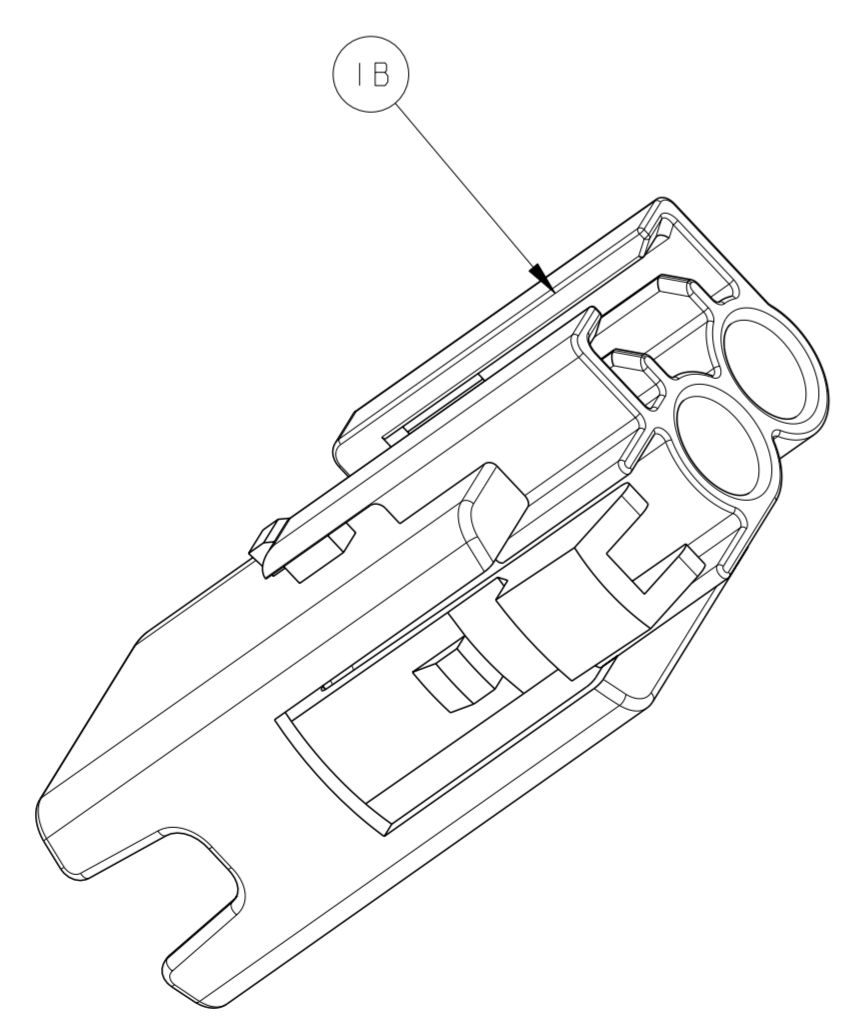

2 WAY MALE, BLACK NON WATERPROOF VERSION WITHOUT RETAINER

ASSEMBLY	
T&B UNIVERSAL PART No	106048
TE PART No.	0-1437710-7
T&B FORD PART No	NPITA-0A02XX
FORD PART No	89FG-14489-ABB
TE PART No.	5-1437710-7

⚠️ OBSOLETE, SUPERSEDED BY 5-1437710-7

2 WAY MALE, NATURAL NON WATERPROOF VERSION WITHOUT RETAINER

ASSEMBLY	
T&B UNIVERSAL PART No	106048-N
TE PART No.	6-1437710-8
T&B FORD PART No	NPITA-NA02XX
FORD PART No	89FG-14489-ABB
TE PART No.	6-1437710-8

2 WAY MALE, RED NON WATERPROOF VERSION WITHOUT RETAINER

ASSEMBLY	
T&B UNIVERSAL PART No	106048-R
TE PART No.	-
T&B FORD PART No	NPITA-RA02XX
FORD PART No	89FG-14489-ABB
TE PART No.	-

2 WAY MALE, GREY NON WATERPROOF VERSION WITHOUT RETAINER

ASSEMBLY	
T&B UNIVERSAL PART No	106048-G
TE PART No.	6-1437710-5
T&B FORD PART No	NPITA-GA02XX
FORD PART No	89FG-14489-ABB
TE PART No.	6-1437710-5

2 WAY MALE, YELLOW NON WATERPROOF VERSION WITHOUT RETAINER

ASSEMBLY	
T&B UNIVERSAL PART No	106048-Y
TE PART No.	7-1437710-4
T&B FORD PART No	NPITA-YA02XX
FORD PART No	89FG-14489-ABB
TE PART No.	7-1437710-4

2 WAY MALE, BLUE NON WATERPROOF VERSION WITHOUT RETAINER

ASSEMBLY	
T&B UNIVERSAL PART No	106048-D
TE PART No.	6-1437710-1
T&B FORD PART No	NPITA-DA02XX
FORD PART No	89FG-14489-ABB
TE PART No.	6-1437710-1

⚠️ IMPORTANT! ADD COLOUR AT ORDERS WITH FORD-PN'S
E.G. 91AG-14A464-BBC RED