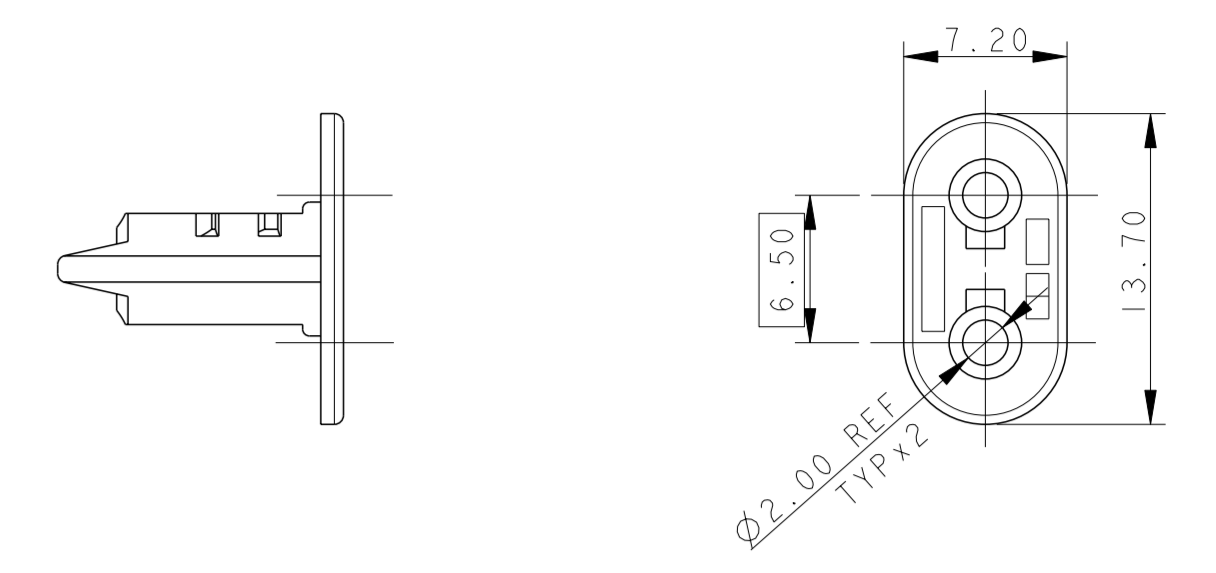

2 WAY MALE, NATURAL WATERPROOF VERSION WITH RETAINER

ASSEMBLY	
T&B UNIVERSAL PART No	106049-N
TE PART No.	1-1437710-0
T&B FORD PART No	NPITA-NOR2XX
FORD PART No	91AG-14A464-BBC
TE PART No.	6-1437710-7

⚠️ OBSOLETE, SUPERSEDED BY 6-1437710-7

2 WAY MALE, RED WATERPROOF VERSION WITH RETAINER

ASSEMBLY	
T&B UNIVERSAL PART No	106049-R
TE PART No.	1-1437710-1
T&B FORD PART No	NPITA-ROR2XX
FORD PART No	91AG-14A464-BBC
TE PART No.	7-1437710-0

⚠️ OBSOLETE, SUPERSEDED BY 7-1437710-0

2 WAY MALE, GREY WATERPROOF VERSION WITH RETAINER

ASSEMBLY	
T&B UNIVERSAL PART No	106049-G
TE PART No.	6-1437710-4
T&B FORD PART No	NPITA-GOR2XX
FORD PART No	91AG-14A464-BBC
TE PART No.	6-1437710-4

2 WAY MALE, YELLOW WATERPROOF VERSION WITH RETAINER

ASSEMBLY	
T&B UNIVERSAL PART No	106049-Y
TE PART No.	7-1437710-3
T&B FORD PART No	NPITA-YOR2XX
FORD PART No	91AG-14A464-BBC
TE PART No.	7-1437710-3

⚠️ OBSOLETE, SUPERSEDED BY 6-1437710-0

2 WAY MALE, BLUE WATERPROOF VERSION WITH RETAINER

ASSEMBLY	
T&B UNIVERSAL PART No	106049-D
TE PART No.	0-1437710-9
T&B FORD PART No	NPITA-DOR2XX
FORD PART No	91AG-14A464-BBC
TE PART No.	6-1437710-0

⚠️ OBSOLETE, SUPERSEDED BY 6-1437710-0

2 SPACER

WATERPROOF (LIGHT BLUE)
NOT WATERPROOF (RED)