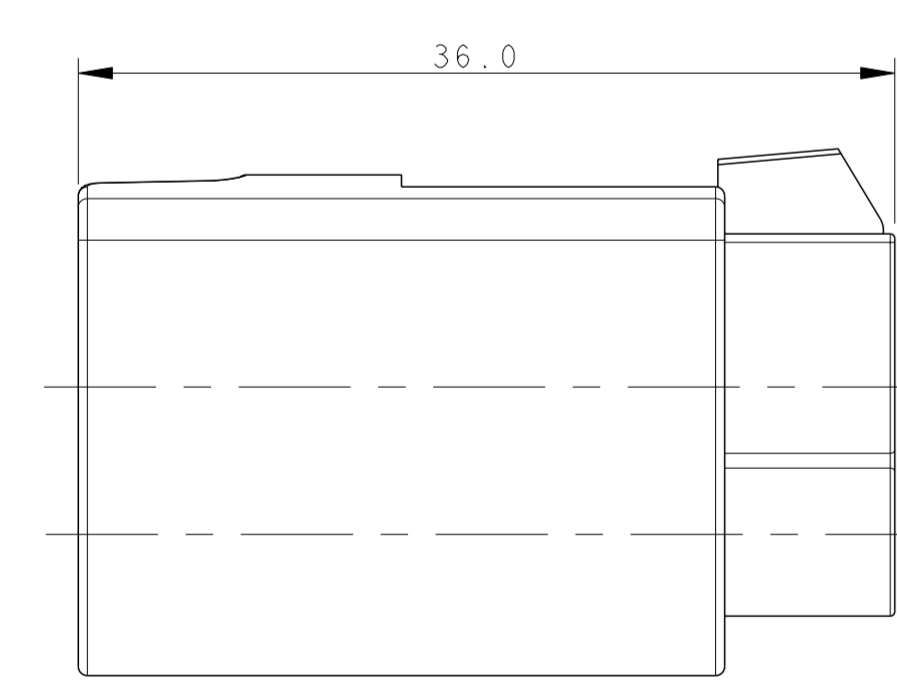

2 WAY MALE, BLACK NON WATERPROOF VERSION WITHOUT RETAINER

ASSEMBLY	
T&B UNIVERSAL PART No	106048
TE PART No.	0-1437710-7
T&B FORD PART No	NPITA-0A02XX
FORD PART No	89FG-14489-ABB
TE PART No.	5-1437710-7

⚠️ OBSOLETE, SUPERSEDED BY 5-1437710-7

2 WAY MALE, NATURAL NON WATERPROOF VERSION WITHOUT RETAINER

ASSEMBLY	
T&B UNIVERSAL PART No	106048-N
TE PART No.	6-1437710-8
T&B FORD PART No	NPITA-NA02XX
FORD PART No	89FG-14489-ABB
TE PART No.	6-1437710-8

2 WAY MALE, RED NON WATERPROOF VERSION WITHOUT RETAINER

ASSEMBLY	
T&B UNIVERSAL PART No	106048-R
TE PART No.	-
T&B FORD PART No	NPITA-RA02XX
FORD PART No	89FG-14489-ABB
TE PART No.	-

2 WAY MALE, GREY NON WATERPROOF VERSION WITHOUT RETAINER

ASSEMBLY	
T&B UNIVERSAL PART No	106048-G
TE PART No.	6-1437710-5
T&B FORD PART No	NPITA-GA02XX
FORD PART No	89FG-14489-ABB
TE PART No.	6-1437710-5

2 WAY MALE, YELLOW NON WATERPROOF VERSION WITHOUT RETAINER

ASSEMBLY	
T&B UNIVERSAL PART No	106048-Y
TE PART No.	7-1437710-4
T&B FORD PART No	NPITA-YA02XX
FORD PART No	89FG-14489-ABB
TE PART No.	7-1437710-4

2 WAY MALE, BLUE NON WATERPROOF VERSION WITHOUT RETAINER

ASSEMBLY	
T&B UNIVERSAL PART No	106048-D
TE PART No.	6-1437710-1
T&B FORD PART No	NPITA-DA02XX
FORD PART No	89FG-14489-ABB
TE PART No.	6-1437710-1

⚠️ IMPORTANT! ADD COLOUR AT ORDERS WITH FORD-PN'S
E.G. 91AG-14A464-BBC RED