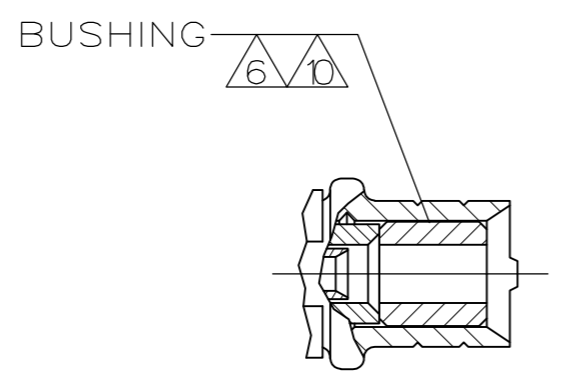

VIEW A

VIEW B

VIEW C

1. FOR CABLE SELECTION, FERRULE AND HANDTOOL PART NUMBERS, SEE I.S. 2024-2

- △2 GOLD PLATE PER MIL-G-45204,.000027 MINIMUM THICKNESS
- △3 GOLD PLATE PER MIL-G-45204,.000045 MINIMUM THICKNESS
- △4 GOLD PLATE PER MIL-G-45204,.000030 MINIMUM THICKNESS
- △5 GOLD PLATE PER MIL-G-45204,.000050 MINIMUM THICKNESS
- △6 TIN PLATE PER MIL-T-10272
- △7 BRASS PER QQ-B-626
- △8 BRASS PER MIL-C-50
- △9 POLYPROPYLENE,GENERAL PURPOSE
- △10 BRASS PER ASTM-B-135
- △11 STAINLESS STEEL,SPRING TEMPER PER QQ-S-766
- △12 PTFE PER MIL-P-19468
- △13 SIGHT HOLE VISIBLE THROUGH THE PORT SLOT ON RETENTION SPRING
- △14 OBSOLETE PARTS: OBSOLETE CIS STREAMLINING PER D.RENAUD/D.SINISI