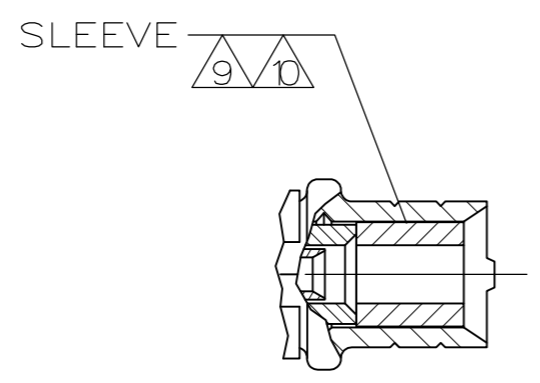

VIEW A

VIEW B

VIEW C

1. FOR CABLE SELECTION, FERRULE AND HANDTOOL PART NUMBERS, SEE I.S. 2024-2

- △2 GOLD PLATE PER MIL-G-45204,.000027 MINIMUM THICKNESS
- △3 GOLD PLATE PER MIL-G-45204,.000045 MINIMUM THICKNESS
- △4 GOLD PLATE PER MIL-G-45204,.000030 MINIMUM THICKNESS
- △5 GOLD PLATE PER MIL-G-45204,.000050 MINIMUM THICKNESS
- △6 TIN PLATE PER MIL-T-10272
- △7 BRASS PER QQ-B-626
- △8 BRASS PER MIL-C-50
- △9 POLYPROPYLENE,GENERAL PURPOSE
- △10 BRASS PER ASTM-B-135
- △11 STAINLESS STEEL,SPRING TEMPER PER QQ-S-766
- △12 PTFE PER MIL-P-19468
- △13 SIGHT HOLE VISIBLE THROUGH THE PORT SLOT ON RETENTION SPRING
- △14 OBSOLETE PARTS: OBSOLETE CIS STREAMLINING PER D.RENAUD/D.SINISI