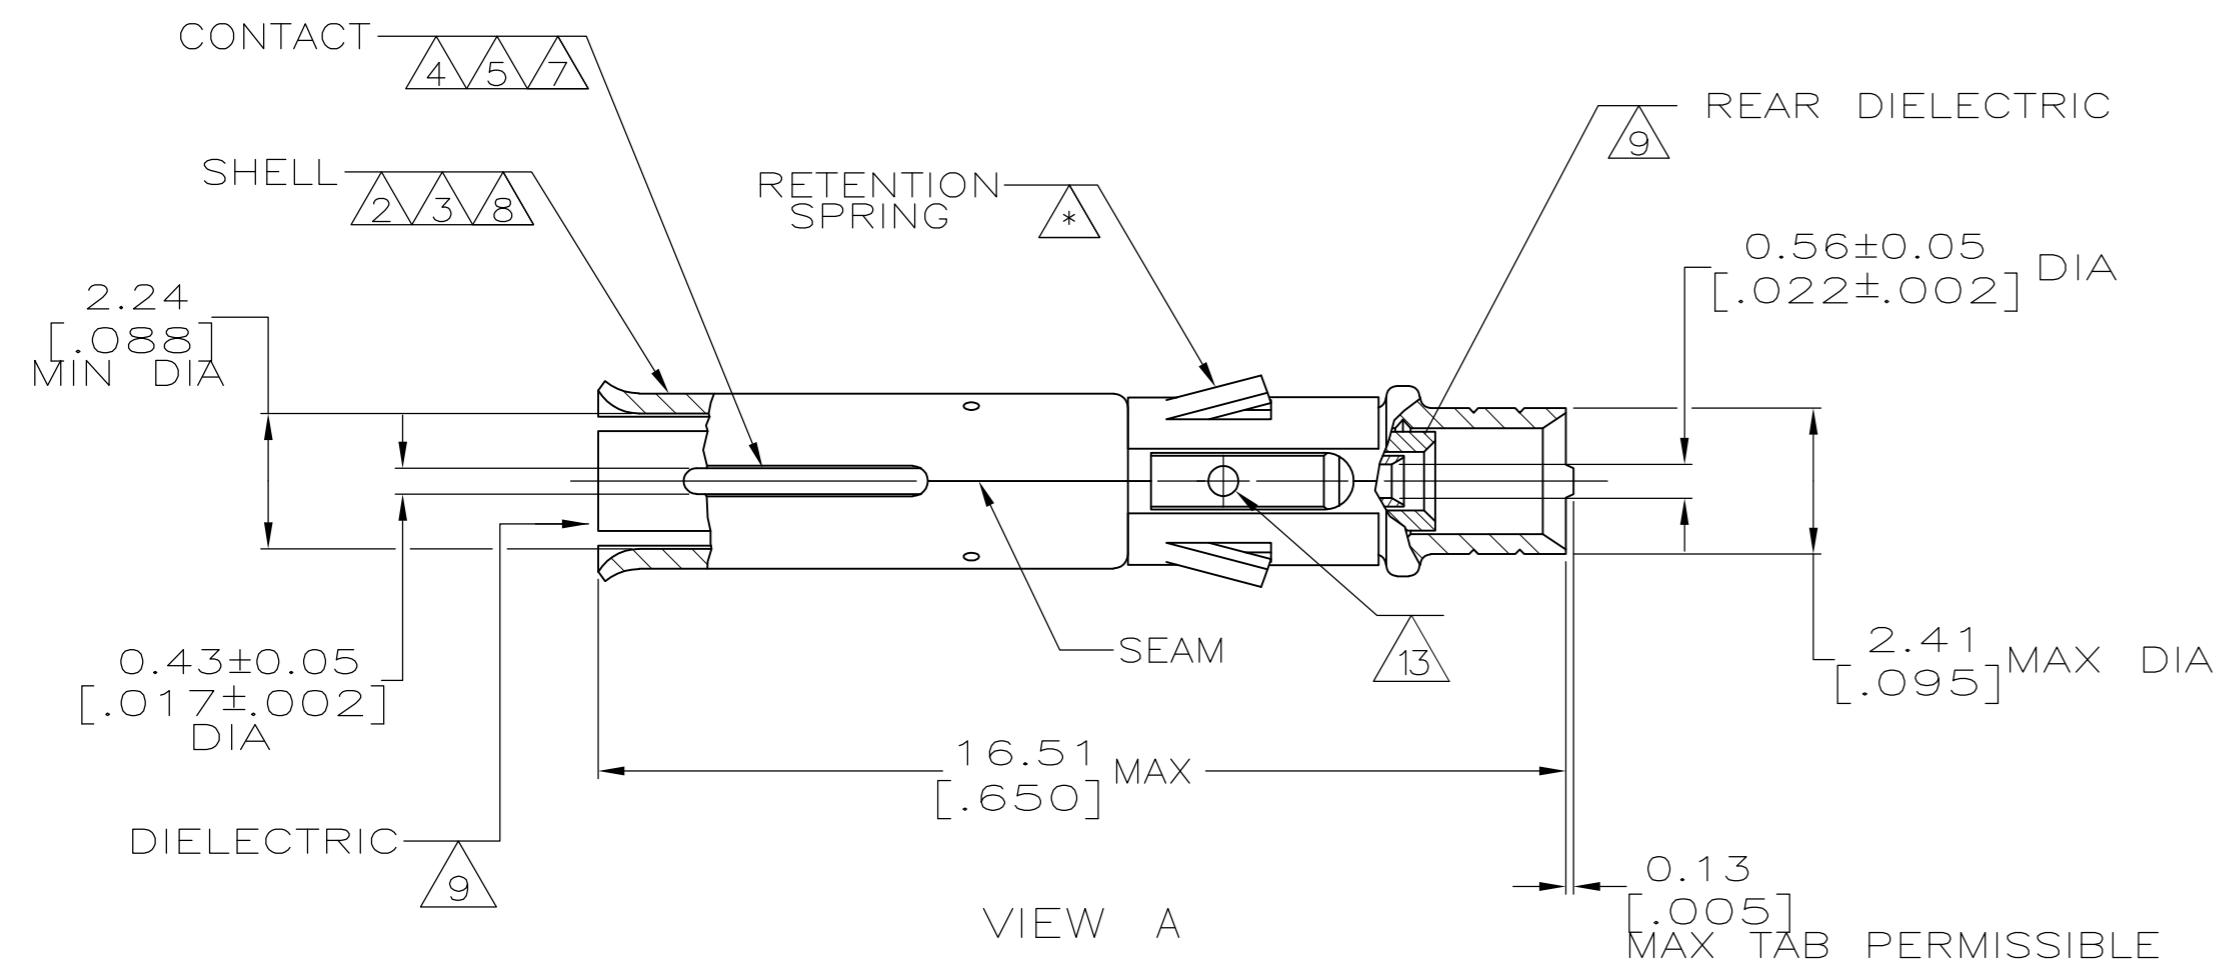

VIEW A

VIEW B

VIEW C

1. FOR CABLE SELECTION, FERRULE AND HANDTOOL PART NUMBERS, SEE I.S. 2024-2

- △2 GOLD PLATE PER MIL-G-45204,.000027 MINIMUM THICKNESS
- △3 GOLD PLATE PER MIL-G-45204,.000045 MINIMUM THICKNESS
- △4 GOLD PLATE PER MIL-G-45204,.000030 MINIMUM THICKNESS
- △5 GOLD PLATE PER MIL-G-45204,.000050 MINIMUM THICKNESS
- △6 TIN PLATE PER MIL-T-10272
- △7 BRASS PER QQ-B-626
- △8 BRASS PER MIL-C-50
- △9 POLYPROPYLENE,GENERAL PURPOSE
- △10 BRASS PER ASTM-B-135
- △11 STAINLESS STEEL,SPRING TEMPER PER QQ-S-766
- △12 PTFE PER MIL-P-19468
- △13 SIGHT HOLE VISIBLE THROUGH THE PORT SLOT ON RETENTION SPRING
- △14 OBSOLETE PARTS: OBSOLETE CIS STREAMLINING PER D.RENAUD/D.SINISI

THIS DRAWING IS A CONTROLLED DOCUMENT. DWN 4-23-91 B. WERNER
 CHK 5-3-91 D. DOYE
 APVD -
 PRODUCT SPEC -
 APPLICATION SPEC -
 WEIGHT -

DIMENSIONS: INCHES
 TOLERANCES UNLESS OTHERWISE SPECIFIED:
 0 PLC ± -
 1 PLC ± -
 2 PLC ± -
 3 PLC ± -
 4 PLC ± -
 ANGLES ± -
 FINISH SEE TABLE

MATERIAL SEE TABLE

TE Connectivity
 SOCKET ASSEMBLY, SERIES SUBMINIATURE

SIZE A2 CAGE CODE 00779 DRAWING NO C=51565 RESTRICTED TO -
 SCALE 8:1 SHEET 1 of 1 REV N2

X-ON Electronics

Largest Supplier of Electrical and Electronic Components