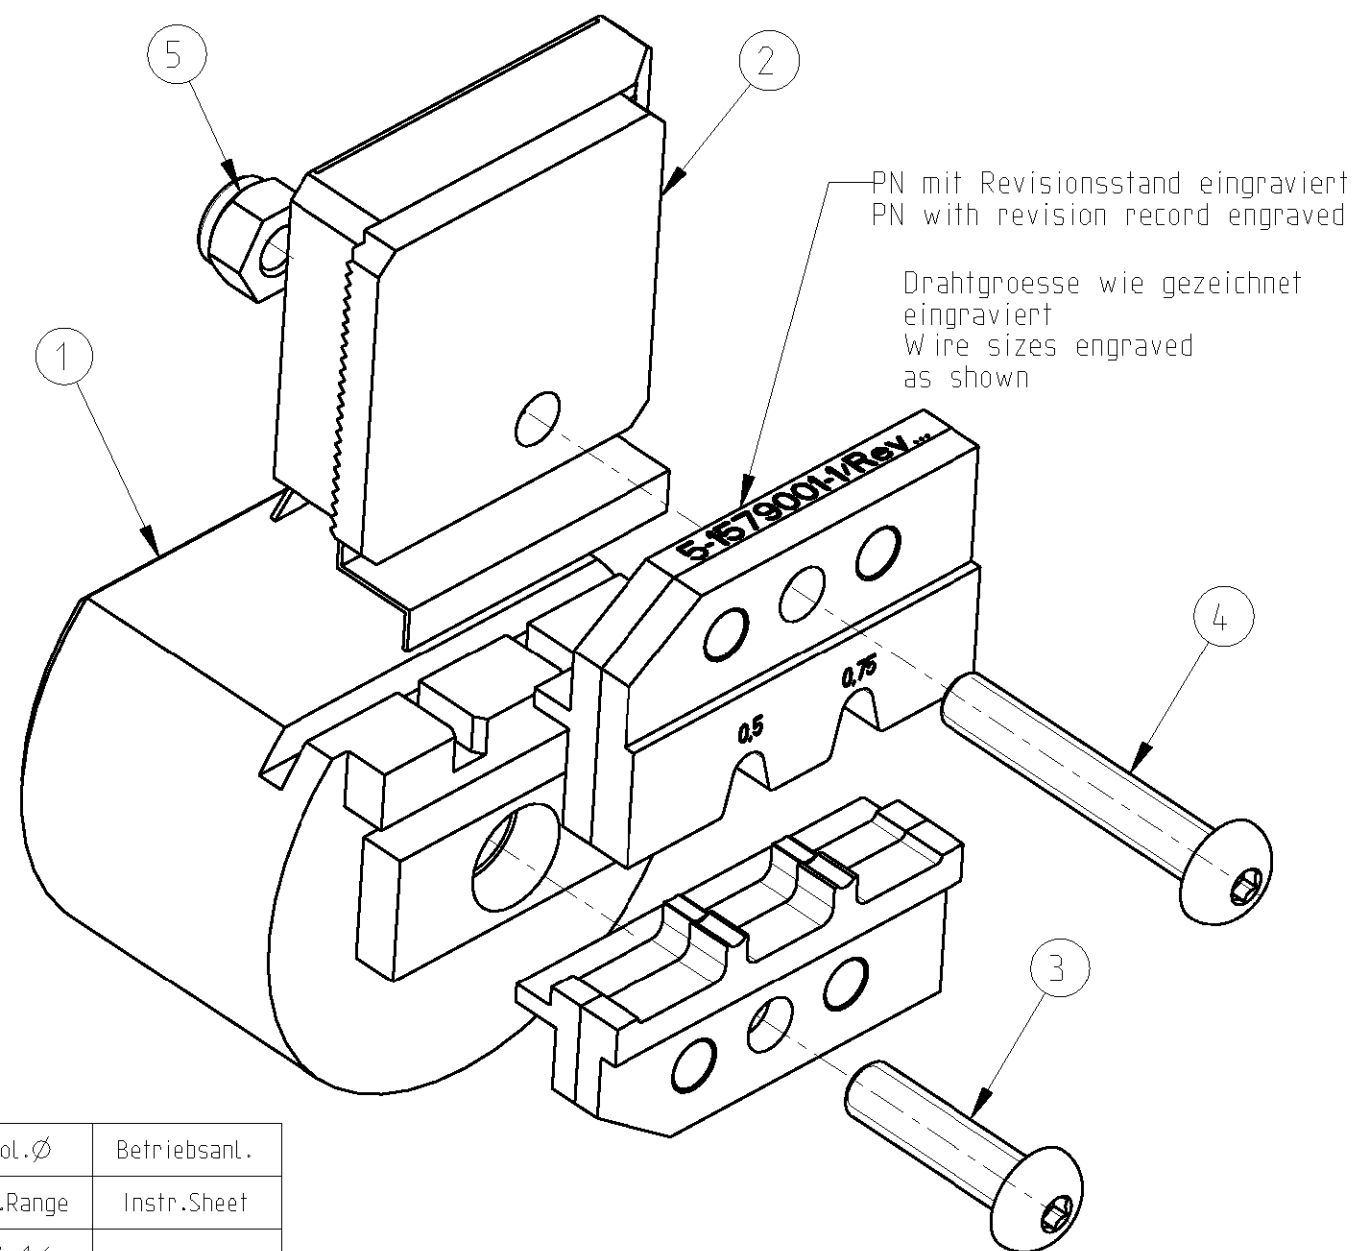

THIS DRAWING IS UNPUBLISHED. RELEASED FOR PUBLICATION 2005
 © COPYRIGHT 2005 BY TYCO ELECTRONICS CORPORATION. ALL RIGHTS RESERVED.

LOC	DIST	REVISIONS			
P	LTR	DESCRIPTION	DATE	DWN	APVD
A1	-				

Matrize in Kombination mit Ergocrimp Basishandzange PN 539635-1 verwenden
 Use die in combination with Ergocrimp basis hand tool PN 539635-1

Matrize im Karton mit Bedienungsanleitung 411-18294 verpackt
 Die packed in a cardboard with instruction sheet 411-18294

5-1579001-1	1	6-0744010-6	Instruction Sheet	Bedienungsanleitung	6
	1	0-0519024-2	Nut M4 DIN 985	Mutter M4 DIN 985	5
	1	1-0519151-3	Screw M4x25	Schraube M4x25	4
	1	1-0519151-1	Screw M4x16	Schraube M4x16	3
	1	9-1579005-5	Locator Assembly	Drahtanschlag	2
	1	9-1579005-2	Contact Locator	Kontaktpositionierer	1
	QTY Stck	PN	Description	Benennung	Pos.

<small>THIS DRAWING IS A CONTROLLED DOCUMENT FOR TYCO ELECTRONICS CORPORATION IT IS SUBJECT TO CHANGE AND THE CONTROLLING ENGINEERING ORGANIZATION SHOULD BE CONTACTED FOR THE LATEST REVISION.</small>		DWN Ch.Witt	13JAN2006	tyco Electronics tyco Electronics AMP GmbH D - 64625 Bensheim	
DIMENSIONS: mm 		TOLERANCES UNLESS OTHERWISE SPECIFIED: 0 PLC ± 1 PLC ± 2 PLC ± 3 PLC ± 4 PLC ± ANGLES ±1°		NAME ERGOCRIMP DIE SET MQS 0.63 mm Ergocrimp Matrize MQS 0.63 mm	
MATERIAL -		FINISH -		PRODUCT SPEC - APPLICATION SPEC - WEIGHT -	SIZE A3 CAGE CODE 00779 DRAWING NO C-5-1579001-1 RESTRICTED TO -
CUSTOMER DRAWING				SCALE 2:1	SHEET 1 OF 1 REV A