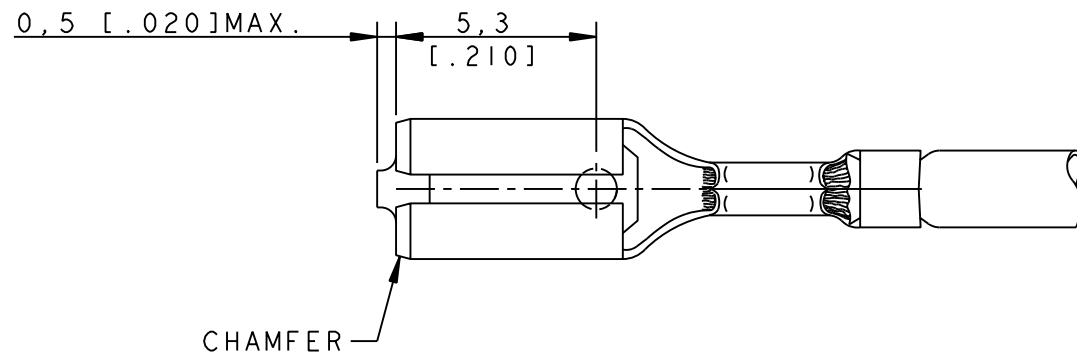

DO NOT SCALE

DIMENSIONS IN mm

METRIC

THIRD ANGLE
PROJECTION

⚠ OBSOLETE PARTS: OBSOLETE CIS STREAMLINING PER D.RENAUD/D.SINISI

FITS TAB 0,8
[.032] THICK

⚠ OBSOLETE

OBSOLETE
⚠

⚠ OBSOLETE

MAKE FROM STRIP PN	FINISH	MATERIAL	LOOSE PIECE PARTNUMBER
6-160303-3	PRE-TIN HOT DIP	PHOSPHORBRONZE	6-160321-3
6-160303-2	TIN-LEAD	BRASS	6-160321-2
6-160303-0	PRE-TIN HOT DIP	PHOSPHORBRONZE	6-160321-0
5-160303-9	PRE-TIN HOT DIP	BRASS	5-160321-9
5-160303-6	TIN	PHOSPHORBRONZE	5-160321-6
5-160303-4	GOLD	BRASS	5-160321-4
5-160303-3	SILVER	BRASS	5-160321-3
5-160303-2	TIN	BRASS	5-160321-2
5-160303-1	NONE	BRASS	5-160321-1

WIRE RANGE :
0,3-0,56 mm
INSULATION RANGE :
1,0-2,0 DIA.

CUSTOMER DRAWING FOR REFERENCE ONLY
WILL NOT BE UPDATED
© COPYRIGHT 19 - BY AMP HOLLAND B.V.
ALL INTERNATIONAL RIGHTS RESERVED. AMP PRODUCTS MAY BE
COVERED BY U.S. AND FOREIGN AND/OR PATENTS PENDING.
THIS DRAWING IS UNPUBLISHED
RELEASED FOR PUBLICATION - ,19 -