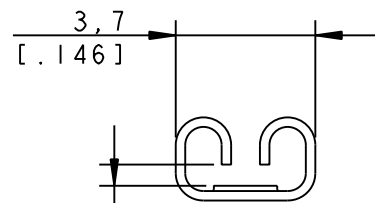

DO NOT SCALE

DIMENSIONS IN mm

METRIC

THIRD ANGLE
PROJECTION

⚠ OBSOLETE PARTS: OBSOLETE CIS STREAMLINING PER D.RENAUD/D.SINISI

FITS TAB 0,8
[.032] THICK

⚠ OBSOLETE

OBSOLETE
⚠

⚠ OBSOLETE

MAKE FROM STRIP PN	FINISH	MATERIAL	LOOSE PIECE PARTNUMBER
6-160303-3	PRE-TIN HOT DIP	PHOSPHORBRONZE	6-160321-3
6-160303-2	TIN-LEAD	BRASS	6-160321-2
6-160303-0	PRE-TIN HOT DIP	PHOSPHORBRONZE	6-160321-0
5-160303-9	PRE-TIN HOT DIP	BRASS	5-160321-9
5-160303-6	TIN	PHOSPHORBRONZE	5-160321-6
5-160303-4	GOLD	BRASS	5-160321-4
5-160303-3	SILVER	BRASS	5-160321-3
5-160303-2	TIN	BRASS	5-160321-2
5-160303-1	NONE	BRASS	5-160321-1

WIRE RANGE :
0,3-0,56 mm
INSULATION RANGE :
1,0-2,0 DIA.

CUSTOMER DRAWING FOR REFERENCE ONLY
WILL NOT BE UPDATED
© COPYRIGHT 19 - BY AMP HOLLAND B.V.
ALL INTERNATIONAL RIGHTS RESERVED. AMP PRODUCTS MAY BE
COVERED BY U.S. AND FOREIGN AND/OR PATENTS PENDING.
THIS DRAWING IS UNPUBLISHED
RELEASED FOR PUBLICATION - ,19 -