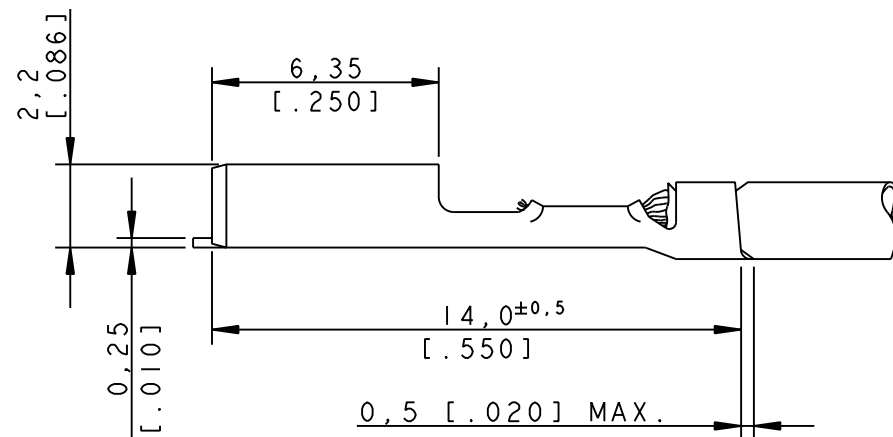

DO NOT SCALE

DIMENSIONS IN mm

METRIC

THIRD ANGLE
PROJECTION

⚠ OBSOLETE PARTS: OBSOLETE CIS STREAMLINING PER D.RENAUD/D.SINISI

FITS TAB 0,8
[.032] THICK

⚠ OBSOLETE

OBSOLETE
⚠

⚠ OBSOLETE

MAKE FROM STRIP PN	FINISH	MATERIAL	LOOSE PIECE PARTNUMBER
6-160303-3	PRE-TIN HOT DIP	PHOSPHORBRONZE	6-160321-3
6-160303-2	TIN-LEAD	BRASS	6-160321-2
6-160303-0	PRE-TIN HOT DIP	PHOSPHORBRONZE	6-160321-0
5-160303-9	PRE-TIN HOT DIP	BRASS	5-160321-9
5-160303-6	TIN	PHOSPHORBRONZE	5-160321-6
5-160303-4	GOLD	BRASS	5-160321-4
5-160303-3	SILVER	BRASS	5-160321-3
5-160303-2	TIN	BRASS	5-160321-2
5-160303-1	NONE	BRASS	5-160321-1

WIRE RANGE :
0,3-0,56 mm
INSULATION RANGE :
1,0-2,0 DIA.

CUSTOMER DRAWING FOR REFERENCE ONLY
WILL NOT BE UPDATED
© COPYRIGHT 19 - BY AMP HOLLAND B.V.
ALL INTERNATIONAL RIGHTS RESERVED. AMP PRODUCTS MAY BE
COVERED BY U.S. AND FOREIGN AND/OR PATENTS PENDING.
THIS DRAWING IS UNPUBLISHED
RELEASED FOR PUBLICATION - ,19 -