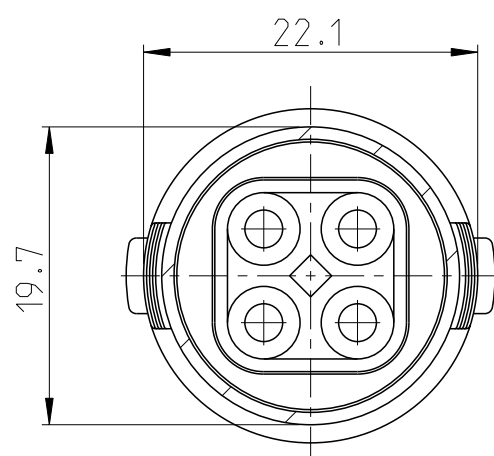

LOC
FM

DIST
1

REVISIONS

P	LTR	DESCRIPTION	DATE	DWN	APVD
	F1	ECR-11-019262	25OCT2011	GN	GB

O-RING PN:188522-1 BOTH SIDES

CAP HOUSING PN: 167718

NOTES:

- "O"-RING IS LUBRICATED WITH A SOLUTION OF:
 - DODUCONTA B25 - 50%
 - ISOPROPYL ALCOOL - 50%

SECTION A-A

FOR REFERENCE ONLY
WILL NOT BE UPDATED

COLOR	MATERIAL	PART NUMBER
YELLOW	ZYTEL ST 801, U.V. RESISTANT, POLYAMIDE 6.6	5-167731-4
RED		5-167731-3
BLACK		5-167731-2
WHITE		5-167731-1
YELLOW	OBSOLETE	167731-4
RED		167731-3
BLACK		167731-2
WHITE		167731-1
COLOR	MATERIAL	PART NUMBER

THIS DRAWING IS A CONTROLLED DOCUMENT.

DIMENSIONS:	TOLERANCES UNLESS OTHERWISE SPECIFIED:
mm	
	0 PLC ±
	1 PLC ±
	2 PLC ±
	3 PLC ±
	4 PLC ±
	ANGLES ±
MATERIAL	FINISH

DWN	R.v. LOKVEN	20OCT83
CHK	H.VD STEEN	20OCT83
APVD	L.VAN SOEST	31OCT83
PRODUCT SPEC	-	-
APPLICATION SPEC	-	-
WEIGHT	-	-

STE TE Connectivity			
NAME 4 POS ECONOSEAL SERIES EH CONNECTOR CAP ASSY			
SIZE	CAGE CODE	DRAWING NO	RESTRICTED TO
A3	00779	©=167731	-

CUSTOMER DRAWING SCALE 2:1 SHEET 1 OF 1 REV F1

X-ON Electronics

Largest Supplier of Electrical and Electronic Components