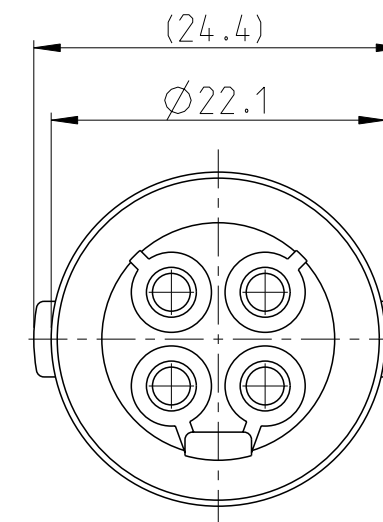

LOC
FM

DIST
1

REVISIONS

P	LTR	DESCRIPTION	DATE	DWN	APVD
	F1	ECR-11-019262	25OCT2011	GN	GB

O-RING PN:188522-1 BOTH SIDES

CAP HOUSING PN: 167718

NOTES:

- "O"-RING IS LUBRICATED WITH A SOLUTION OF:
 - DODUCONTA B25 - 50%
 - ISOPROPYL ALCOOL - 50%

SECTION A-A

FOR REFERENCE ONLY
WILL NOT BE UPDATED

COLOR	MATERIAL	PART NUMBER
YELLOW	ZYTEL ST 801, U.V. RESISTANT, POLYAMIDE 6.6	5-167731-4
RED		5-167731-3
BLACK		5-167731-2
WHITE		5-167731-1
YELLOW	OBSOLETE	167731-4
RED		167731-3
BLACK		167731-2
WHITE		167731-1
COLOR	MATERIAL	PART NUMBER

THIS DRAWING IS A CONTROLLED DOCUMENT.

DIMENSIONS:	TOLERANCES UNLESS OTHERWISE SPECIFIED:
mm	
	0 PLC ±
	1 PLC ±
	2 PLC ±
	3 PLC ±
	4 PLC ±
	ANGLES ±
MATERIAL	FINISH

DWN	R.v. LOKVEN	20OCT83
CHK	H.VD STEEN	20OCT83
APVD	L.VAN SOEST	31OCT83
PRODUCT SPEC	-	-
APPLICATION SPEC	-	-
WEIGHT	-	-

STE TE Connectivity			
NAME 4 POS ECONOSEAL SERIES EH CONNECTOR CAP ASSY			
SIZE	CAGE CODE	DRAWING NO	RESTRICTED TO
A3	00779	©=167731	-

CUSTOMER DRAWING SCALE 2:1 SHEET 1 OF 1 REV F1

X-ON Electronics

Largest Supplier of Electrical and Electronic Components