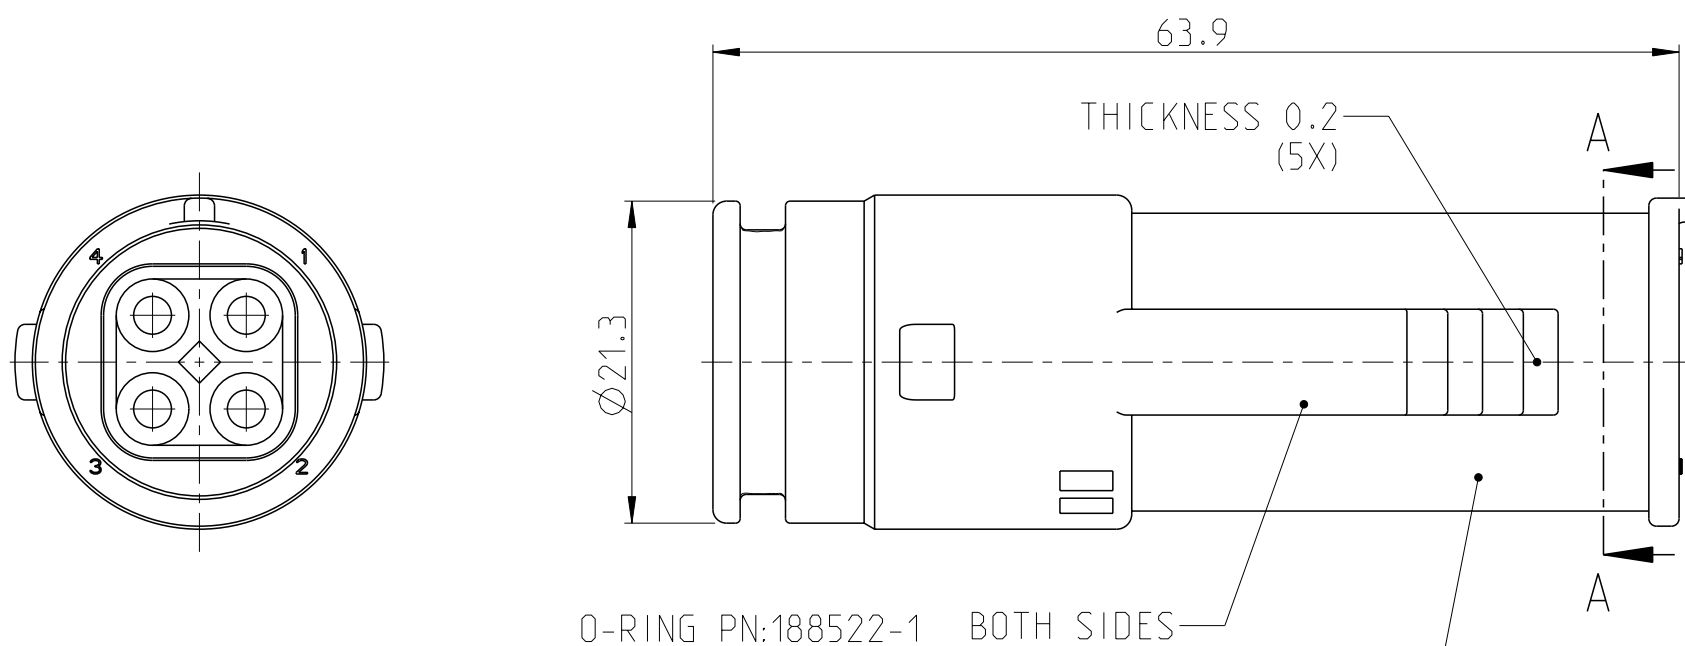

LOC
FM

DIST
1

REVISIONS

P	LTR	DESCRIPTION	DATE	DWN	APVD
	F1	ECR-11-019262	25OCT2011	GN	GB

O-RING PN:188522-1 BOTH SIDES

CAP HOUSING PN: 167718

NOTES:

- "O"-RING IS LUBRICATED WITH A SOLUTION OF:
 - DODUCONTA B25 - 50%
 - ISOPROPYL ALCOOL - 50%

SECTION A-A

FOR REFERENCE ONLY
WILL NOT BE UPDATED

COLOR	MATERIAL	PART NUMBER
YELLOW	ZYTEL ST 801, U.V. RESISTANT, POLYAMIDE 6.6	5-167731-4
RED		5-167731-3
BLACK		5-167731-2
WHITE		5-167731-1
YELLOW	OBSOLETE	167731-4
RED		167731-3
BLACK		167731-2
WHITE		167731-1
COLOR	MATERIAL	PART NUMBER

THIS DRAWING IS A CONTROLLED DOCUMENT.

DIMENSIONS:	TOLERANCES UNLESS OTHERWISE SPECIFIED:
mm	
	0 PLC ±
	1 PLC ±
	2 PLC ±
	3 PLC ±
	4 PLC ±
	ANGLES ±
MATERIAL	FINISH

DWN	R.v. LOKVEN	20OCT83
CHK	H.VD STEEN	20OCT83
APVD	L.VAN SOEST	31OCT83
PRODUCT SPEC	-	-
APPLICATION SPEC	-	-
WEIGHT	-	-

STE TE Connectivity			
NAME 4 POS ECONOSEAL SERIES EH CONNECTOR CAP ASSY			
SIZE	CAGE CODE	DRAWING NO	RESTRICTED TO
A3	00779	©=167731	-

CUSTOMER DRAWING SCALE 2:1 SHEET 1 OF 1 REV F1

X-ON Electronics

Largest Supplier of Electrical and Electronic Components