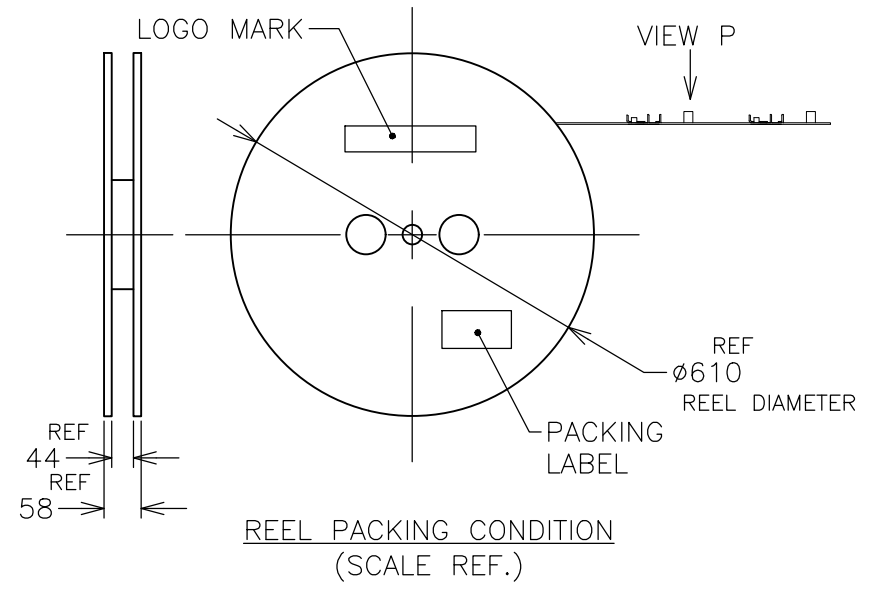

GENERAL TOLERANCE	
6 MAX.	±0.2
6 OVER MAX. 30	±0.3
30 OVER MAX. 120	±0.5
ANGLE	±2°

①	UPPER SHELL	COPPER ALLOY, Au OVER Ni
ITEM	PART NAME	MATERIAL & FINISH

THIS DRAWING IS A CONTROLLED DOCUMENT.

DIMENSIONS: 単位: 耗 mm	TOLERANCES UNLESS OTHERWISE SPECIFIED: 一般公差
	0 RLC ± -
	1 PLC ± -
	2 PLC ± -
	3 PLC ± -
	4 PLC ± -
	ANGLES ± -
MATERIAL 材料	FINISH 仕上
-	-

DWN Y.SHINO 18SEP2009	TE Connectivity	
CHK S.KAJINUMA 18SEP2009		
APVD S.KAJINUMA 18SEP2009	NAME 名称	
PRODUCT SPEC 製品規格 108-78659	LCD COAXIAL EMBEDDED DISPLAY INTERFACE (LCEDI) 0.5mm PITCH PLUG UPPER SHELL	
APPLICATION SPEC 取付適用規格 114-5456	SIZE A3	CAGE CODE 00779
WEIGHT 0.000000	DRAWING NO 番号 G-2023347	RESTRICTED TO -
CUSTOMER DRAWING		SCALE 尺度 4:1
		SHEET 1 OF 1
		REV B