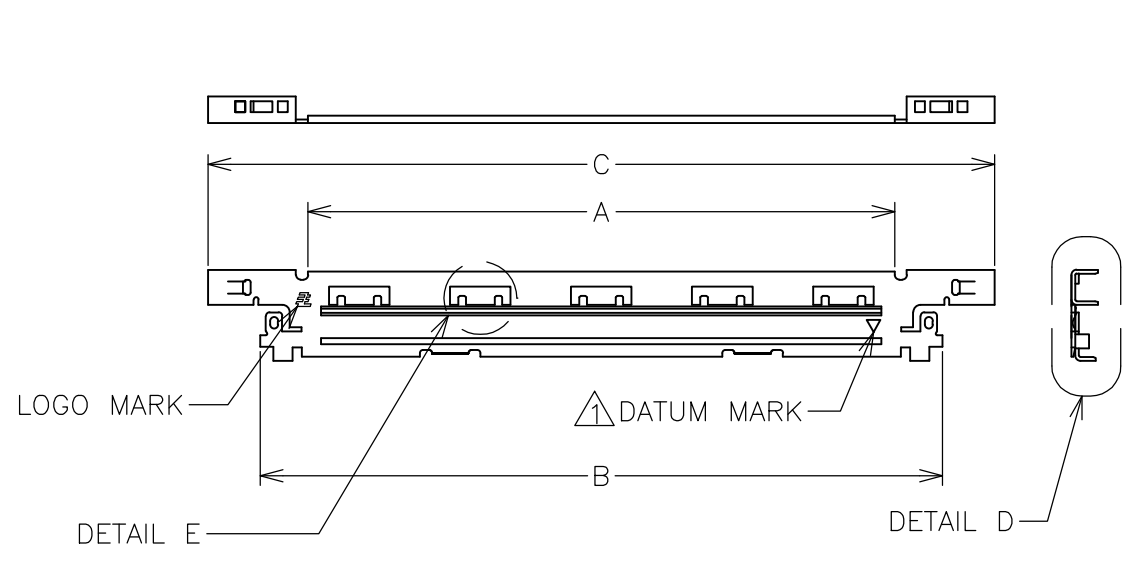

THIS DRAWING IS UNPUBLISHED. RELEASED FOR PUBLICATION
© COPYRIGHT - TE Connectivity Ltd. ALL RIGHTS RESERVED.

REVISIONS 変更				
P	LTR	DESCRIPTION	DATE	APVD
	B	REVISED PER ECO-19-000017	07JAN2019	K.G W.H

PART NO.	POS NO.	A	B	C	DATUM MARK	TOOLING STATUS
2023347-3	40	19.4	22.56	26	WITHOUT DATUM MARK	AVAILABLE
2023347-2	30	14.4	17.56	21		NOT AVAILABLE
2023347-1	20	9.4	12.56	16		NOT AVAILABLE
5-2023347-3	40	19.4	22.56	26	WITH DATUM MARK	NOT AVAILABLE
5-2023347-2	30	14.4	17.56	21		NOT AVAILABLE
5-2023347-1	20	9.4	12.56	16		NOT AVAILABLE

GENERAL TOLERANCE	
6 MAX.	±0.2
6 OVER MAX. 30	±0.3
30 OVER MAX. 120	±0.5
ANGLE	±2°

①	UPPER SHELL	COPPER ALLOY, Au OVER Ni
ITEM	PART NAME	MATERIAL & FINISH

THIS DRAWING IS A CONTROLLED DOCUMENT.

DIMENSIONS: 単位: 耗 mm	TOLERANCES UNLESS OTHERWISE SPECIFIED: 一般公差
	0 RLC ± -
	1 PLC ± -
	2 PLC ± -
	3 PLC ± -
	4 PLC ± -
	ANGLES ± -
MATERIAL 材料	FINISH 仕上
-	-

DWN Y.SHINO 18SEP2009	TE Connectivity	
CHK S.KAJINUMA 18SEP2009		
APVD S.KAJINUMA 18SEP2009	NAME 名称	
PRODUCT SPEC 製品規格 108-78659	LCD COAXIAL EMBEDDED DISPLAY INTERFACE (LCEDI) 0.5mm PITCH PLUG UPPER SHELL	
APPLICATION SPEC 取付適用規格 114-5456	SIZE A3	CAGE CODE 00779
WEIGHT 0.000000	DRAWING NO 番号 G-2023347	RESTRICTED TO -
CUSTOMER DRAWING		SCALE 尺度 4:1
		SHEET 1 OF 1
		REV B