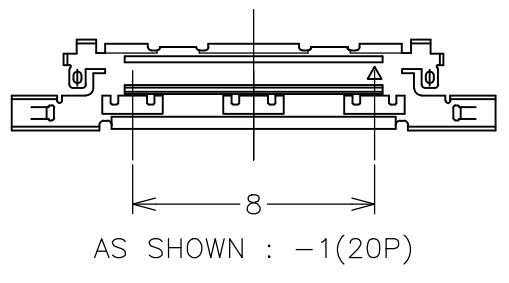

PART NO.	POS NO.	A	B	C	DATUM MARK	TOOLING STATUS
2023347-3	40	19.4	22.56	26	WITHOUT DATUM MARK	AVAILABLE
2023347-2	30	14.4	17.56	21		NOT AVAILABLE
2023347-1	20	9.4	12.56	16		NOT AVAILABLE
5-2023347-3	40	19.4	22.56	26	WITH DATUM MARK	NOT AVAILABLE
5-2023347-2	30	14.4	17.56	21		NOT AVAILABLE
5-2023347-1	20	9.4	12.56	16		NOT AVAILABLE

GENERAL TOLERANCE	
6 MAX.	±0.2
6 OVER MAX. 30	±0.3
30 OVER MAX. 120	±0.5
ANGLE	±2°

①	UPPER SHELL	COPPER ALLOY, Au OVER Ni
ITEM	PART NAME	MATERIAL & FINISH

THIS DRAWING IS A CONTROLLED DOCUMENT.

DIMENSIONS: 単位: 耗 mm	TOLERANCES UNLESS OTHERWISE SPECIFIED: 一般公差
	0 RLC ± -
	1 PLC ± -
	2 PLC ± -
	3 PLC ± -
	4 PLC ± -
	ANGLES ± -
MATERIAL 材料	FINISH 仕上
-	-

DWN Y.SHINO 18SEP2009	TE Connectivity	
CHK S.KAJINUMA 18SEP2009		
APVD S.KAJINUMA 18SEP2009	NAME 名称	
PRODUCT SPEC 製品規格 108-78659	LCD COAXIAL EMBEDDED DISPLAY INTERFACE (LCEDI) 0.5mm PITCH PLUG UPPER SHELL	
APPLICATION SPEC 取付適用規格 114-5456	SIZE A3	CAGE CODE 00779
WEIGHT 0.000000	DRAWING NO 番号 G-2023347	RESTRICTED TO -
CUSTOMER DRAWING		SCALE 尺度 4:1
		SHEET 1 OF 1
		REV B