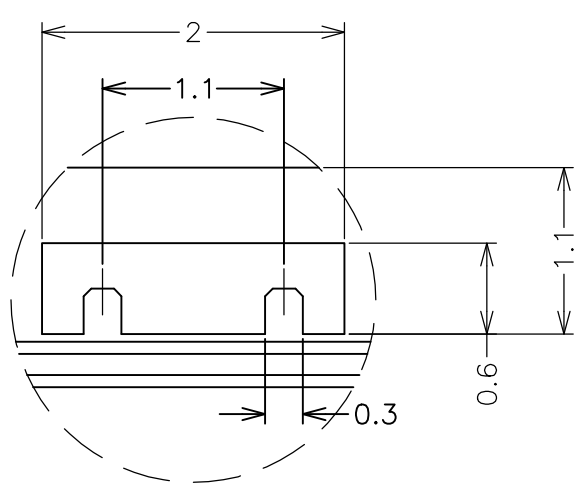

GENERAL TOLERANCE	
6 MAX.	±0.2
6 OVER MAX. 30	±0.3
30 OVER MAX. 120	±0.5
ANGLE	±2°

①	UPPER SHELL	COPPER ALLOY, Au OVER Ni
ITEM	PART NAME	MATERIAL & FINISH

THIS DRAWING IS A CONTROLLED DOCUMENT.

DIMENSIONS: 単位: 耗 mm	TOLERANCES UNLESS OTHERWISE SPECIFIED: 一般公差
	0 RLC ± -
	1 PLC ± -
	2 PLC ± -
	3 PLC ± -
	4 PLC ± -
	ANGLES ± -
MATERIAL 材料	FINISH 仕上
-	-

DWN Y.SHINO 18SEP2009	TE Connectivity	
CHK S.KAJINUMA 18SEP2009		
APVD S.KAJINUMA 18SEP2009	NAME 名称	
PRODUCT SPEC 製品規格 108-78659	LCD COAXIAL EMBEDDED DISPLAY INTERFACE (LCEDI) 0.5mm PITCH PLUG UPPER SHELL	
APPLICATION SPEC 取付適用規格 114-5456	SIZE A3	CAGE CODE 00779
WEIGHT 0.000000	DRAWING NO 番号 G-2023347	RESTRICTED TO -
CUSTOMER DRAWING		SCALE 尺度 4:1
		SHEET 1 OF 1
		REV B