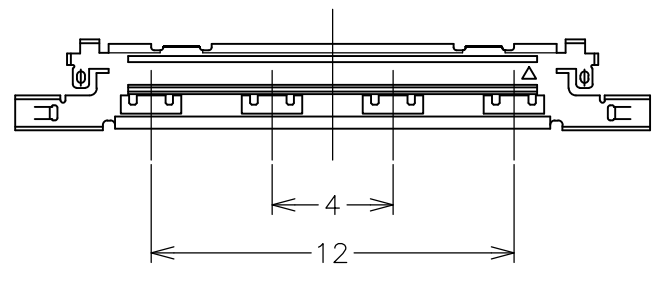

GENERAL TOLERANCE	
6 MAX.	±0.2
6 OVER MAX. 30	±0.3
30 OVER MAX. 120	±0.5
ANGLE	±2°

①	UPPER SHELL	COPPER ALLOY, Au OVER Ni
ITEM	PART NAME	MATERIAL & FINISH

THIS DRAWING IS A CONTROLLED DOCUMENT.

DIMENSIONS: 単位: 耗 mm	TOLERANCES UNLESS OTHERWISE SPECIFIED: 一般公差
	0 RLC ± -
	1 PLC ± -
	2 PLC ± -
	3 PLC ± -
	4 PLC ± -
	ANGLES ± -
MATERIAL 材料	FINISH 仕上
-	-

DWN Y.SHINO 18SEP2009	TE Connectivity	
CHK S.KAJINUMA 18SEP2009		
APVD S.KAJINUMA 18SEP2009	NAME 名称	
PRODUCT SPEC 製品規格 108-78659	LCD COAXIAL EMBEDDED DISPLAY INTERFACE (LCEDI) 0.5mm PITCH PLUG UPPER SHELL	
APPLICATION SPEC 取付適用規格 114-5456	SIZE A3	CAGE CODE 00779
WEIGHT 0.000000	DRAWING NO 番号 G-2023347	RESTRICTED TO -
CUSTOMER DRAWING		SCALE 尺度 4:1
		SHEET 1 OF 1
		REV B