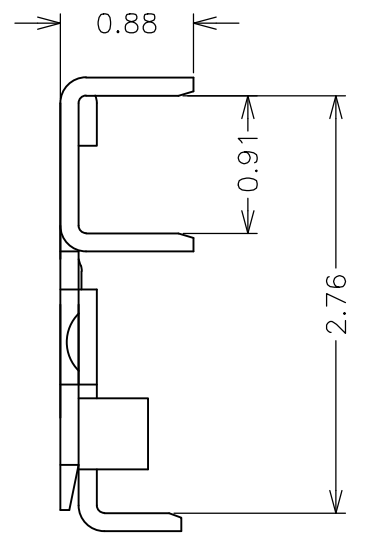

PART NO.	POS NO.	A	B	C	DATUM MARK	TOOLING STATUS
2023347-3	40	19.4	22.56	26	WITHOUT DATUM MARK	AVAILABLE
2023347-2	30	14.4	17.56	21		NOT AVAILABLE
2023347-1	20	9.4	12.56	16		NOT AVAILABLE
5-2023347-3	40	19.4	22.56	26	WITH DATUM MARK	NOT AVAILABLE
5-2023347-2	30	14.4	17.56	21		NOT AVAILABLE
5-2023347-1	20	9.4	12.56	16		NOT AVAILABLE

GENERAL TOLERANCE	
6 MAX.	±0.2
6 OVER MAX. 30	±0.3
30 OVER MAX. 120	±0.5
ANGLE	±2°

①	UPPER SHELL	COPPER ALLOY, Au OVER Ni
ITEM	PART NAME	MATERIAL & FINISH

THIS DRAWING IS A CONTROLLED DOCUMENT.

DIMENSIONS: 単位: 耗 mm	TOLERANCES UNLESS OTHERWISE SPECIFIED: 一般公差
	0 RLC ± -
	1 PLC ± -
	2 PLC ± -
	3 PLC ± -
	4 PLC ± -
	ANGLES ± -
MATERIAL 材料	FINISH 仕上
-	-

DWN Y.SHINO 18SEP2009	TE Connectivity	
CHK S.KAJINUMA 18SEP2009		
APVD S.KAJINUMA 18SEP2009	NAME 名称	
PRODUCT SPEC 製品規格 108-78659	LCD COAXIAL EMBEDDED DISPLAY INTERFACE (LCEDI) 0.5mm PITCH PLUG UPPER SHELL	
APPLICATION SPEC 取付適用規格 114-5456	SIZE A3	CAGE CODE 00779
WEIGHT 0.000000	DRAWING NO 番号 G-2023347	RESTRICTED TO -
CUSTOMER DRAWING		SCALE 尺度 4:1
		SHEET 1 OF 1
		REV B