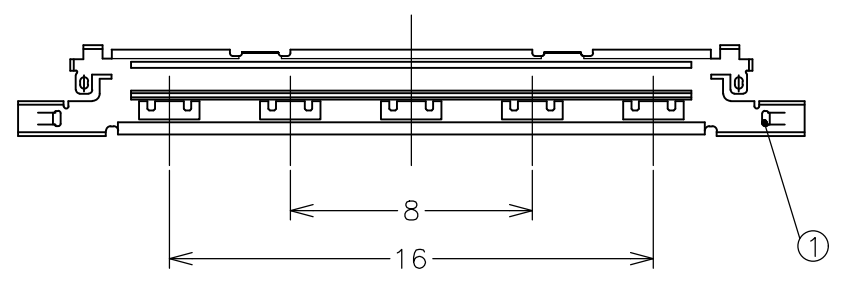

GENERAL TOLERANCE	
6 MAX.	±0.2
6 OVER MAX. 30	±0.3
30 OVER MAX. 120	±0.5
ANGLE	±2°

①	UPPER SHELL	COPPER ALLOY, Au OVER Ni
ITEM	PART NAME	MATERIAL & FINISH

THIS DRAWING IS A CONTROLLED DOCUMENT.

DIMENSIONS: 単位: 耗 mm	TOLERANCES UNLESS OTHERWISE SPECIFIED: 一般公差
	0 RLC ± -
	1 PLC ± -
	2 PLC ± -
	3 PLC ± -
	4 PLC ± -
	ANGLES ± -
MATERIAL 材料	FINISH 仕上
-	-

DWN Y.SHINO 18SEP2009	TE Connectivity	
CHK S.KAJINUMA 18SEP2009		
APVD S.KAJINUMA 18SEP2009	NAME 名称	
PRODUCT SPEC 製品規格 108-78659	LCD COAXIAL EMBEDDED DISPLAY INTERFACE (LCEDI) 0.5mm PITCH PLUG UPPER SHELL	
APPLICATION SPEC 取付適用規格 114-5456	SIZE A3	CAGE CODE 00779
WEIGHT 0.000000	DRAWING NO 番号 G-2023347	RESTRICTED TO -
CUSTOMER DRAWING		SCALE 尺度 4:1
		SHEET 1 OF 1
		REV B