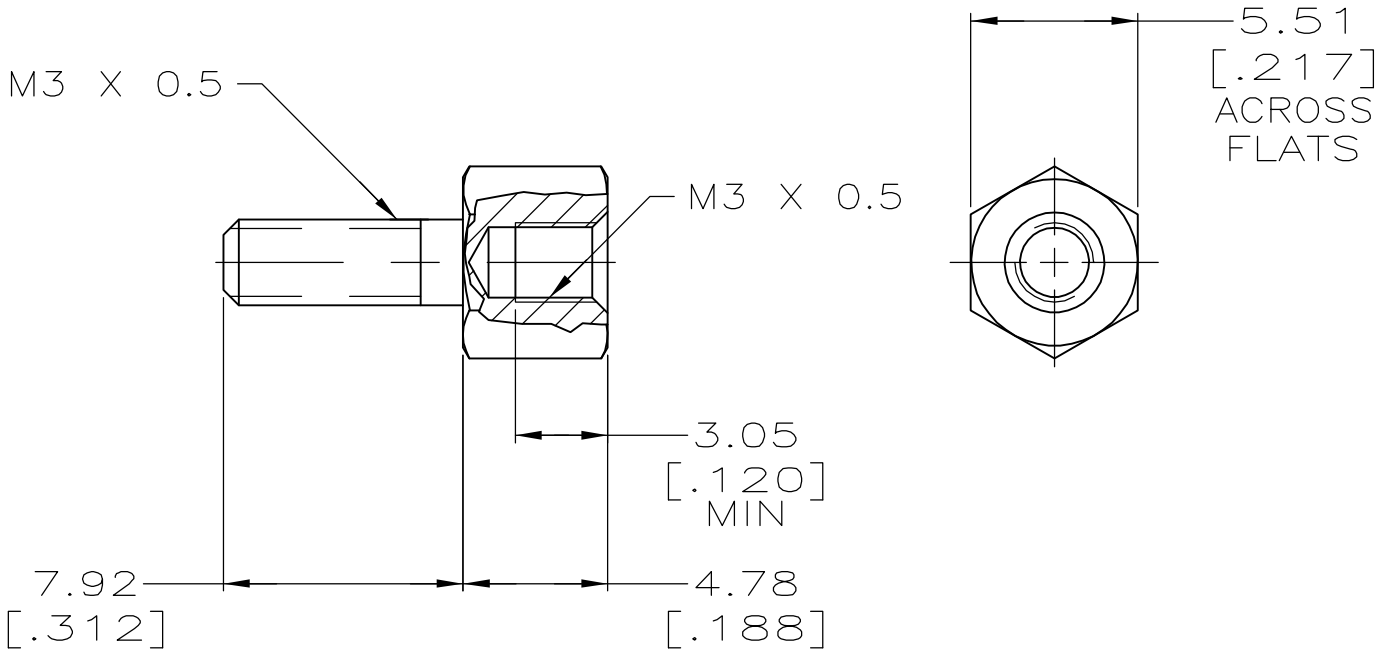

LOC	DIST	REVISIONS					
GP	00	P	LTR	DESCRIPTION	DATE	DWN	APVD
		0		RELEASED PER EC OS13-0207-05	23JUN05	RR	JG

- ① ZINC PLATED .000200-.000400 THICK, YELLOW CHROMATE COATING.
- ② ZINC PLATED .000200-.000400 THICK, CLEAR CHROMATE COATING.

②	5207882-3
①	5207882-2
FINISH	PART NUMBER

THIS DRAWING IS UNPUBLISHED.

ALL RIGHTS RESERVED.

© COPYRIGHT - BY TYCO ELECTRONICS CORPORATION.

DIMENSIONS: mm [INCHES]	DWN R.RICHARDSON	23JUN05	MATERIAL	CARBON STEEL	FINISH	SEE TABLE		
	CHK C.ROHDE	23JUN05	Tyco Electronics Corporation Harrisburg, Pa 17105-3608					
TOLERANCES UNLESS OTHERWISE SPECIFIED:	APVD M.WALMSLEY	23JUN05						
0 PLC ± -	PRODUCT SPEC	NAME SCREWLOCK, FEMALE, HD SERIES, METRIC, AMPLIMITE						
1 PLC ± -	—							
2 PLC ± 0.13 [.005]	APPLICATION SPEC	SIZE CAGE CODE DRAWING NO RESTRICTED TO						
3 PLC ± -	—							
4 PLC ± -	WEIGHT	A4 00779 C-5207882						
ANGLES ± -	CUSTOMER DRAWING		SCALE	4:1	SHEET	1 OF 1	REV	0