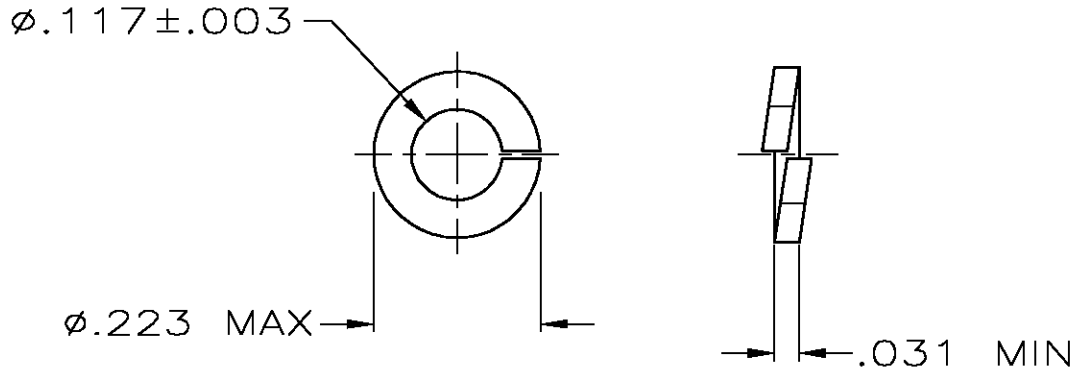

LOC	DIST	REVISIONS					
GP	00	P	LTR	DESCRIPTION	DATE	DWN	APVD
		0		RELEASED PER EC OS13-0207-05	24JAN05	RR	JG

RELEASED FOR PUBLICATION

ALL RIGHTS RESERVED.

BY TYCO ELECTRONICS CORPORATION.

THIS DRAWING IS UNPUBLISHED.

© COPYRIGHT

- 1 ZINC PLATED .000200-.000400 THICK, YELLOW CHROMATE COATING.
- 2 ZINC PLATED .000200-.000400 THICK, CLEAR CHROMATE COATING.
- 3 .000100 MIN TIN OVER .000050 MIN COPPER.

3	5207883-5
2	5207883-3
1	5207883-2
FINISH	PART NO

DIMENSIONS: INCHES	DWN	R.RICHARDSON	24JUN05	MATERIAL	COLD ROLLED STL	FINISH	SEE TABLE	
	CHK	C.ROHDE	24JUN05	Tyco Electronics Corporation Harrisburg, Pa 17105-3608				
TOLERANCES- UNLESS OTHERWISE SPECIFIED:	APVD	M.WALMSLEY	24JUN05					
0 PLC ± -	PRODUCT SPEC			NAME #4 LOCKWASHER, SPRING, AMPLIMITE				
1 PLC ± -	-							
2 PLC ± -	APPLICATION SPEC			SIZE	CAGE CODE	DRAWING NO	RESTRICTED TO	
3 PLC ± -	-			A4	00779	C-5207883	-	
4 PLC ± -	WEIGHT			CUSTOMER DRAWING				
ANGLES ± -	-			SCALE	4:1	SHEET	1 OF 1	
							REV	0