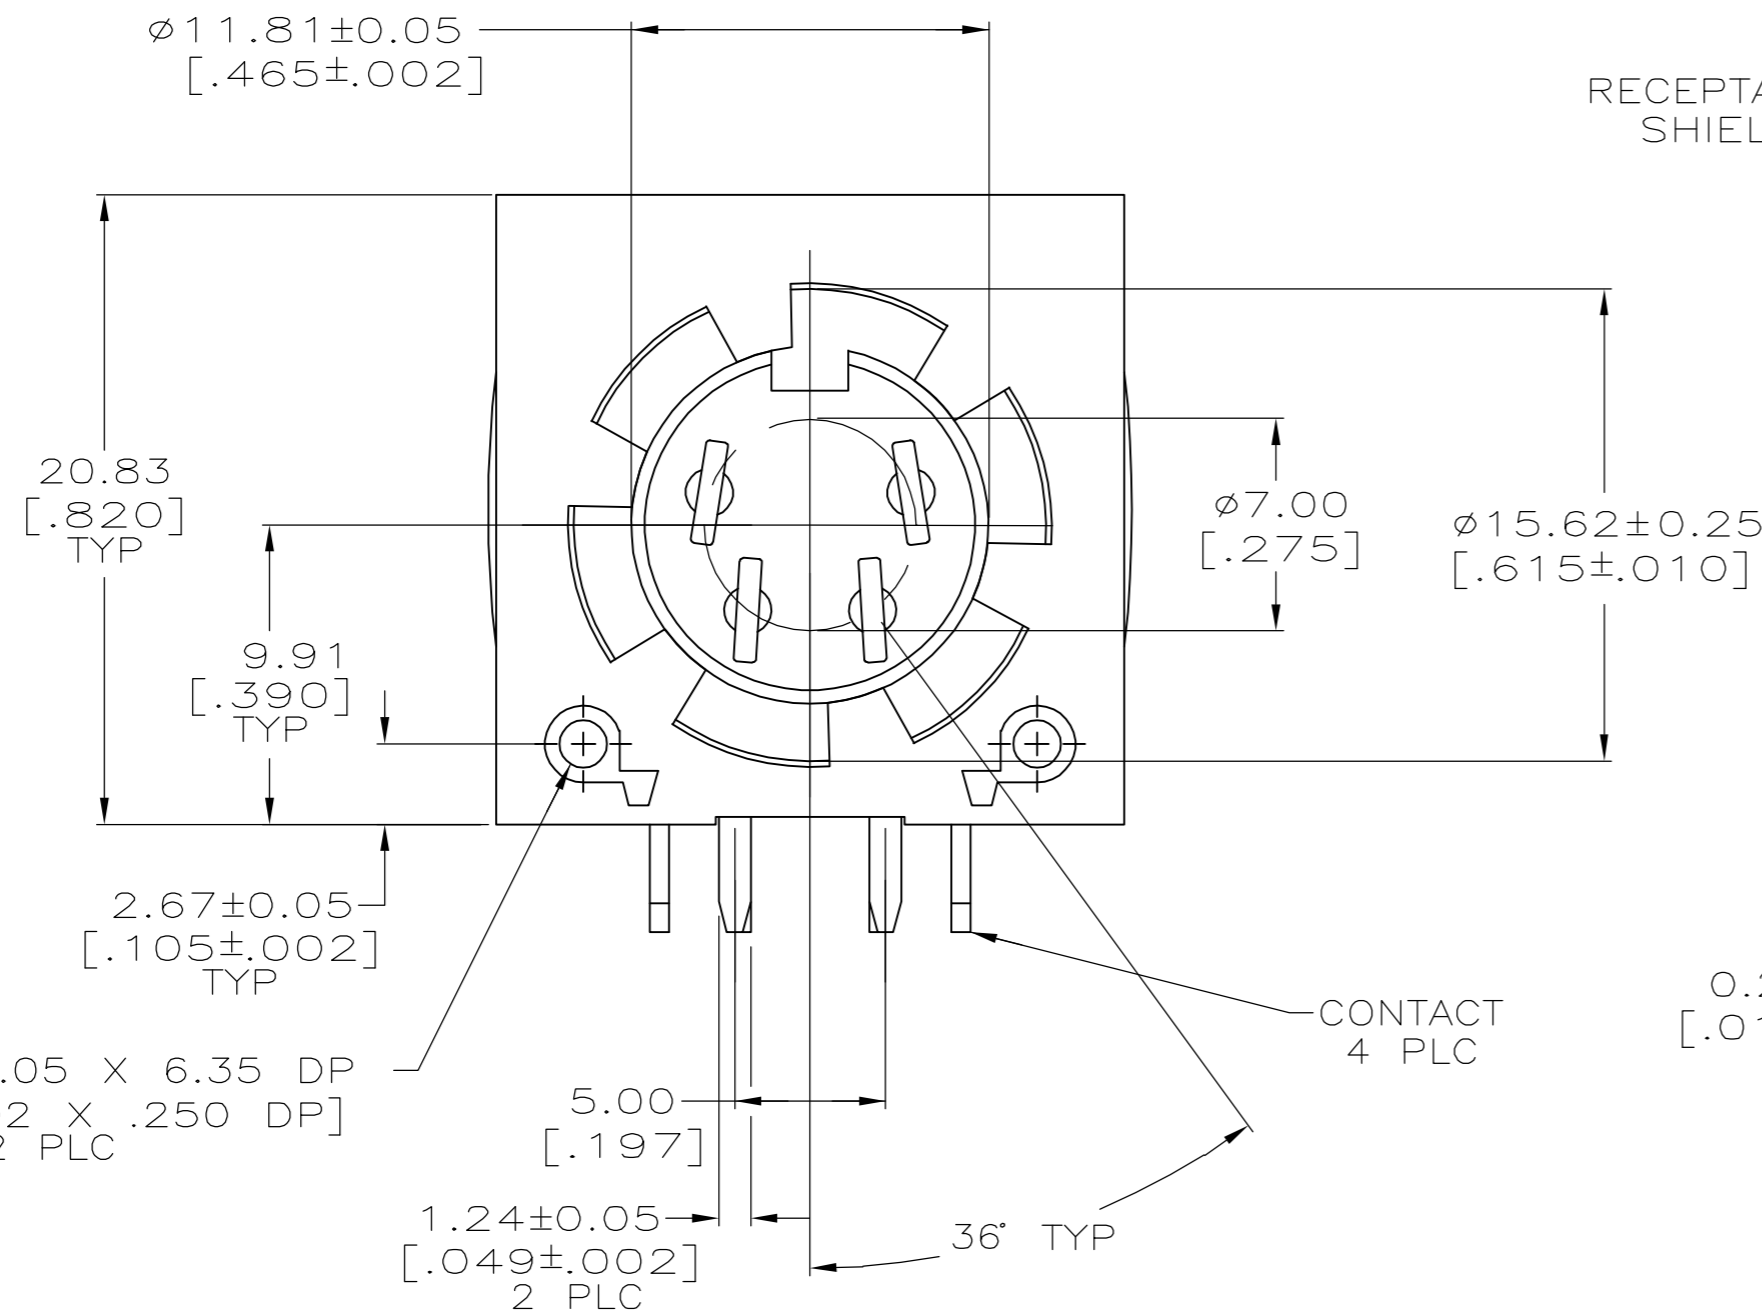

- ① HOUSING: NYLON, UL 94V-0 RATED, BLACK.
- ② CONTACTS & RECEPTACLE SHIELD: 2.54μm [.000100] MIN TIN OVER 1.27μm [.000050] MIN NICKEL.
- ③ ACCEPTS #2 SELF-TAPPING SCREW, .250 LONG REF.
- ④ CONTACTS & RECEPTACLE SHIELD: BRASS.

③  $\phi 1.60 \pm 0.05 \times 6.35$  DP  
 $[\ .063 \pm .002 \times .250$  DP]  
 2 PLC

5212032-1  
 PART NUMBER

THIS DRAWING IS A CONTROLLED DOCUMENT.		DWN	L. VARELA - DOCK5	11-11-04	 Tyco Electronics Corporation Harrisburg, PA 17105-3608
DIMENSIONS: mm [INCHES]		CHK	C. ROHDE	11-11-04	
TOLERANCES UNLESS OTHERWISE SPECIFIED:		APVD	M. WALMSLEY	11-11-04	NAME
0 PLC	± -	PRODUCT SPEC	108-10047		HEADER, DIN INTERFACE, 90 DEGREE, 4 POSITION, WITH GROUNDING AND MOUNTING HOLES
1 PLC	± -	APPLICATION SPEC	114-40025		
2 PLC	± 0.13 [.005]	SIZE	A2	CAGE CODE	00779
3 PLC	± -	DRAWING NO	C=5212032	RESTRICTED TO	-
4 PLC	± -	WEIGHT	-	SCALE	4:1
ANGLES	± 0° 30'	CUSTOMER DRAWING		SHEET	1 of 1
FINISH	②			REV	01