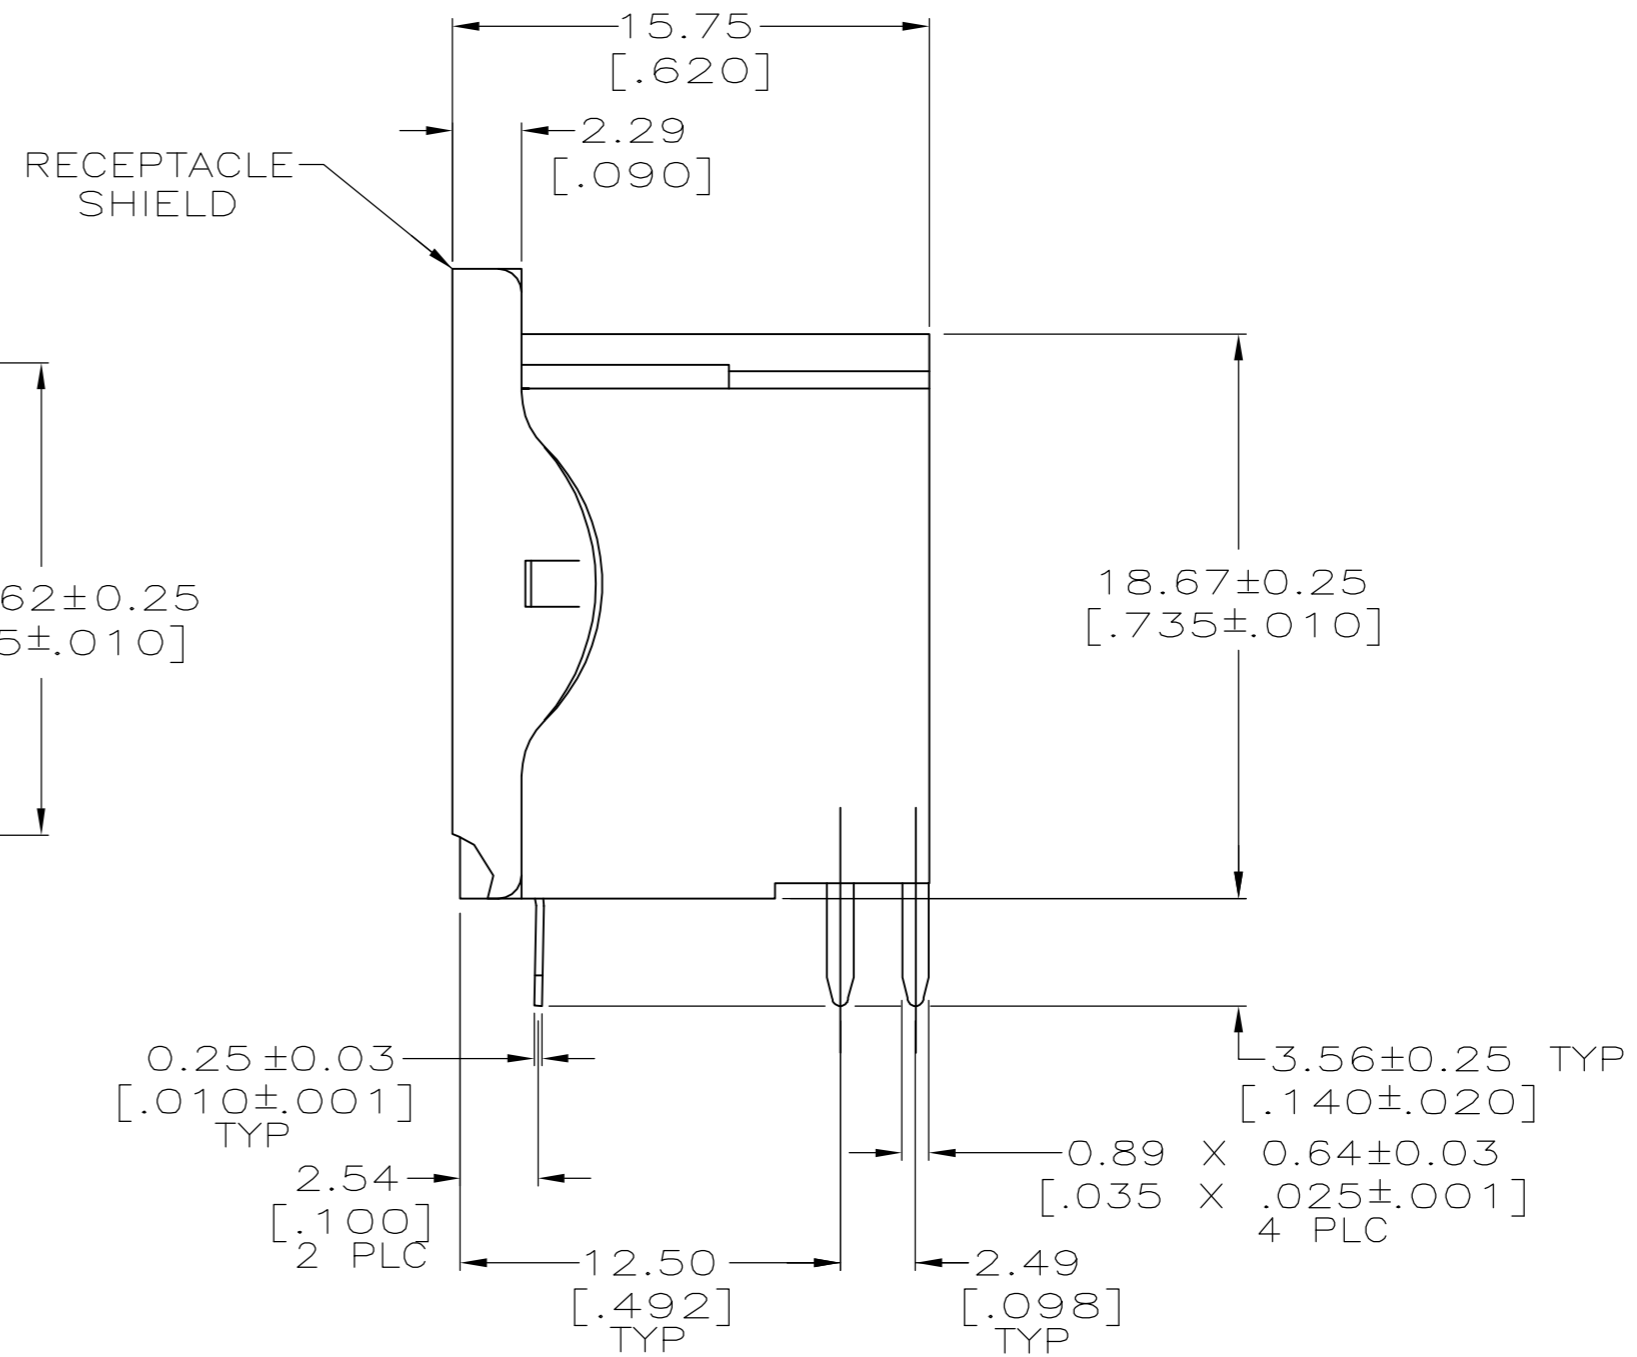

- ① HOUSING: NYLON, UL 94V-0 RATED, BLACK.
- ② CONTACTS & RECEPTACLE SHIELD: 2.54μm [.000100] MIN TIN OVER 1.27μm [.000050] MIN NICKEL.
- ③ ACCEPTS #2 SELF-TAPPING SCREW, .250 LONG REF.
- ④ CONTACTS & RECEPTACLE SHIELD: BRASS.

③  $\phi 1.60 \pm 0.05 \times 6.35$  DP  
 $[\ .063 \pm .002 \times .250$  DP]  
 2 PLC

5212032-1  
 PART NUMBER

THIS DRAWING IS A CONTROLLED DOCUMENT.		DWN	L. VARELA - DOCK5	11-11-04	 Tyco Electronics Corporation Harrisburg, PA 17105-3608
DIMENSIONS: mm [INCHES]		CHK	C. ROHDE	11-11-04	
TOLERANCES UNLESS OTHERWISE SPECIFIED:		APVD	M. WALMSLEY	11-11-04	NAME
0 PLC	± -	PRODUCT SPEC	108-10047		HEADER, DIN INTERFACE, 90 DEGREE, 4 POSITION, WITH GROUNDING AND MOUNTING HOLES
1 PLC	± -	APPLICATION SPEC	114-40025		
2 PLC	± 0.13 [.005]	SIZE	A2	CAGE CODE	00779
3 PLC	± -	DRAWING NO	C=5212032	RESTRICTED TO	-
4 PLC	± -	WEIGHT	-	SCALE	4:1
ANGLES	± 0° 30'	CUSTOMER DRAWING		SHEET	1 of 1
FINISH	②			REV	01