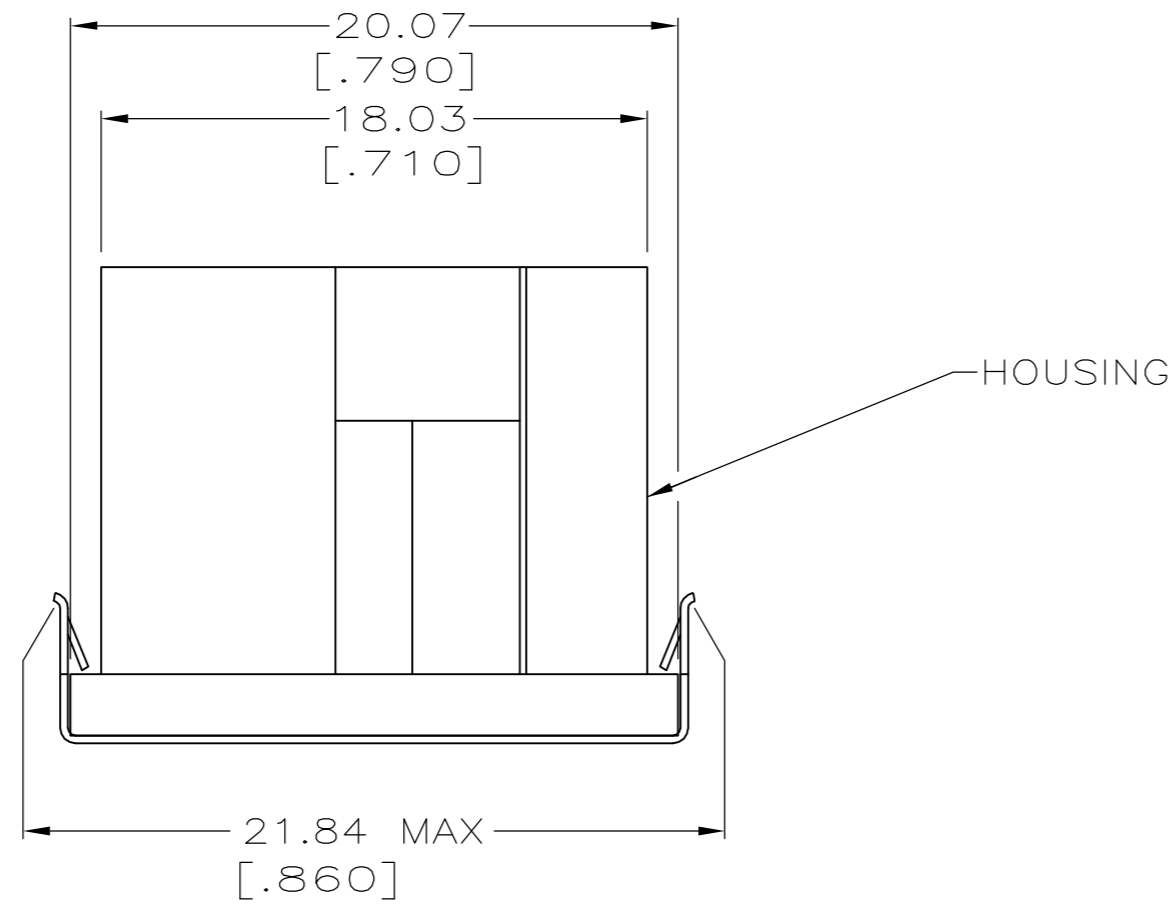

- ① HOUSING: NYLON, UL 94V-0 RATED, BLACK.
- ② CONTACTS & RECEPTACLE SHIELD: 2.54μm [.000100] MIN TIN OVER 1.27μm [.000050] MIN NICKEL.
- ③ ACCEPTS #2 SELF-TAPPING SCREW, .250 LONG REF.
- ④ CONTACTS & RECEPTACLE SHIELD: BRASS.

③  $\phi 1.60 \pm 0.05 \times 6.35$  DP  
 $[\ .063 \pm .002 \times .250$  DP]  
 2 PLC

5212032-1  
 PART NUMBER

THIS DRAWING IS A CONTROLLED DOCUMENT.		DWN	L. VARELA - DOCK5	11-11-04	 Tyco Electronics Corporation Harrisburg, PA 17105-3608
DIMENSIONS: mm [INCHES]		CHK	C. ROHDE	11-11-04	
TOLERANCES UNLESS OTHERWISE SPECIFIED:		APVD	M. WALMSLEY	11-11-04	NAME
0 PLC	± -	PRODUCT SPEC	108-10047		HEADER, DIN INTERFACE, 90 DEGREE, 4 POSITION, WITH GROUNDING AND MOUNTING HOLES
1 PLC	± -	APPLICATION SPEC	114-40025		
2 PLC	± 0.13 [.005]	SIZE	A2	CAGE CODE	00779
3 PLC	± -	DRAWING NO	C=5212032	RESTRICTED TO	-
4 PLC	± -	WEIGHT	-	SCALE	4:1
ANGLES	± 0° 30'	CUSTOMER DRAWING		SHEET	1 of 1
FINISH	②			REV	01