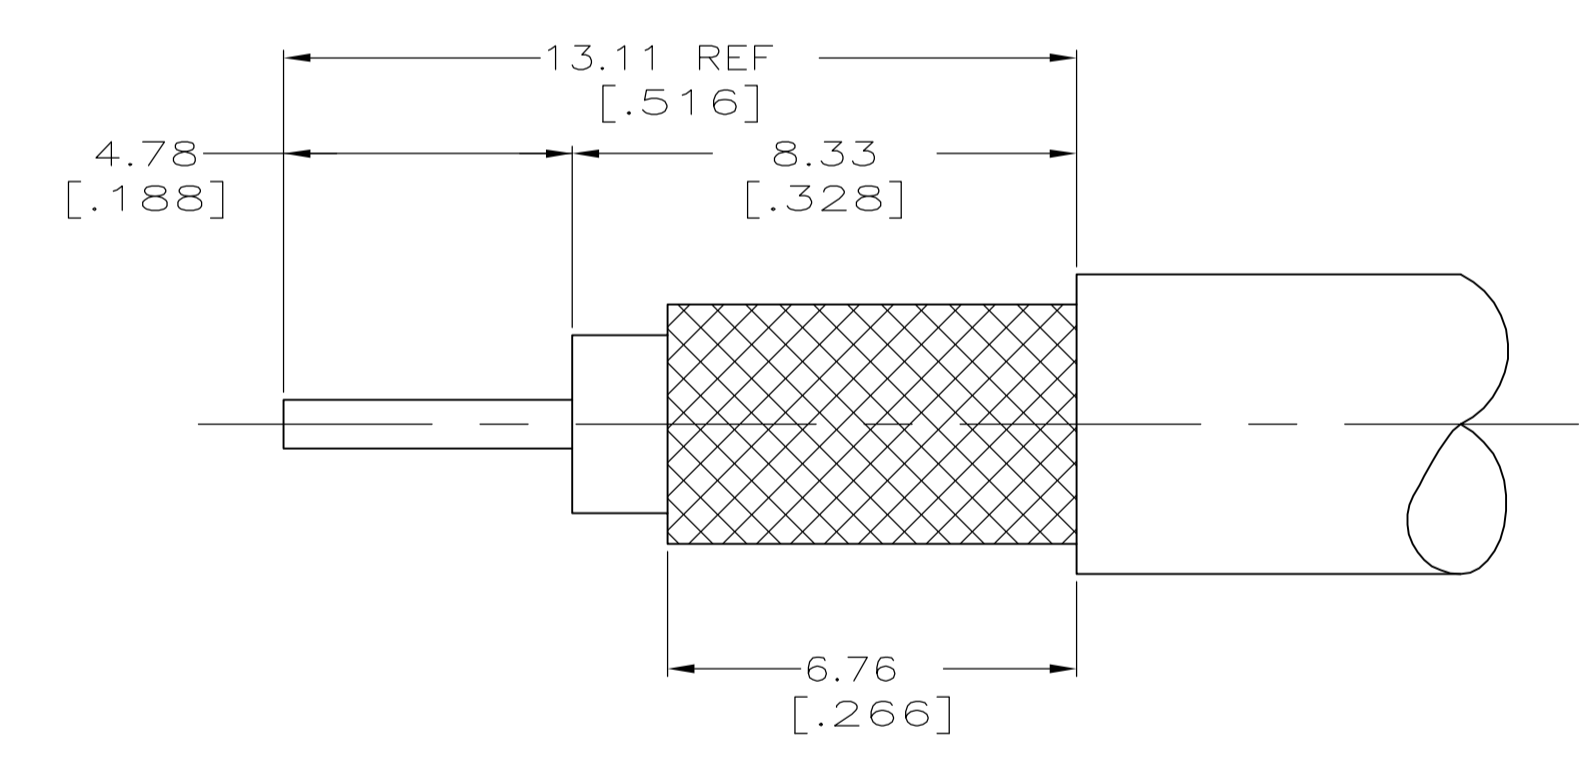

- ⚠ USE WITH HAND TOOL: 220190-1
- 2. CENTER CONTACT CRIMP (HEX): 1.73 [.068]
- 3. SEE I.S. 408-9370.

VIEW A  
RECOMMENDED STRIP LENGTH

RG-174/U, 174A/U, 188/U, 188A/U, 316/U	A	4.52 [.178]	58465-3	227194-1	9-413658-0	1-222246-0	222514-3	5222506-5
RG-58/U, 58A/U, 58B/U, 58C/U	A	5.41 [.213]	58465-1	-	9-221132-0	222246-2	222514-1	5222506-1
FOR USE WITH CABLE	VIEW	FERRULE CRIMP (HEX)	DIE SET ⚠	④ TUBING QTY=1	③ FERRULE QTY=1	② CONTACT QTY=1	① PLUG ASSEMBLY QTY=1	PART NUMBER

THIS DRAWING IS A CONTROLLED DOCUMENT.

DIMENSIONS: MM [INCHES]	TOLERANCES UNLESS OTHERWISE SPECIFIED:	DIN J. HAVENER 24JAN2005	Tyco Electronics Corporation Harrisburg, PA 17105-3608
0 PLC ± - 1 PLC ± - 2 PLC ± 0.41 [.016] 3 PLC ± - 4 PLC ± - ANGLES ± -	108-12046 APPLICATION SPEC	CJK J. HAVENER 27JAN2005 APVD J. LIPPERT 27JAN2005 NAME	
MATERIAL	FINISH	WEIGHT	RESTRICTED TO
-	-	-	A1 00779 ©=5222506
CUSTOMER DRAWING		SCALE 8:1	SHEET 1 OF 1 REV 0