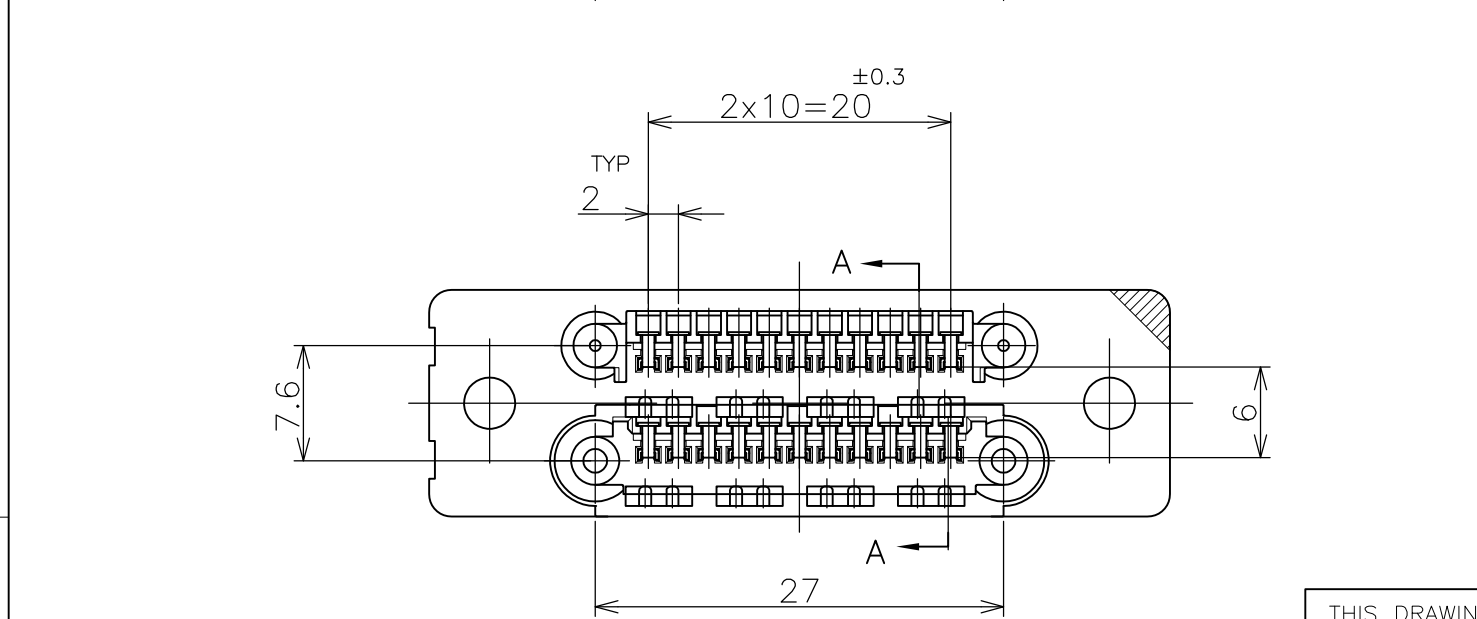

TOLERANCE

10 ≥ *	±0.2
30 ≥ * > 10	±0.25
100 ≥ * > 30	±0.3
ANGLE	±3°

THIS DRAWING IS A CONTROLLED DOCUMENT.

DIMENSIONS:	TOLERANCES UNLESS OTHERWISE SPECIFIED:
mm	0 PLC ± -
	1 PLC ± -
	2 PLC ± -
	3 PLC ± -
	4 PLC ± -
	ANGLES ± -
MATERIAL	FINISH
SEE SHEET	SEE SHEET

- NOTES:  
 1 APPLIED USED TAPPING SCREW P/N: 176848-1  
 2 MATING CONN. OF POST SIDE: AMP CT CONN. HAS FOLLOWING PATTERN

—  —	CUT	4.4	J	5-292178-1
—  —	—  —	3.4	P	292178-1
COMMON TAB	CORNER CUT	D	HSG TYPE	P/N

STE TE Connectivity

108-60021

22P MINI-DRAWER CONNECTOR

SIZE	CAGE CODE	DRAWING NO	RESTRICTED TO
A3	00779	C-292178	-

CUSTOMER DRAWING SCALE NTS SHEET 1 OF 1 REV B