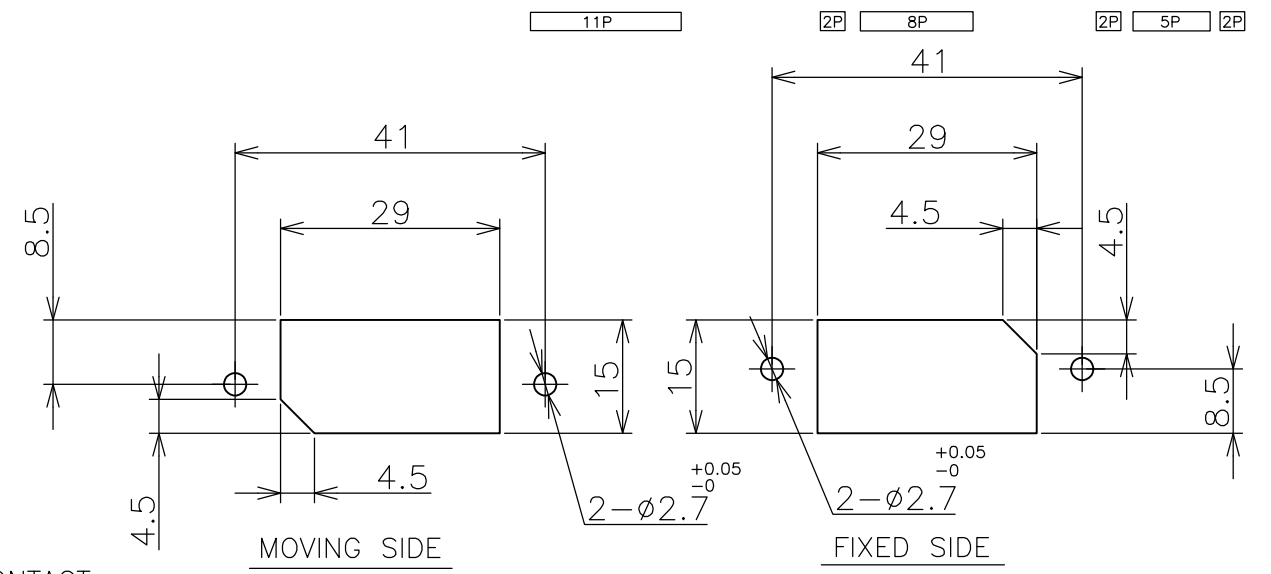

TOLERANCE

10 ≥ *	±0.2
30 ≥ * > 10	±0.25
100 ≥ * > 30	±0.3
ANGLE	±3°

THIS DRAWING IS A CONTROLLED DOCUMENT.

DIMENSIONS:	TOLERANCES UNLESS OTHERWISE SPECIFIED:
mm	0 PLC ± -
	1 PLC ± -
	2 PLC ± -
	3 PLC ± -
	4 PLC ± -
	ANGLES ± -
MATERIAL	FINISH
SEE SHEET	SEE SHEET

- NOTES:  
 1 APPLIED USED TAPPING SCREW P/N: 176848-1  
 2 MATING CONN. OF POST SIDE: AMP CT CONN. HAS FOLLOWING PATTERN

—  —	CUT	4.4	J	5-292178-1
—  —	—  —	3.4	P	292178-1
COMMON TAB	CORNER CUT	D	HSG TYPE	P/N

STE TE Connectivity

108-60021

22P MINI-DRAWER CONNECTOR

SIZE	CAGE CODE	DRAWING NO	RESTRICTED TO
A3	00779	C-292178	-

CUSTOMER DRAWING SCALE NTS SHEET 1 OF 1 REV B