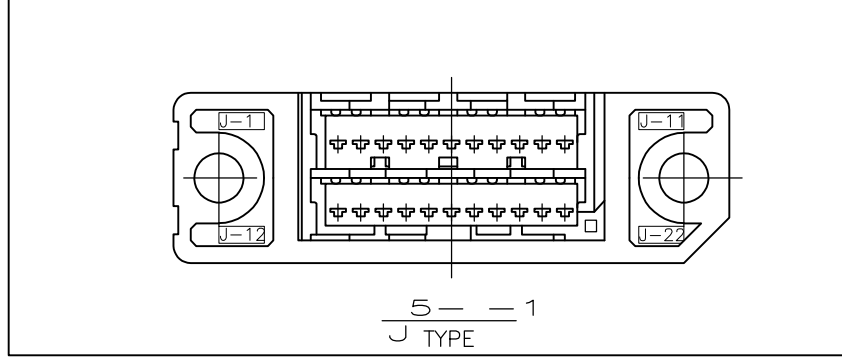

TOLERANCE

10 ≥ *	±0.2
30 ≥ * > 10	±0.25
100 ≥ * > 30	±0.3
ANGLE	±3°

THIS DRAWING IS A CONTROLLED DOCUMENT.

DIMENSIONS:	TOLERANCES UNLESS OTHERWISE SPECIFIED:
mm	0 PLC ± -
	1 PLC ± -
	2 PLC ± -
	3 PLC ± -
	4 PLC ± -
	ANGLES ± -
MATERIAL	FINISH
SEE SHEET	SEE SHEET

- NOTES:  
 1 APPLIED USED TAPPING SCREW P/N: 176848-1  
 2 MATING CONN. OF POST SIDE: AMP CT CONN. HAS FOLLOWING PATTERN

—  —	CUT	4.4	J	5-292178-1
—  —	—  —	3.4	P	292178-1
COMMON TAB	CORNER CUT	D	HSG TYPE	P/N

STE TE Connectivity

108-60021

22P MINI-DRAWER CONNECTOR

SIZE	CAGE CODE	DRAWING NO	RESTRICTED TO
A3	00779	C-292178	-

CUSTOMER DRAWING SCALE NTS SHEET 1 OF 1 REV B