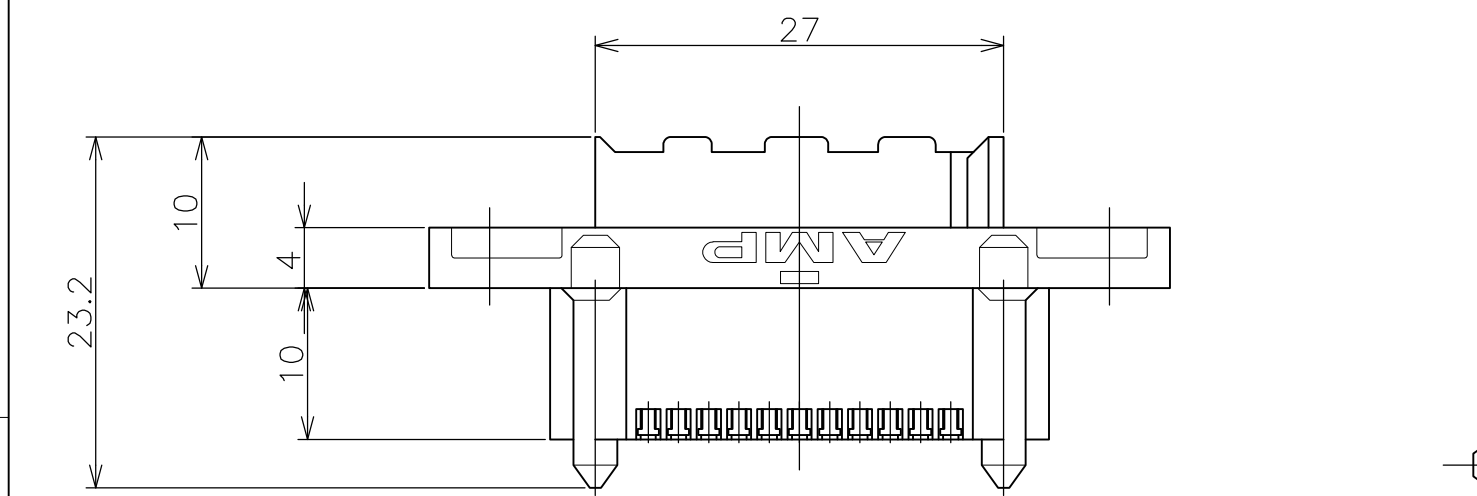

TOLERANCE

10 ≥ *	±0.2
30 ≥ * > 10	±0.25
100 ≥ * > 30	±0.3
ANGLE	±3°

THIS DRAWING IS A CONTROLLED DOCUMENT.

DIMENSIONS:	TOLERANCES UNLESS OTHERWISE SPECIFIED:
mm	0 PLC ± -
	1 PLC ± -
	2 PLC ± -
	3 PLC ± -
	4 PLC ± -
	ANGLES ± -
MATERIAL	FINISH
SEE SHEET	SEE SHEET

- NOTES:  
 1 APPLIED USED TAPPING SCREW P/N: 176848-1  
 2 MATING CONN. OF POST SIDE: AMP CT CONN. HAS FOLLOWING PATTERN

—  —	CUT	4.4	J	5-292178-1
—  —	—  —	3.4	P	292178-1
COMMON TAB	CORNER CUT	D	HSG TYPE	P/N

STE TE Connectivity

108-60021

22P MINI-DRAWER CONNECTOR

SIZE	CAGE CODE	DRAWING NO	RESTRICTED TO
A3	00779	C-292178	-

CUSTOMER DRAWING SCALE NTS SHEET 1 OF 1 REV B