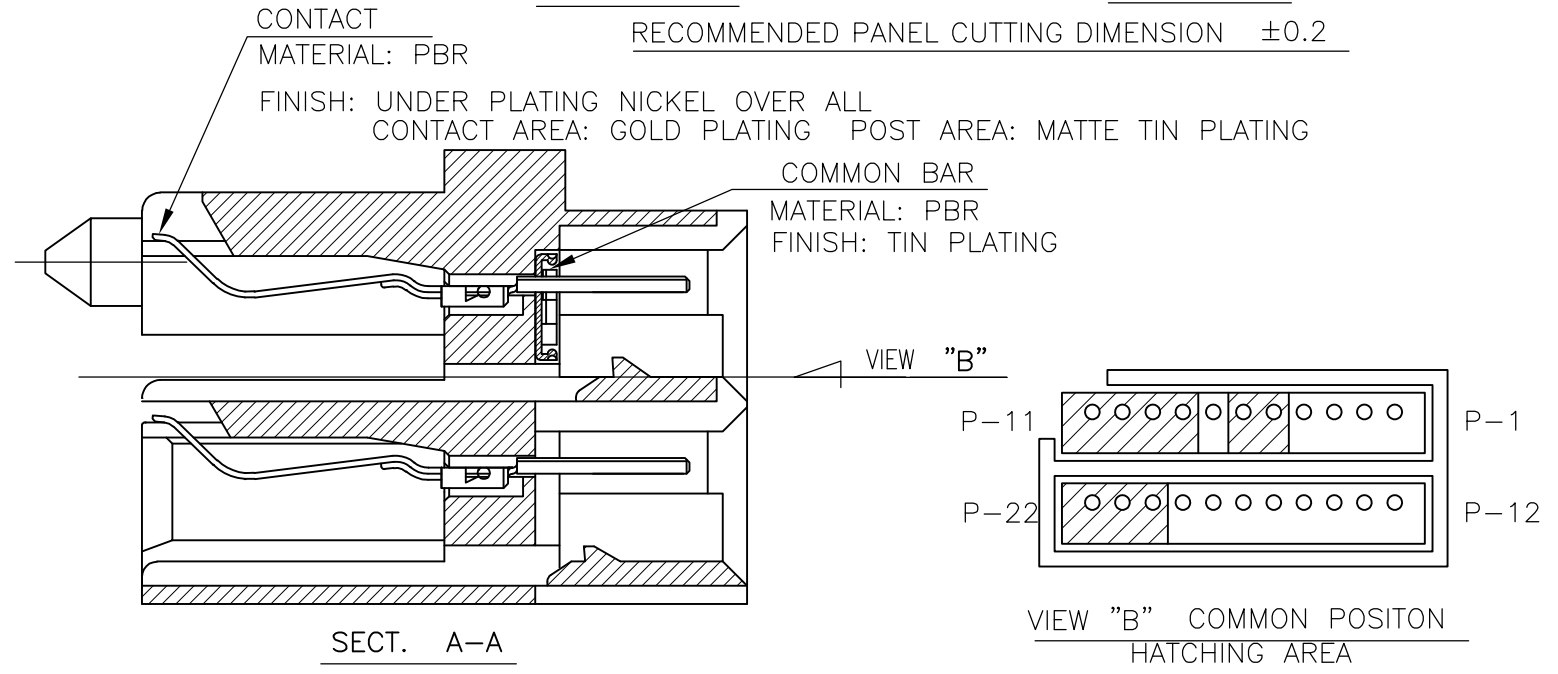

TOLERANCE

10 ≥ *	±0.2
30 ≥ * > 10	±0.25
100 ≥ * > 30	±0.3
ANGLE	±3°

THIS DRAWING IS A CONTROLLED DOCUMENT.

DIMENSIONS:	TOLERANCES UNLESS OTHERWISE SPECIFIED:
mm	0 PLC ± -
	1 PLC ± -
	2 PLC ± -
	3 PLC ± -
	4 PLC ± -
	ANGLES ± -
MATERIAL	FINISH
SEE SHEET	SEE SHEET

- NOTES:  
 1 APPLIED USED TAPPING SCREW P/N: 176848-1  
 2 MATING CONN. OF POST SIDE: AMP CT CONN. HAS FOLLOWING PATTERN

—  —	CUT	4.4	J	5-292178-1
—  —	—  —	3.4	P	292178-1
COMMON TAB	CORNER CUT	D	HSG TYPE	P/N

STE TE Connectivity

108-60021

22P MINI-DRAWER CONNECTOR

SIZE	CAGE CODE	DRAWING NO	RESTRICTED TO
A3	00779	C-292178	-

CUSTOMER DRAWING SCALE NTS SHEET 1 OF 1 REV B