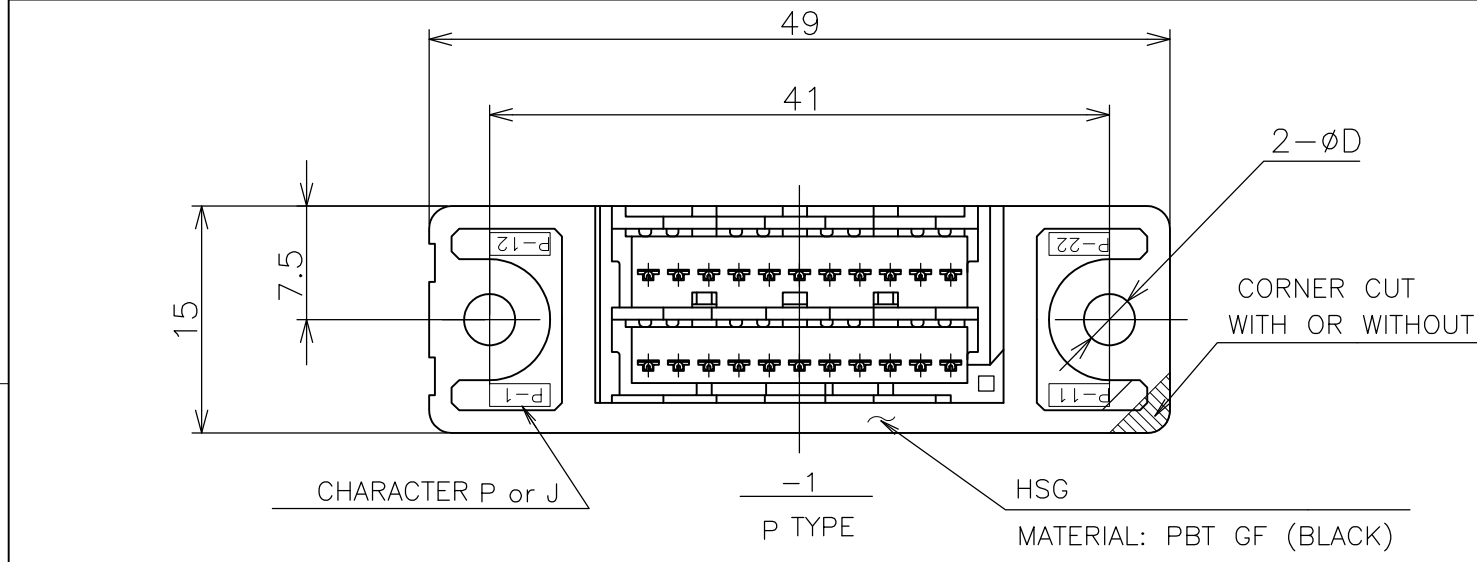

TOLERANCE

10 ≥ *	±0.2
30 ≥ * > 10	±0.25
100 ≥ * > 30	±0.3
ANGLE	±3°

THIS DRAWING IS A CONTROLLED DOCUMENT.

DIMENSIONS:	TOLERANCES UNLESS OTHERWISE SPECIFIED:
mm	0 PLC ± -
	1 PLC ± -
	2 PLC ± -
	3 PLC ± -
	4 PLC ± -
	ANGLES ± -
MATERIAL	FINISH
SEE SHEET	SEE SHEET

- NOTES:  
 1 APPLIED USED TAPPING SCREW P/N: 176848-1  
 2 MATING CONN. OF POST SIDE: AMP CT CONN. HAS FOLLOWING PATTERN

—  —	CUT	4.4	J	5-292178-1
—  —	—  —	3.4	P	292178-1
COMMON TAB	CORNER CUT	D	HSG TYPE	P/N

STE TE Connectivity

108-60021

22P MINI-DRAWER CONNECTOR

SIZE	CAGE CODE	DRAWING NO	RESTRICTED TO
A3	00779	C-292178	-

CUSTOMER DRAWING SCALE NTS SHEET 1 OF 1 REV B