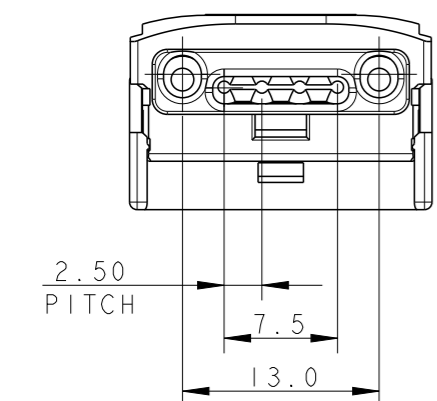

GEL FILLED INTERNAL VOLUME

P/N X-293521-Y

PARTIAL TERMINATION (ONE SIDE)

COMPLETE TERMINATION (BOTH SIDES)

1 SINGLE CABLE (SOLID TINNED WIRE);  
20AWG, 18AWG, 0.50mm<sup>2</sup>, 0.75mm<sup>2</sup>  
INSULATION DIAMETER: 2.20mm MAX;  
INSULATION MATERIAL: PVC.

2 RIBBON CABLE, 4 WIRES  
PITCH 2.50±0.10mm, MAX WIDTH: 8.7mm  
AWG26/7 (FUSED TINNED STRANDS) OR  
AWG24/7 (FUSED AND NON FUSED TINNED STRANDS);  
INSULATION MATERIAL: PVC.

3 CONNECTOR TERMINATIONS ACHIEVED BY ALLIGATOR PLIERS.  
SEE TE APPLICATION SPEC 114-19131

5-293521-1	TRANSPARENT
PART NUMBER	COLOR

THIS DRAWING IS A CONTROLLED DOCUMENT.		DWN 29APR2009 Erik Derks		TE Connectivity	
DIMENSIONS: mm		CHK 29APR2009 Erik Derks			
TOLERANCES UNLESS OTHERWISE SPECIFIED:		APVD 22jun09 Giovanni Turco		NAME	
0 PLC ±0.5 1 PLC ±0.3 2 PLC ±0.1 3 PLC ± 4 PLC ± ANGLES ±1		PRODUCT SPEC 108-19419		4 POS. SEALED CONNECTOR FOR LED LIGHTING APPLICATION STANDARD VERSION	
MATERIAL PC UNFILLED TRANSPARENT COLOURS ACC. TO UL94-V0 (3mm)		FINISH -		APPLICATION SPEC 114-19131	
		WEIGHT -		RESTRICTED TO -	
		CUSTOMER DRAWING		SCALE 2:1 SHEET 1 OF 1 REV B	