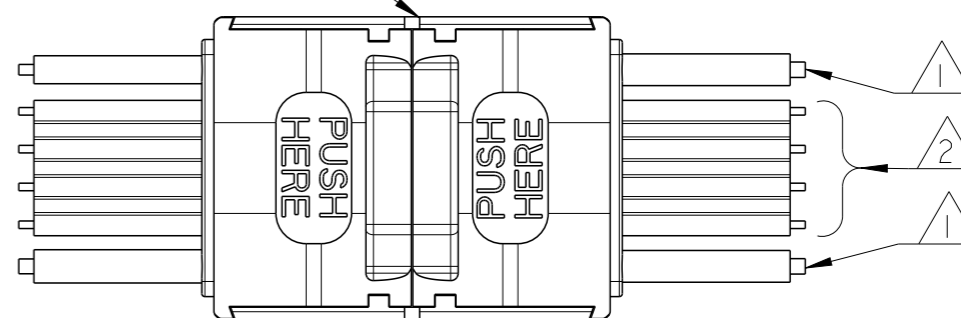

GEL FILLED INTERNAL VOLUME

P/N X-293521-Y

PARTIAL TERMINATION (ONE SIDE)

COMPLETE TERMINATION (BOTH SIDES)

1 SINGLE CABLE (SOLID TINNED WIRE);  
20AWG, 18AWG, 0.50mm<sup>2</sup>, 0.75mm<sup>2</sup>  
INSULATION DIAMETER: 2.20mm MAX;  
INSULATION MATERIAL: PVC.

2 RIBBON CABLE, 4 WIRES  
PITCH 2.50±0.10mm, MAX WIDTH: 8.7mm  
AWG26/7 (FUSED TINNED STRANDS) OR  
AWG24/7 (FUSED AND NON FUSED TINNED STRANDS);  
INSULATION MATERIAL: PVC.

3 CONNECTOR TERMINATIONS ACHIEVED BY ALLIGATOR PLIERS.  
SEE TE APPLICATION SPEC 114-19131

5-293521-1	TRANSPARENT
PART NUMBER	COLOR

THIS DRAWING IS A CONTROLLED DOCUMENT.		DWN 29APR2009 Erik Derks		TE Connectivity	
DIMENSIONS: mm		CHK 29APR2009 Erik Derks			
TOLERANCES UNLESS OTHERWISE SPECIFIED:		APVD 22jun09 Giovanni Turco		NAME	
0 PLC ±0.5 1 PLC ±0.3 2 PLC ±0.1 3 PLC ± 4 PLC ± ANGLES ±1		PRODUCT SPEC 108-19419		4 POS. SEALED CONNECTOR FOR LED LIGHTING APPLICATION STANDARD VERSION	
MATERIAL PC UNFILLED TRANSPARENT COLOURS ACC. TO UL94-V0 (3mm)		FINISH -		APPLICATION SPEC 114-19131	
		WEIGHT -		RESTRICTED TO -	
		CUSTOMER DRAWING		SCALE 2:1 SHEET 1 OF 1 REV B	