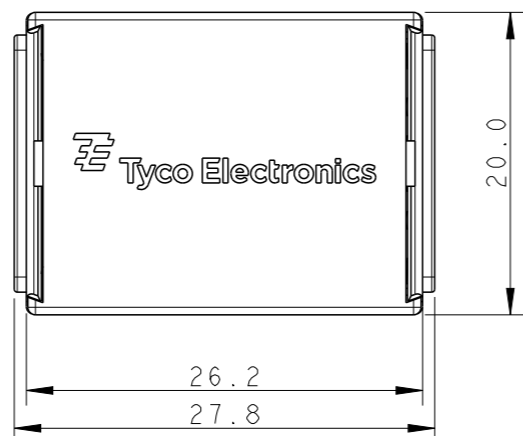

LOC	DIST	REVISIONS			
P	LTR	DESCRIPTION	DATE	DWN	APVD
-	-	A	REVISED PER ECR-10-014988	27JUL2010	HMR PP
-	-	B	REVISED PER ECR-15-011380	25SEP2015	RS DD