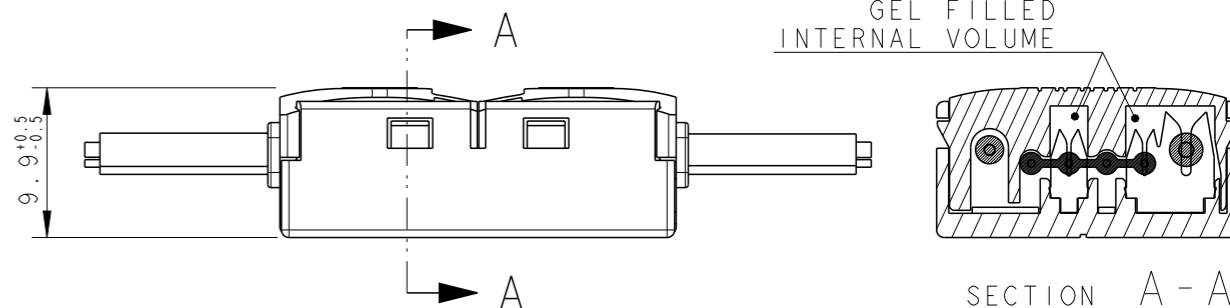

GEL FILLED INTERNAL VOLUME

P/N X-293521-Y

PARTIAL TERMINATION (ONE SIDE)

COMPLETE TERMINATION (BOTH SIDES)

1 SINGLE CABLE (SOLID TINNED WIRE);  
20AWG, 18AWG, 0.50mm<sup>2</sup>, 0.75mm<sup>2</sup>  
INSULATION DIAMETER: 2.20mm MAX;  
INSULATION MATERIAL: PVC.

2 RIBBON CABLE, 4 WIRES  
PITCH 2.50±0.10mm, MAX WIDTH: 8.7mm  
AWG26/7 (FUSED TINNED STRANDS) OR  
AWG24/7 (FUSED AND NON FUSED TINNED STRANDS);  
INSULATION MATERIAL: PVC.

3 CONNECTOR TERMINATIONS ACHIEVED BY ALLIGATOR PLIERS.  
SEE TE APPLICATION SPEC 114-19131

5-293521-1	TRANSPARENT
PART NUMBER	COLOR

THIS DRAWING IS A CONTROLLED DOCUMENT.		DWN 29APR2009 Erik Derks		TE Connectivity	
DIMENSIONS: mm		CHK 29APR2009 Erik Derks			
TOLERANCES UNLESS OTHERWISE SPECIFIED:		APVD 22jun09 Giovanni Turco		NAME	
0 PLC ±0.5 1 PLC ±0.3 2 PLC ±0.1 3 PLC ± 4 PLC ± ANGLES ±1		PRODUCT SPEC 108-19419		4 POS. SEALED CONNECTOR FOR LED LIGHTING APPLICATION STANDARD VERSION	
MATERIAL PC UNFILLED TRANSPARENT COLOURS ACC. TO UL94-V0 (3mm)		FINISH -		APPLICATION SPEC 114-19131	
		WEIGHT -		RESTRICTED TO -	
		CUSTOMER DRAWING		SCALE 2:1 SHEET 1 OF 1 REV B	