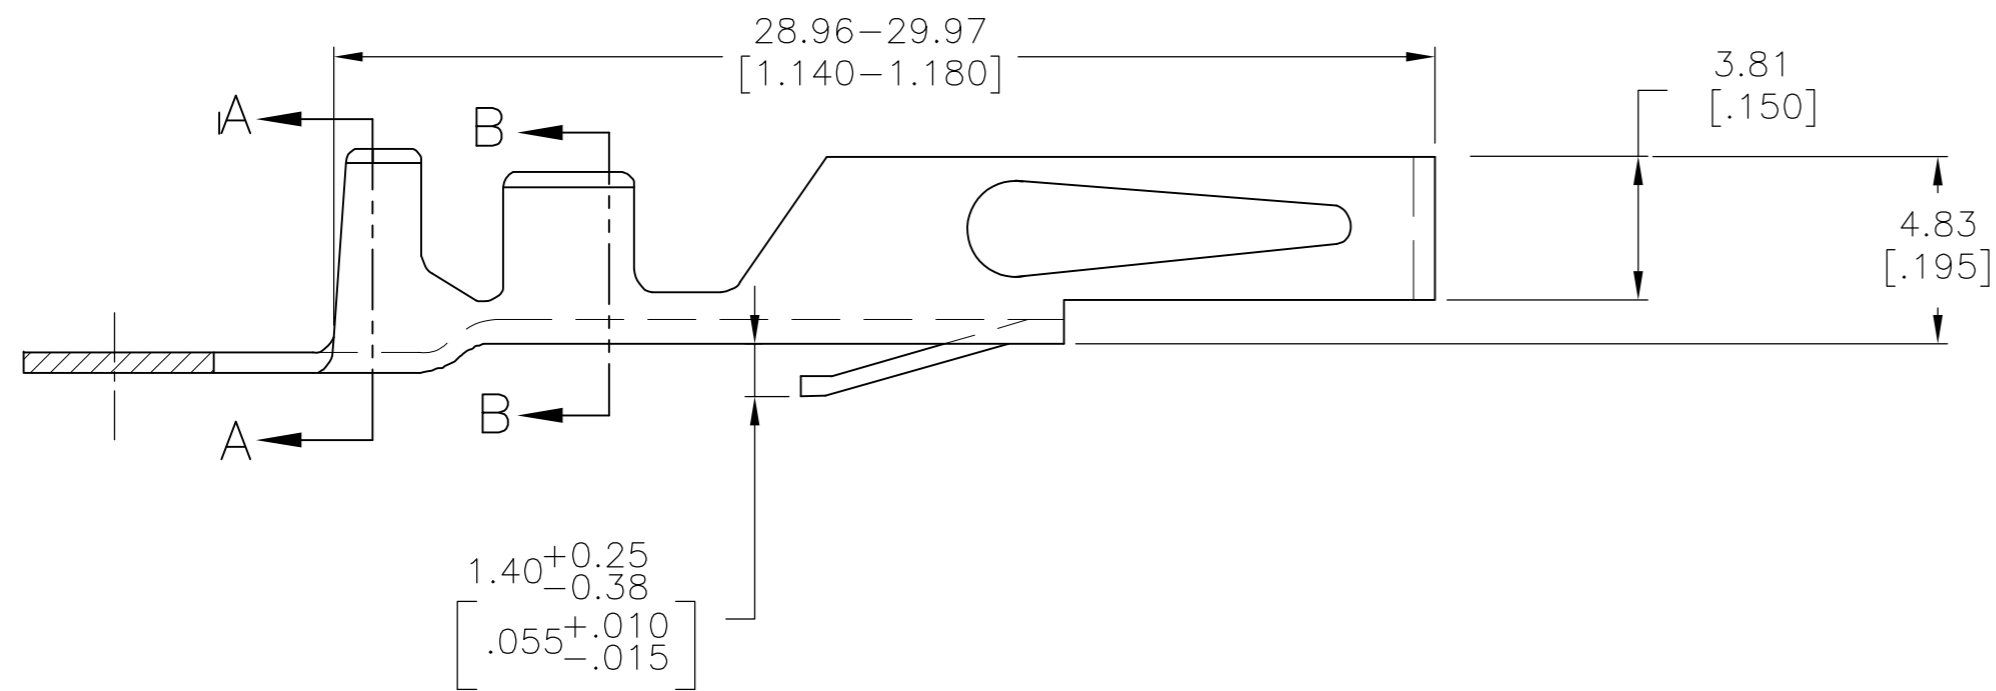

WIRE RANGE 14-16
 SECTION, B-B

- 1 0.0038[.000150] BRIGHT TIN OVER 0.00076[.000030] NICKEL.
- 2 SILVER PLATE 0.0038[.000150] MIN THK ALL OVER.
- 3 0.0038[.000150] MATTE TIN OVER 0.00076[.000030] NICKEL

3	5-530517-2
2	530517-3
1	530517-2
FINISH	PART NO

THIS DRAWING IS A CONTROLLED DOCUMENT.		DWN	15 MAY 75	STE TE Connectivity	
		CHK	15 MAY 75		
DIMENSIONS: mm [INCHES]		APVD	16 MAY 75	NAME	
		TOLERANCES UNLESS OTHERWISE SPECIFIED:		PRODUCT SPEC	
		0 PLC ± - 1 PLC ± - 2 PLC ± - 3 PLC ± .005 4 PLC ± - ANGLES ± -		APPLICATION SPEC	
MATERIAL ALLOY CDA-194		FINISH		WEIGHT	-
		CUSTOMER DRAWING		SCALE	5:1
		SIZE		A2	
		CAGE CODE		00779	
		DRAWING NO		C=530517	
		RESTRICTED TO			
		SHEET		1 of 1	
		REV		K	