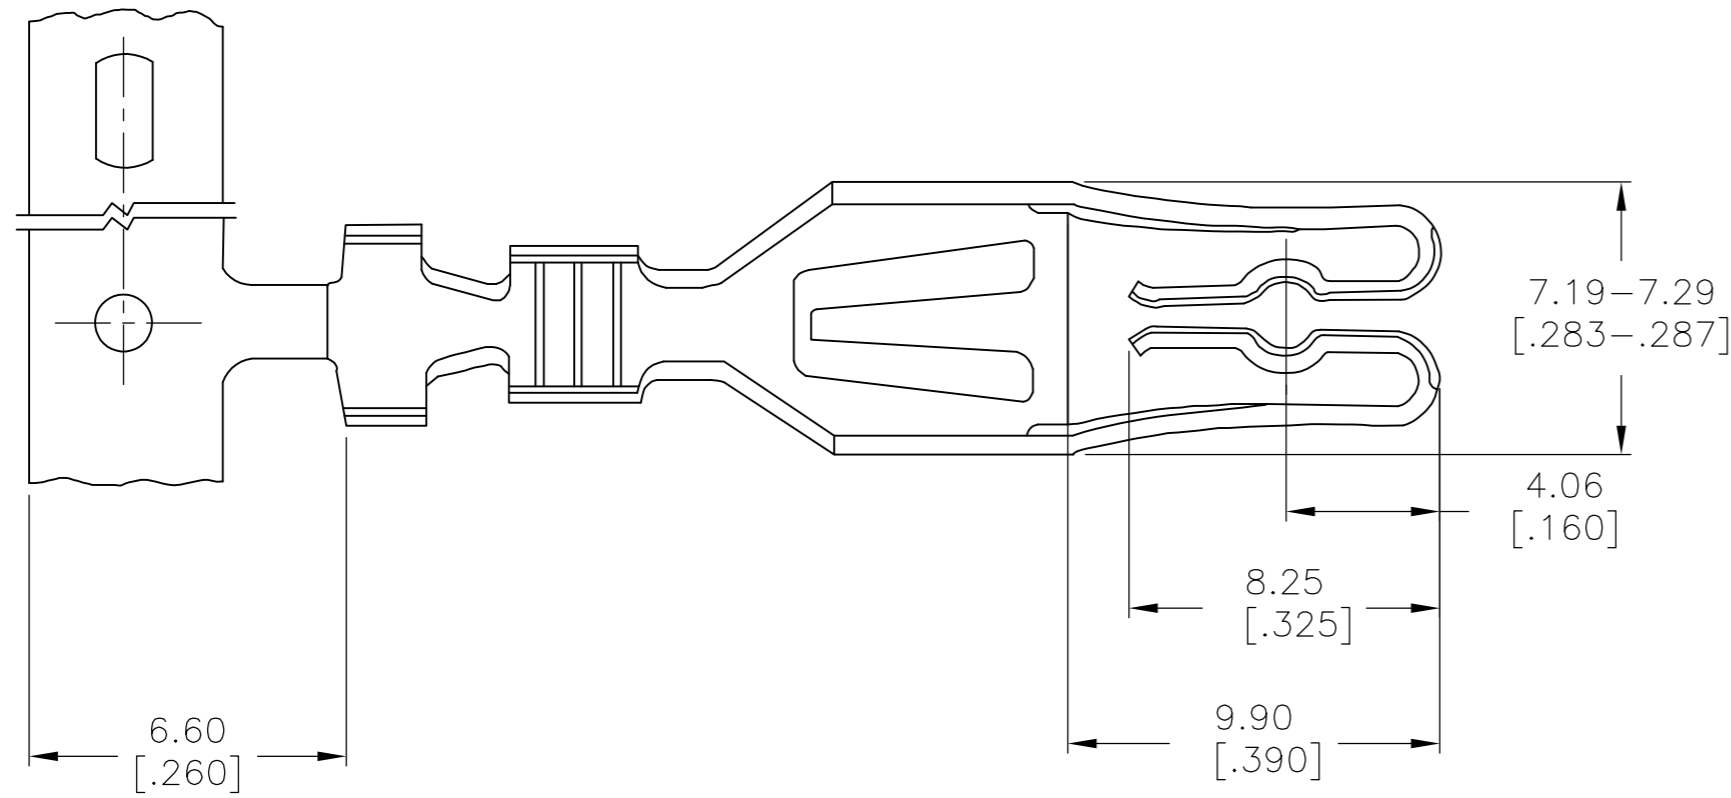

THIS DRAWING IS UNPUBLISHED. RELEASED FOR PUBLICATION
© COPYRIGHT - By - ALL RIGHTS RESERVED.

REVISIONS					
P	LTR	DESCRIPTION	DATE	DWN	APVD
K		REVISED PER ECO-16-006308	08AUG2016	NK	MM

INSULATION 2.29-3.68
RANGE [.090-.145]
SECTION, A-A