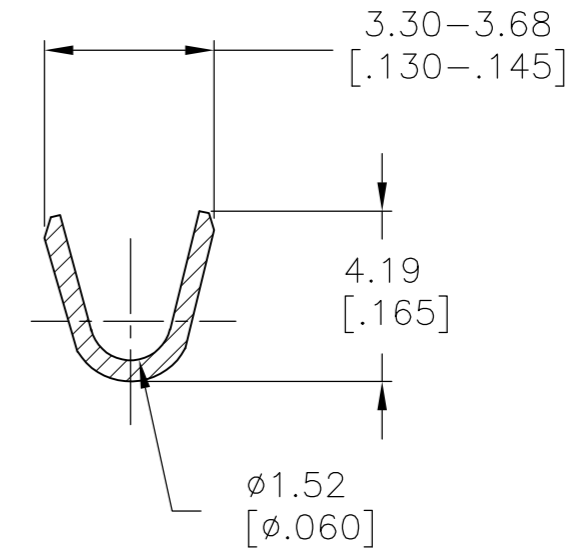

WIRE RANGE 14-16
 SECTION, B-B

- 1 0.0038[.000150] BRIGHT TIN OVER 0.00076[.000030] NICKEL.
- 2 SILVER PLATE 0.0038[.000150] MIN THK ALL OVER.
- 3 0.0038[.000150] MATTE TIN OVER 0.00076[.000030] NICKEL

3	5-530517-2
2	530517-3
1	530517-2
FINISH	PART NO

THIS DRAWING IS A CONTROLLED DOCUMENT.		DWN	15 MAY 75	STE TE Connectivity	
		CHK	15 MAY 75		
DIMENSIONS: mm [INCHES]		APVD	16 MAY 75	NAME	
		TOLERANCES UNLESS OTHERWISE SPECIFIED:		PRODUCT SPEC	
		0 PLC ± - 1 PLC ± - 2 PLC ± - 3 PLC ± .005 4 PLC ± - ANGLES ± -		APPLICATION SPEC	
MATERIAL ALLOY CDA-194		FINISH		WEIGHT	-
		CUSTOMER DRAWING		SCALE	5:1
		SIZE		A2	
		CAGE CODE		00779	
		DRAWING NO		C=530517	
		RESTRICTED TO			
		SHEET		1 of 1	
		REV		K	