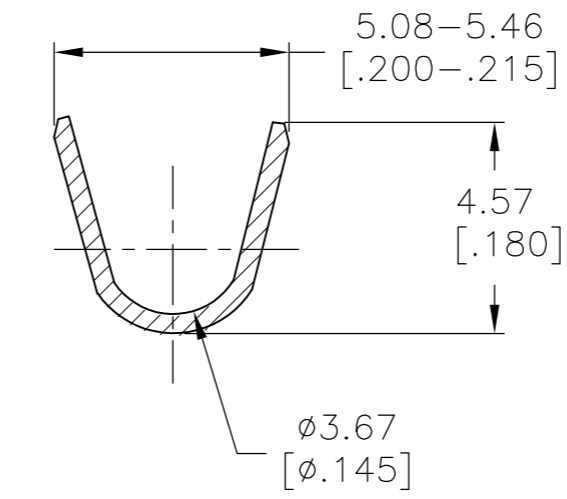

THIS DRAWING IS UNPUBLISHED. RELEASED FOR PUBLICATION
© COPYRIGHT - By - ALL RIGHTS RESERVED.

REVISIONS					
P	LTR	DESCRIPTION	DATE	DWN	APVD
K		REVISED PER ECO-16-006308	08AUG2016	NK	MM

INSULATION 2.29-3.68
RANGE [.090-.145]
SECTION, A-A