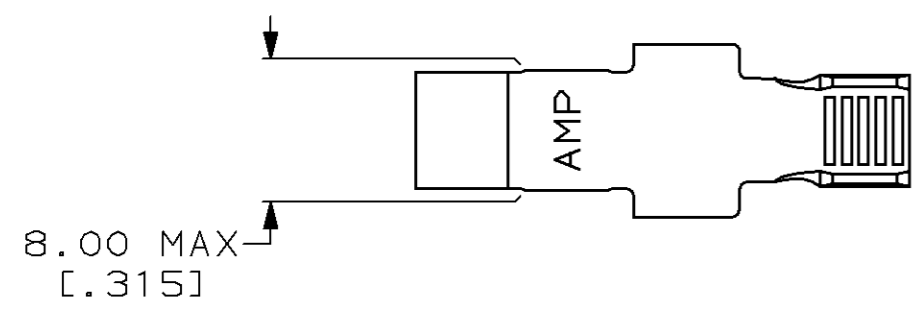

1. CONTACT ACCEPTS 10-6 AWG WIRE & TO BE USED WITH HOUSING 53884.

SEE DETAIL C	53880-4
-	53880-2
LOOSE PIECE	PART NUMBER

DETAIL C

THIS DRAWING IS A CONTROLLED DOCUMENT.		DWN	M. BINNER	15 APR 97	 AMP Incorporated Harrisburg, PA 17105-3608
DIMENSIONS: mm [INCHES]		CHK	R. STONE	24 APR 97	
TOLERANCES UNLESS OTHERWISE SPECIFIED:		APVD	M. MCALONIS	22 MAY 97	
0 PLC ±- 1 PLC ±- 2 PLC ±0.38 [.015] 3 PLC ±- 4 PLC ±- ANGLES ±-		NAME		CONTACT, SERIES 2, POWER LOCK	
MATERIAL COPPER		PRODUCT SPEC		108-11043	
FINISH 5.08µm [.000200] MIN SILVER		APPLICATION SPEC		114-6032	
		WEIGHT		-	
		CUSTOMER DRAWING		SIZE	A3
				CAGE CODE	00779
				DRAWING NO	C-53880
				RESTRICTED TO	-
				SCALE	4:1
				SHEET	1 OF 1
				REV	M