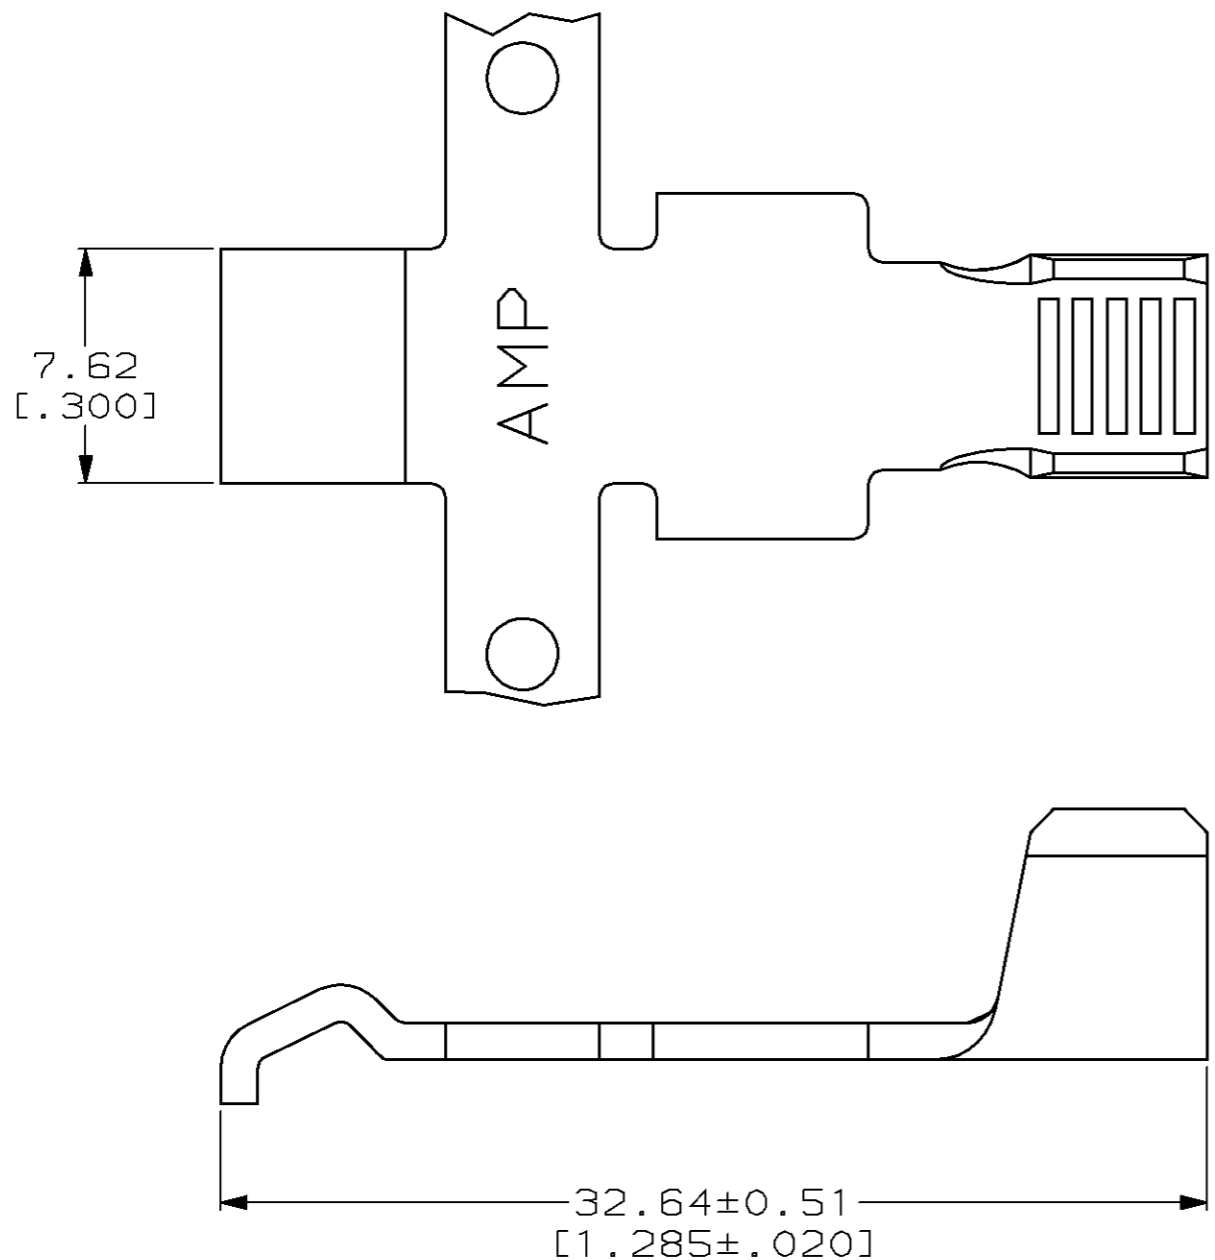

1. CONTACT ACCEPTS 10-6 AWG WIRE & TO BE USED WITH HOUSING 53884.

SEE DETAIL C	53880-4
-	53880-2
LOOSE PIECE	PART NUMBER

DETAIL C

THIS DRAWING IS A CONTROLLED DOCUMENT.		DWN	M. BINNER	15 APR 97	 AMP Incorporated Harrisburg, PA 17105-3608
DIMENSIONS: mm [INCHES]		CHK	R. STONE	24 APR 97	
TOLERANCES UNLESS OTHERWISE SPECIFIED:		APVD	M. MCALONIS	22 MAY 97	
0 PLC ±- 1 PLC ±- 2 PLC ±0.38 [.015] 3 PLC ±- 4 PLC ±- ANGLES ±-		NAME		CONTACT, SERIES 2, POWER LOCK	
MATERIAL COPPER		PRODUCT SPEC		108-11043	
FINISH 5.08µm [.000200] MIN SILVER		APPLICATION SPEC		114-6032	
		WEIGHT		-	
		CUSTOMER DRAWING		SIZE	A3
				CAGE CODE	00779
				DRAWING NO	C-53880
				RESTRICTED TO	-
				SCALE	4:1
				SHEET	1 OF 1
				REV	M