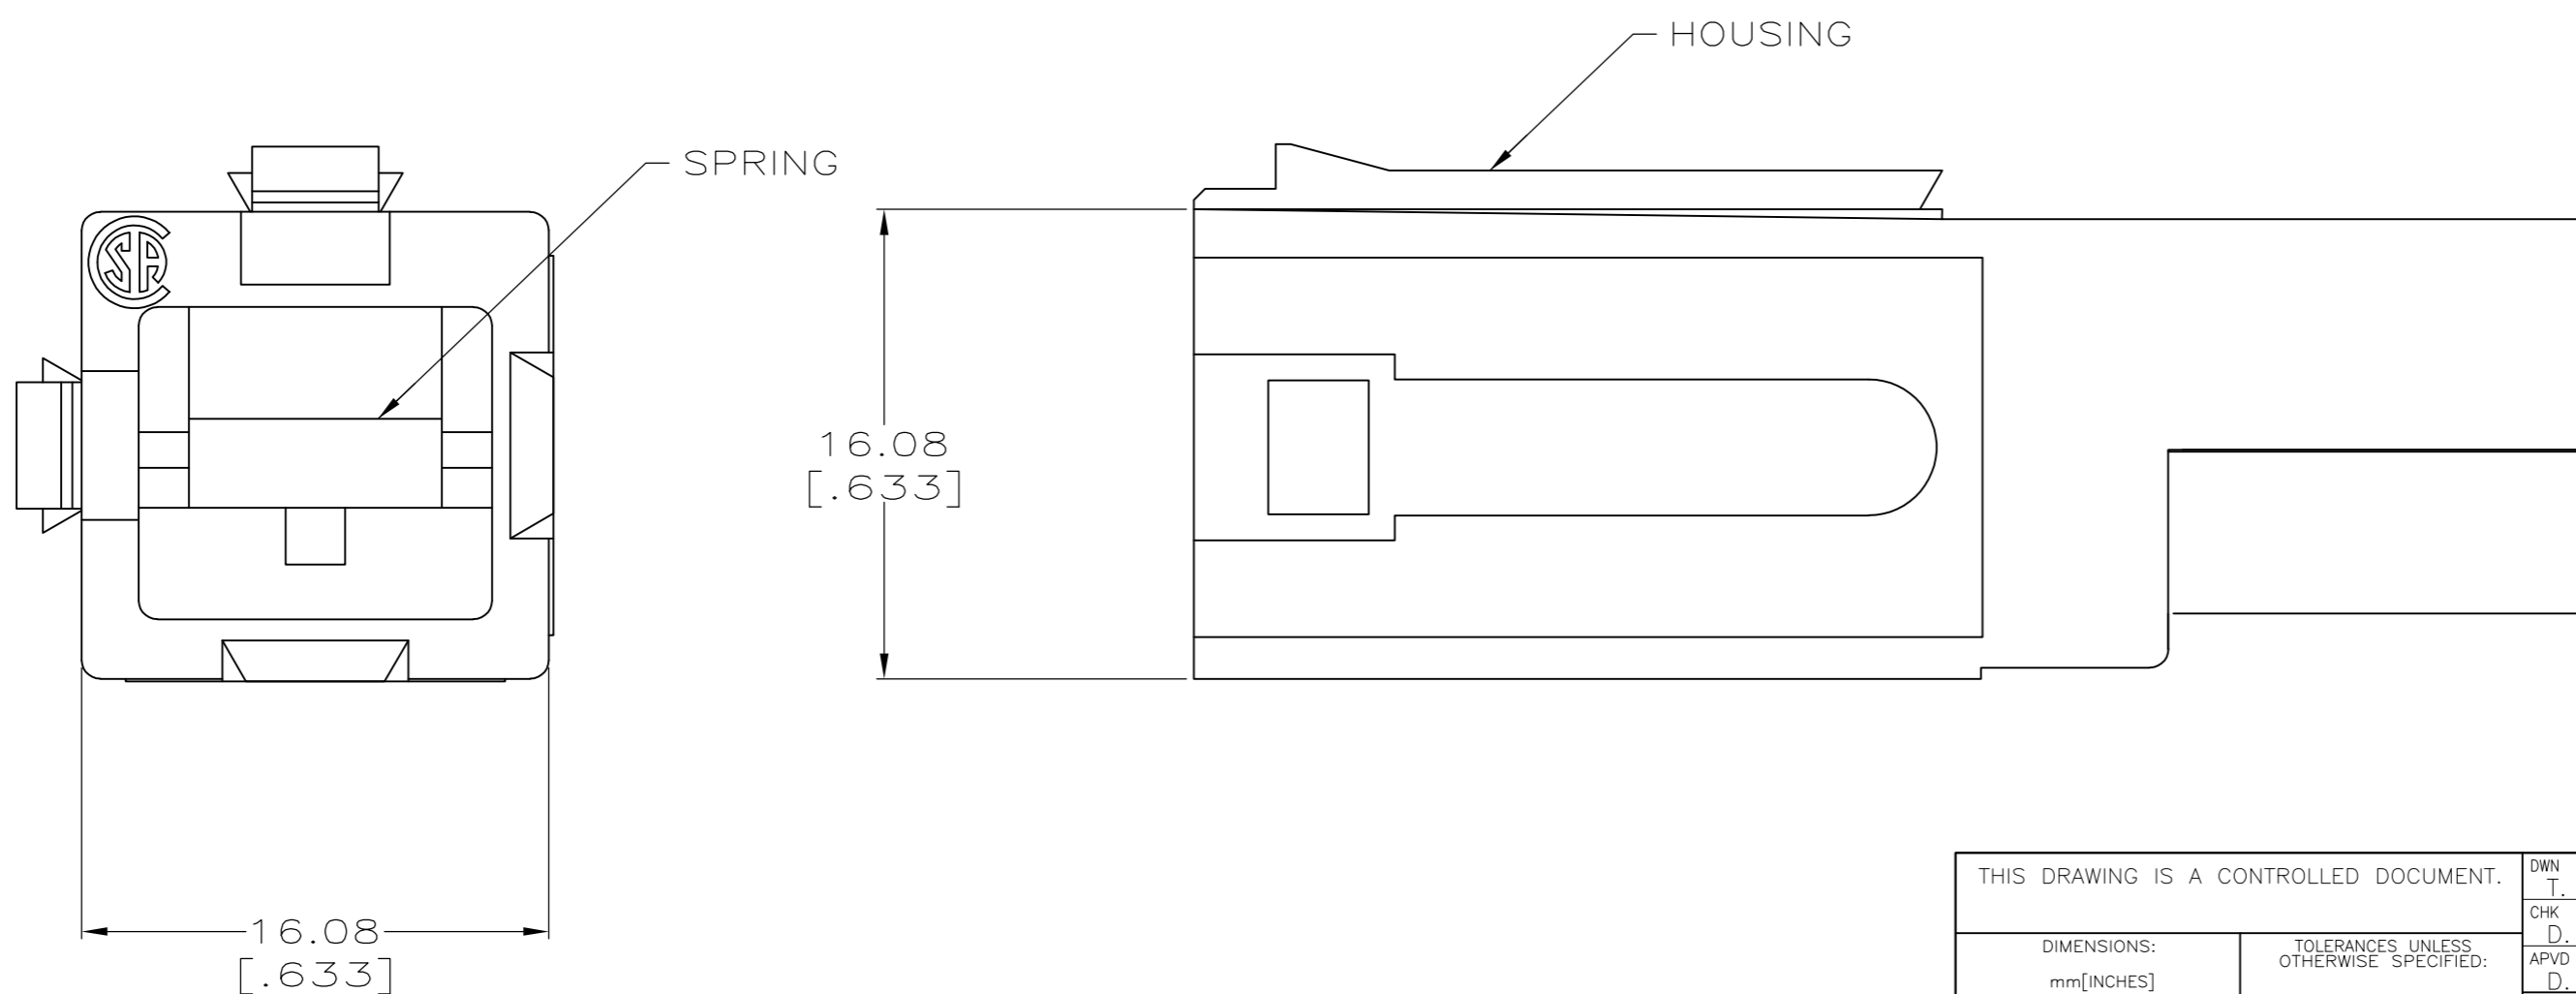

- ① ALL DIMENSIONS SHOWN ARE MAXIMUM UNLESS OTHERWISE SPECIFIED.
- ② MATERIAL:
HOUSING - POLYCARBONATE, SEE TABLE FOR COLOR.
SPRING - STAINLESS STEEL.
- ③ OBSOLETE PARTS: OBSOLETE CIS STREAMLINING PER D.RENAUD/D.SINISI

③ OBSOLETE	RED	53884-4
	BLACK	53884-3
	WHITE	53884-2
	BLUE	53884-1
	COLOR	PART NO.

THIS DRAWING IS A CONTROLLED DOCUMENT.		DWN	T. SPRINKLE	18MAR96		TE Connectivity		
DIMENSIONS: mm[INCHES]		CHK	D. AHERON	04APR96		NAME		
TOLERANCES UNLESS OTHERWISE SPECIFIED:		APVD	D. KEMPKA	04APR96		HOUSING ASSEMBLY, SERIES 2, POWER LOCK		
0 PLC ± - 1 PLC ± - 2 PLC ± - 3 PLC ± - 4 PLC ± - ANGLES ± -		PRODUCT SPEC	108-11043			SIZE	CAGE CODE	DRAWING NO
MATERIAL		FINISH	114-6032		SCALE	00779	RESTRICTED TO	
②		-		WEIGHT	4:1	C=53884	REV H2	
CUSTOMER DRAWING					SCALE	4:1	SHEET 1 of 1	