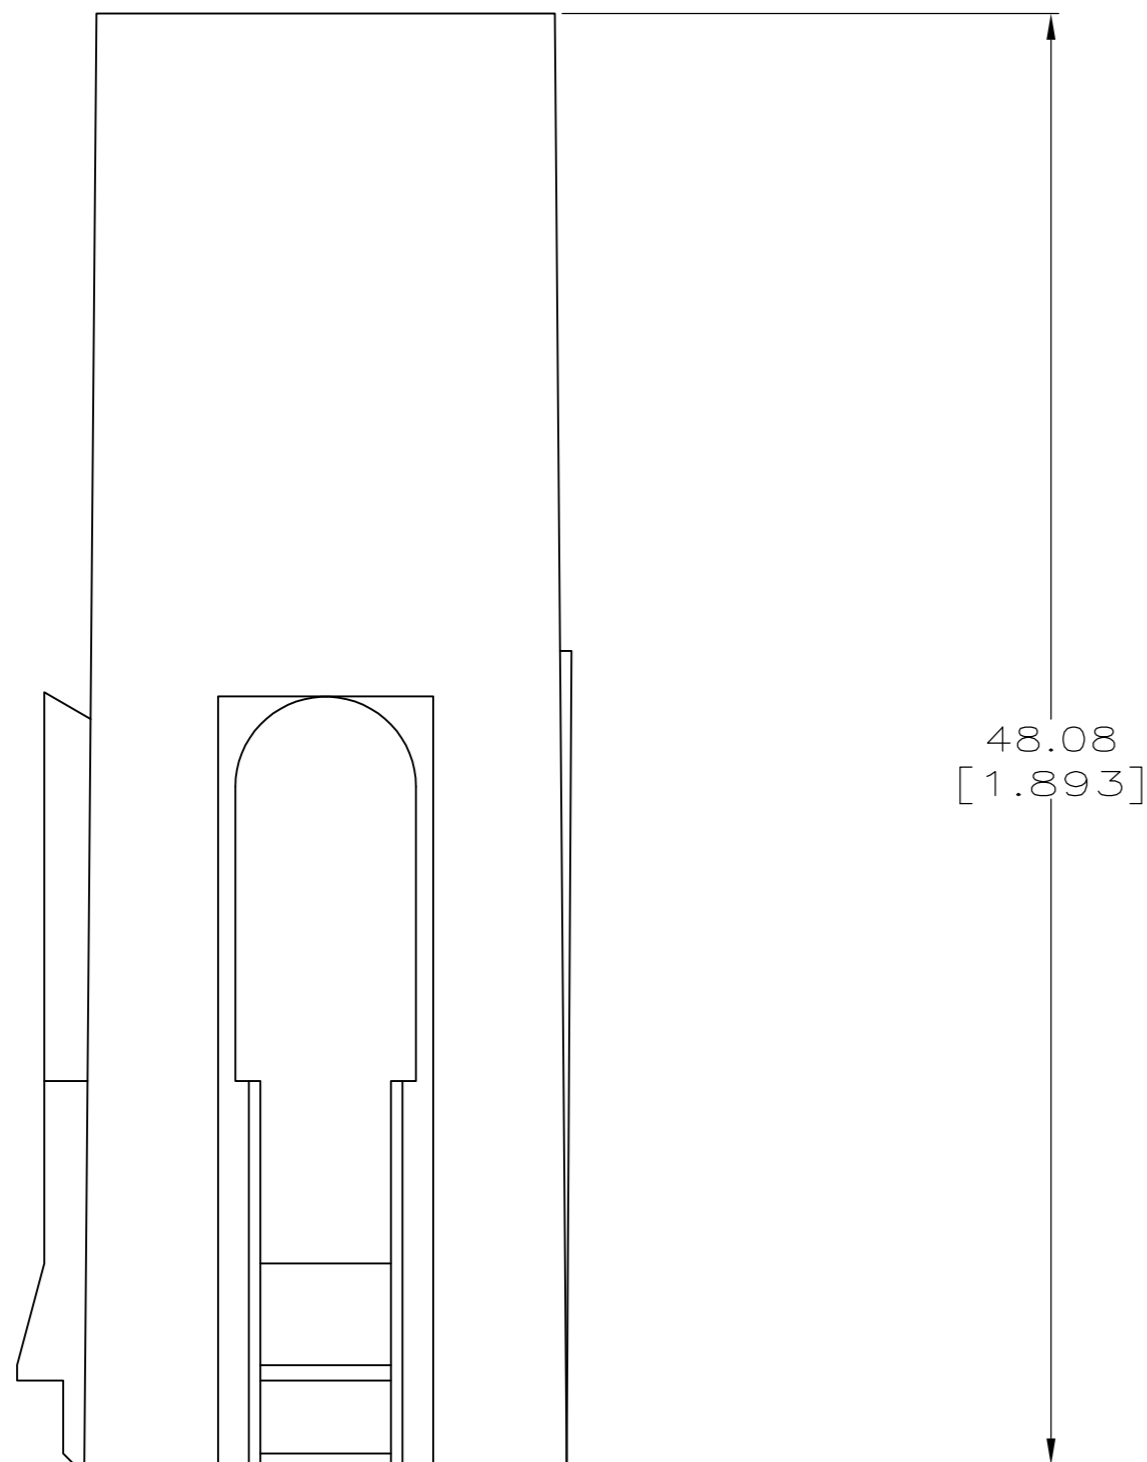

- ① ALL DIMENSIONS SHOWN ARE MAXIMUM UNLESS OTHERWISE SPECIFIED.
- ② MATERIAL:
HOUSING - POLYCARBONATE, SEE TABLE FOR COLOR.
SPRING - STAINLESS STEEL.
- ③ OBSOLETE PARTS: OBSOLETE CIS STREAMLINING PER D.RENAUD/D.SINISI

③ OBSOLETE	RED	53884-4
	BLACK	53884-3
	WHITE	53884-2
	BLUE	53884-1
	COLOR	PART NO.

THIS DRAWING IS A CONTROLLED DOCUMENT.		DWN	T. SPRINKLE	18MAR96		TE Connectivity		
DIMENSIONS: mm[INCHES]		CHK	D. AHERON	04APR96		NAME		
TOLERANCES UNLESS OTHERWISE SPECIFIED:		APVD	D. KEMPKA	04APR96		HOUSING ASSEMBLY, SERIES 2, POWER LOCK		
0 PLC ± - 1 PLC ± - 2 PLC ± - 3 PLC ± - 4 PLC ± - ANGLES ± -		PRODUCT SPEC	108-11043			SIZE	CAGE CODE	DRAWING NO
MATERIAL		FINISH	114-6032		SCALE	00779	RESTRICTED TO	
②		-		WEIGHT	4:1	C=53884	REV H2	
CUSTOMER DRAWING					SCALE	4:1	SHEET 1 of 1	