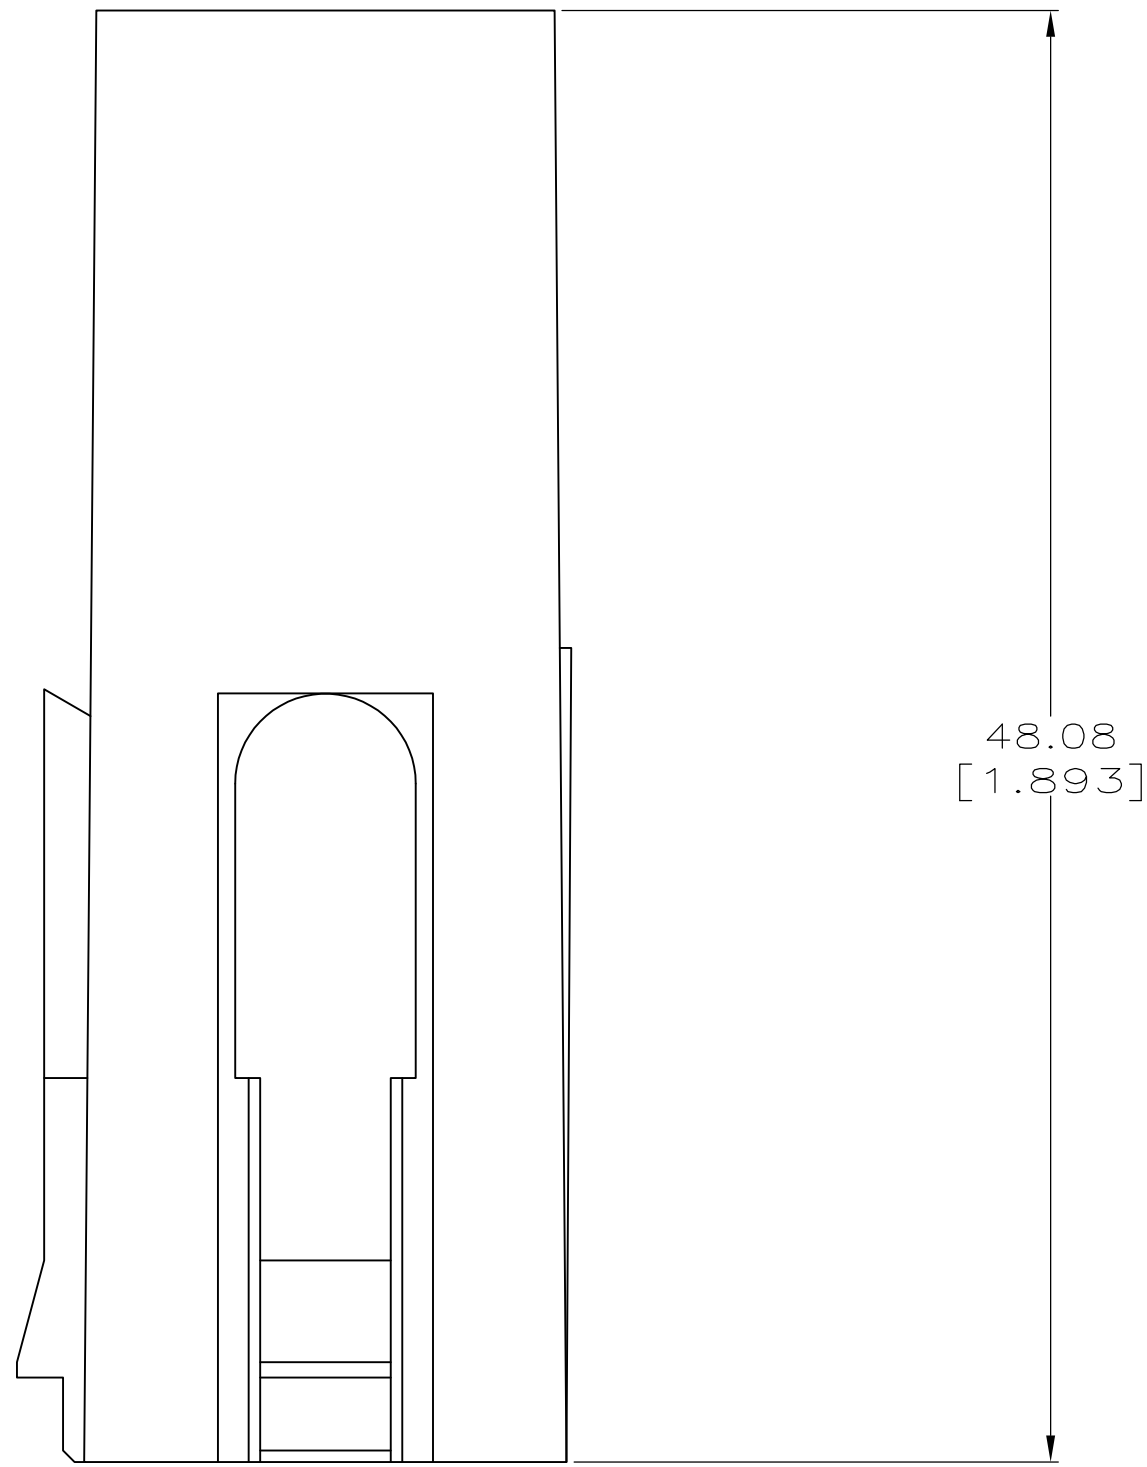

- ① ALL DIMENSIONS SHOWN ARE MAXIMUM UNLESS OTHERWISE SPECIFIED.
- ② MATERIAL:
HOUSING - POLYCARBONATE, SEE TABLE FOR COLOR.
SPRING - STAINLESS STEEL.
- ③ OBSOLETE PARTS: OBSOLETE CIS STREAMLINING PER D.RENAUD/D.SINISI

③ OBSOLETE	RED	53884-4
	BLACK	53884-3
	WHITE	53884-2
	BLUE	53884-1
	COLOR	PART NO.

THIS DRAWING IS A CONTROLLED DOCUMENT.		DWN T. SPRINKLE 18MAR96				
DIMENSIONS: mm[INCHES]		CHK D. AHERON 04APR96				
TOLERANCES UNLESS OTHERWISE SPECIFIED:		APVD D. KEMPKA 04APR96	NAME HOUSING ASSEMBLY, SERIES 2, POWER LOCK			
0 PLC ± -	①	PRODUCT SPEC 108-11043	SIZE A2	CAGE CODE 00779	DRAWING NO C=53884	RESTRICTED TO -
1 PLC ± -		APPLICATION SPEC 114-6032	WEIGHT -	SCALE 4:1	SHEET 1 of 1	REV H2
2 PLC ± -		MATERIAL ②	CUSTOMER DRAWING			
3 PLC ± -		FINISH -				
4 PLC ± -						
ANGLES ± -						