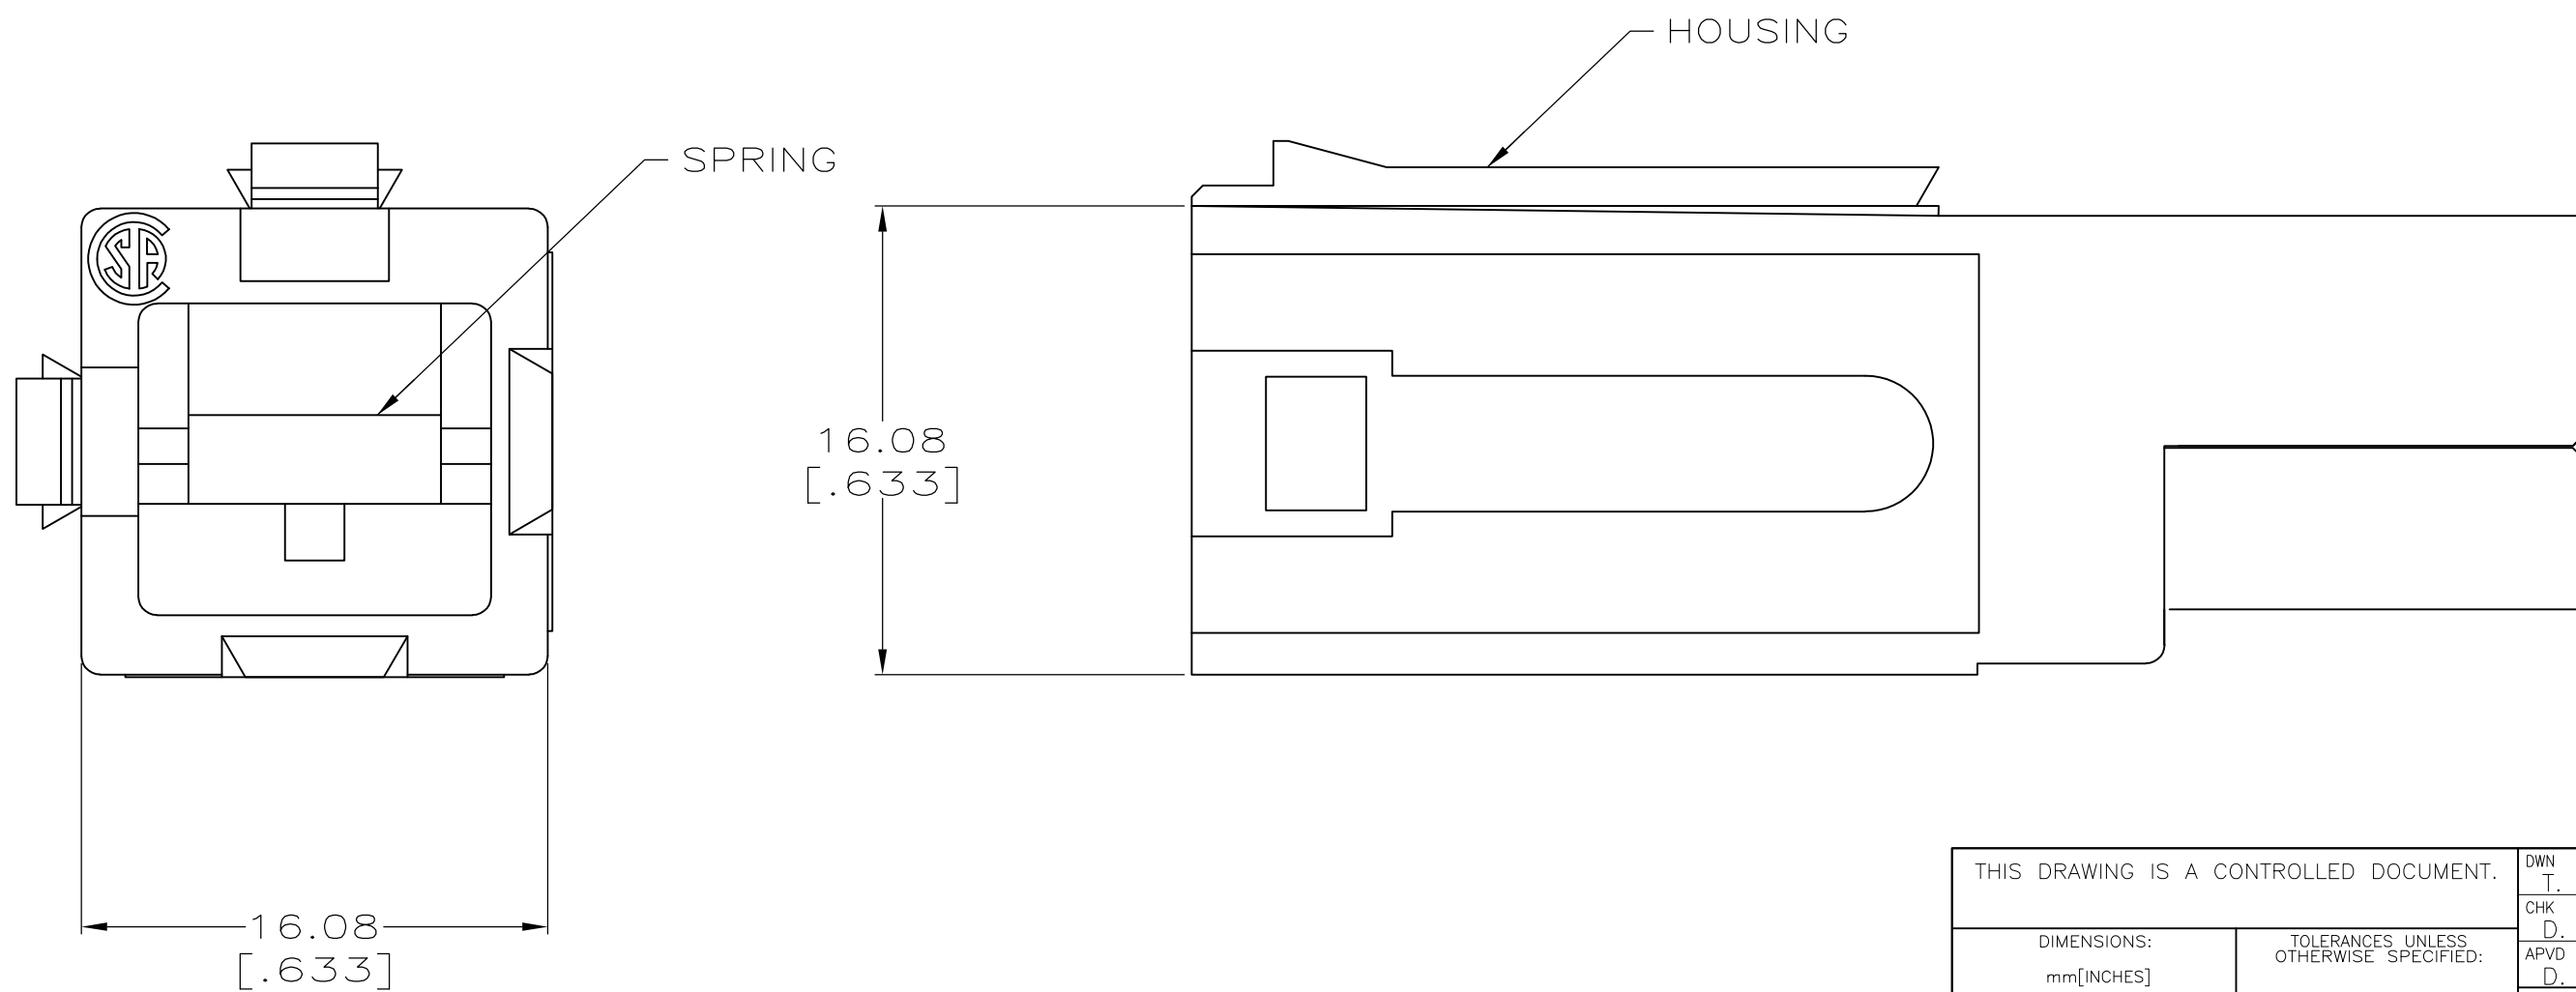

- ① ALL DIMENSIONS SHOWN ARE MAXIMUM UNLESS OTHERWISE SPECIFIED.
- ② MATERIAL:
HOUSING - POLYCARBONATE, SEE TABLE FOR COLOR.
SPRING - STAINLESS STEEL.
- ③ OBSOLETE PARTS: OBSOLETE CIS STREAMLINING PER D.RENAUD/D.SINISI

③ OBSOLETE	RED	53884-4
	BLACK	53884-3
	WHITE	53884-2
	BLUE	53884-1
	COLOR	PART NO.

THIS DRAWING IS A CONTROLLED DOCUMENT.		DWN T. SPRINKLE 18MAR96				
DIMENSIONS: mm[INCHES]		CHK D. AHERON 04APR96				
TOLERANCES UNLESS OTHERWISE SPECIFIED:		APVD D. KEMPKA 04APR96	NAME HOUSING ASSEMBLY, SERIES 2, POWER LOCK			
0 PLC ± -	①	PRODUCT SPEC 108-11043	SIZE A2	CAGE CODE 00779	DRAWING NO C=53884	RESTRICTED TO -
1 PLC ± -		APPLICATION SPEC 114-6032	WEIGHT -	SCALE 4:1	SHEET 1 of 1	REV H2
2 PLC ± -		MATERIAL ②	CUSTOMER DRAWING			
3 PLC ± -		FINISH -				
4 PLC ± -						
ANGLES ± -						