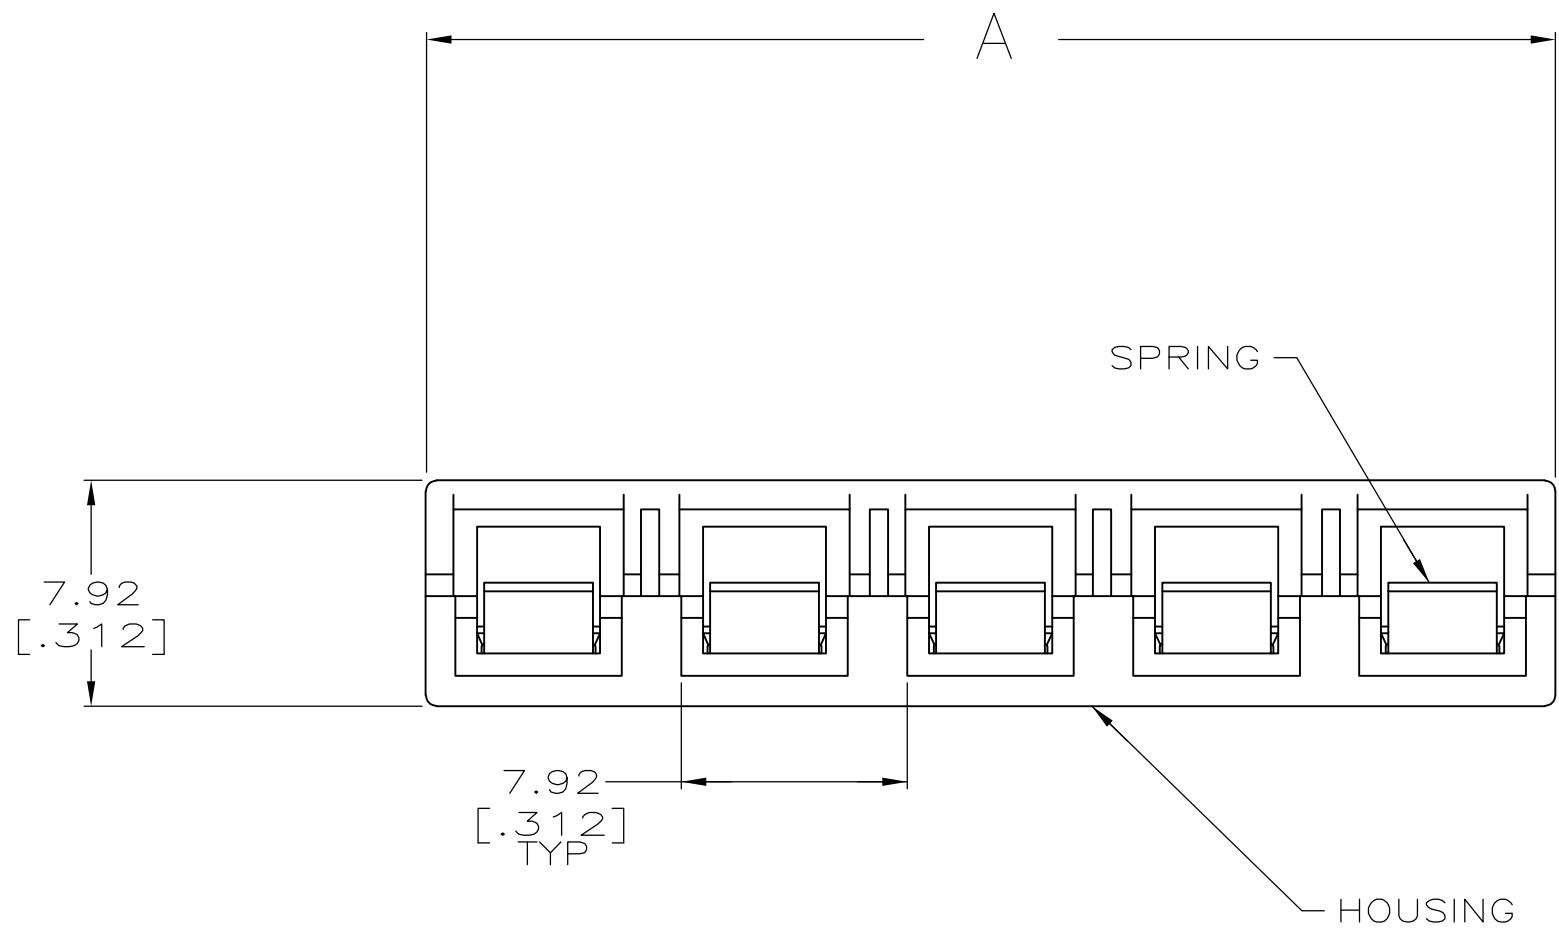

THIS DRAWING IS UNPUBLISHED. RELEASED FOR PUBLICATION
 © COPYRIGHT - By - ALL RIGHTS RESERVED.

LOC	DIST	REVISIONS			
P	LTR	DESCRIPTION	DATE	DWN	APVD
FT	60	E1	REVISED PER ECO-11-005027	11MAR11	RK HMR

- HOUSING MATES WITH ITSELF 54483, 54489 OR GROUPS OF 53894.
 - ACCEPTS ANY SERIES 1 POWER LOCK CONTACTS.
- ③ HOUSING: NYLON, NATURAL.
 SPRING: STAINLESS STEEL.

47.55 [1.872]	6	54483-6
39.62 [1.560]	5	54483-5
31.70 [1.248]	4	54483-4
23.77 [.936]	3	54483-3
15.85 [.624]	2	54483-2
A	NO OF POSN	PART NUMBER

THIS DRAWING IS A CONTROLLED DOCUMENT.

DWN M.BINNER 10 APR 97	TE Connectivity
CHK R.STONE 24 APR 97	
APVD M.MCALONIS 22 MAY 97	
DIMENSIONS: mm[INCHES]	TOLERANCES UNLESS OTHERWISE SPECIFIED: 0 PLC ± - 1 PLC ± - 2 PLC ± 0.25 [.010] 3 PLC ± - 4 PLC ± - ANGLES ± ± -
	PRODUCT SPEC 108-11026 APPLICATION SPEC 114-6032
MATERIAL ③	FINISH -
CUSTOMER DRAWING	
WEIGHT -	SIZE A2
CAGE CODE 00779	
DRAWING NO G-54483	
RESTRICTED TO -	
SCALE 4:1 SHEET 1 OF 1 REV E1	