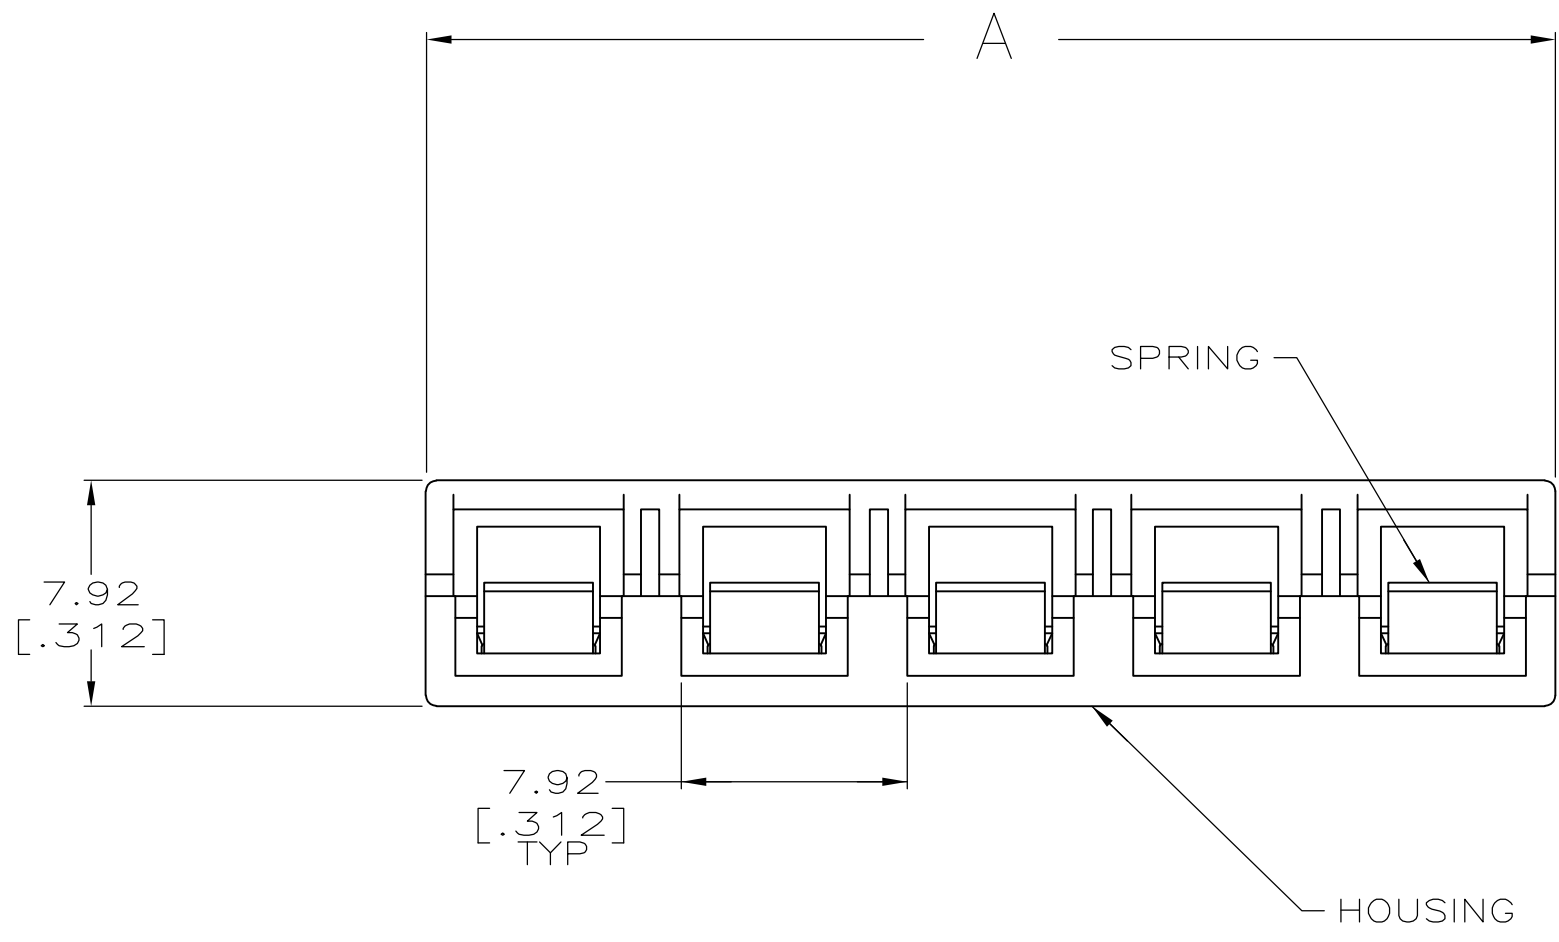

THIS DRAWING IS UNPUBLISHED. RELEASED FOR PUBLICATION
 © COPYRIGHT - By - ALL RIGHTS RESERVED.

LOC	DIST	REVISIONS			
P	LTR	DESCRIPTION	DATE	DWN	APVD
FT	60	E1	REVISED PER ECO-11-005027	11MAR11	RK HMR

1. HOUSING MATES WITH ITSELF 54483, 54489 OR GROUPS OF 53894.
 2. ACCEPTS ANY SERIES 1 POWER LOCK CONTACTS.
- ③ HOUSING: NYLON, NATURAL.
 SPRING: STAINLESS STEEL.

47.55 [1.872]	6	54483-6
39.62 [1.560]	5	54483-5
31.70 [1.248]	4	54483-4
23.77 [.936]	3	54483-3
15.85 [.624]	2	54483-2
A	NO OF POSN	PART NUMBER

THIS DRAWING IS A CONTROLLED DOCUMENT.

DWN M.BINNER 10 APR 97	TE Connectivity
CHK R.STONE 24 APR 97	
APVD M.MCALONIS 22 MAY 97	
DIMENSIONS: mm[INCHES]	TOLERANCES UNLESS OTHERWISE SPECIFIED: 0 PLC ± - 1 PLC ± - 2 PLC ± 0.25 [.010] 3 PLC ± - 4 PLC ± - ANGLES ± ± -
	PRODUCT SPEC 108-11026 APPLICATION SPEC 114-6032
MATERIAL ③	FINISH - WEIGHT - CUSTOMER DRAWING
NAME HOUSING & SPRING ASSY, W/O MTG LUGS, SERIES 1, POWER LOCK	
SIZE A2	CAGE CODE 00779
DRAWING NO G-54483	RESTRICTED TO -
SCALE 4:1	SHEET 1 OF 1
REV E1	