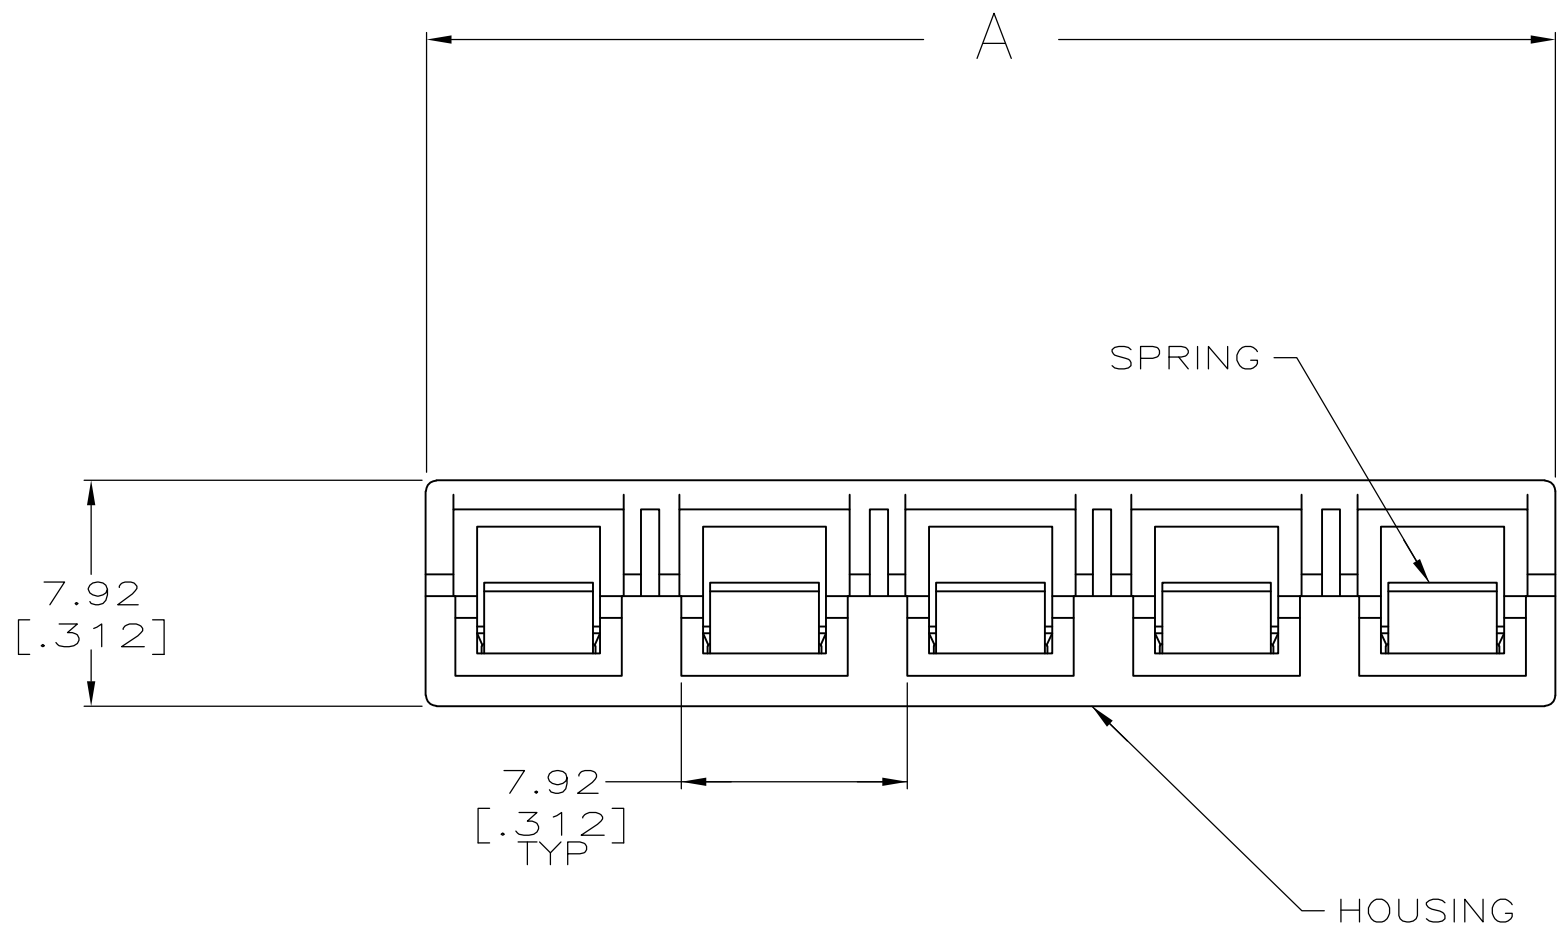

THIS DRAWING IS UNPUBLISHED. RELEASED FOR PUBLICATION
 © COPYRIGHT - By - ALL RIGHTS RESERVED.

LOC	DIST	REVISIONS			
P	LTR	DESCRIPTION	DATE	DWN	APVD
FT	60	E1	REVISED PER ECO-11-005027	11MAR11	RK HMR

- HOUSING MATES WITH ITSELF 54483, 54489 OR GROUPS OF 53894.
 - ACCEPTS ANY SERIES 1 POWER LOCK CONTACTS.
- ③ HOUSING: NYLON, NATURAL.
 SPRING: STAINLESS STEEL.

47.55 [1.872]	6	54483-6
39.62 [1.560]	5	54483-5
31.70 [1.248]	4	54483-4
23.77 [.936]	3	54483-3
15.85 [.624]	2	54483-2
A	NO OF POSN	PART NUMBER

THIS DRAWING IS A CONTROLLED DOCUMENT.

DWN M.BINNER 10 APR 97	TE Connectivity
CHK R.STONE 24 APR 97	
APVD M.MCALONIS 22 MAY 97	
DIMENSIONS: mm[INCHES]	TOLERANCES UNLESS OTHERWISE SPECIFIED: 0 PLC ± - 1 PLC ± - 2 PLC ± 0.25 [.010] 3 PLC ± - 4 PLC ± - ANGLES ± ± -
	PRODUCT SPEC 108-11026 APPLICATION SPEC 114-6032
MATERIAL ③	FINISH - WEIGHT - CUSTOMER DRAWING
NAME HOUSING & SPRING ASSY, W/O MTG LUGS, SERIES 1, POWER LOCK	
SIZE CAGE CODE DRAWING NO RESTRICTED TO A2 00779 ③-54483 -	
SCALE 4:1 SHEET 1 OF 1 REV E1	