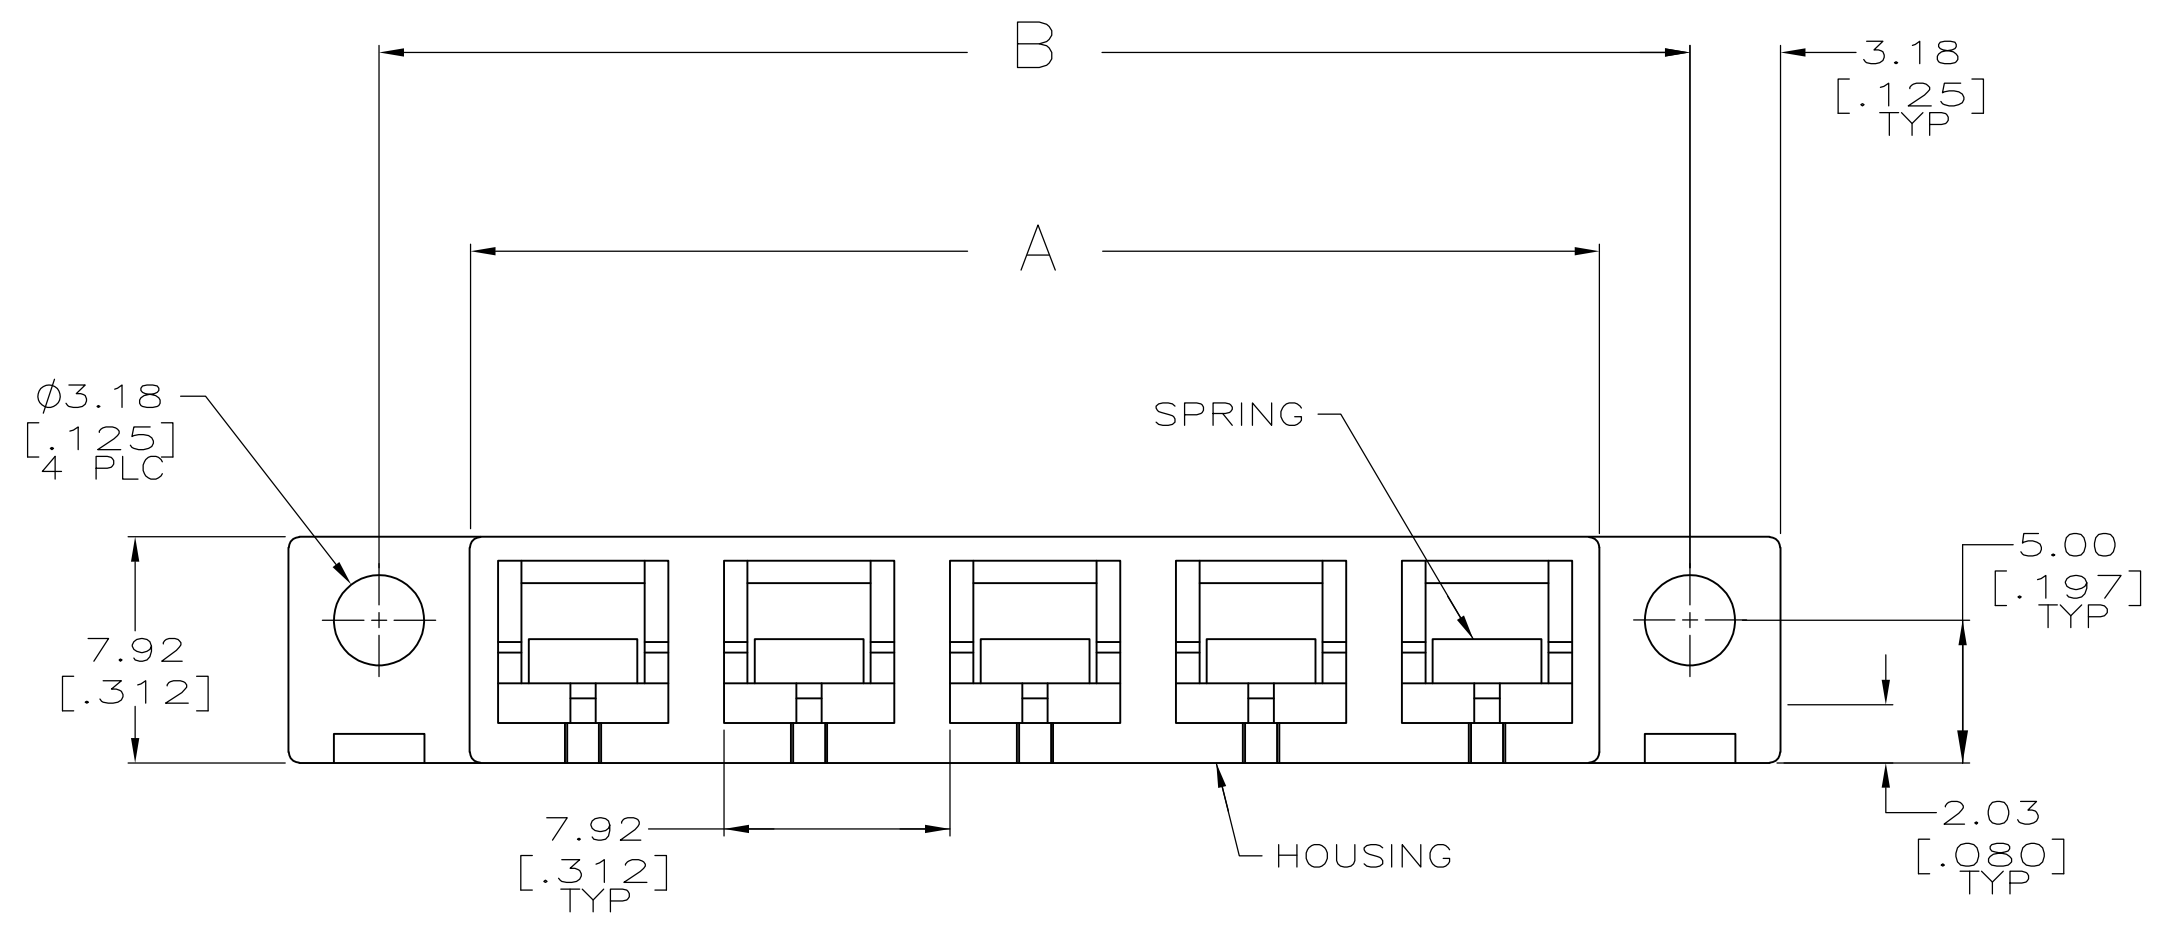

LOC	DIST	REVISIONS					
FT	60	P	LTR	DESCRIPTION	DATE	OWN	APVD
		M2		REVISED PER ECO-13-005883	23JUL13	KH	MM

- HOUSING MATES WITH ITSELF 54489, 54483 OR GROUPS OF 53894.
 - ACCEPTS ANY SERIES 1 POWER LOCK CONTACTS.
- 3 HOUSING: NYLON, NATURAL.
SPRING: STAINLESS STEEL.

OBSOLETE	53.90	47.55	6	54489-6
	[2.122]	[1.872]		
	45.97	39.62	5	54489-5
	[1.810]	[1.560]		
	38.05	31.70	4	54489-4
	[1.498]	[1.248]		
	30.12	23.77	3	54489-3
	[1.186]	[0.936]		
	22.20	15.85	2	54489-2
	[0.874]	[0.624]		
	B	A	NO OF POSN	PART NUMBER

THIS DRAWING IS A CONTROLLED DOCUMENT.

DWN	M.BINNER	10 APR 97	STE TE Connectivity
CHK	R.STONE	24 APR 97	
APVD	M.MCALONIS	22 MAY 97	
DIMENSIONS:		TOLERANCES UNLESS OTHERWISE SPECIFIED:	
mm[INCHES]		0 PLC ± -	
		1 PLC ± -	
		2 PLC ± 0.25 [010]	
		3 PLC ± -	
		4 PLC ± -	
		ANGLES ± -	
		FINISH -	
MATERIAL		NAME	
3		108-11026	
		APPLICATION SPEC	
		114-6032	
		SIZE CAGE CODE DRAWING NO	
		A2 00779 C-54489	
		RESTRICTED TO	
		-	
CUSTOMER DRAWING		SCALE 4:1 SHEET 1 OF 1 REV M2	