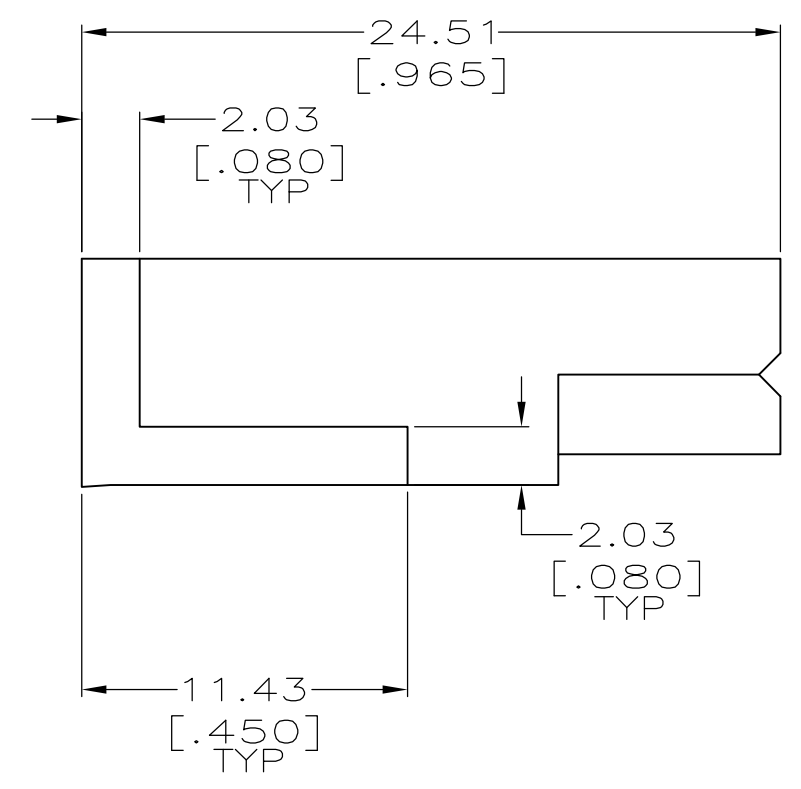

LOC	DIST	REVISIONS					
FT	60	P	LTR	DESCRIPTION	DATE	OWN	APVD
		M2		REVISED PER ECO-13-005883	23JUL13	KH	MM

- HOUSING MATES WITH ITSELF 54489, 54483 OR GROUPS OF 53894.
 - ACCEPTS ANY SERIES 1 POWER LOCK CONTACTS.
- 3 HOUSING: NYLON, NATURAL.
SPRING: STAINLESS STEEL.

OBSOLETE	53.90	47.55	6	54489-6
	[2.122]	[1.872]		
	45.97	39.62	5	54489-5
	[1.810]	[1.560]		
	38.05	31.70	4	54489-4
	[1.498]	[1.248]		
	30.12	23.77	3	54489-3
	[1.186]	[0.936]		
	22.20	15.85	2	54489-2
	[0.874]	[0.624]		
	B	A	NO OF POSN	PART NUMBER

THIS DRAWING IS A CONTROLLED DOCUMENT.

DWN	M.BINNER	10 APR 97	STE TE Connectivity
CHK	R.STONE	24 APR 97	
APVD	M.MCALONIS	22 MAY 97	
DIMENSIONS:		TOLERANCES UNLESS OTHERWISE SPECIFIED:	
mm[INCHES]		0 PLC ± -	
		1 PLC ± -	
		2 PLC ± 0.25 [010]	
		3 PLC ± -	
		4 PLC ± -	
		ANGLES ± -	
		FINISH -	
MATERIAL		NAME	
3		108-11026	
		APPLICATION SPEC	
		114-6032	
		SIZE CAGE CODE DRAWING NO	
		A2 00779 C-54489	
		RESTRICTED TO	
		-	
CUSTOMER DRAWING		SCALE 4:1 SHEET 1 OF 1 REV M2	