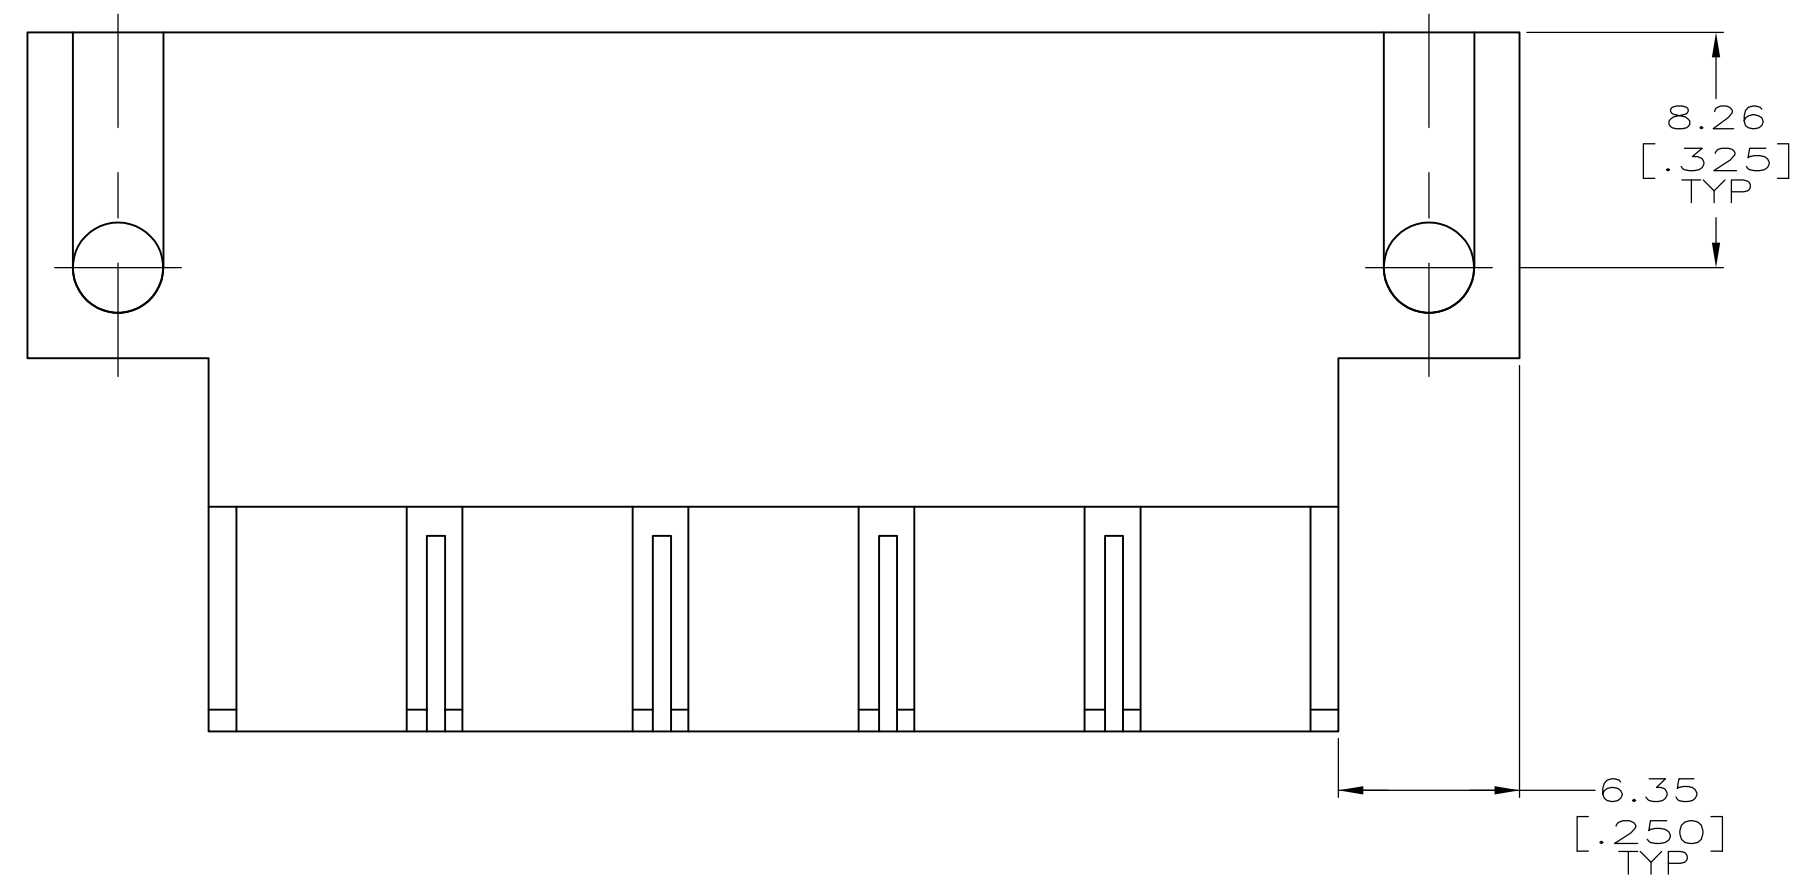

LOC	DIST	REVISIONS					
FT	60	P	LTR	DESCRIPTION	DATE	OWN	APVD
		M2		REVISED PER ECO-13-005883	23JUL13	KH	MM

- HOUSING MATES WITH ITSELF 54489, 54483 OR GROUPS OF 53894.
 - ACCEPTS ANY SERIES 1 POWER LOCK CONTACTS.
- 3 HOUSING: NYLON, NATURAL.
SPRING: STAINLESS STEEL.

OBSOLETE	53.90	47.55	6	54489-6
	[2.122]	[1.872]		
	45.97	39.62	5	54489-5
	[1.810]	[1.560]		
	38.05	31.70	4	54489-4
	[1.498]	[1.248]		
	30.12	23.77	3	54489-3
	[1.186]	[0.936]		
	22.20	15.85	2	54489-2
	[0.874]	[0.624]		
	B	A	NO OF POSN	PART NUMBER

THIS DRAWING IS A CONTROLLED DOCUMENT.

DWN	M.BINNER	10 APR 97	STE TE Connectivity
CHK	R.STONE	24 APR 97	
APVD	M.MCALONIS	22 MAY 97	
DIMENSIONS:		TOLERANCES UNLESS OTHERWISE SPECIFIED:	
mm[INCHES]		0 PLC ± -	
		1 PLC ± -	
		2 PLC ± 0.25 [010]	
		3 PLC ± -	
		4 PLC ± -	
		ANGLES ± -	
		FINISH -	
MATERIAL		NAME	
3		108-11026	
		APPLICATION SPEC	
		114-6032	
		SIZE CAGE CODE DRAWING NO	
		A2 00779 C-54489	
		RESTRICTED TO	
		-	
CUSTOMER DRAWING		SCALE 4:1 SHEET 1 OF 1 REV M2	