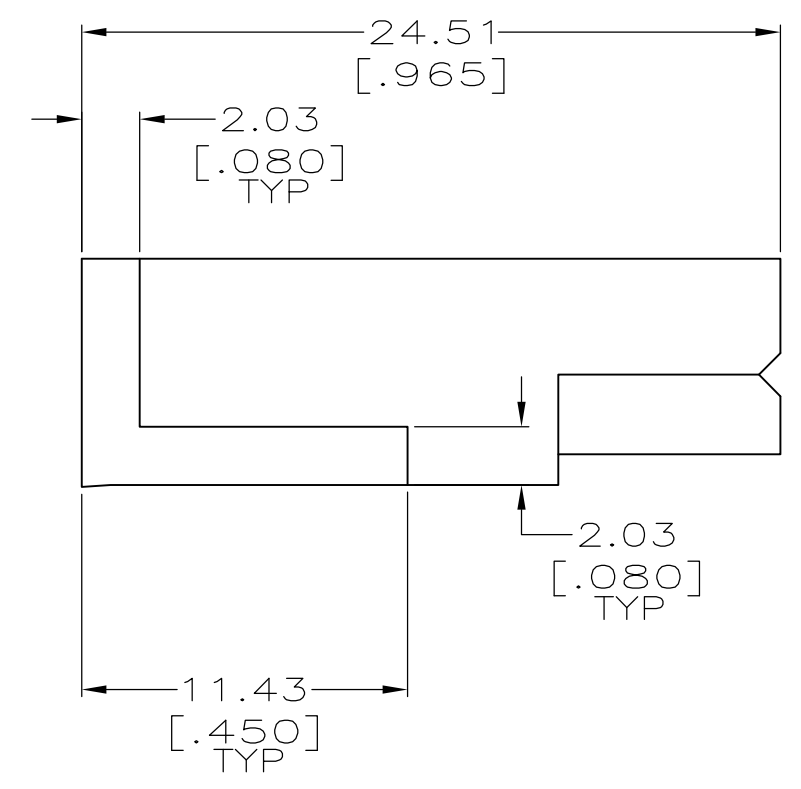

| LOC | DIST | REVISIONS | | | | | |
|-----|------|-----------|-----|---------------------------|---------|-----|------|
| FT | 60 | P | LTR | DESCRIPTION | DATE | OWN | APVD |
| | | M2 | | REVISED PER ECO-13-005883 | 23JUL13 | KH | MM |

- HOUSING MATES WITH ITSELF 54489, 54483 OR GROUPS OF 53894.
 - ACCEPTS ANY SERIES 1 POWER LOCK CONTACTS.
- 3 HOUSING: NYLON, NATURAL.
SPRING: STAINLESS STEEL.

| | | | | |
|----------|---------|---------|------------|-------------|
| OBSOLETE | 53.90 | 47.55 | 6 | 54489-6 |
| | [2.122] | [1.872] | | |
| | 45.97 | 39.62 | 5 | 54489-5 |
| | [1.810] | [1.560] | | |
| | 38.05 | 31.70 | 4 | 54489-4 |
| | [1.498] | [1.248] | | |
| | 30.12 | 23.77 | 3 | 54489-3 |
| | [1.186] | [.936] | | |
| | 22.20 | 15.85 | 2 | 54489-2 |
| | [.874] | [.624] | | |
| | B | A | NO OF POSN | PART NUMBER |

THIS DRAWING IS A CONTROLLED DOCUMENT.

| | | | |
|------------------|------------|--|---------------------|
| DWN | M.BINNER | 10 APR 97 | TE Connectivity |
| CHK | R.STONE | 24 APR 97 | |
| APVD | M.MCALONIS | 22 MAY 97 | |
| DIMENSIONS: | | TOLERANCES UNLESS OTHERWISE SPECIFIED: | |
| mm[INCHES] | | 0 PLC ± - | |
| | | 1 PLC ± - | |
| | | 2 PLC ± 0.25 [.010] | |
| | | 3 PLC ± - | |
| | | 4 PLC ± - | |
| | | ANGLES ± - - | |
| MATERIAL | | FINISH | |
| 3 | | - | |
| PRODUCT SPEC | | NAME | |
| 108-11026 | | HOUSING & SPRING ASSY, WITH MTG LUGS, SERIES 1, POWER LOCK | |
| APPLICATION SPEC | | SIZE | |
| 114-6032 | | A2 | |
| WEIGHT | | CAGE CODE | |
| - | | 00779 | |
| CUSTOMER DRAWING | | DRAWING NO | |
| | | 114-6032 | |
| SCALE | | SHEET | |
| 4:1 | | 1 OF 1 | |
| REV | | M2 | |