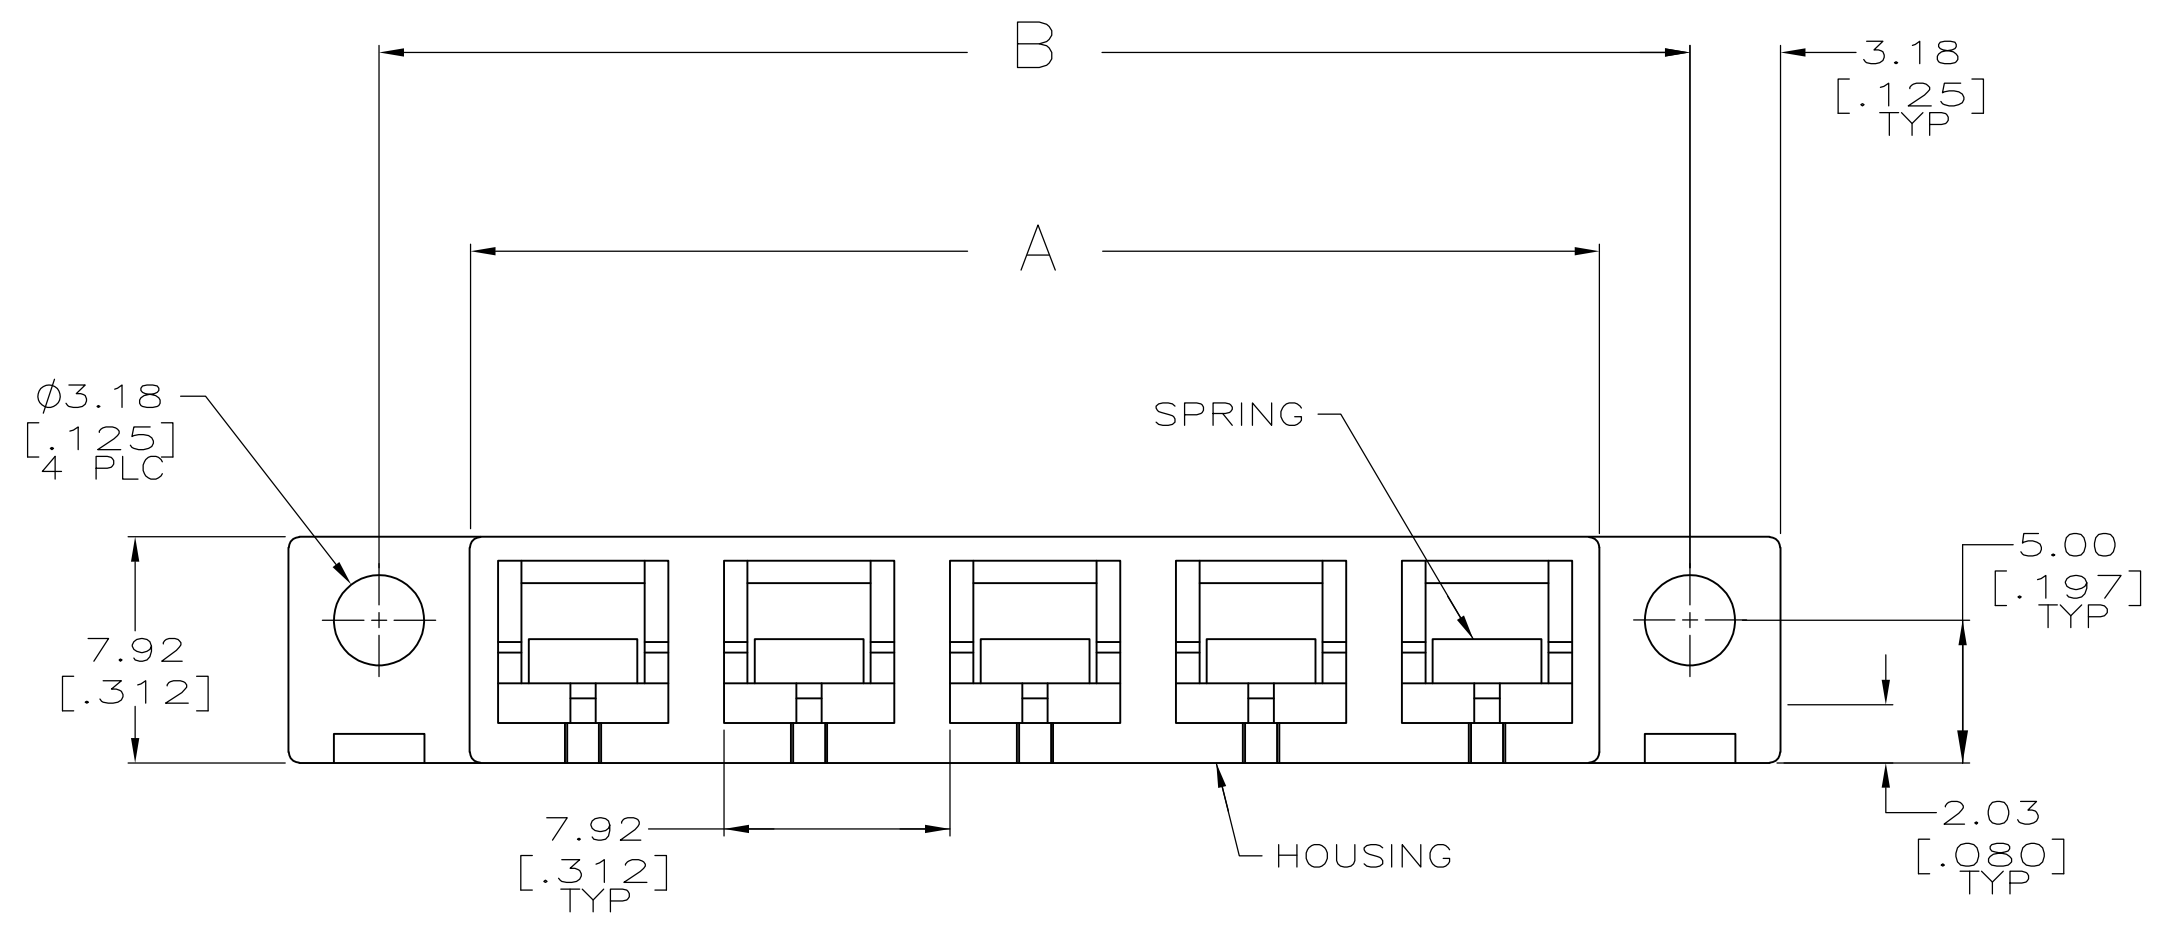

| LOC | DIST | REVISIONS | | | | | |
|-----|------|-----------|-----|---------------------------|---------|-----|------|
| FT | 60 | P | LTR | DESCRIPTION | DATE | OWN | APVD |
| | | M2 | | REVISED PER ECO-13-005883 | 23JUL13 | KH | MM |

- HOUSING MATES WITH ITSELF 54489, 54483 OR GROUPS OF 53894.
 - ACCEPTS ANY SERIES 1 POWER LOCK CONTACTS.
- 3 HOUSING: NYLON, NATURAL.
SPRING: STAINLESS STEEL.

| | | | | |
|----------|---------|---------|------------|-------------|
| OBSOLETE | 53.90 | 47.55 | 6 | 54489-6 |
| | [2.122] | [1.872] | | |
| | 45.97 | 39.62 | 5 | 54489-5 |
| | [1.810] | [1.560] | | |
| | 38.05 | 31.70 | 4 | 54489-4 |
| | [1.498] | [1.248] | | |
| | 30.12 | 23.77 | 3 | 54489-3 |
| | [1.186] | [.936] | | |
| | 22.20 | 15.85 | 2 | 54489-2 |
| | [.874] | [.624] | | |
| | B | A | NO OF POSN | PART NUMBER |

THIS DRAWING IS A CONTROLLED DOCUMENT.

| | | | |
|------------------|------------|--|---------------------|
| DWN | M.BINNER | 10 APR 97 | TE Connectivity |
| CHK | R.STONE | 24 APR 97 | |
| APVD | M.MCALONIS | 22 MAY 97 | |
| DIMENSIONS: | | TOLERANCES UNLESS OTHERWISE SPECIFIED: | |
| mm[INCHES] | | 0 PLC ± - | |
| | | 1 PLC ± - | |
| | | 2 PLC ± 0.25 [.010] | |
| | | 3 PLC ± - | |
| | | 4 PLC ± - | |
| | | ANGLES ± - - | |
| MATERIAL | | FINISH | |
| 3 | | - | |
| PRODUCT SPEC | | NAME | |
| 108-11026 | | HOUSING & SPRING ASSY, WITH MTG LUGS, SERIES 1, POWER LOCK | |
| APPLICATION SPEC | | SIZE | |
| 114-6032 | | A2 | |
| WEIGHT | | CAGE CODE | |
| - | | 00779 | |
| CUSTOMER DRAWING | | DRAWING NO | |
| | | 114-6032 | |
| SCALE | | SHEET | |
| 4:1 | | 1 OF 1 | |
| REV | | M2 | |