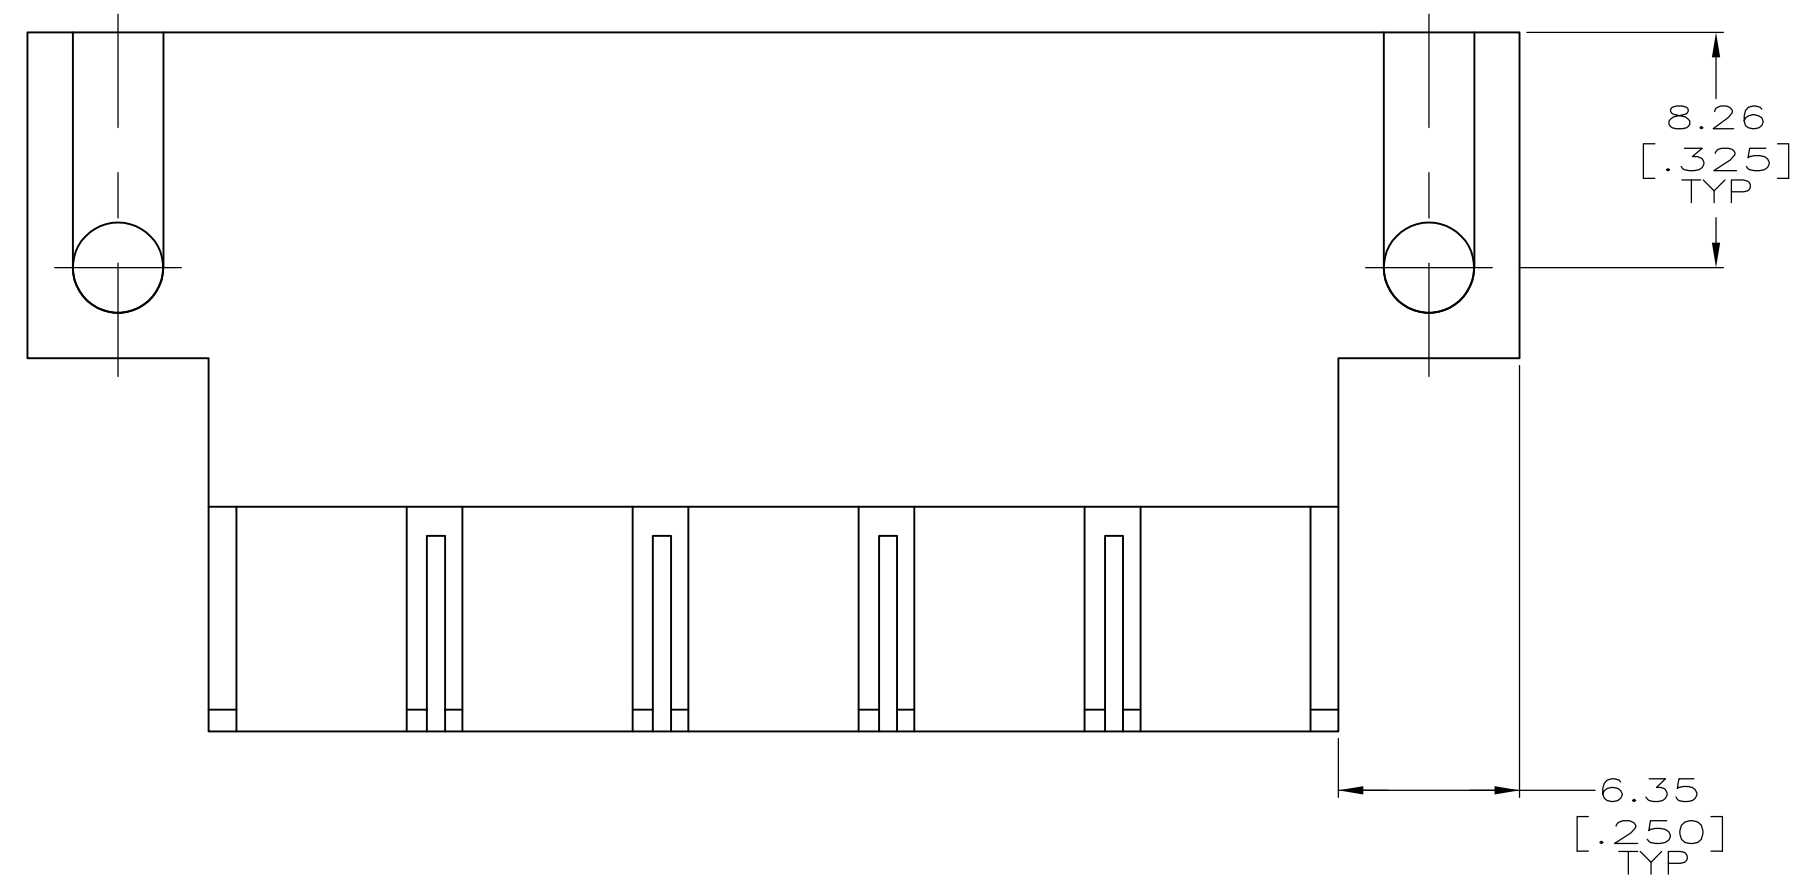

- HOUSING MATES WITH ITSELF 54489, 54483 OR GROUPS OF 53894.
 - ACCEPTS ANY SERIES 1 POWER LOCK CONTACTS.
- 3 HOUSING: NYLON, NATURAL.
SPRING: STAINLESS STEEL.

| | | | | |
|----------|---------|---------|------------|-------------|
| OBSOLETE | 53.90 | 47.55 | 6 | 54489-6 |
| | [2.122] | [1.872] | | |
| | 45.97 | 39.62 | 5 | 54489-5 |
| | [1.810] | [1.560] | | |
| | 38.05 | 31.70 | 4 | 54489-4 |
| | [1.498] | [1.248] | | |
| | 30.12 | 23.77 | 3 | 54489-3 |
| | [1.186] | [.936] | | |
| | 22.20 | 15.85 | 2 | 54489-2 |
| | [.874] | [.624] | | |
| | B | A | NO OF POSN | PART NUMBER |

THIS DRAWING IS A CONTROLLED DOCUMENT.

| | | | |
|------------------|------------|--|---------------------|
| DWN | M.BINNER | 10 APR 97 | TE Connectivity |
| CHK | R.STONE | 24 APR 97 | |
| APVD | M.MCALONIS | 22 MAY 97 | |
| DIMENSIONS: | | TOLERANCES UNLESS OTHERWISE SPECIFIED: | |
| mm[INCHES] | | 0 PLC ± - | |
| | | 1 PLC ± - | |
| | | 2 PLC ± 0.25 [.010] | |
| | | 3 PLC ± - | |
| | | 4 PLC ± - | |
| | | ANGLES ± - - | |
| MATERIAL | | FINISH | |
| 3 | | - | |
| PRODUCT SPEC | | NAME | |
| 108-11026 | | HOUSING & SPRING ASSY, WITH MTG LUGS, SERIES 1, POWER LOCK | |
| APPLICATION SPEC | | SIZE | |
| 114-6032 | | A2 | |
| WEIGHT | | CAGE CODE | |
| - | | 00779 | |
| CUSTOMER DRAWING | | DRAWING NO | |
| | | 114-6032 | |
| SCALE | | SHEET | |
| 4:1 | | 1 OF 1 | |
| REV | | M2 | |