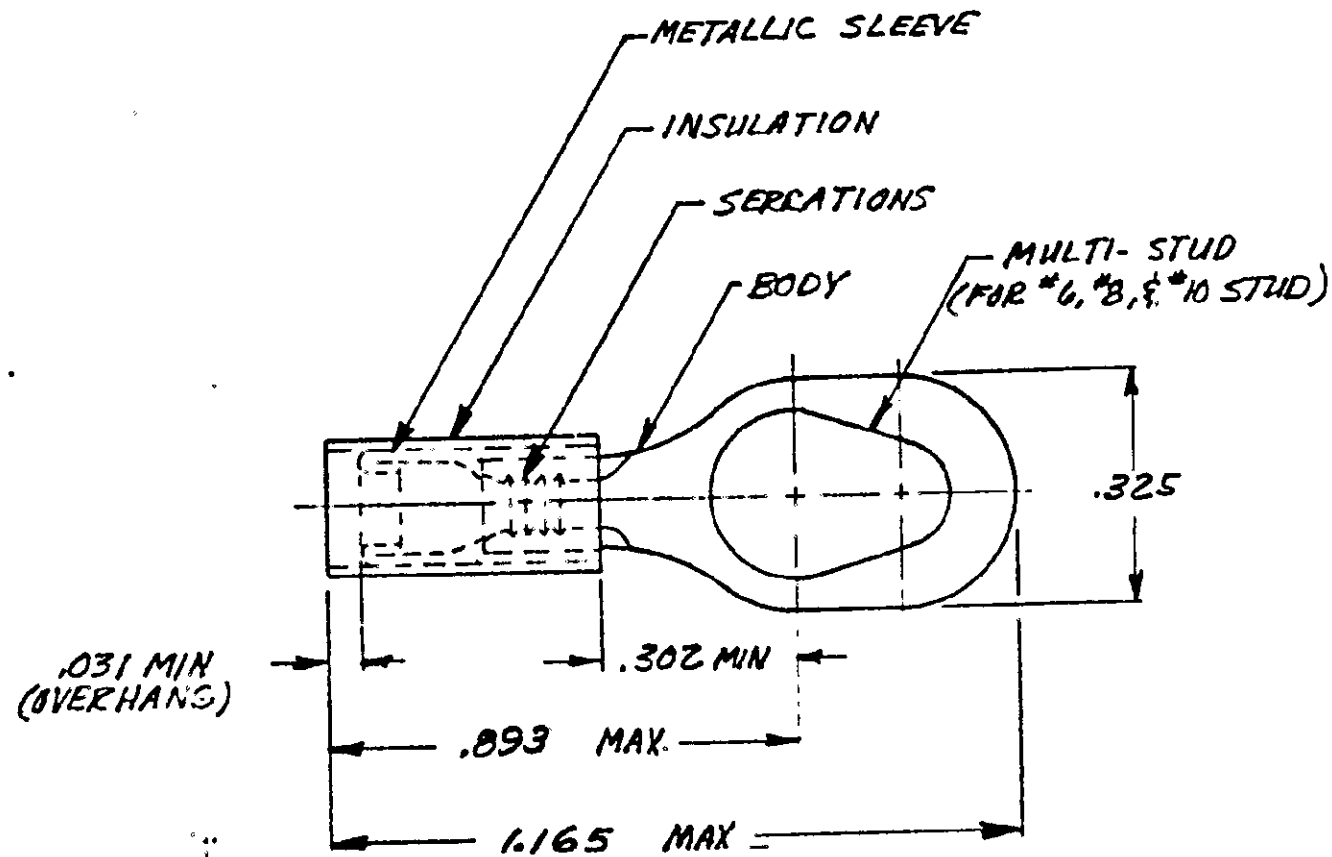

TONGUE MATERIAL THICKNESS = $.0285 \pm .002$
 FOR .150 TO .230 WIRE INS. DIA.

⚠ SUPERSEDED BY 54773-1

QTY.	DESCRIPTION	MATERIAL & FINISH	PART NO
50	LOOSE PC, BOX	BODY: COPPER (QQ-C-576) TIM PL. (MIL-T-10727)	8-54773-2
1	WIRE TERMINAL	SLEEVE: COPPER (QQ-C-576) NICKEL PL (QQ-N-290) INSULATION: NYLON COLOR: YELLOW	54773-1