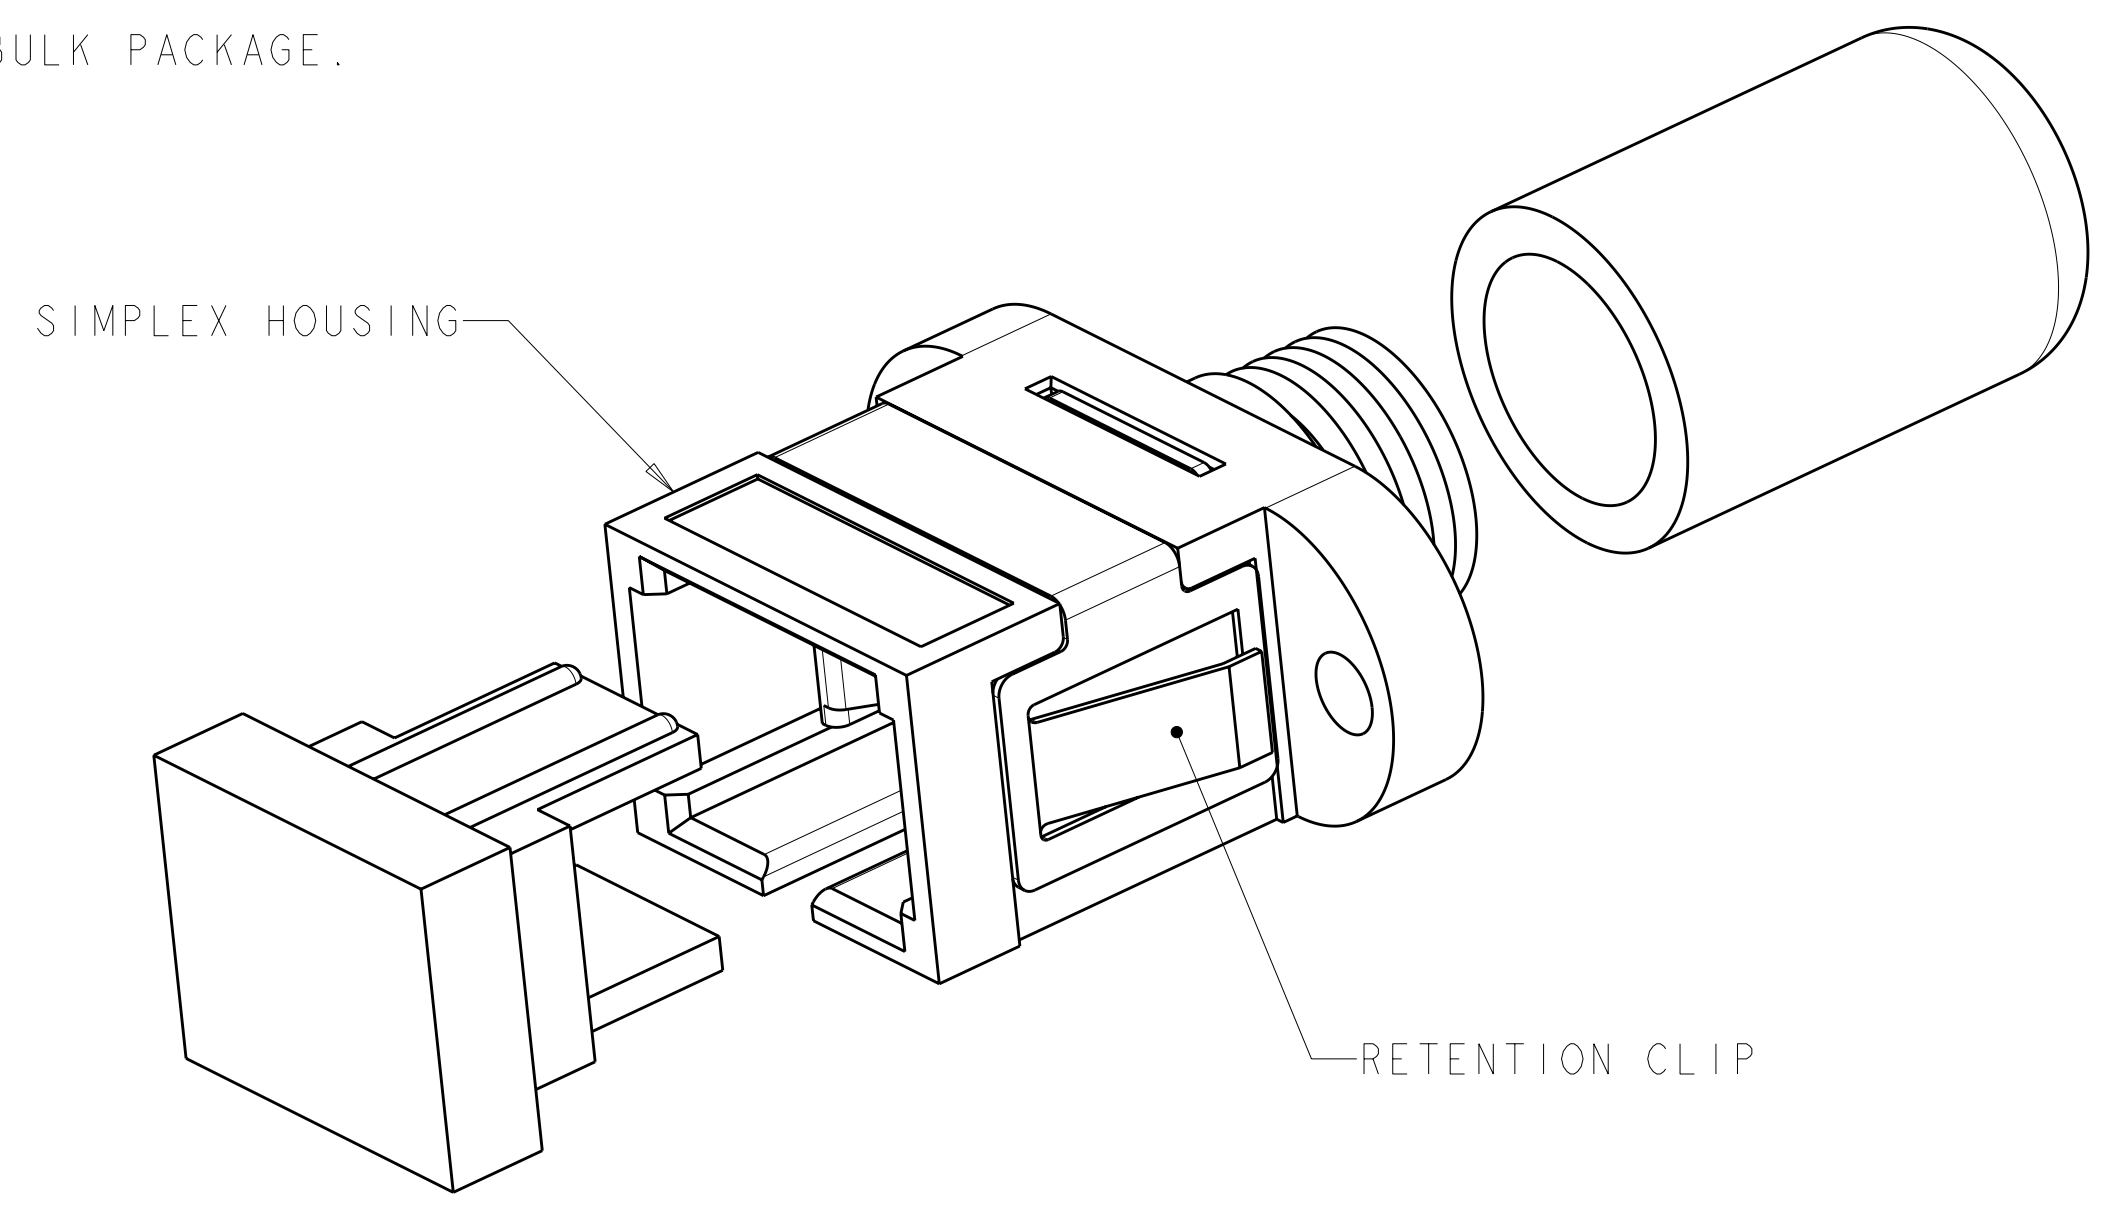

1 MATERIAL:
HOUSING: PBT-GF30, SEE DASH NUMBERS FOR COLOR.*
RETAINER: PEI-GF30, COLOR: BLACK.*
RETENTION CLIP: STAINLESS STEEL.
ALIGNMENT SLEEVE: SEE DASH NUMBERS.
PROTECTIVE CAP: VINYL.
PROTECTIVE COVER: TPE, COLOR: BLACK.*
*UL94 V-0 RATED AT QUALIFYING THICKNESS.

2 BULK PACKAGE.