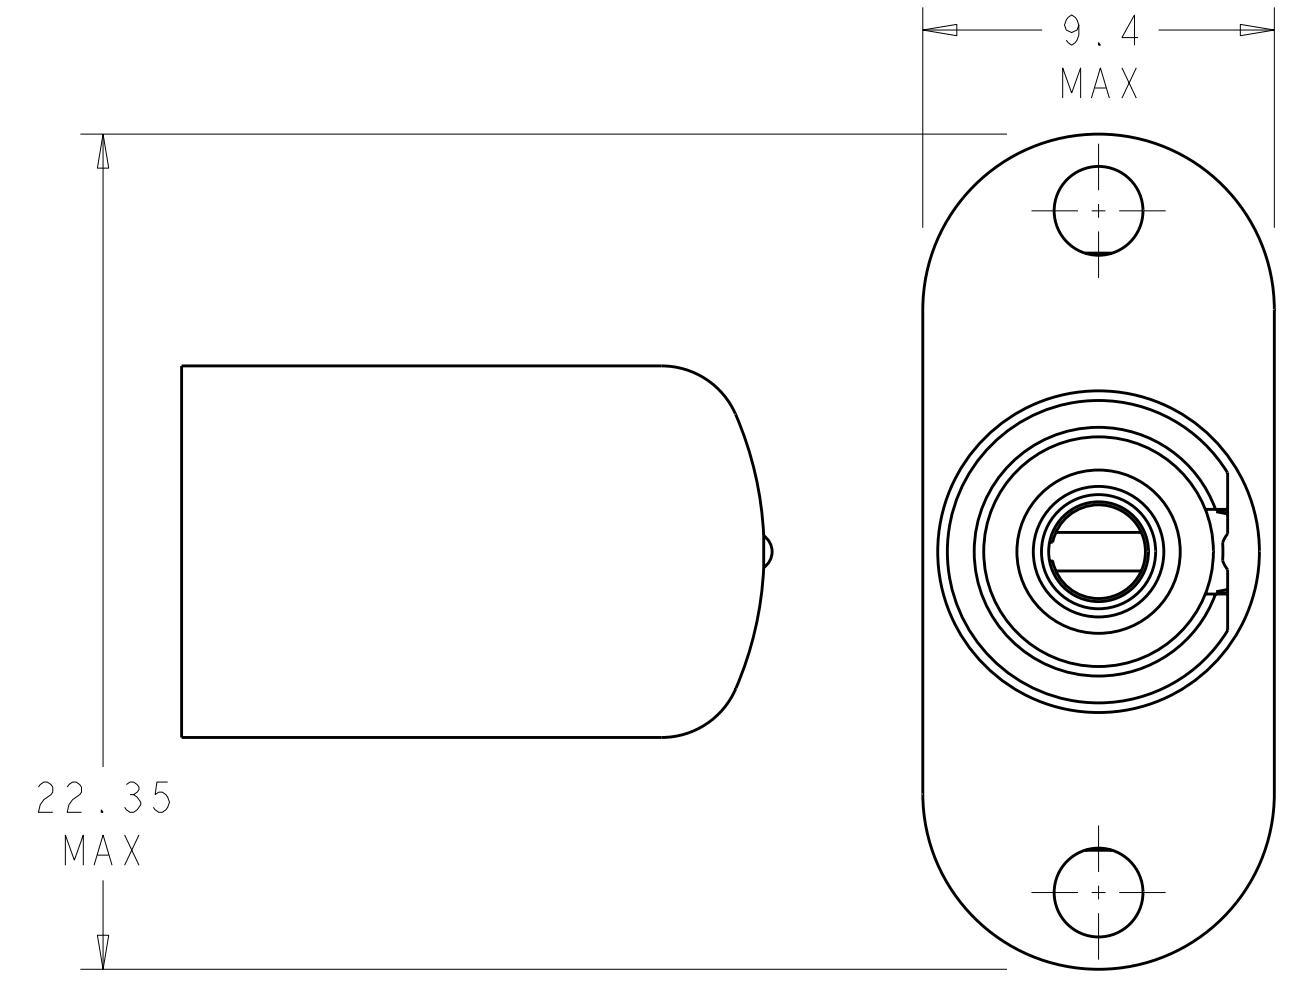

1 MATERIAL:
 HOUSING: PBT-GF30, SEE DASH NUMBERS FOR COLOR.*
 RETAINER: PEI-GF30, COLOR: BLACK.*
 RETENTION CLIP: STAINLESS STEEL.
 ALIGNMENT SLEEVE: SEE DASH NUMBERS.
 PROTECTIVE CAP: VINYL.
 PROTECTIVE COVER: TPE, COLOR: BLACK.*
 *UL94 V-0 RATED AT QUALIFYING THICKNESS.

2 BULK PACKAGE.

	NONE	CERAMIC	BLACK	1-5502781-4
	NONE	METAL	BLACK	1-5502781-3
2	RETENTION CLIP	CERAMIC	BLACK	1-5502781-0
2	RETENTION CLIP	METAL	BLUE	5502781-8
	RETENTION CLIP	CERAMIC	BEIGE	5502781-6
	RETENTION CLIP	CERAMIC	BLUE	5502781-5
	RETENTION CLIP	CERAMIC	BLACK	5502781-4
	RETENTION CLIP	METAL	BEIGE	5502781-3
	RETENTION CLIP	METAL	BLUE	5502781-2
	RETENTION CLIP	METAL	BLACK	5502781-1
	INCLUDED HARDWARE	ALIGNMENT SLEEVE	COLOR	PART NUMBER

THIS DRAWING IS A CONTROLLED DOCUMENT.

DIMENSIONS: mm	TOLERANCES UNLESS OTHERWISE SPECIFIED: 0 PLC ± 1 PLC ±0.1 2 PLC ±0.05 3 PLC ± 4 PLC ± ANGLES ± FINISH	DWN B. BRIGGS 13MAY2005 CHK S. MILLER 13MAY2005 APVD S. BUCHTER 13MAY2005	TE Connectivity	
MATERIAL		PRODUCT SPEC	NAME RECEPTACLE ASSEMBLY, AMP SC TO FC	
		APPLICATION SPEC	SIZE A2	CAGE CODE 00779
		WEIGHT	DRAWING NO. 5502781	RESTRICTED TO
		CUSTOMER DRAWING	SCALE 5:1	SHEET 1 OF 1 REV BI