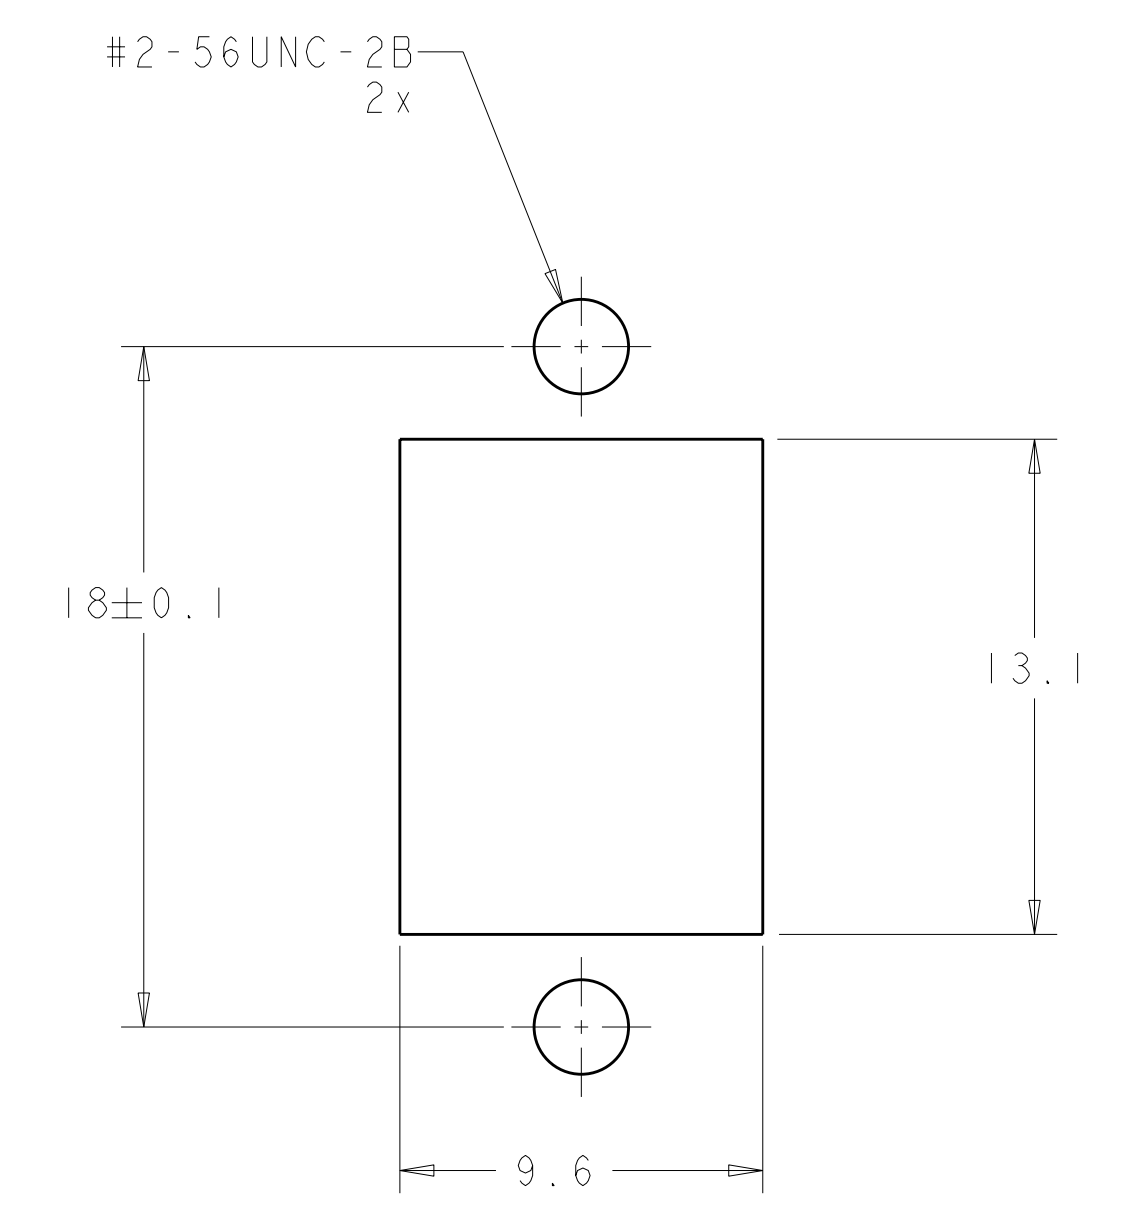

1 MATERIAL:
 HOUSING: PBT-GF30, SEE DASH NUMBERS FOR COLOR.*
 RETAINER: PEI-GF30, COLOR: BLACK.*
 RETENTION CLIP: STAINLESS STEEL.
 ALIGNMENT SLEEVE: SEE DASH NUMBERS.
 PROTECTIVE CAP: VINYL.
 PROTECTIVE COVER: TPE, COLOR: BLACK.*
 *UL94 V-0 RATED AT QUALIFYING THICKNESS.

THIS DRAWING IS A CONTROLLED DOCUMENT.

DIMENSIONS: mm	TOLERANCES UNLESS OTHERWISE SPECIFIED: 0 PLC ± 1 PLC ±0.1 2 PLC ±0.05 3 PLC ± 4 PLC ± ANGLES ± FINISH	DWN B. BRIGGS 13MAY2005 CHK S. MILLER 13MAY2005 APVD S. BUCHTER 13MAY2005	TE Connectivity	
MATERIAL		PRODUCT SPEC	NAME RECEPTACLE ASSEMBLY, AMP SC TO FC	
		APPLICATION SPEC	SIZE A2	CAGE CODE 00779
		WEIGHT	DRAWING NO. 5502781	RESTRICTED TO
		CUSTOMER DRAWING	SCALE 5:1	SHEET 1 OF 1 REV BI