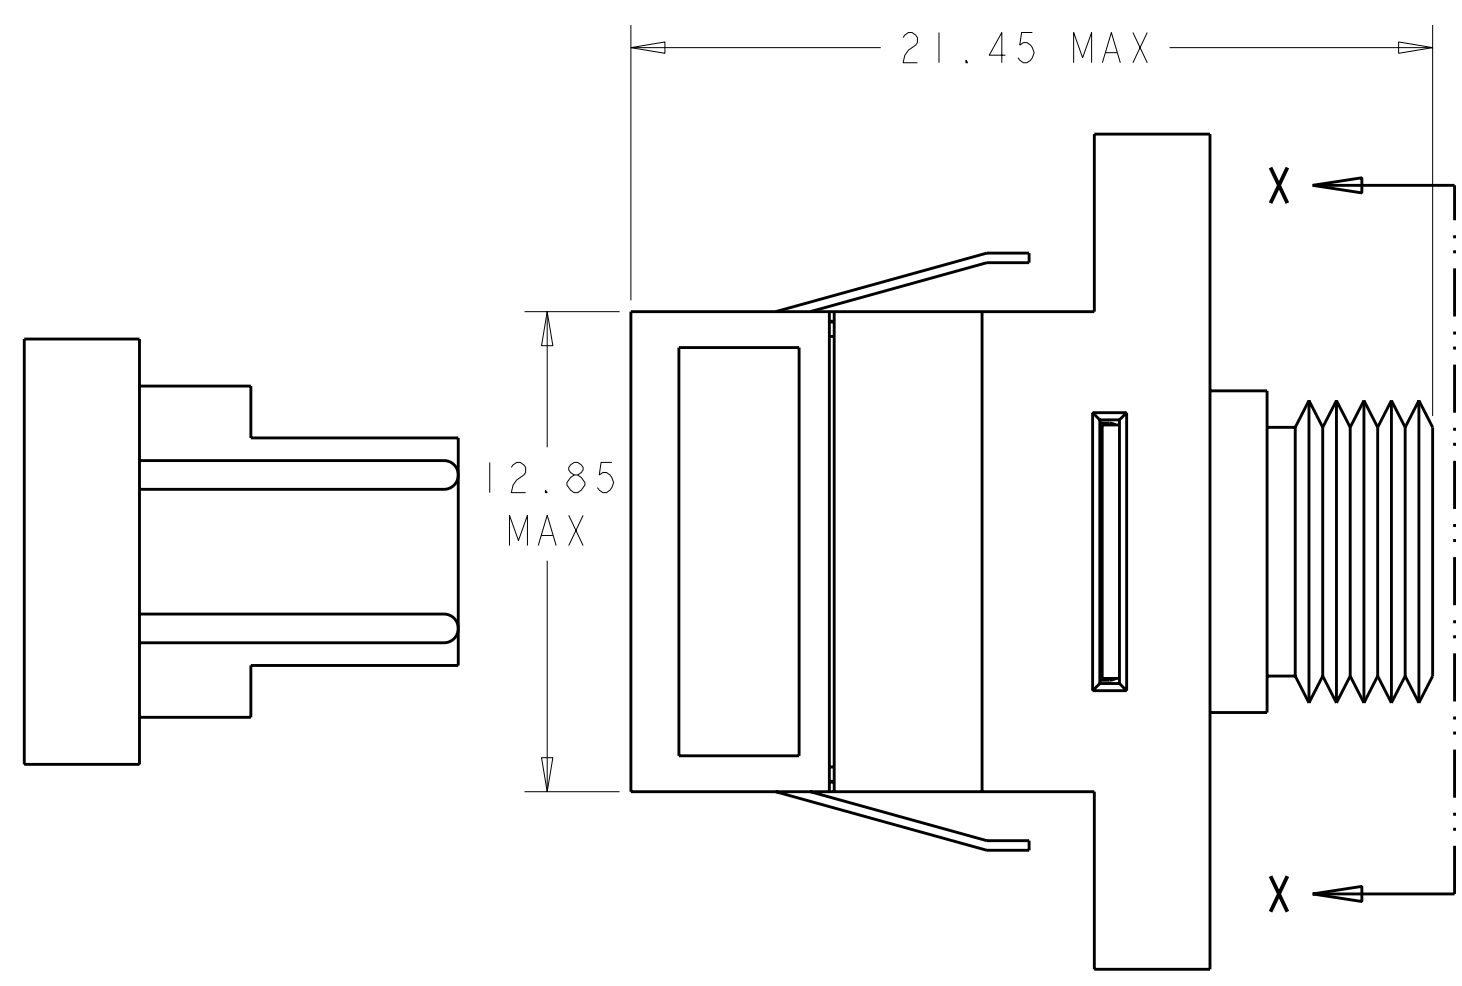

1 MATERIAL:
 HOUSING: PBT-GF30, SEE DASH NUMBERS FOR COLOR.*
 RETAINER: PEI-GF30, COLOR: BLACK.*
 RETENTION CLIP: STAINLESS STEEL.
 ALIGNMENT SLEEVE: SEE DASH NUMBERS.
 PROTECTIVE CAP: VINYL.
 PROTECTIVE COVER: TPE, COLOR: BLACK.*
 *UL94 V-0 RATED AT QUALIFYING THICKNESS.

2 BULK PACKAGE.

	NONE	CERAMIC	BLACK	1-5502781-4
	NONE	METAL	BLACK	1-5502781-3
2	RETENTION CLIP	CERAMIC	BLACK	1-5502781-0
2	RETENTION CLIP	METAL	BLUE	5502781-8
	RETENTION CLIP	CERAMIC	BEIGE	5502781-6
	RETENTION CLIP	CERAMIC	BLUE	5502781-5
	RETENTION CLIP	CERAMIC	BLACK	5502781-4
	RETENTION CLIP	METAL	BEIGE	5502781-3
	RETENTION CLIP	METAL	BLUE	5502781-2
	RETENTION CLIP	METAL	BLACK	5502781-1
	INCLUDED HARDWARE	ALIGNMENT SLEEVE	COLOR	PART NUMBER

THIS DRAWING IS A CONTROLLED DOCUMENT.

DIMENSIONS: mm	TOLERANCES UNLESS OTHERWISE SPECIFIED: 0 PLC ± 1 PLC ±0.1 2 PLC ±0.05 3 PLC ± 4 PLC ± ANGLES ± FINISH	DWN B. BRIGGS 13MAY2005 CHK S. MILLER 13MAY2005 APVD S. BUCHTER 13MAY2005	TE Connectivity	
MATERIAL		PRODUCT SPEC	NAME RECEPTACLE ASSEMBLY, AMP SC TO FC	
		APPLICATION SPEC	SIZE A2	CAGE CODE 00779
		WEIGHT	DRAWING NO. 5502781	RESTRICTED TO
		CUSTOMER DRAWING	SCALE 5:1	SHEET 1 OF 1 REV BI