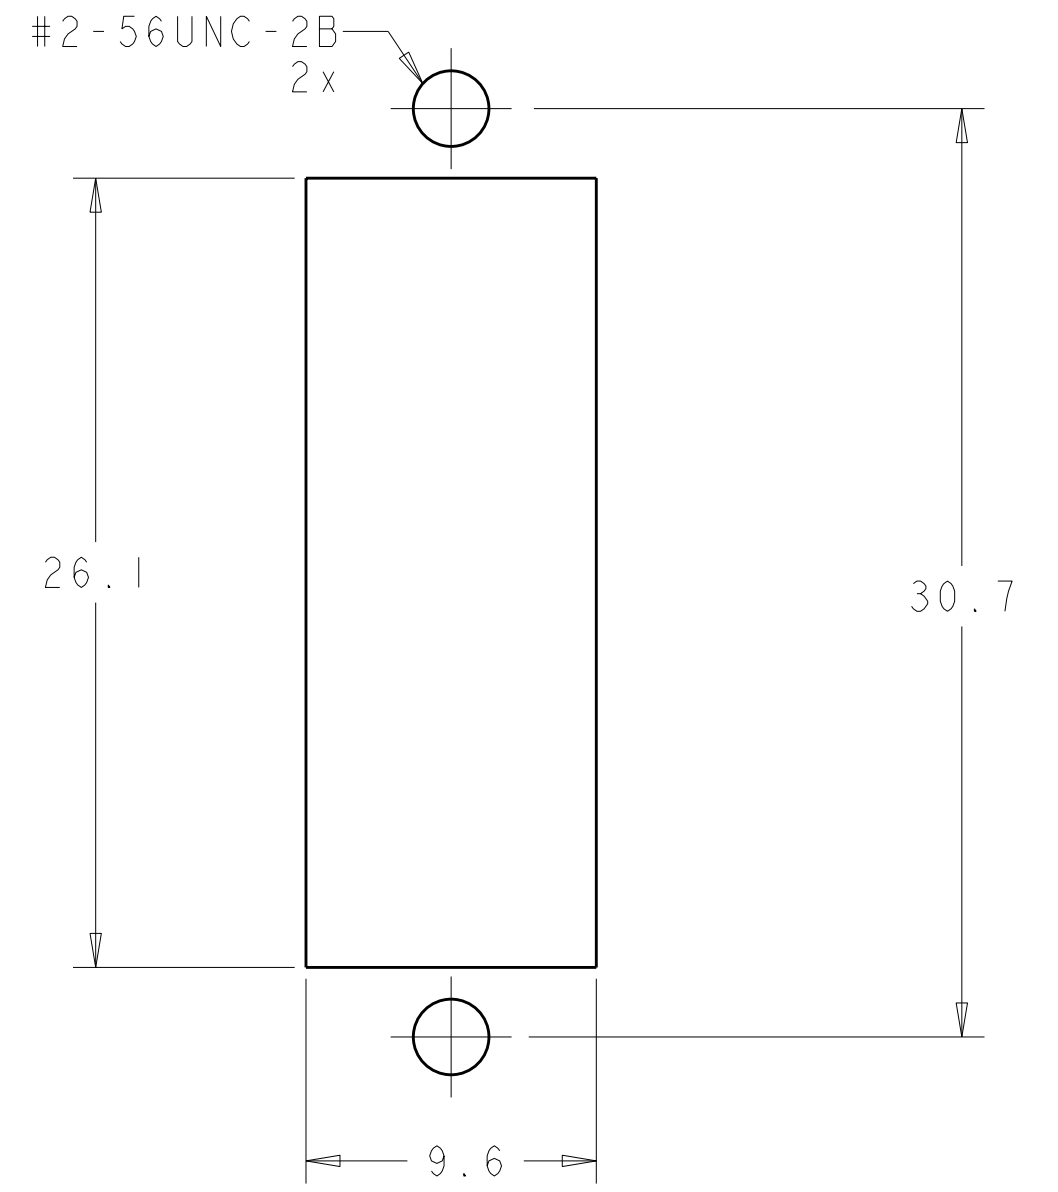

MATERIAL:
 HOUSING: PBT-GF30, SEE DASH NUMBERS FOR COLOR.*
 RETAINER: PEI-GF30, COLOR: BLACK.*
 RETENTION CLIP: STAINLESS STEEL.
 ALIGNMENT SLEEVE: SEE DASH NUMBERS.
 PROTECTIVE COVER: TPE, COLOR: BLACK.*
 PROTECTIVE CAP: VINYL.
 *UL94 V-0 RATED AT QUALIFYING THICKNESS.

THIS DRAWING IS A CONTROLLED DOCUMENT.

DIMENSIONS: mm	TOLERANCES UNLESS OTHERWISE SPECIFIED:	DWN B. BRIGGS 13MAY2005	 TE Connectivity
	0 PLC ±	CHK S. MILLER 13MAY2005	
	1 PLC ±0.1	APVD S. BUCHTER 13MAY2005	
	2 PLC ±0.05	PRODUCT SPEC	
MATERIAL	ANGLES ±	FINISH ±	NAME RECEPTACLE ASSEMBLY, DUPLEX, AMP SC TO BAYONET SIZE CAGE CODE DRAWING NO RESTRICTED TO A200779 C-5503137 SCALE 4:1 SHEET 1 OF 1 REV DI