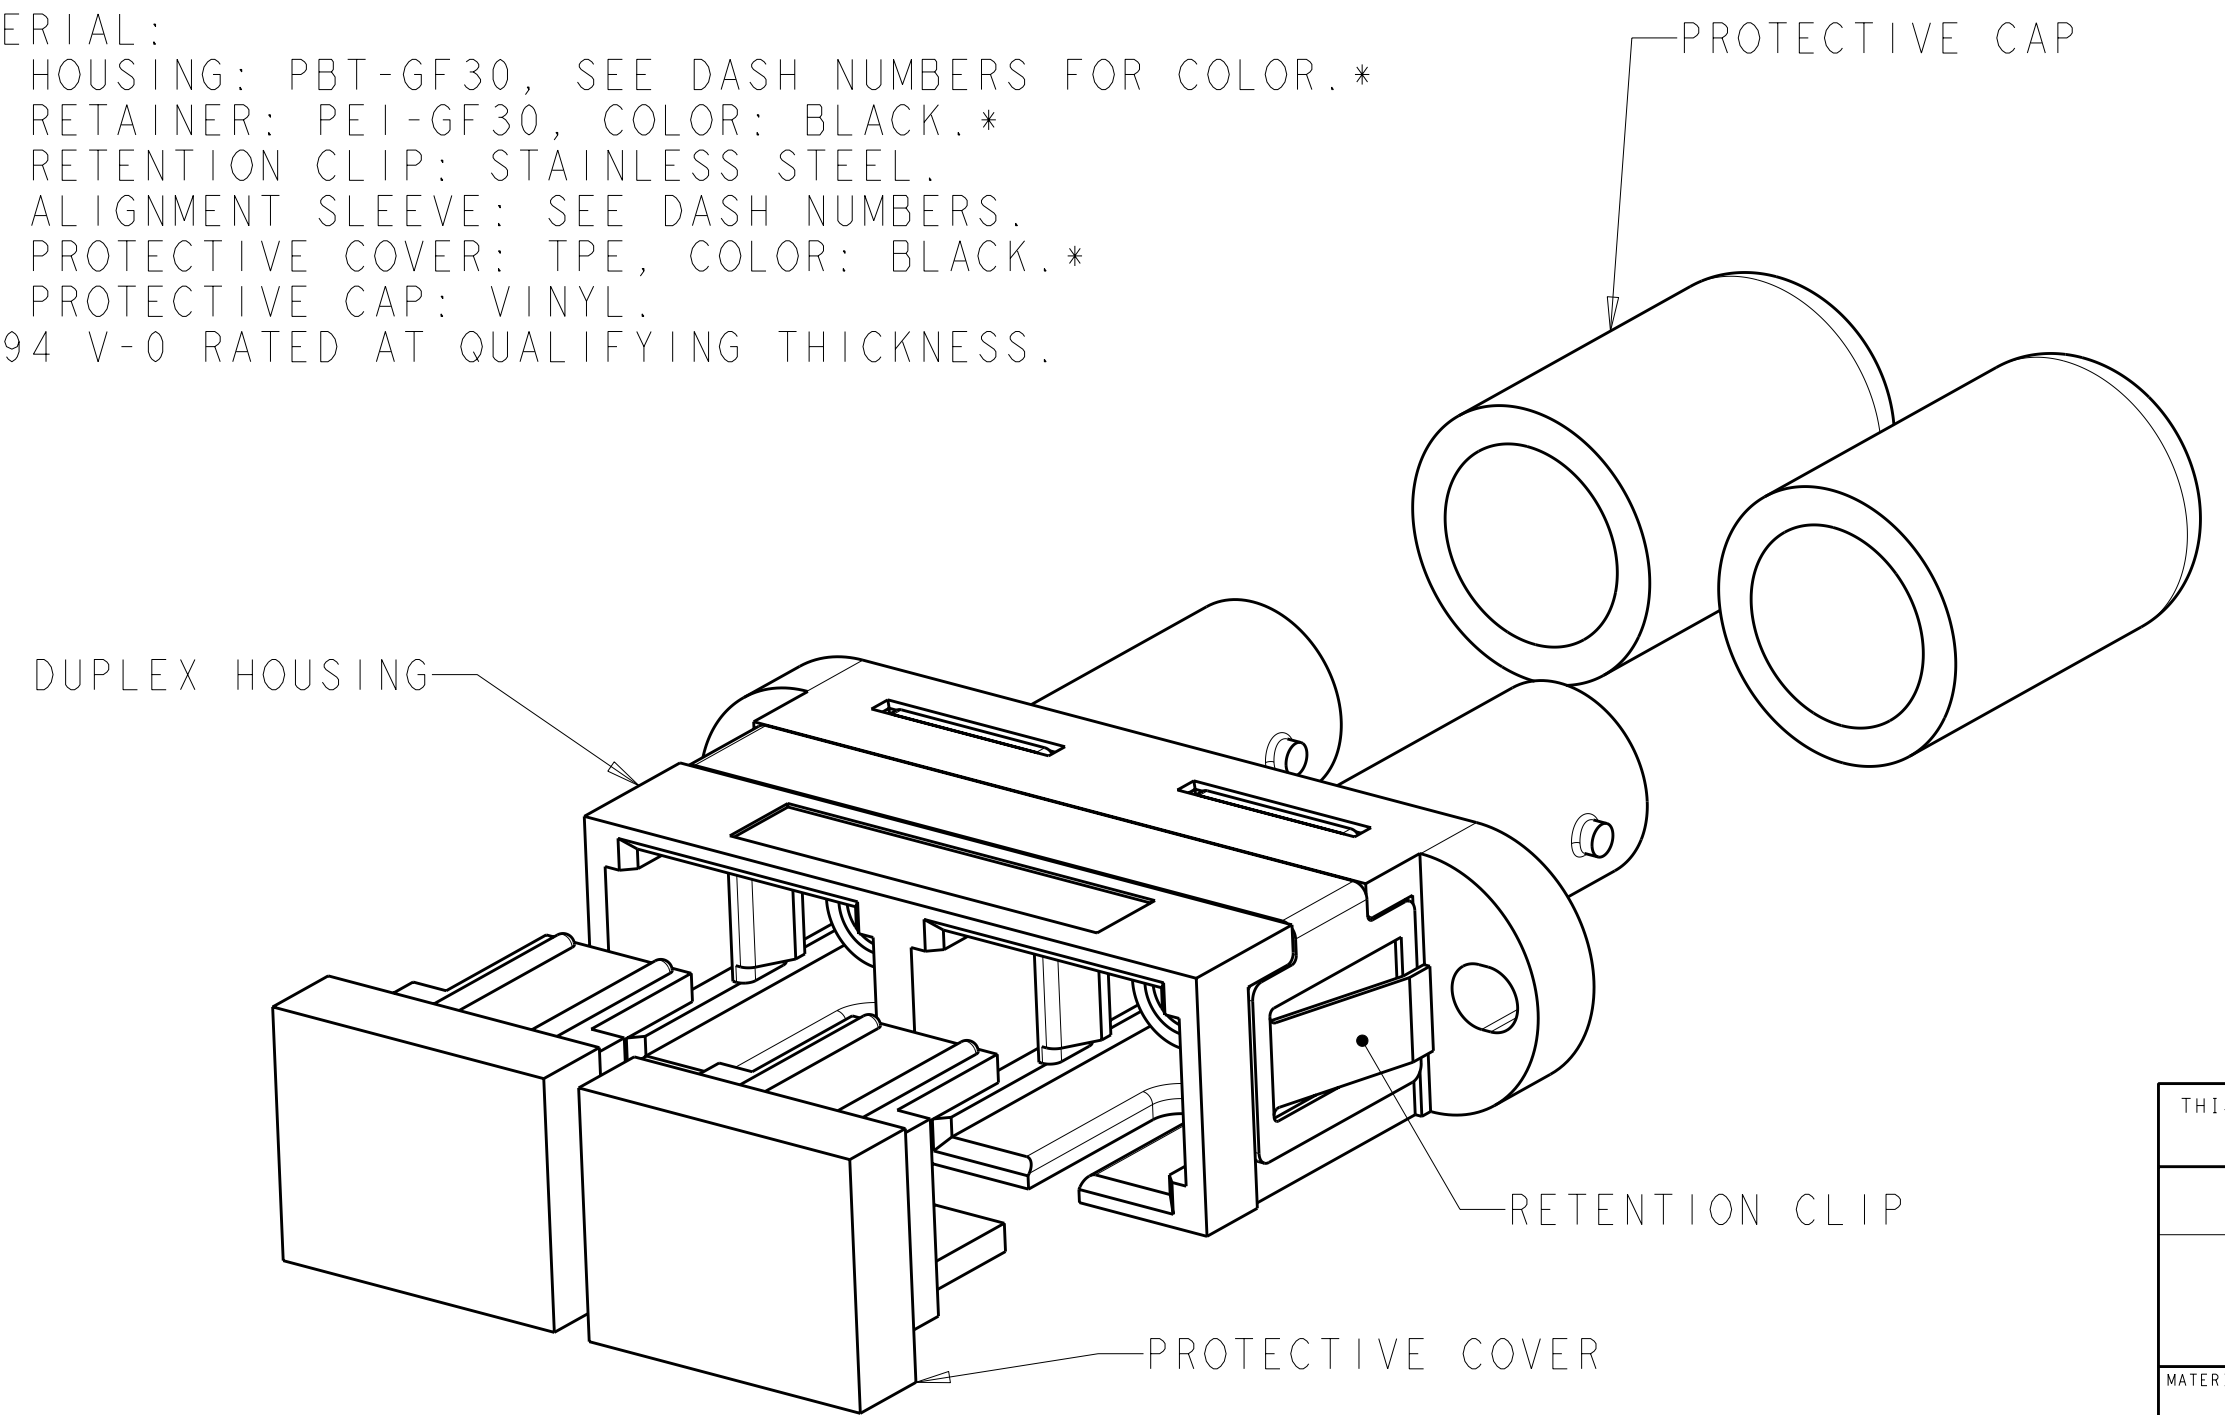

MATERIAL:
 HOUSING: PBT-GF30, SEE DASH NUMBERS FOR COLOR.*
 RETAINER: PEI-GF30, COLOR: BLACK.*
 RETENTION CLIP: STAINLESS STEEL.
 ALIGNMENT SLEEVE: SEE DASH NUMBERS.
 PROTECTIVE COVER: TPE, COLOR: BLACK.*
 PROTECTIVE CAP: VINYL.
 *UL94 V-0 RATED AT QUALIFYING THICKNESS.