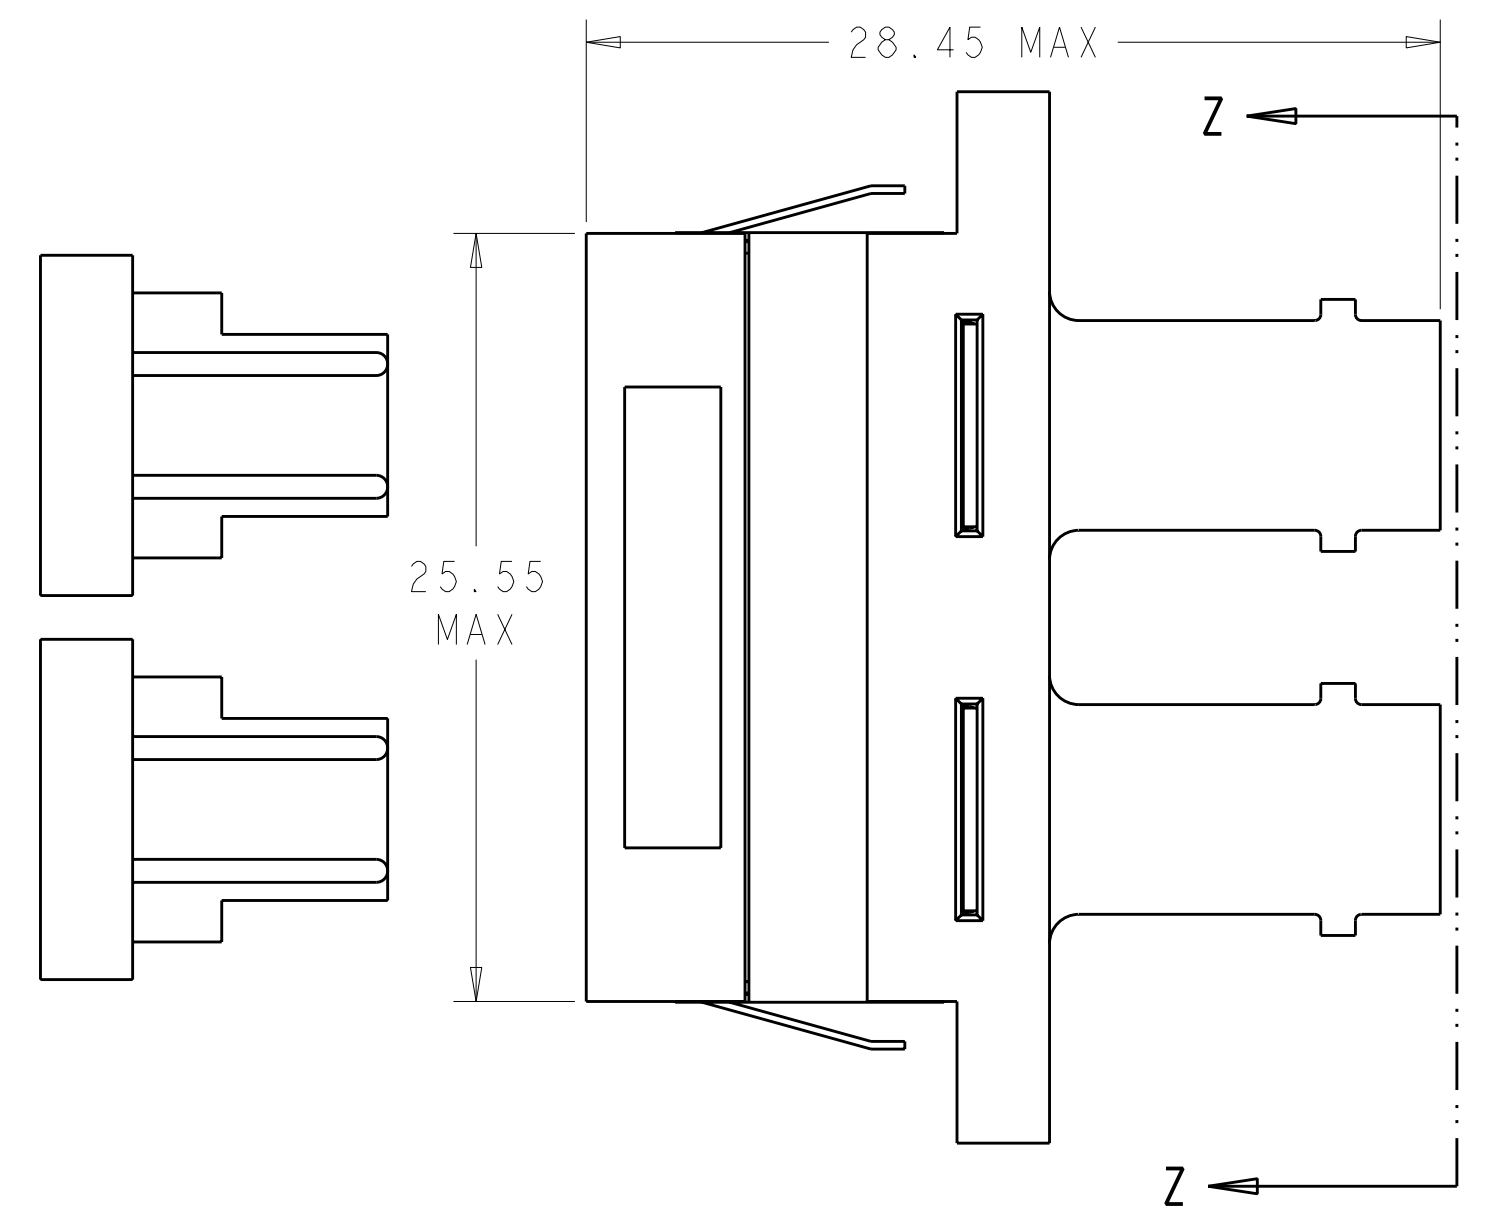

MATERIAL:
 HOUSING: PBT-GF30, SEE DASH NUMBERS FOR COLOR.*
 RETAINER: PEI-GF30, COLOR: BLACK.*
 RETENTION CLIP: STAINLESS STEEL.
 ALIGNMENT SLEEVE: SEE DASH NUMBERS.
 PROTECTIVE COVER: TPE, COLOR: BLACK.*
 PROTECTIVE CAP: VINYL.
 *UL94 V-0 RATED AT QUALIFYING THICKNESS.

RETENTION CLIP	METAL	AQUA	2-5503137-1
RETENTION CLIP	CERAMIC	AQUA	1-5503137-9
NONE	METAL	BLACK	1-5503137-7
NONE	CERAMIC	LT ALMOND	1-5503137-5
RETENTION CLIP	CERAMIC	BEIGE	5503137-6
RETENTION CLIP	CERAMIC	BLUE	5503137-5
RETENTION CLIP	CERAMIC	BLACK	5503137-4
RETENTION CLIP	METAL	BEIGE	5503137-3
RETENTION CLIP	METAL	BLUE	5503137-2
RETENTION CLIP	METAL	BLACK	5503137-1
HARDWARE	ALIGNMENT SLEEVE	COLOR	PART NUMBER

THIS DRAWING IS A CONTROLLED DOCUMENT.

DIMENSIONS: mm	TOLERANCES UNLESS OTHERWISE SPECIFIED:	DWN B. BRIGGS 13MAY2005	 TE Connectivity
	0 PLC ±	CHK S. MILLER 13MAY2005	
	1 PLC ±0.1	APVD S. BUCHTER 13MAY2005	
	2 PLC ±0.05	PRODUCT SPEC	
MATERIAL	ANGLES ±	FINISH ±	NAME RECEPTACLE ASSEMBLY, DUPLEX, AMP SC TO BAYONET SIZE CAGE CODE DRAWING NO RESTRICTED TO A200779 C-5503137 SCALE 4:1 SHEET 1 OF 1 REV DI