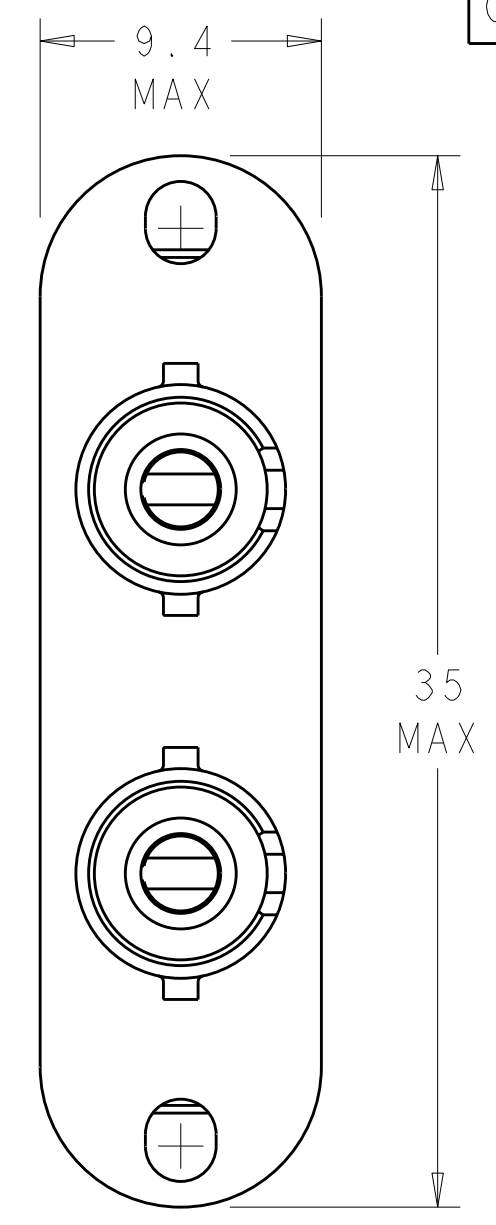

MATERIAL:
 HOUSING: PBT-GF30, SEE DASH NUMBERS FOR COLOR.*
 RETAINER: PEI-GF30, COLOR: BLACK.*
 RETENTION CLIP: STAINLESS STEEL.
 ALIGNMENT SLEEVE: SEE DASH NUMBERS.
 PROTECTIVE COVER: TPE, COLOR: BLACK.*
 PROTECTIVE CAP: VINYL.
 *UL94 V-0 RATED AT QUALIFYING THICKNESS.

RETENTION CLIP	METAL	AQUA	2-5503137-1
RETENTION CLIP	CERAMIC	AQUA	1-5503137-9
NONE	METAL	BLACK	1-5503137-7
NONE	CERAMIC	LT ALMOND	1-5503137-5
RETENTION CLIP	CERAMIC	BEIGE	5503137-6
RETENTION CLIP	CERAMIC	BLUE	5503137-5
RETENTION CLIP	CERAMIC	BLACK	5503137-4
RETENTION CLIP	METAL	BEIGE	5503137-3
RETENTION CLIP	METAL	BLUE	5503137-2
RETENTION CLIP	METAL	BLACK	5503137-1
HARDWARE	ALIGNMENT SLEEVE	COLOR	PART NUMBER

THIS DRAWING IS A CONTROLLED DOCUMENT.

DIMENSIONS: mm	TOLERANCES UNLESS OTHERWISE SPECIFIED:	DWN B. BRIGGS 13MAY2005	 TE Connectivity
	0 PLC ±	CHK S. MILLER 13MAY2005	
	1 PLC ±0.1	APVD S. BUCHTER 13MAY2005	
	2 PLC ±0.05	PRODUCT SPEC	
MATERIAL	ANGLES ±	FINISH ±	NAME RECEPTACLE ASSEMBLY, DUPLEX, AMP SC TO BAYONET SIZE CAGE CODE DRAWING NO RESTRICTED TO A200779 C-5503137 SCALE 4:1 SHEET 1 OF 1 REV DI