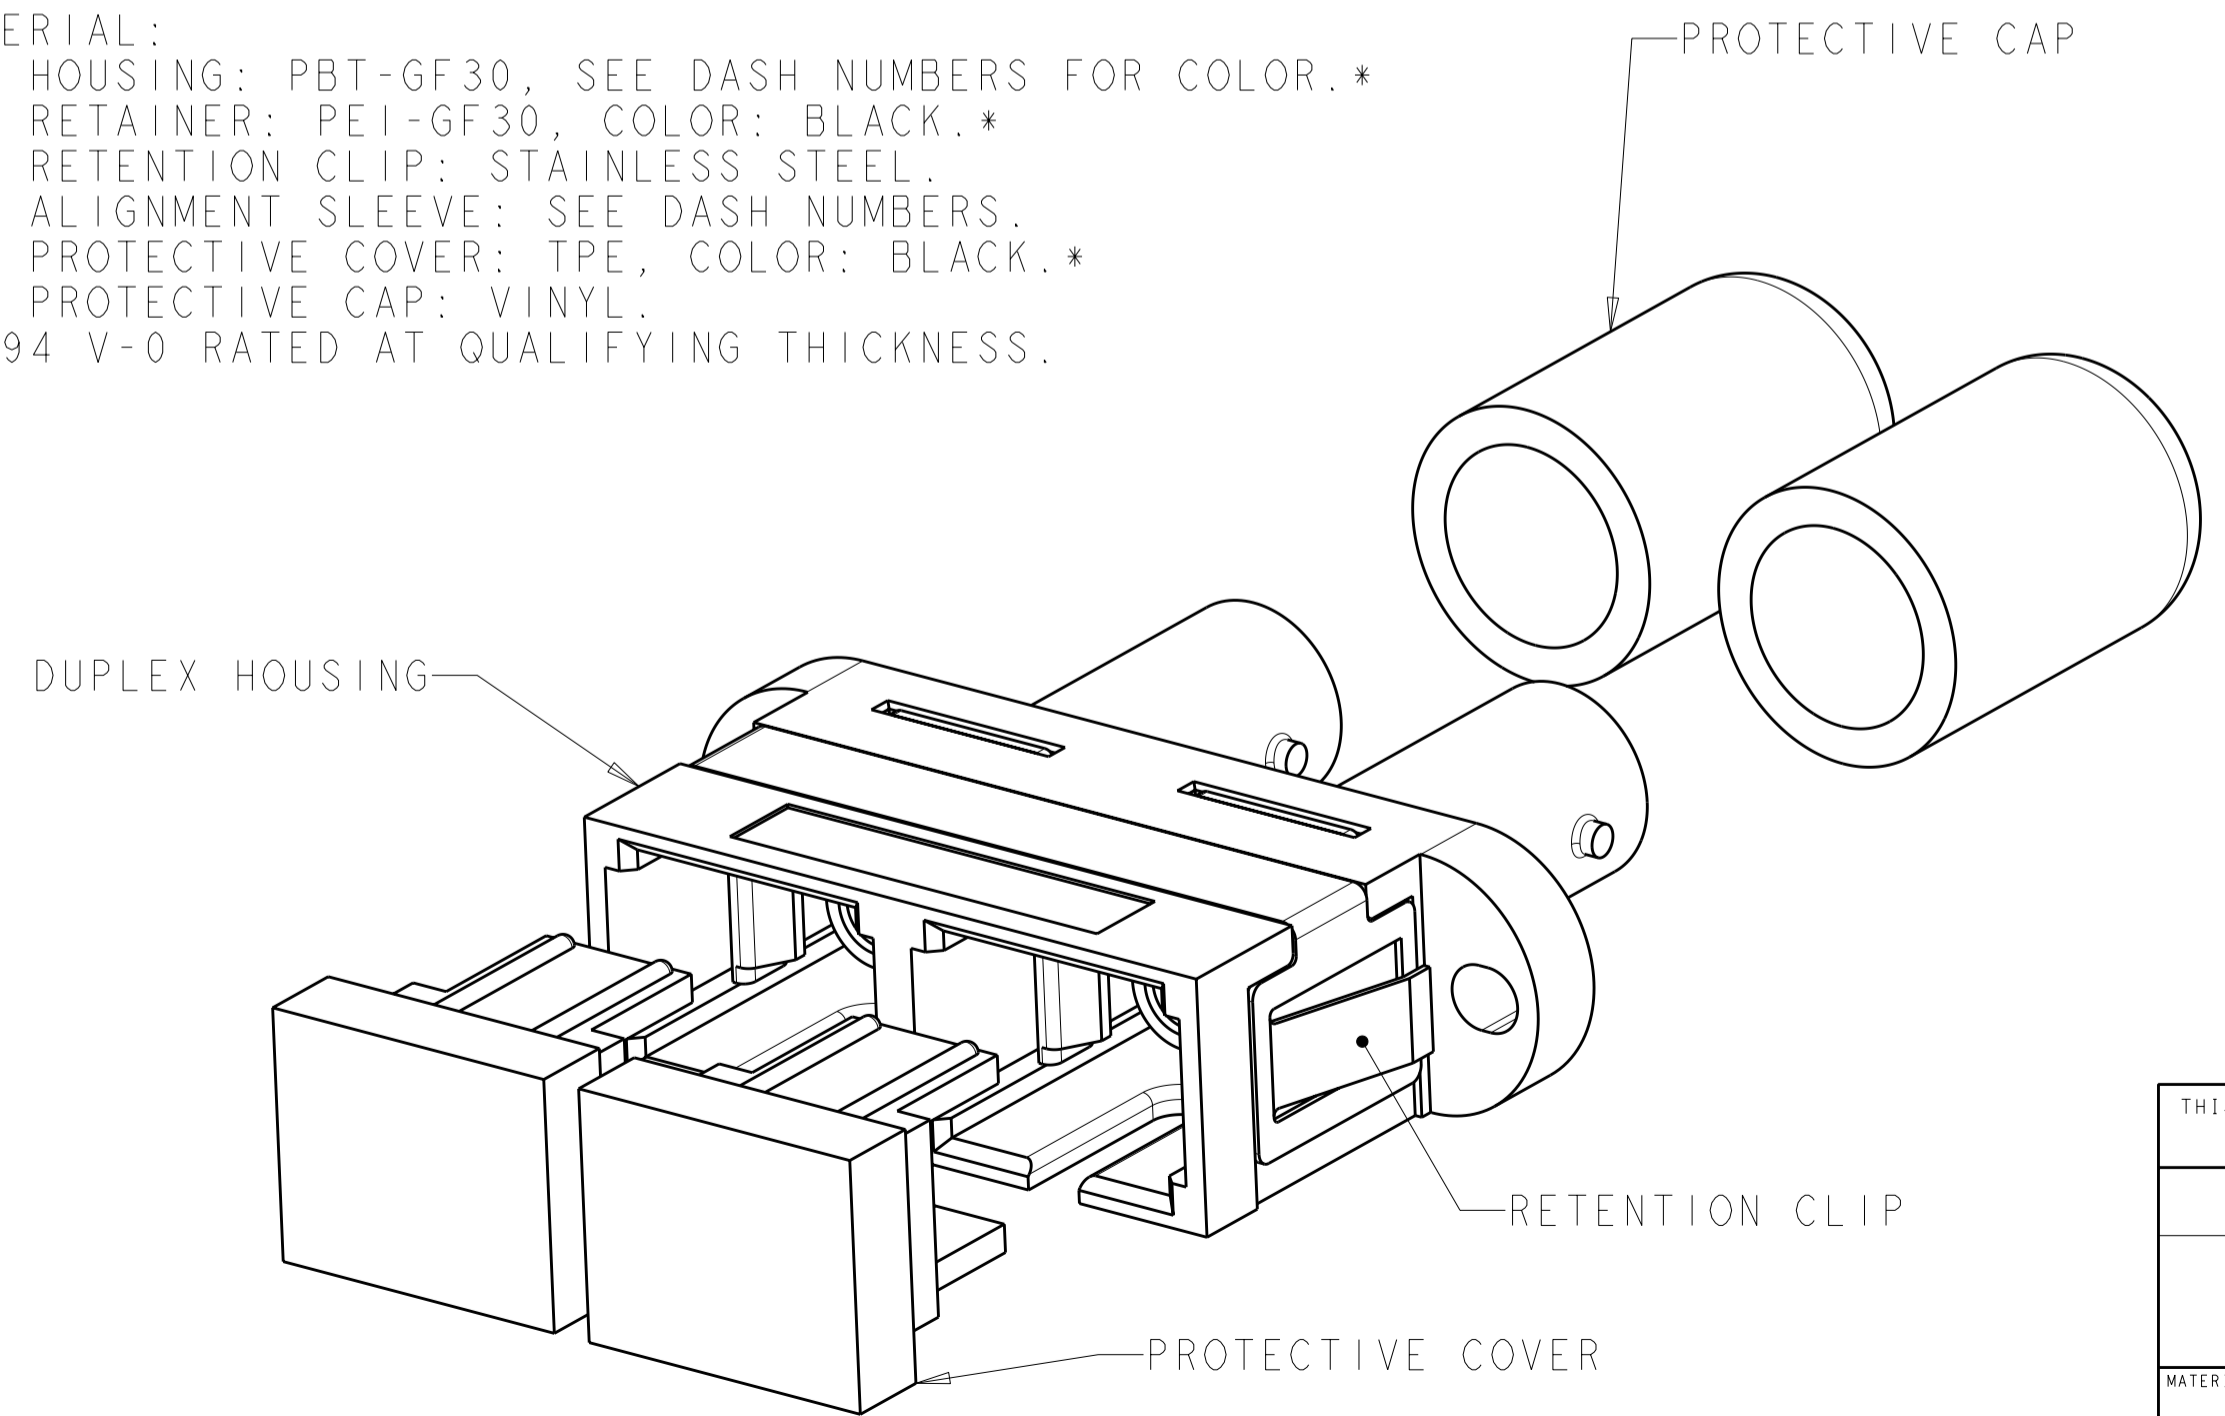

MATERIAL:
 HOUSING: PBT-GF30, SEE DASH NUMBERS FOR COLOR.*
 RETAINER: PEI-GF30, COLOR: BLACK.*
 RETENTION CLIP: STAINLESS STEEL.
 ALIGNMENT SLEEVE: SEE DASH NUMBERS.
 PROTECTIVE COVER: TPE, COLOR: BLACK.*
 PROTECTIVE CAP: VINYL.
 *UL94 V-0 RATED AT QUALIFYING THICKNESS.