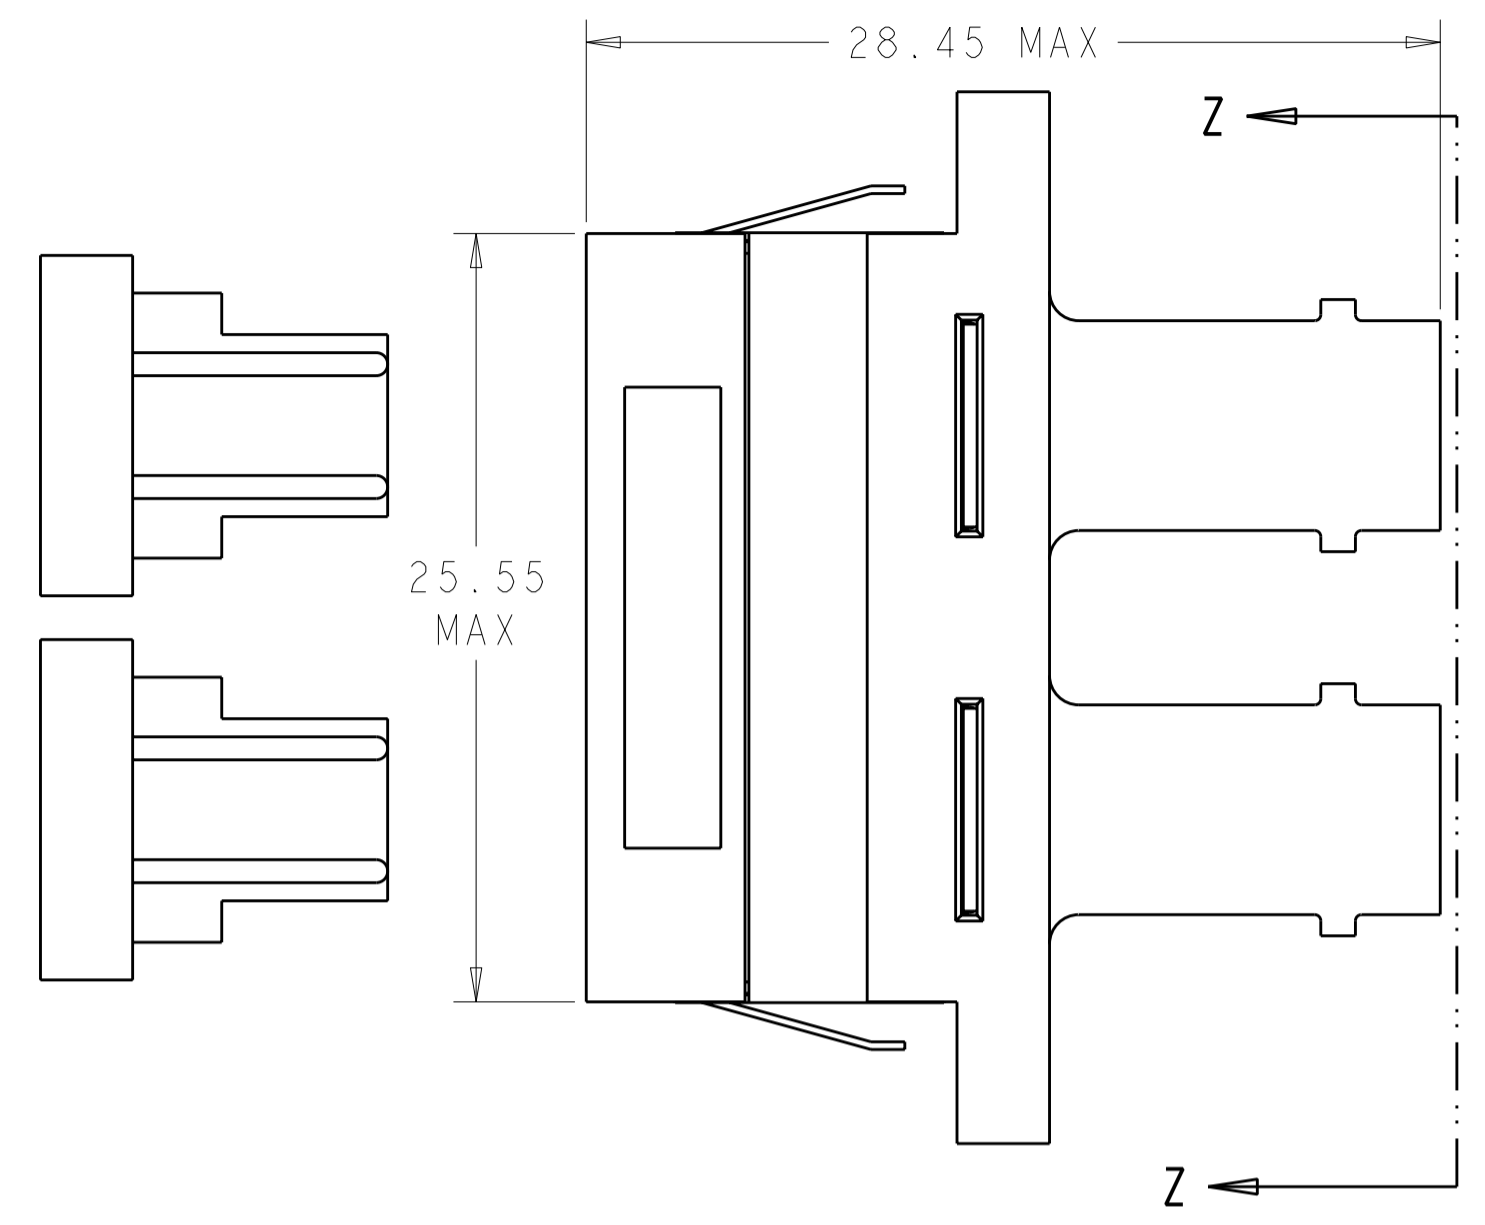

MATERIAL:
 HOUSING: PBT-GF30, SEE DASH NUMBERS FOR COLOR.*
 RETAINER: PEI-GF30, COLOR: BLACK.*
 RETENTION CLIP: STAINLESS STEEL.
 ALIGNMENT SLEEVE: SEE DASH NUMBERS.
 PROTECTIVE COVER: TPE, COLOR: BLACK.*
 PROTECTIVE CAP: VINYL.
 *UL94 V-0 RATED AT QUALIFYING THICKNESS.

RETENTION CLIP	METAL	AQUA	2-5503137-1
RETENTION CLIP	CERAMIC	AQUA	1-5503137-9
NONE	METAL	BLACK	1-5503137-7
NONE	CERAMIC	LT ALMOND	1-5503137-5
RETENTION CLIP	CERAMIC	BEIGE	5503137-6
RETENTION CLIP	CERAMIC	BLUE	5503137-5
RETENTION CLIP	CERAMIC	BLACK	5503137-4
RETENTION CLIP	METAL	BEIGE	5503137-3
RETENTION CLIP	METAL	BLUE	5503137-2
RETENTION CLIP	METAL	BLACK	5503137-1
HARDWARE	ALIGNMENT SLEEVE	COLOR	PART NUMBER

THIS DRAWING IS A CONTROLLED DOCUMENT.

DIMENSIONS:	TOLERANCES UNLESS OTHERWISE SPECIFIED:	DWN B. BRIGGS 13MAY2005	 TE Connectivity
mm	0 PLC ±	CHK S. MILLER 13MAY2005	
	1 PLC ±0.1	APVD S. BUCHTER 13MAY2005	
	2 PLC ±0.05	PRODUCT SPEC	
	3 PLC ±	APPLICATION SPEC	NAME RECEPTACLE ASSEMBLY, DUPLEX, AMP SC TO BAYONET
	4 PLC ±	WEIGHT	SIZE A200779 CAGE CODE C-5503137
MATERIAL	ANGLES ±	CUSTOMER DRAWING	RESTRICTED TO
	FINISH ±	SCALE 4:1	SHEET 1 OF 1 REV DI