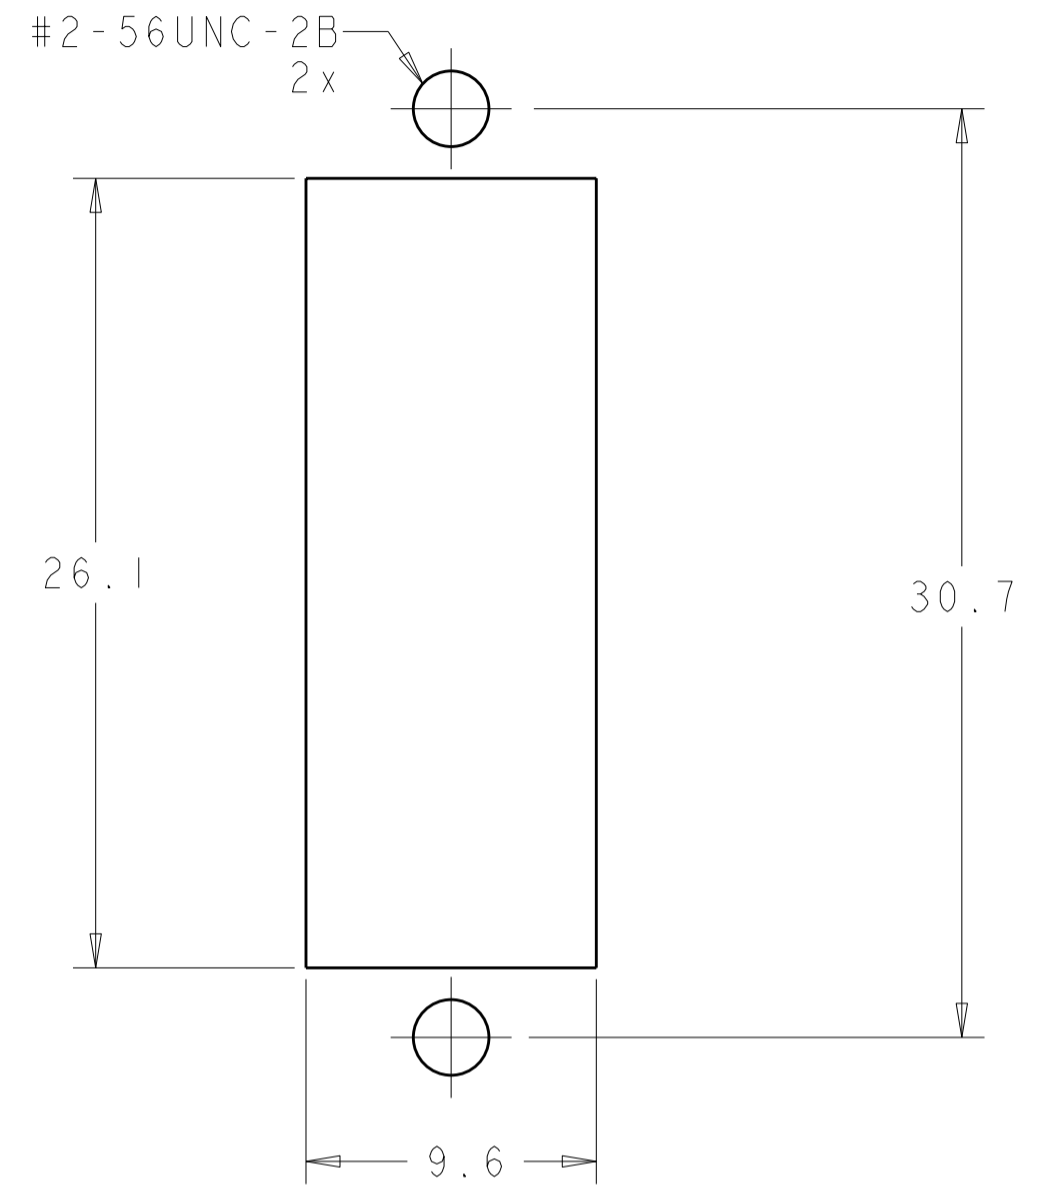

MATERIAL:
 HOUSING: PBT-GF30, SEE DASH NUMBERS FOR COLOR.*
 RETAINER: PEI-GF30, COLOR: BLACK.*
 RETENTION CLIP: STAINLESS STEEL.
 ALIGNMENT SLEEVE: SEE DASH NUMBERS.
 PROTECTIVE COVER: TPE, COLOR: BLACK.*
 PROTECTIVE CAP: VINYL.
 *UL94 V-0 RATED AT QUALIFYING THICKNESS.

THIS DRAWING IS A CONTROLLED DOCUMENT.

DIMENSIONS:	TOLERANCES UNLESS OTHERWISE SPECIFIED:	DWN B. BRIGGS 13MAY2005	 TE Connectivity
mm	0 PLC ±	CHK S. MILLER 13MAY2005	
	1 PLC ±0.1	APVD S. BUCHTER 13MAY2005	
	2 PLC ±0.05	PRODUCT SPEC	
	3 PLC ±	APPLICATION SPEC	NAME RECEPTACLE ASSEMBLY, DUPLEX, AMP SC TO BAYONET
	4 PLC ±	WEIGHT	SIZE A200779 CAGE CODE C-5503137
MATERIAL	ANGLES ±	CUSTOMER DRAWING	RESTRICTED TO
	FINISH ±	SCALE 4:1	SHEET 1 OF 1 REV DI