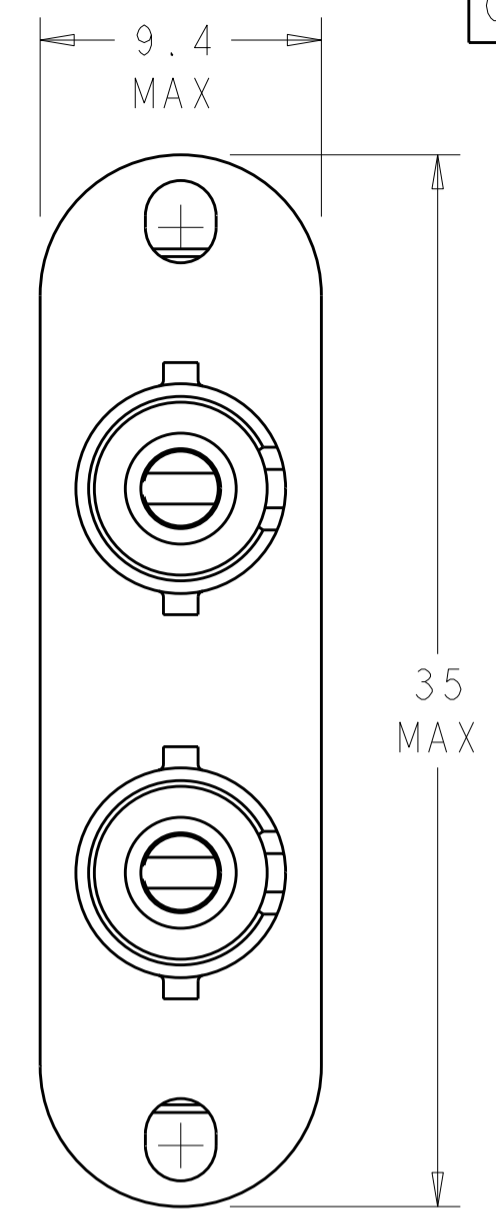

MATERIAL:
 HOUSING: PBT-GF30, SEE DASH NUMBERS FOR COLOR.*
 RETAINER: PEI-GF30, COLOR: BLACK.*
 RETENTION CLIP: STAINLESS STEEL.
 ALIGNMENT SLEEVE: SEE DASH NUMBERS.
 PROTECTIVE COVER: TPE, COLOR: BLACK.*
 PROTECTIVE CAP: VINYL.
 *UL94 V-0 RATED AT QUALIFYING THICKNESS.

RETENTION CLIP	METAL	AQUA	2-5503137-1
RETENTION CLIP	CERAMIC	AQUA	1-5503137-9
NONE	METAL	BLACK	1-5503137-7
NONE	CERAMIC	LT ALMOND	1-5503137-5
RETENTION CLIP	CERAMIC	BEIGE	5503137-6
RETENTION CLIP	CERAMIC	BLUE	5503137-5
RETENTION CLIP	CERAMIC	BLACK	5503137-4
RETENTION CLIP	METAL	BEIGE	5503137-3
RETENTION CLIP	METAL	BLUE	5503137-2
RETENTION CLIP	METAL	BLACK	5503137-1
HARDWARE	ALIGNMENT SLEEVE	COLOR	PART NUMBER

THIS DRAWING IS A CONTROLLED DOCUMENT.

DIMENSIONS:	TOLERANCES UNLESS OTHERWISE SPECIFIED:	DWN B. BRIGGS 13MAY2005	 TE Connectivity
mm	0 PLC ±	CHK S. MILLER 13MAY2005	
	1 PLC ±0.1	APVD S. BUCHTER 13MAY2005	
	2 PLC ±0.05	PRODUCT SPEC	
	3 PLC ±	APPLICATION SPEC	NAME RECEPTACLE ASSEMBLY, DUPLEX, AMP SC TO BAYONET
	4 PLC ±	WEIGHT	SIZE A200779 CAGE CODE C-5503137
MATERIAL	ANGLES ±	CUSTOMER DRAWING	RESTRICTED TO
	FINISH ±	SCALE 4:1	SHEET 1 OF 1 REV DI