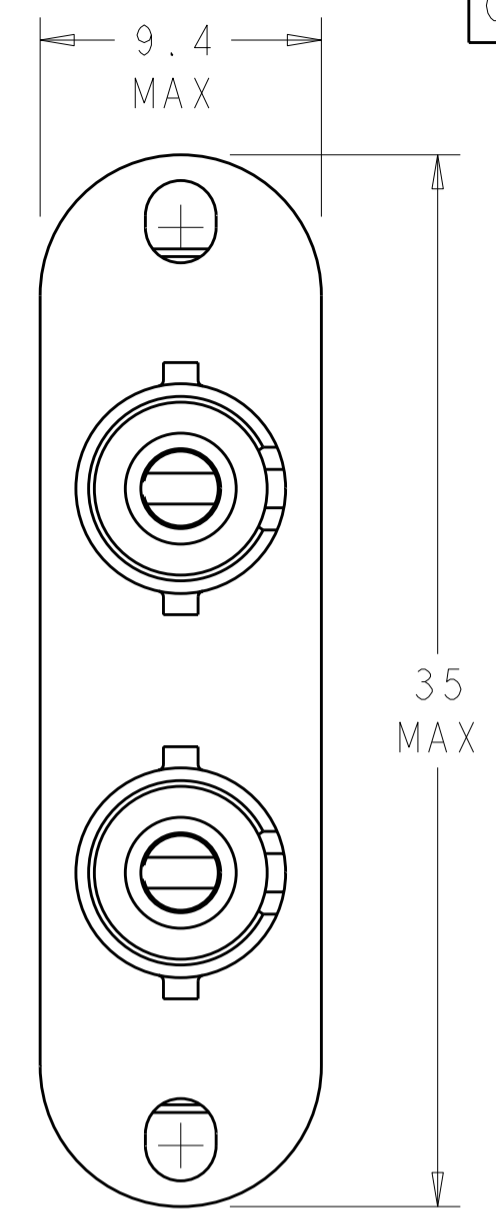

MATERIAL:
 HOUSING: PBT-GF30, SEE DASH NUMBERS FOR COLOR.*
 RETAINER: PEI-GF30, COLOR: BLACK.*
 RETENTION CLIP: STAINLESS STEEL.
 ALIGNMENT SLEEVE: SEE DASH NUMBERS.
 PROTECTIVE COVER: TPE, COLOR: BLACK.*
 PROTECTIVE CAP: VINYL.
 *UL94 V-0 RATED AT QUALIFYING THICKNESS.

RETENTION CLIP	METAL	AQUA	2-5503137-1
RETENTION CLIP	CERAMIC	AQUA	1-5503137-9
NONE	METAL	BLACK	1-5503137-7
NONE	CERAMIC	LT ALMOND	1-5503137-5
RETENTION CLIP	CERAMIC	BEIGE	5503137-6
RETENTION CLIP	CERAMIC	BLUE	5503137-5
RETENTION CLIP	CERAMIC	BLACK	5503137-4
RETENTION CLIP	METAL	BEIGE	5503137-3
RETENTION CLIP	METAL	BLUE	5503137-2
RETENTION CLIP	METAL	BLACK	5503137-1
HARDWARE	ALIGNMENT SLEEVE	COLOR	PART NUMBER

THIS DRAWING IS A CONTROLLED DOCUMENT.

DIMENSIONS: mm	TOLERANCES UNLESS OTHERWISE SPECIFIED:	DWN B. BRIGGS 13MAY2005	 TE Connectivity
	0 PLC ±	CHK S. MILLER 13MAY2005	
	1 PLC ±0.1	APVD S. BUCHTER 13MAY2005	
	2 PLC ±0.05	PRODUCT SPEC	
MATERIAL	ANGLES ±	FINISH ±	NAME RECEPTACLE ASSEMBLY, DUPLEX, AMP SC TO BAYONET SIZE CAGE CODE DRAWING NO RESTRICTED TO A200779 C-5503137 CUSTOMER DRAWING SCALE 4:1 SHEET 1 OF 1 REV DI