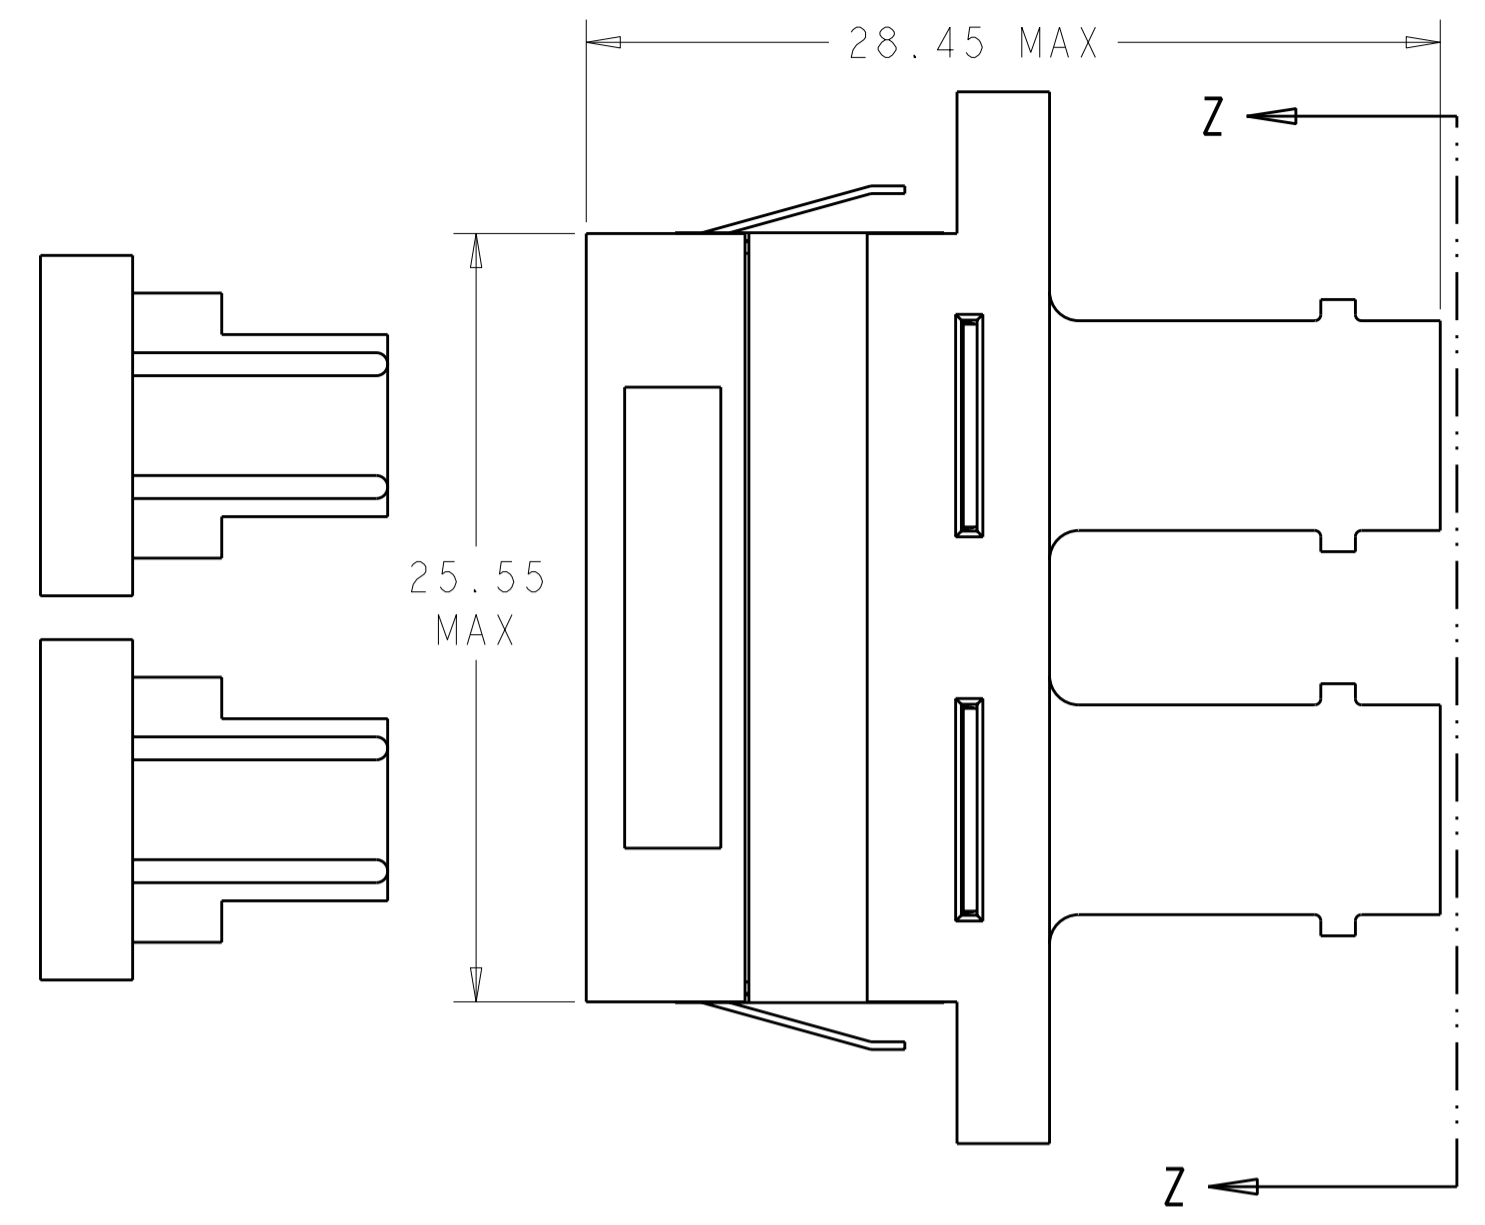

MATERIAL:
 HOUSING: PBT-GF30, SEE DASH NUMBERS FOR COLOR.*
 RETAINER: PEI-GF30, COLOR: BLACK.*
 RETENTION CLIP: STAINLESS STEEL.
 ALIGNMENT SLEEVE: SEE DASH NUMBERS.
 PROTECTIVE COVER: TPE, COLOR: BLACK.*
 PROTECTIVE CAP: VINYL.
 *UL94 V-0 RATED AT QUALIFYING THICKNESS.

RETENTION CLIP	METAL	AQUA	2-5503137-1
RETENTION CLIP	CERAMIC	AQUA	1-5503137-9
NONE	METAL	BLACK	1-5503137-7
NONE	CERAMIC	LT ALMOND	1-5503137-5
RETENTION CLIP	CERAMIC	BEIGE	5503137-6
RETENTION CLIP	CERAMIC	BLUE	5503137-5
RETENTION CLIP	CERAMIC	BLACK	5503137-4
RETENTION CLIP	METAL	BEIGE	5503137-3
RETENTION CLIP	METAL	BLUE	5503137-2
RETENTION CLIP	METAL	BLACK	5503137-1
HARDWARE	ALIGNMENT SLEEVE	COLOR	PART NUMBER

THIS DRAWING IS A CONTROLLED DOCUMENT.

DIMENSIONS: mm	TOLERANCES UNLESS OTHERWISE SPECIFIED:	DWN B. BRIGGS 13MAY2005	 TE Connectivity
	0 PLC ±	CHK S. MILLER 13MAY2005	
	1 PLC ±0.1	APVD S. BUCHTER 13MAY2005	
	2 PLC ±0.05	PRODUCT SPEC	
MATERIAL	ANGLES ±	FINISH ±	NAME RECEPTACLE ASSEMBLY, DUPLEX, AMP SC TO BAYONET SIZE CAGE CODE DRAWING NO RESTRICTED TO A200779 C-5503137 CUSTOMER DRAWING SCALE 4:1 SHEET 1 OF 1 REV DI