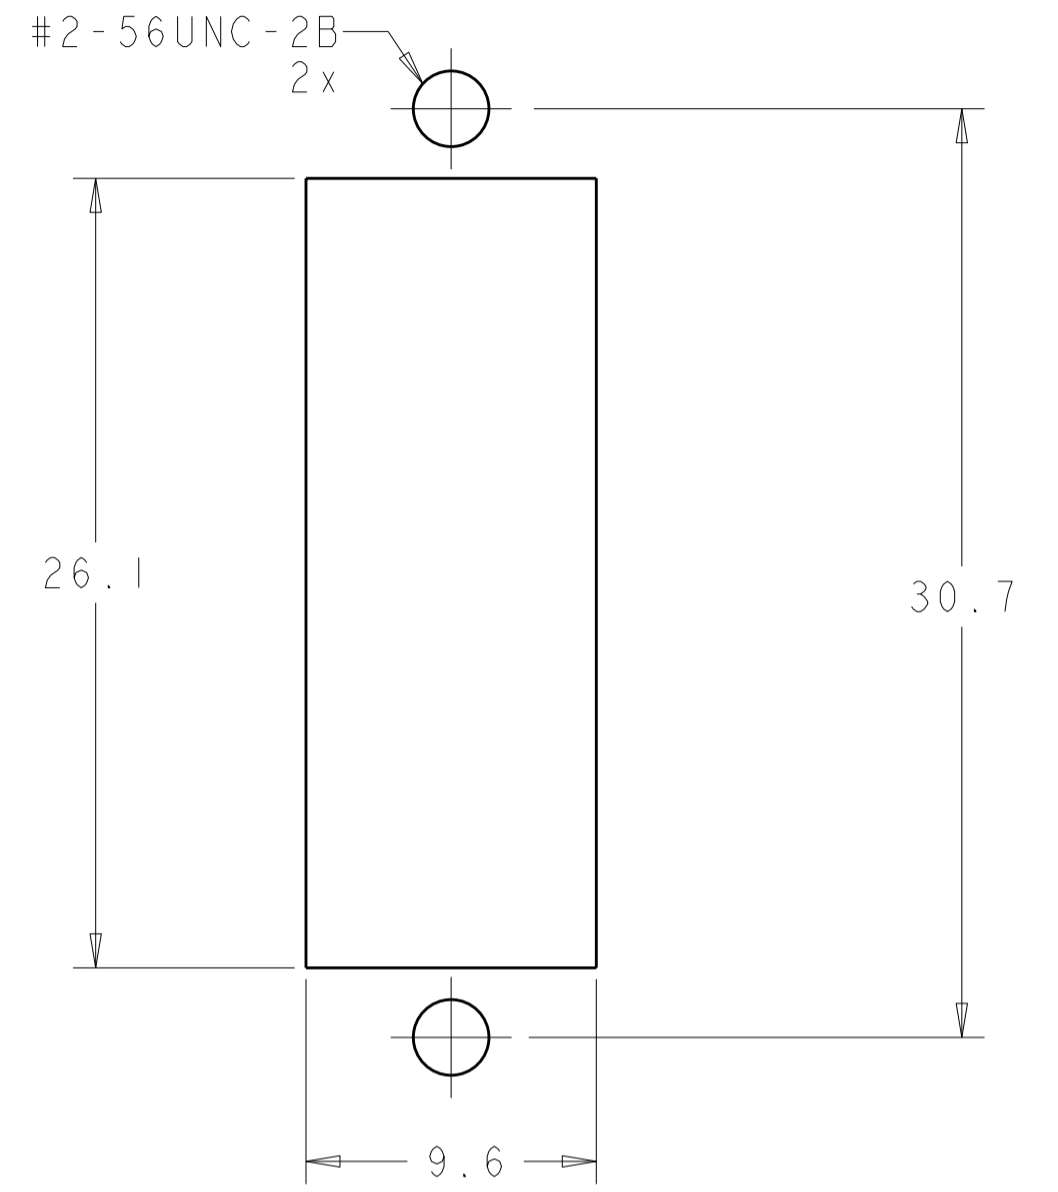

MATERIAL:
 HOUSING: PBT-GF30, SEE DASH NUMBERS FOR COLOR.*
 RETAINER: PEI-GF30, COLOR: BLACK.*
 RETENTION CLIP: STAINLESS STEEL.
 ALIGNMENT SLEEVE: SEE DASH NUMBERS.
 PROTECTIVE COVER: TPE, COLOR: BLACK.*
 PROTECTIVE CAP: VINYL.
 *UL94 V-0 RATED AT QUALIFYING THICKNESS.

THIS DRAWING IS A CONTROLLED DOCUMENT.

DIMENSIONS: mm	TOLERANCES UNLESS OTHERWISE SPECIFIED:	DWN B. BRIGGS 13MAY2005	 TE Connectivity
	0 PLC ±	CHK S. MILLER 13MAY2005	
	1 PLC ±0.1	APVD S. BUCHTER 13MAY2005	
	2 PLC ±0.05	PRODUCT SPEC	
MATERIAL	ANGLES ±	FINISH ±	NAME RECEPTACLE ASSEMBLY, DUPLEX, AMP SC TO BAYONET SIZE CAGE CODE DRAWING NO RESTRICTED TO A200779 C-5503137 CUSTOMER DRAWING SCALE 4:1 SHEET 1 OF 1 REV DI