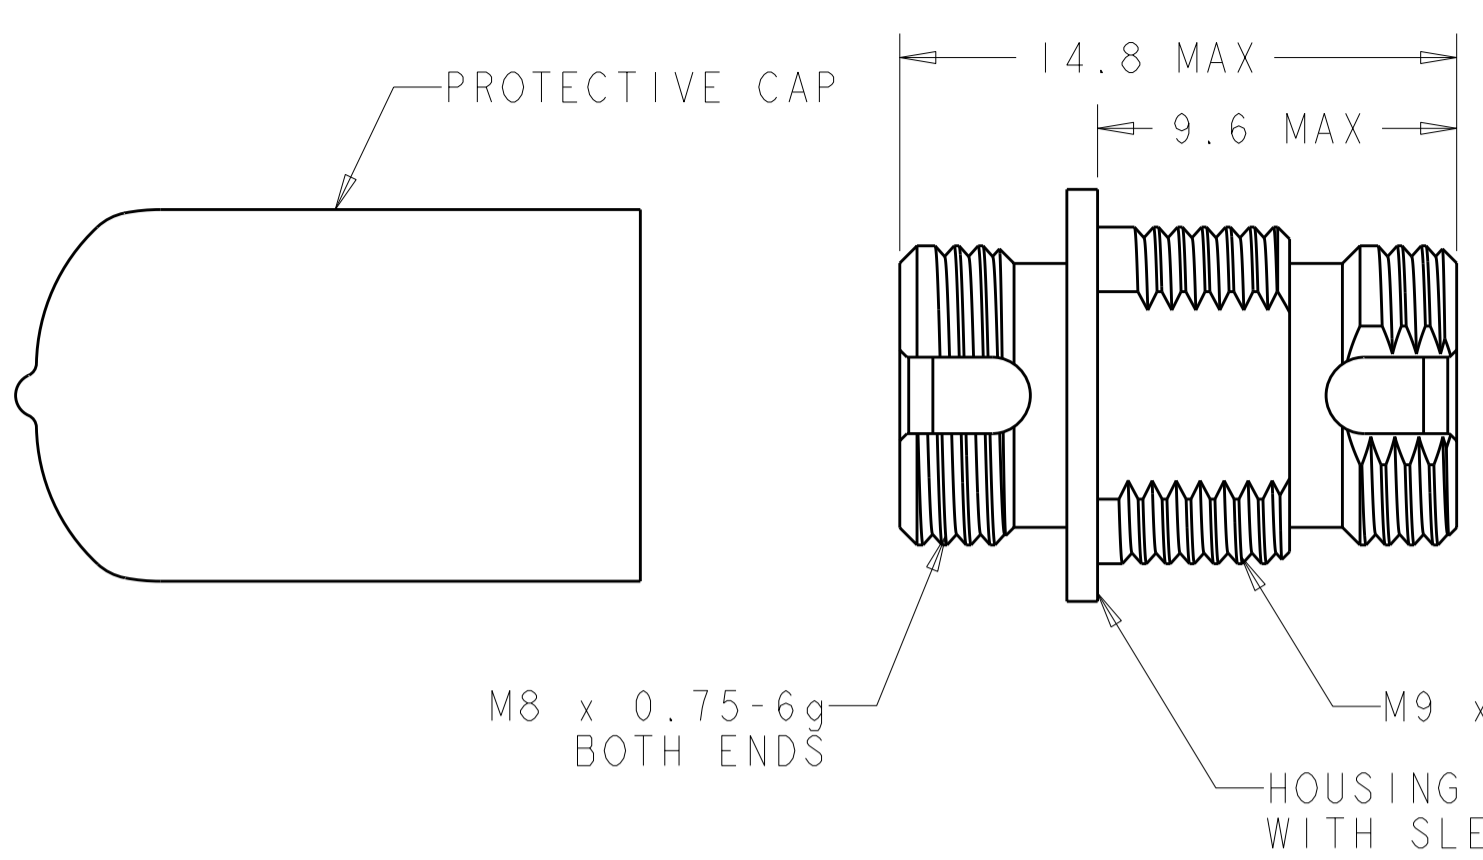

1 MATERIAL:  
 HOUSING, INSERT, HEX NUT: BRASS, NICKEL PLATED.  
 SLEEVE: SEE TABLE.  
 LOCK WASHER: STEEL, NICKEL PLATED.  
 PROTECTIVE CAP: PVC, NON-FR.

2 BULK PACKAGE.

SUGGESTED PANEL CUTOUT  
 MAX. PANEL THICKNESS 1.65

DESCRIPTION	SLEEVE MATERIAL	PART NUMBER
PRECISION SLOT (2.05)	ZIRCONIA (LOW LOSS)	1-5504407-2
2 PRECISION SLOT (2.05)	ZIRCONIA	5504407-9
PRECISION SLOT (2.05)	ZIRCONIA	5504407-8
PRECISION SLOT (2.02)	ZIRCONIA	5504407-7
2 PRECISION SLOT (2.02)	ZIRCONIA	5504407-6
2 STANDARD SLOT	ZIRCONIA	5504407-4
STANDARD SLOT	ZIRCONIA	5504407-3
2 STANDARD SLOT	PHOS BRONZE	5504407-2
STANDARD SLOT	PHOS BRONZE	5504407-1