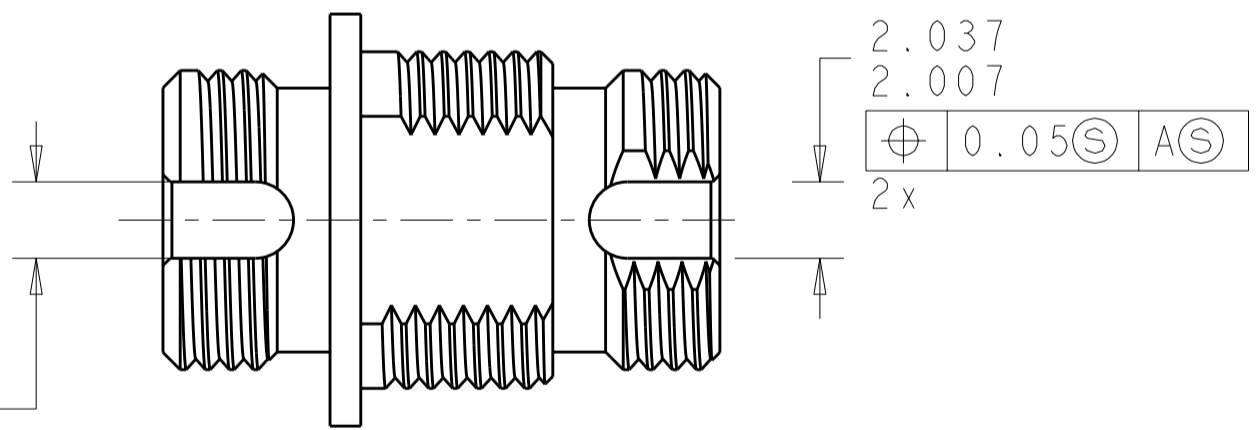

1 MATERIAL:  
 HOUSING, INSERT, HEX NUT: BRASS, NICKEL PLATED.  
 SLEEVE: SEE TABLE.  
 LOCK WASHER: STEEL, NICKEL PLATED.  
 PROTECTIVE CAP: PVC, NON-FR.

2 BULK PACKAGE.

SUGGESTED PANEL CUTOUT  
 MAX. PANEL THICKNESS 1.65

DESCRIPTION	SLEEVE MATERIAL	PART NUMBER
PRECISION SLOT (2.05)	ZIRCONIA (LOW LOSS)	1-5504407-2
2 PRECISION SLOT (2.05)	ZIRCONIA	5504407-9
PRECISION SLOT (2.05)	ZIRCONIA	5504407-8
PRECISION SLOT (2.02)	ZIRCONIA	5504407-7
2 PRECISION SLOT (2.02)	ZIRCONIA	5504407-6
2 STANDARD SLOT	ZIRCONIA	5504407-4
STANDARD SLOT	ZIRCONIA	5504407-3
2 STANDARD SLOT	PHOS BRONZE	5504407-2
STANDARD SLOT	PHOS BRONZE	5504407-1