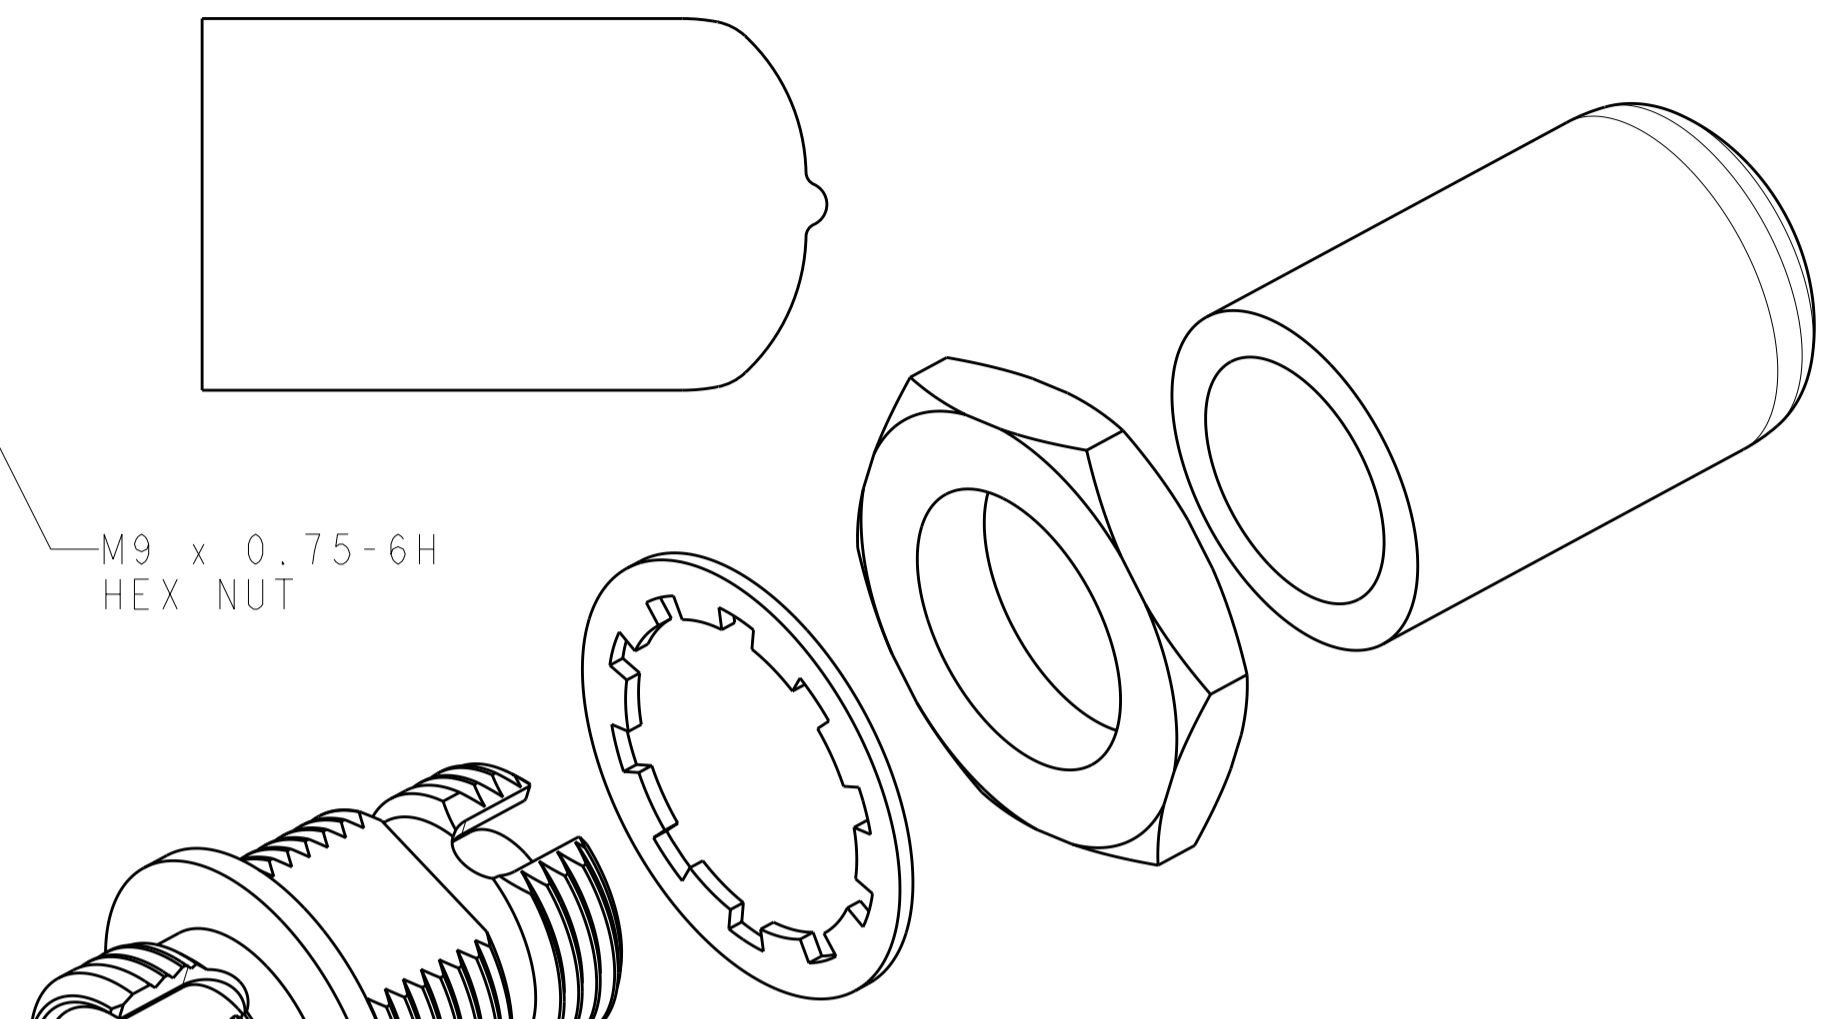

1 MATERIAL:  
 HOUSING, INSERT, HEX NUT: BRASS, NICKEL PLATED.  
 SLEEVE: SEE TABLE.  
 LOCK WASHER: STEEL, NICKEL PLATED.  
 PROTECTIVE CAP: PVC, NON-FR.

2 BULK PACKAGE.

SUGGESTED PANEL CUTOUT  
 MAX. PANEL THICKNESS 1.65

DESCRIPTION	SLEEVE MATERIAL	PART NUMBER
PRECISION SLOT (2.05)	ZIRCONIA (LOW LOSS)	1-5504407-2
2 PRECISION SLOT (2.05)	ZIRCONIA	5504407-9
PRECISION SLOT (2.05)	ZIRCONIA	5504407-8
PRECISION SLOT (2.02)	ZIRCONIA	5504407-7
2 PRECISION SLOT (2.02)	ZIRCONIA	5504407-6
2 STANDARD SLOT	ZIRCONIA	5504407-4
STANDARD SLOT	ZIRCONIA	5504407-3
2 STANDARD SLOT	PHOS BRONZE	5504407-2
STANDARD SLOT	PHOS BRONZE	5504407-1