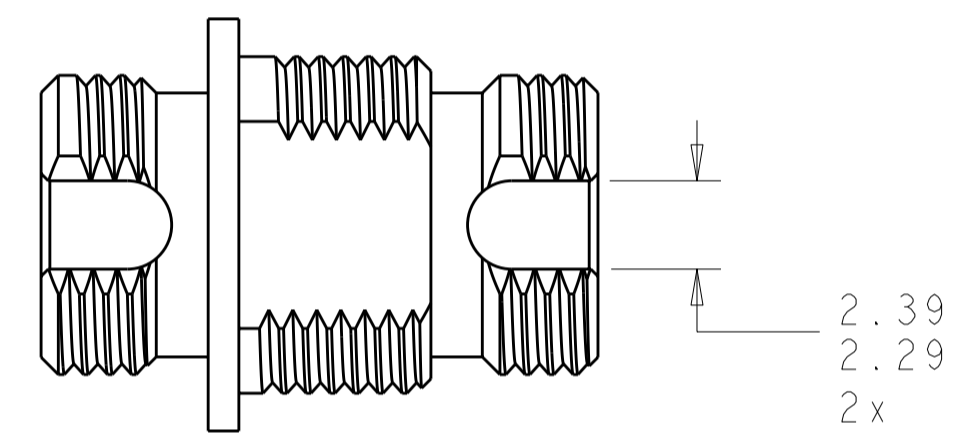

1 MATERIAL:  
 HOUSING, INSERT, HEX NUT: BRASS, NICKEL PLATED.  
 SLEEVE: SEE TABLE.  
 LOCK WASHER: STEEL, NICKEL PLATED.  
 PROTECTIVE CAP: PVC, NON-FR.

2 BULK PACKAGE.

SUGGESTED PANEL CUTOUT  
 MAX. PANEL THICKNESS 1.65

DESCRIPTION	SLEEVE MATERIAL	PART NUMBER
PRECISION SLOT (2.05)	ZIRCONIA (LOW LOSS)	1-5504407-2
2 PRECISION SLOT (2.05)	ZIRCONIA	5504407-9
PRECISION SLOT (2.05)	ZIRCONIA	5504407-8
PRECISION SLOT (2.02)	ZIRCONIA	5504407-7
2 PRECISION SLOT (2.02)	ZIRCONIA	5504407-6
2 STANDARD SLOT	ZIRCONIA	5504407-4
STANDARD SLOT	ZIRCONIA	5504407-3
2 STANDARD SLOT	PHOS BRONZE	5504407-2
STANDARD SLOT	PHOS BRONZE	5504407-1

THIS DRAWING IS A CONTROLLED DOCUMENT.

DWN B. BRIGGS 19JUL2005  
 CHK S. BUCHTER 19JUL2005  
 APVD S. BUCHTER 19JUL2005

TE Connectivity

NAME ADAPTER KIT, FC, PRECISION AND STANDARD SLOT

SIZE CAGE CODE DRAWING NO RESTRICTED TO  
 A200779 C-5504407 -

MATERIAL 1

TOLERANCES UNLESS OTHERWISE SPECIFIED:  
 0 PLC ±  
 1 PLC ±  
 2 PLC ±0.25  
 3 PLC ±  
 4 PLC ±  
 ANGLES ±  
 FINISH

PRODUCT SPEC -  
 APPLICATION SPEC -  
 WEIGHT -

CUSTOMER DRAWING SCALE 5:1 SHEET 1 OF 1 REV AI