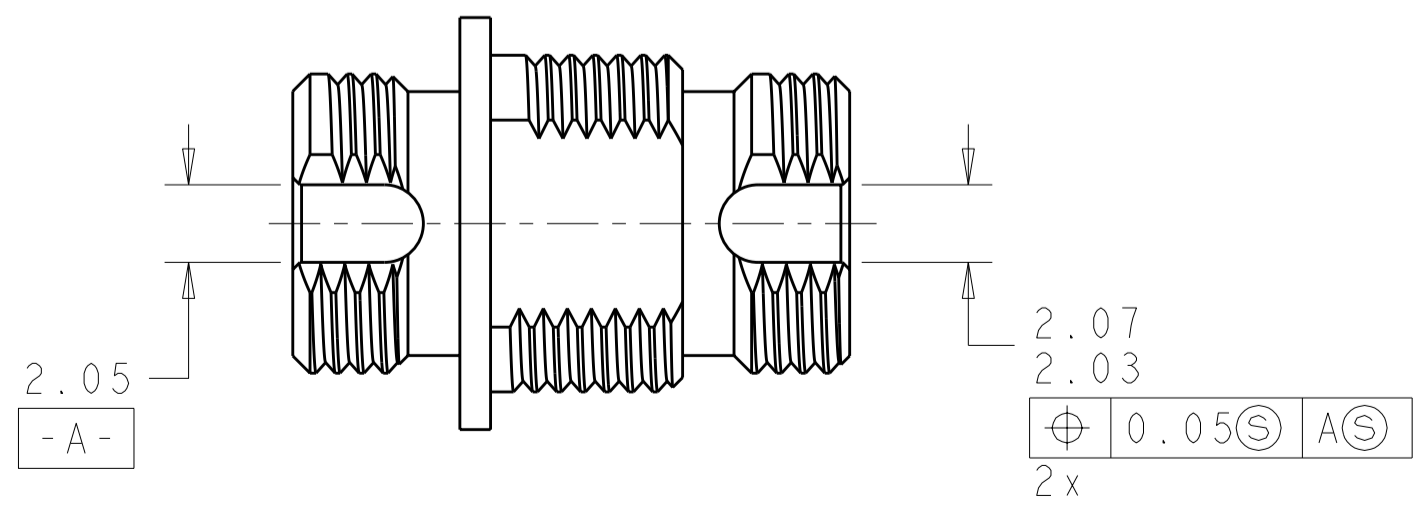

1 MATERIAL:  
 HOUSING, INSERT, HEX NUT: BRASS, NICKEL PLATED.  
 SLEEVE: SEE TABLE.  
 LOCK WASHER: STEEL, NICKEL PLATED.  
 PROTECTIVE CAP: PVC, NON-FR.

2 BULK PACKAGE.

SUGGESTED PANEL CUTOUT  
 MAX. PANEL THICKNESS 1.65

DESCRIPTION	SLEEVE MATERIAL	PART NUMBER
PRECISION SLOT (2.05)	ZIRCONIA (LOW LOSS)	1-5504407-2
2 PRECISION SLOT (2.05)	ZIRCONIA	5504407-9
PRECISION SLOT (2.05)	ZIRCONIA	5504407-8
PRECISION SLOT (2.02)	ZIRCONIA	5504407-7
2 PRECISION SLOT (2.02)	ZIRCONIA	5504407-6
2 STANDARD SLOT	ZIRCONIA	5504407-4
STANDARD SLOT	ZIRCONIA	5504407-3
2 STANDARD SLOT	PHOS BRONZE	5504407-2
STANDARD SLOT	PHOS BRONZE	5504407-1

MATERIAL 1

TOLERANCES UNLESS OTHERWISE SPECIFIED:  
 0 PLC ±  
 1 PLC ±  
 2 PLC ±0.25  
 3 PLC ±  
 4 PLC ±  
 ANGLES ±  
 FINISH

PRODUCT SPEC -  
 APPLICATION SPEC -  
 WEIGHT -

CUSTOMER DRAWING SCALE 5:1 SHEET 1 OF 1 REV AI