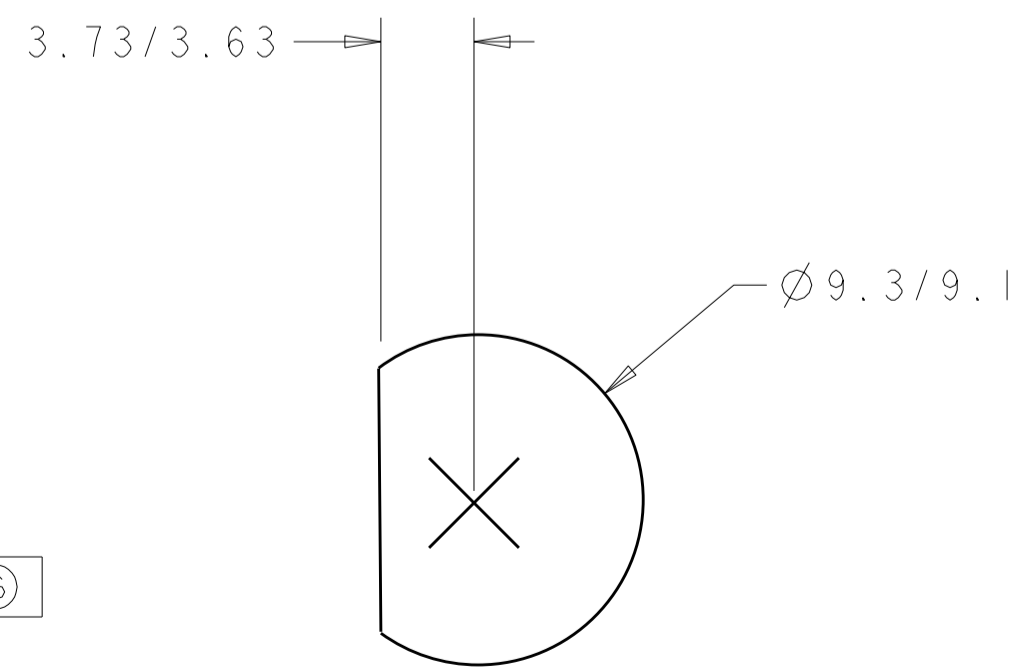

1 MATERIAL:  
 HOUSING, INSERT, HEX NUT: BRASS, NICKEL PLATED.  
 SLEEVE: SEE TABLE.  
 LOCK WASHER: STEEL, NICKEL PLATED.  
 PROTECTIVE CAP: PVC, NON-FR.

2 BULK PACKAGE.

SUGGESTED PANEL CUTOUT  
 MAX. PANEL THICKNESS 1.65

DESCRIPTION	SLEEVE MATERIAL	PART NUMBER
PRECISION SLOT (2.05)	ZIRCONIA (LOW LOSS)	1-5504407-2
2 PRECISION SLOT (2.05)	ZIRCONIA	5504407-9
PRECISION SLOT (2.05)	ZIRCONIA	5504407-8
PRECISION SLOT (2.02)	ZIRCONIA	5504407-7
2 PRECISION SLOT (2.02)	ZIRCONIA	5504407-6
2 STANDARD SLOT	ZIRCONIA	5504407-4
STANDARD SLOT	ZIRCONIA	5504407-3
2 STANDARD SLOT	PHOS BRONZE	5504407-2
STANDARD SLOT	PHOS BRONZE	5504407-1