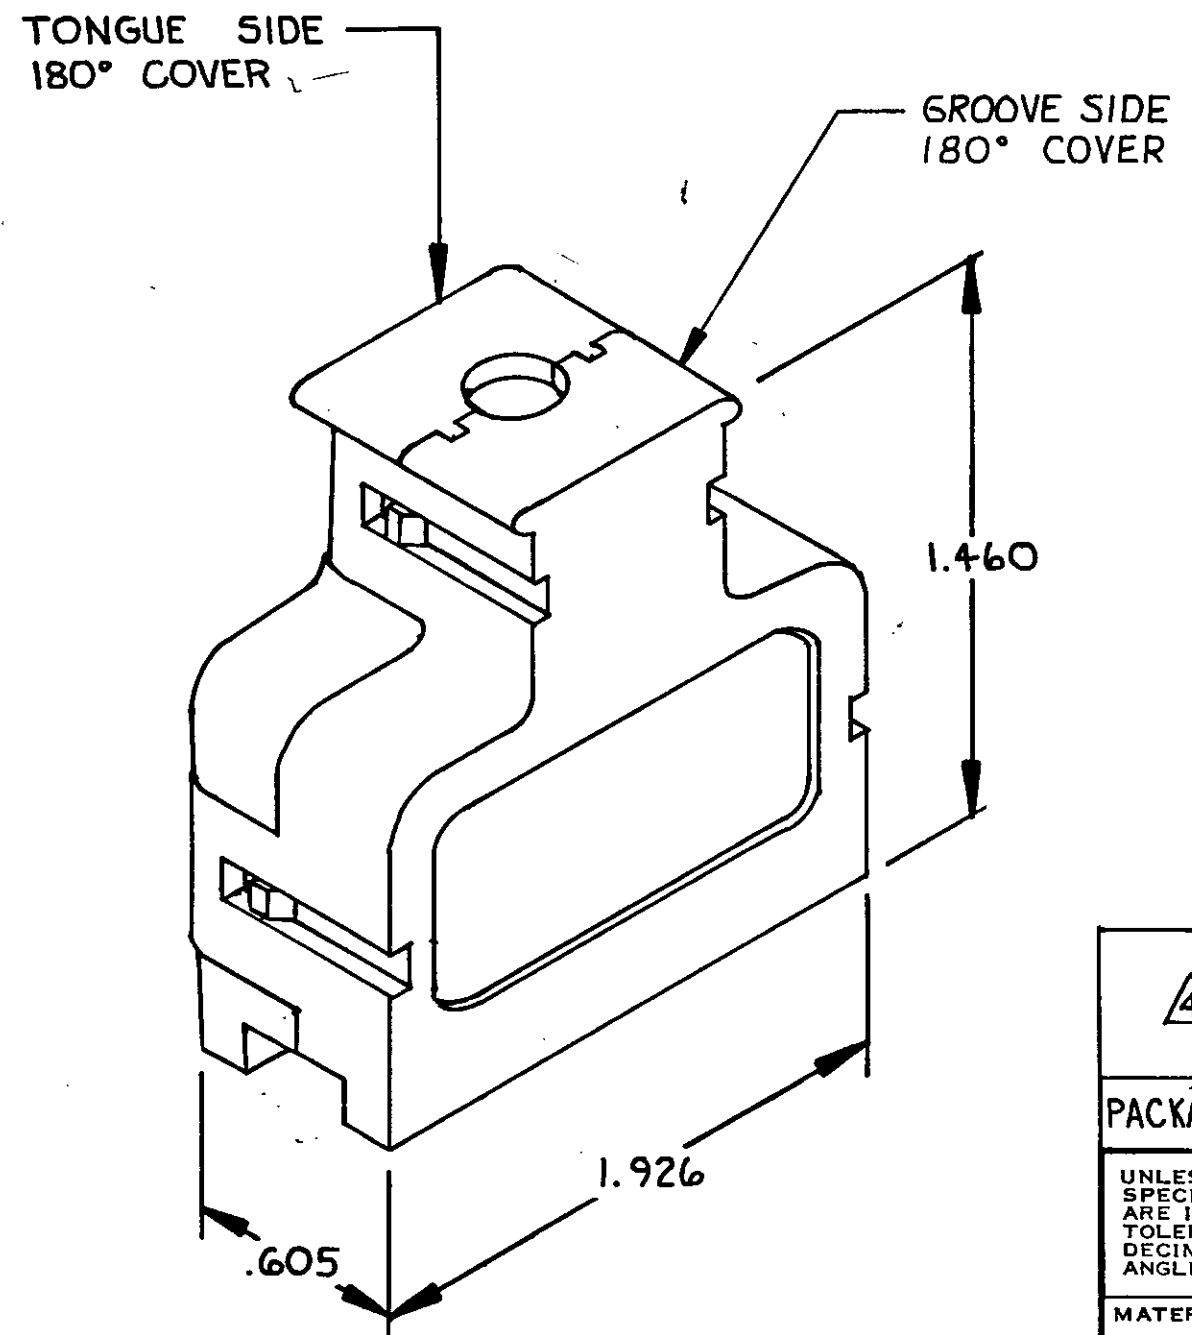

△ 100 KITS BULK PACKAGED.

△	.480 - .520	BLACK	552072-6	552071-6	▲ -6
	.360 - .430		552072-5	552071-5	-5
	.290 - .360		552072-1	552071-1	552073-1
PACKAGED	CABLE RANGE DIAMETER	COLOR	GROOVE SIDE PART NO.	TONGUE SIDE PART NO.	KIT PART NO.
UNLESS OTHERWISE SPECIFIED DIMENSIONS ARE IN INCHES. TOLERANCES ON: DECIMALS ± ANGLES ±		CONTRACT NO		 TE Connectivity	
MATERIAL POLYPHENYLENE		DR P.K. COLLINS 5-4-83			
FINISH		CHK Stephen Dow 5-6-83		NAME COVER KIT, 180°, 36 POSITION, CHAMP®	
		APPD C.F. Morgan 5/9/83		SIZE B	
		APPD [Signature] 5/9/83		FSCM NO 00779	
		DSGN APPD [Signature]		DRAWING NO 552073	
		OTHER APPD		SCALE 2:1	
				SHEET 1 OF 1	