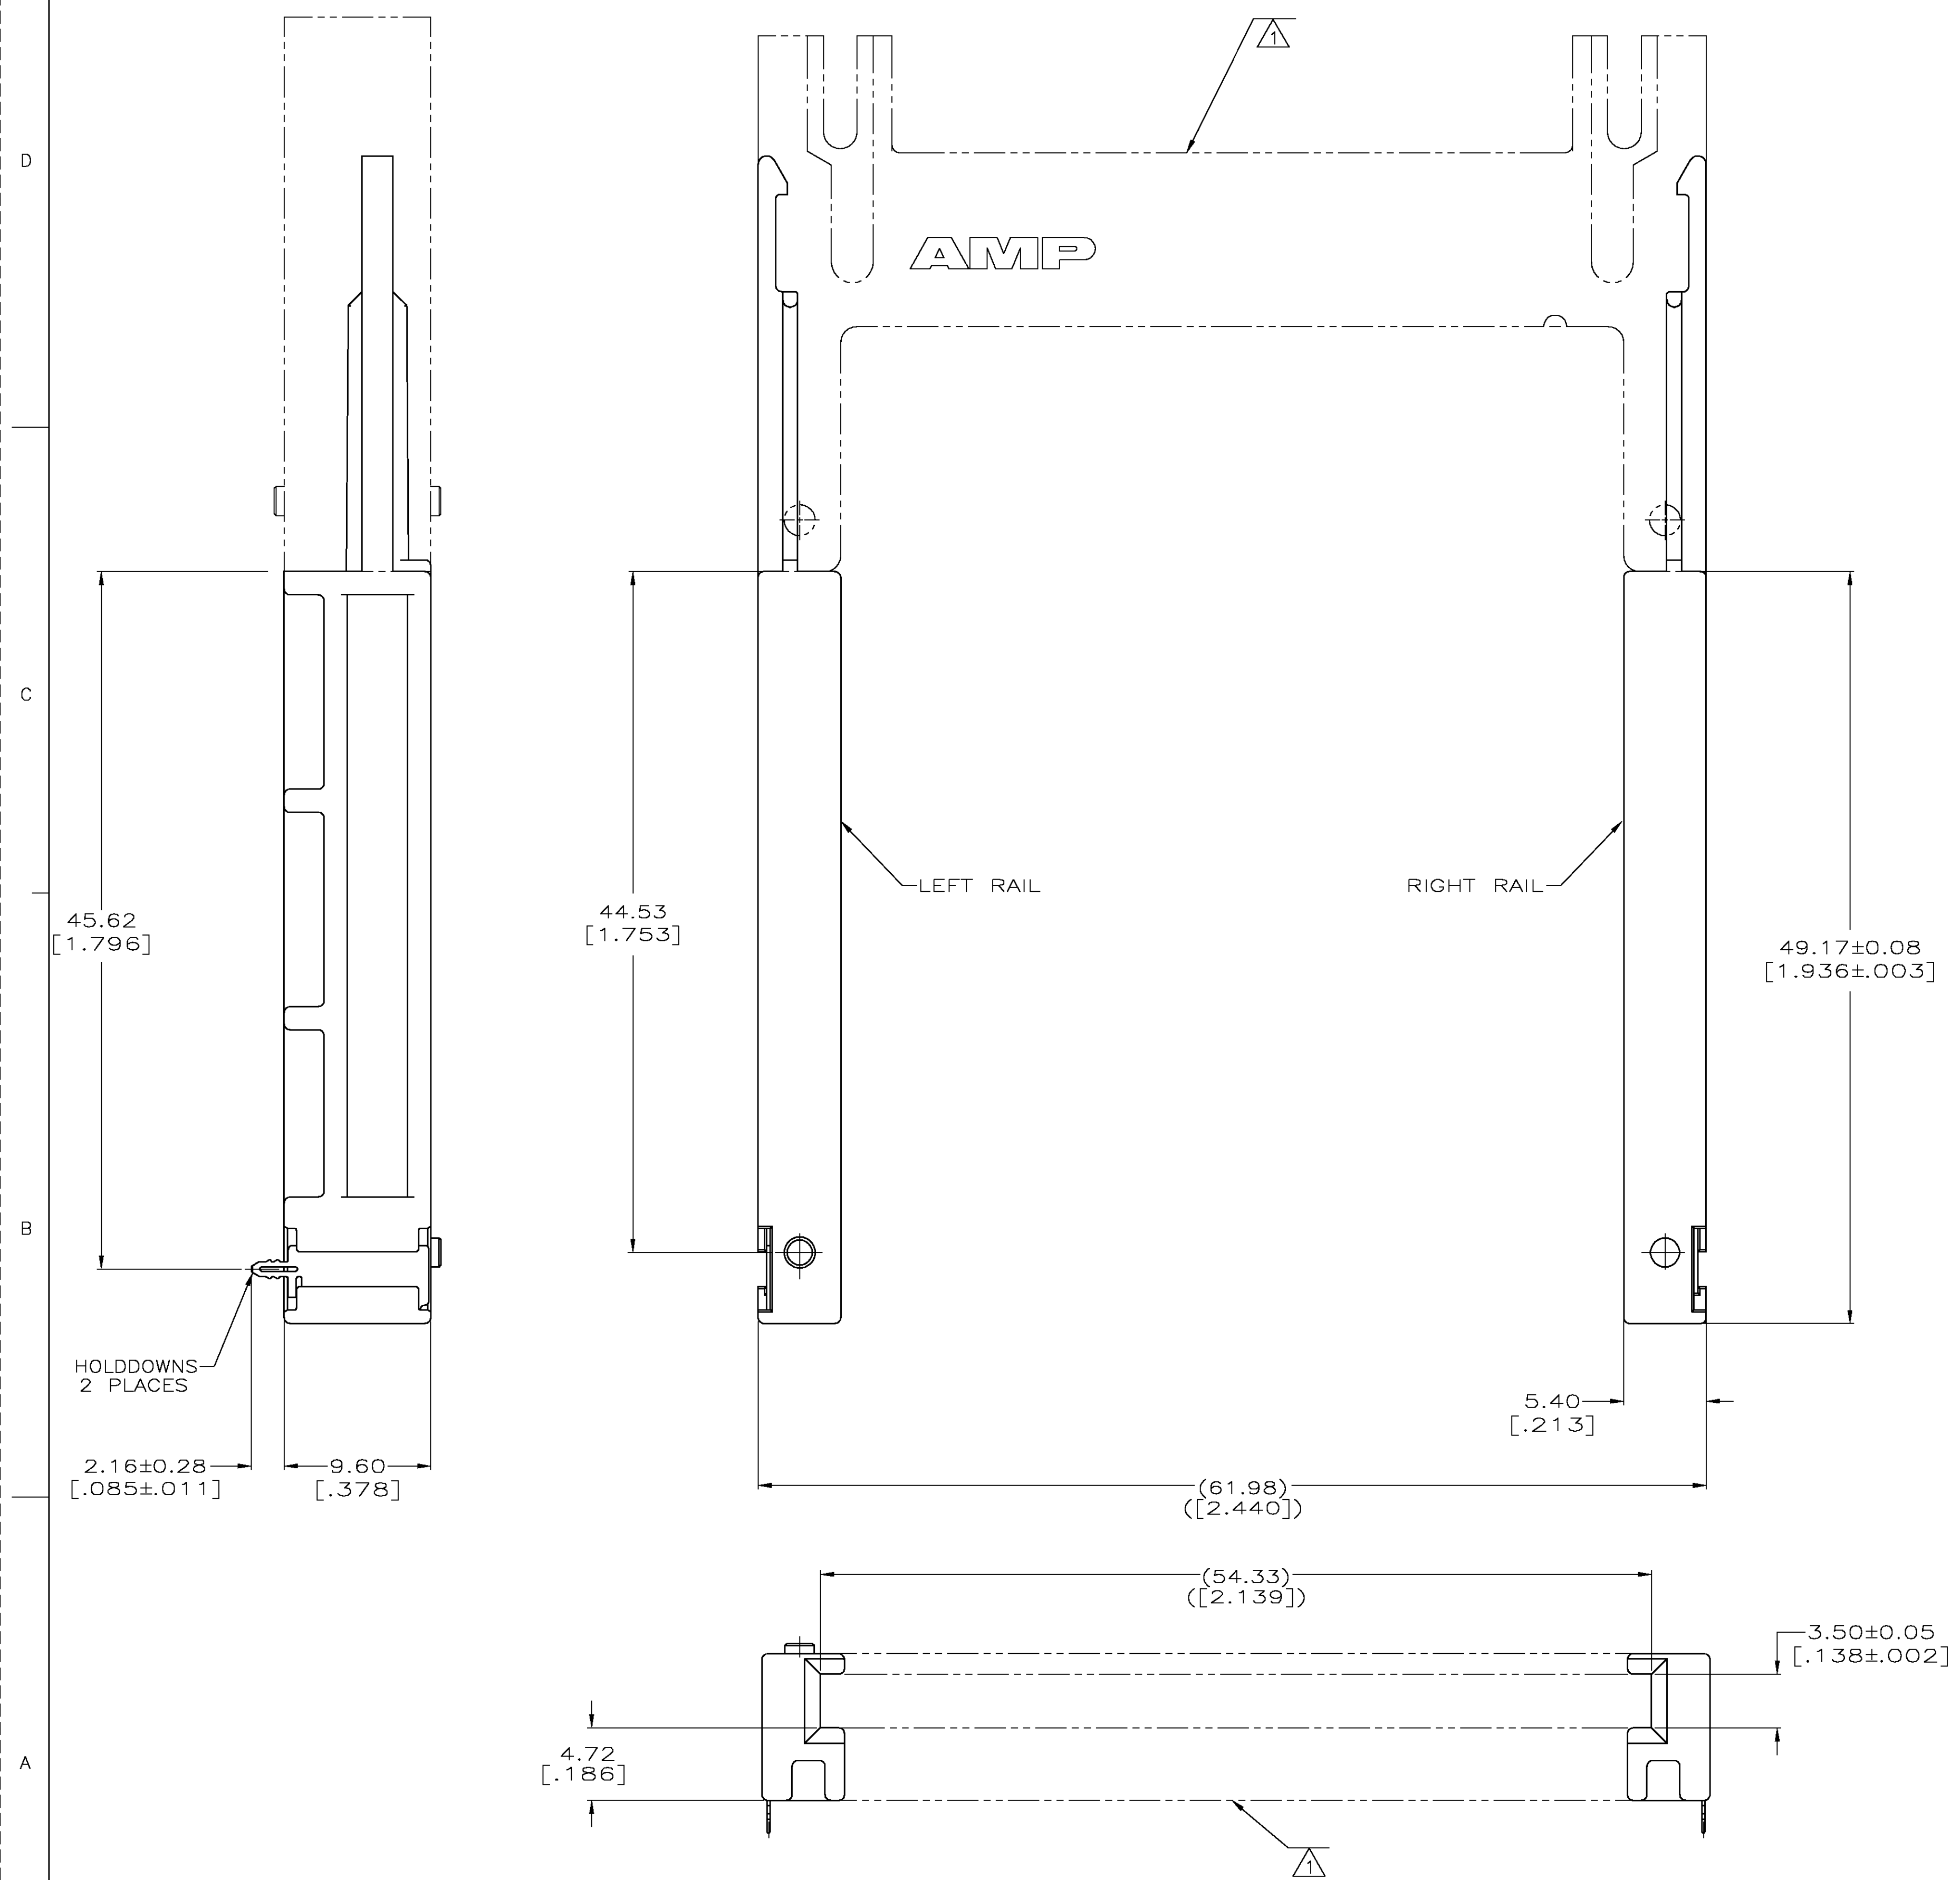

LOC		DIST		REVISIONS			
P	LR	DESCRIPTION	DATE	DWN	APVD		
0		REL PER EC DS13-0031-05	03-30-05	LV	JG		

- 1 SMT OR THRU-HOLE HEADER ASSY NOT SUPPLIED AND MUST BE ORDERED SEPERATELY. CONTACT AMP INCORPORATED FOR HEADER PART NUMBER
- 2 DATUMS AND BASIC DIMENSIONS ESTABLISHED BY CUSTOMER
- 3 FOR HEADER PC BOARD LAYOUT SEE APPROPRIATE HEADER ASSEMBLY
- 4 MATERIAL:
RAIL: LCP - COLOR: BLACK
HOLD DOWNS: PHOSPHOR BRONZE

RIGHT GUIDE RAIL WITH HOLDDOWN	5535661-2
LEFT GUIDE RAIL WITH HOLDDOWN	5535661-1
DESCRIPTION	PART NO

THIS DRAWING IS A CONTROLLED DOCUMENT.		DWN 03-30-05 L VARELA - DOCK5		Tyco Electronics Corporation Harrisburg, PA 17105-3608	
DIMENSIONS: mm [INCHES]		CHK 03-30-05 D GORENC		NAME M. WALMSLEY	
TOLERANCES UNLESS OTHERWISE SPECIFIED:		APVD 03-30-05		PRODUCT SPEC	
0 PLC ±		APPLICATION SPEC		SIZE CASE CODE DRAWING NO	
1 PLC ±		FINISH		WEIGHT	
2 PLC ± 0.13 [005]		HOLD DOWNS: TIN.		2.6 GRAMS	
3 PLC ±		MATERIAL		CUSTOMER DRAWING	
4 ANGLES ±		SCALE		4:1	
MATERIAL		SCALE		SHEET 1 of 1	
FINISH		SCALE		REV 0	