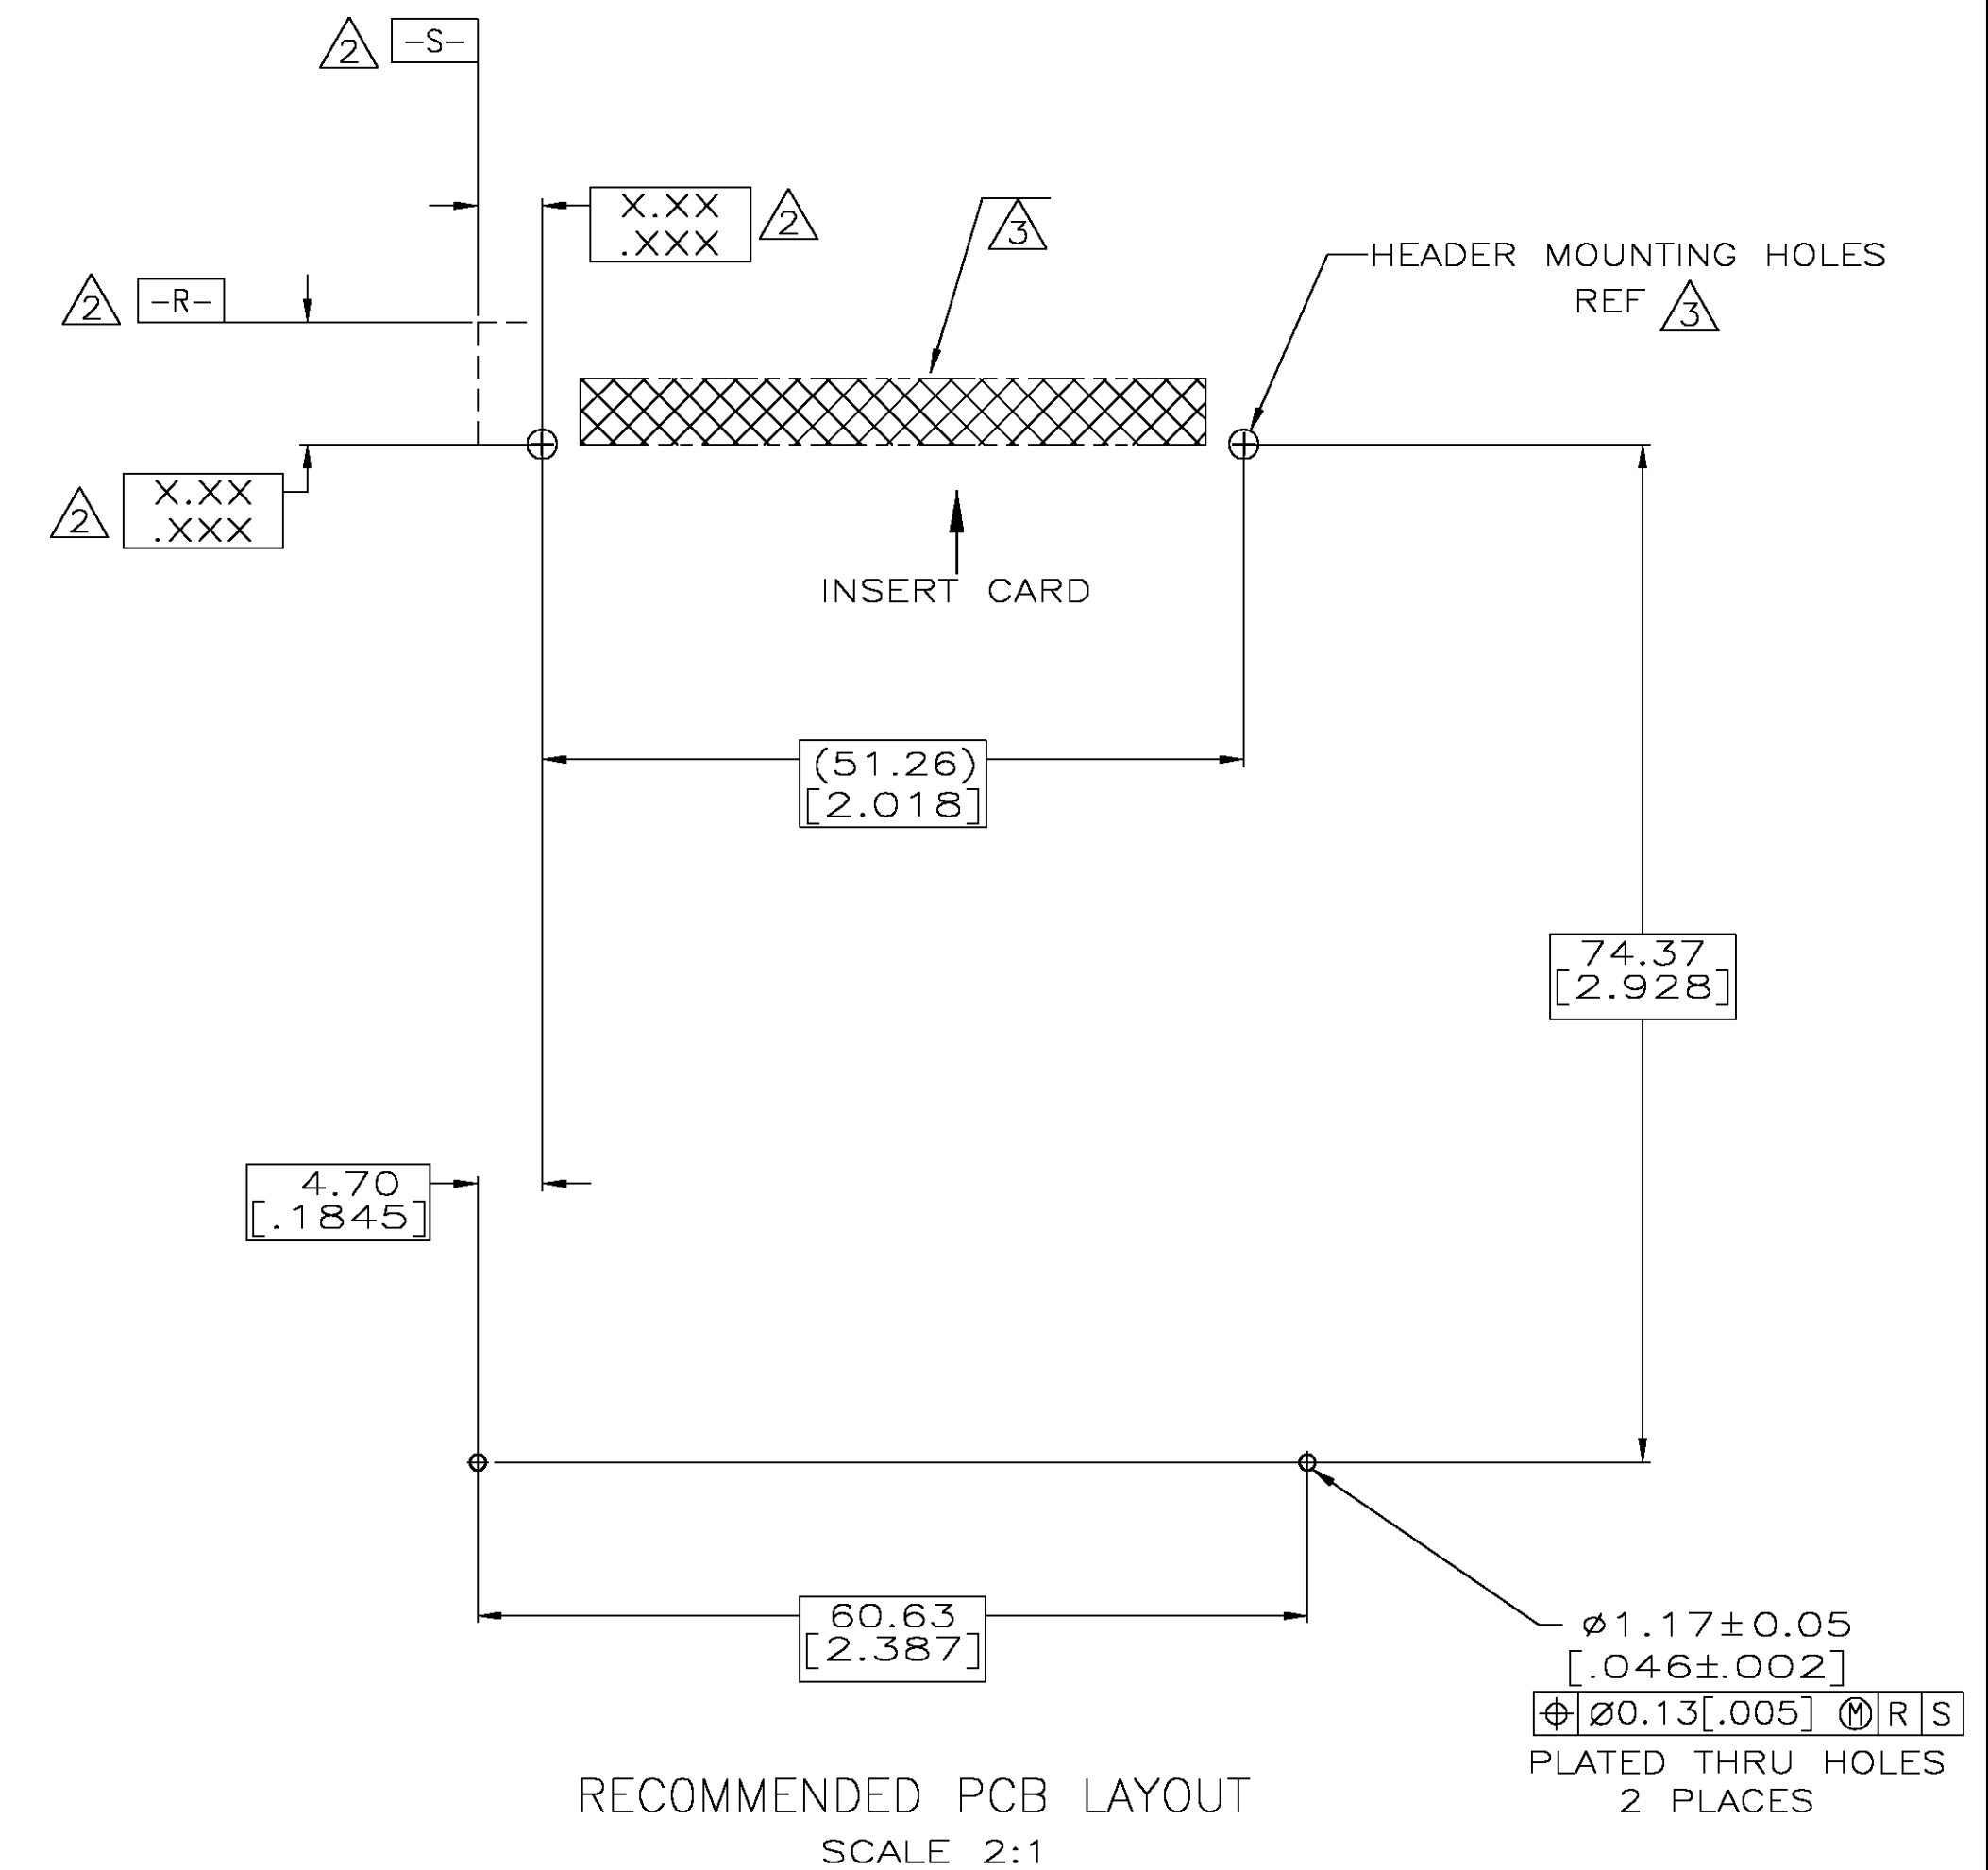

LOC		DIST		REVISIONS			
P	LR	DESCRIPTION	DATE	DWN	APVD		
0		REL PER EC DS13-0031-05	03-30-05	LV	JG		

- 1 SMT OR THRU-HOLE HEADER ASSY NOT SUPPLIED AND MUST BE ORDERED SEPERATELY. CONTACT AMP INCORPORATED FOR HEADER PART NUMBER
- 2 DATUMS AND BASIC DIMENSIONS ESTABLISHED BY CUSTOMER
- 3 FOR HEADER PC BOARD LAYOUT SEE APPROPRIATE HEADER ASSEMBLY
- 4 MATERIAL:
RAIL: LCP - COLOR: BLACK
HOLD DOWNS: PHOSPHOR BRONZE

RIGHT GUIDE RAIL WITH HOLDDOWN	5535661-2
LEFT GUIDE RAIL WITH HOLDDOWN	5535661-1
DESCRIPTION	PART NO

THIS DRAWING IS A CONTROLLED DOCUMENT.		DWN 03-30-05 L VARELA - DOCK5		Tyco Electronics Corporation Harrisburg, PA 17105-3608	
DIMENSIONS: mm [INCHES]		CHK 03-30-05 D GORENC		NAME M. WALMSLEY	
TOLERANCES UNLESS OTHERWISE SPECIFIED:		APVD 03-30-05		PRODUCT SPEC	
0 PLC ±		APPLICATION SPEC		SIZE CASE CODE DRAWING NO	
1 PLC ±		FINISH		WEIGHT	
2 PLC ± 0.13 [005]		HOLD DOWNS: TIN.		2.6 GRAMS	
3 PLC ±		MATERIAL		CUSTOMER DRAWING	
4 ANGLES ±		SCALE		4:1	
MATERIAL		SCALE		SHEET 1 of 1	
FINISH		SCALE		REV 0	