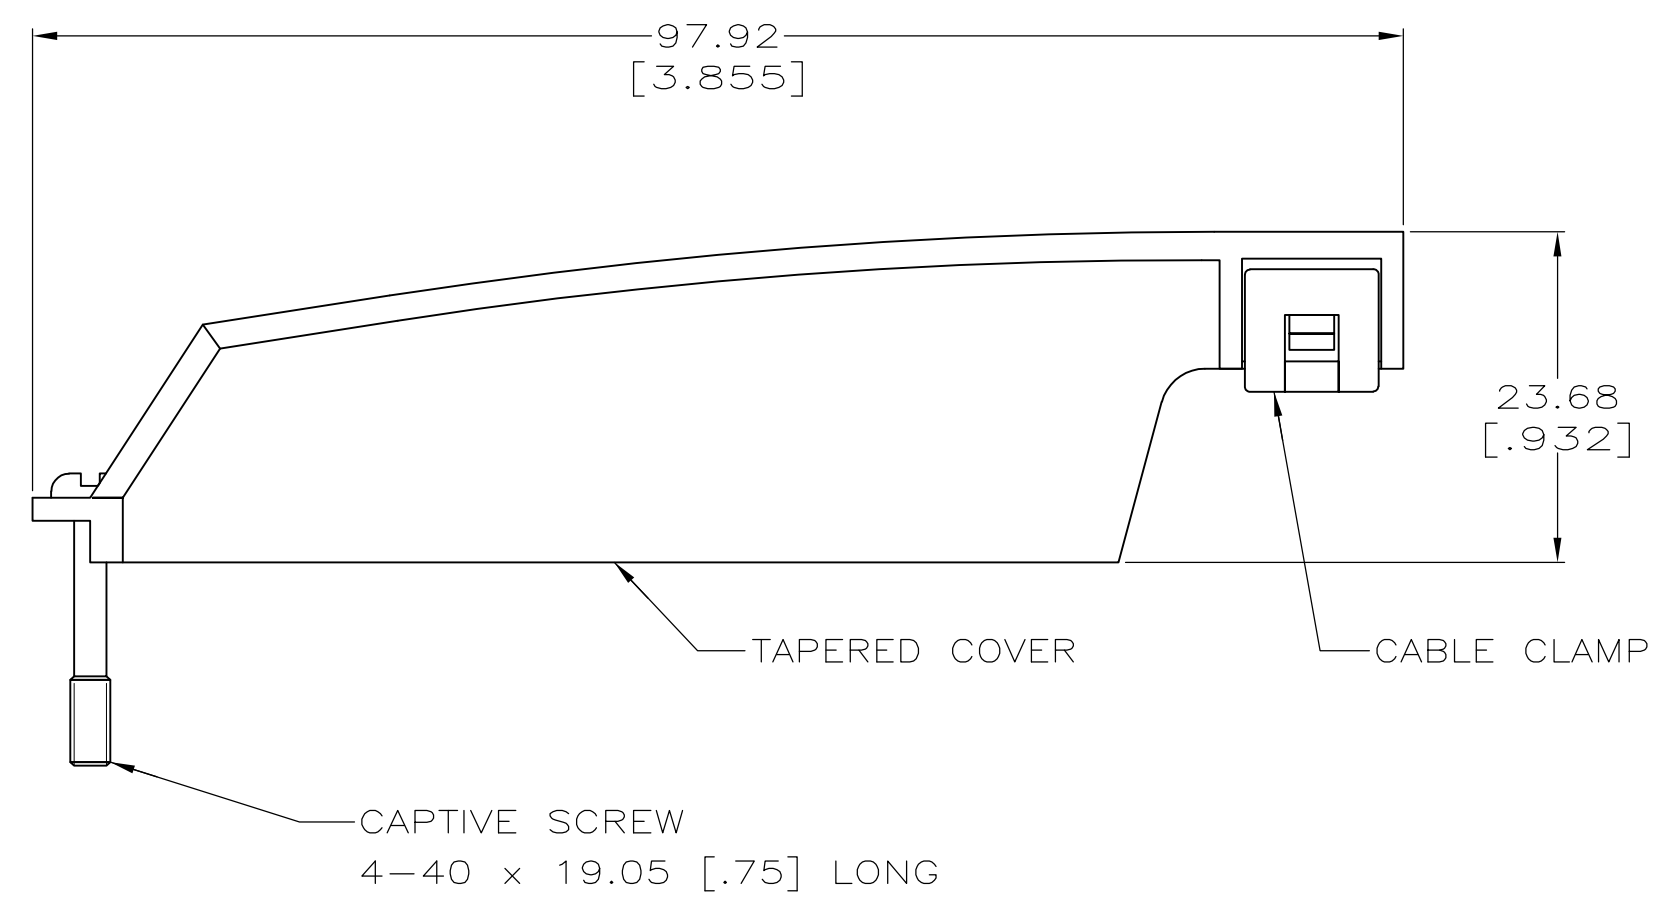

- 1. KIT SHIPPED NOT ASSEMBLED.
- △2 MATERIAL:  
COVER - POLYPHENYLENE OXIDE.  
CABLE CLAMP - POLYESTER PBT.  
SEE TABLE FOR COLOR.  
SCREW - ZINC PLATED STEEL.
- △3 DIMENSIONS SHOWN ARE MAXIMUM.
- △4 100 KITS BULK PACKED.
- △5 500 KITS BULK PACKED.

△4	△5	GRAY	7.62 - 8.26 [.300 - .325]	2-5552560-1
		BLACK	10.80 - 12.70 [.425 - .500]	5552560-5
	△4	BLACK	8.89 - 10.80 [.350 - .425]	5552560-1
PACKAGE	COLOR	CABLE RANGE	DIAMETER	PART NO.
THIS DRAWING IS A CONTROLLED DOCUMENT.		DWN G.PETERS 23SEP05	TE Connectivity	
DIMENSIONS: mm[INCHES]		CHK W.MILLHIMES 23SEP05		
TOLERANCES UNLESS OTHERWISE SPECIFIED:		APVD M.WALMSLEY 23SEP05	NAME COVER KIT, 90 DEG, TAPERED, 50 POSITION, CHAMP	
0 PLC ± -	1 PLC ± -	PRODUCT SPEC	-	
2 PLC ± -	3 PLC ± -	APPLICATION SPEC	-	
4 PLC ± -	ANGLES ± -	FINISH	SIZE A2	CAGE CODE 00779
MATERIAL	△2	FINISH	DRAWING NO C-5552560	RESTRICTED TO
			WEIGHT	-
CUSTOMER DRAWING			SCALE 2:1	SHEET 1 of 1
			REV P	