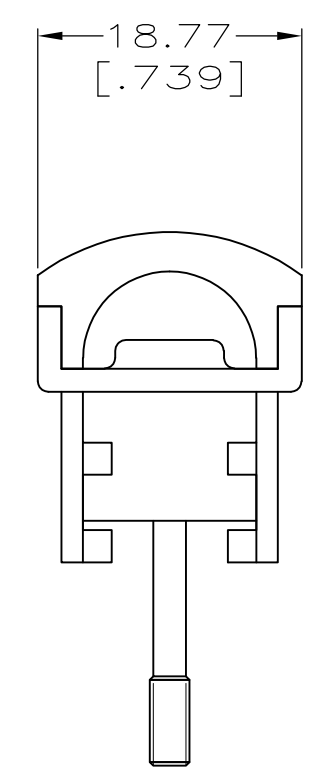

- 1. KIT SHIPPED NOT ASSEMBLED.
- △2 MATERIAL:  
COVER - POLYPHENYLENE OXIDE.  
CABLE CLAMP - POLYESTER PBT.  
SEE TABLE FOR COLOR.  
SCREW - ZINC PLATED STEEL.
- △3 DIMENSIONS SHOWN ARE MAXIMUM.
- △4 100 KITS BULK PACKED.
- △5 500 KITS BULK PACKED.

△4	△5	GRAY	7.62 - 8.26 [.300 - .325]	2-5552560-1
		BLACK	10.80 - 12.70 [.425 - .500]	5552560-5
	△4	BLACK	8.89 - 10.80 [.350 - .425]	5552560-1
PACKAGE	COLOR	CABLE RANGE	DIAMETER	PART NO.
THIS DRAWING IS A CONTROLLED DOCUMENT.		DWN G.PETERS 23SEP05	TE Connectivity	
DIMENSIONS: mm[INCHES]		CHK W.MILLHIMES 23SEP05		
TOLERANCES UNLESS OTHERWISE SPECIFIED:		APVD M.WALMSLEY 23SEP05	NAME COVER KIT, 90 DEG, TAPERED, 50 POSITION, CHAMP	
0 PLC ± -	1 PLC ± -	PRODUCT SPEC	-	
2 PLC ± -	3 PLC ± -	APPLICATION SPEC	-	
4 PLC ± -	ANGLES ± -	FINISH	SIZE A2	CAGE CODE 00779
MATERIAL	△2	FINISH	DRAWING NO C-5552560	RESTRICTED TO
			WEIGHT	-
CUSTOMER DRAWING			SCALE 2:1	SHEET 1 of 1
			REV P	