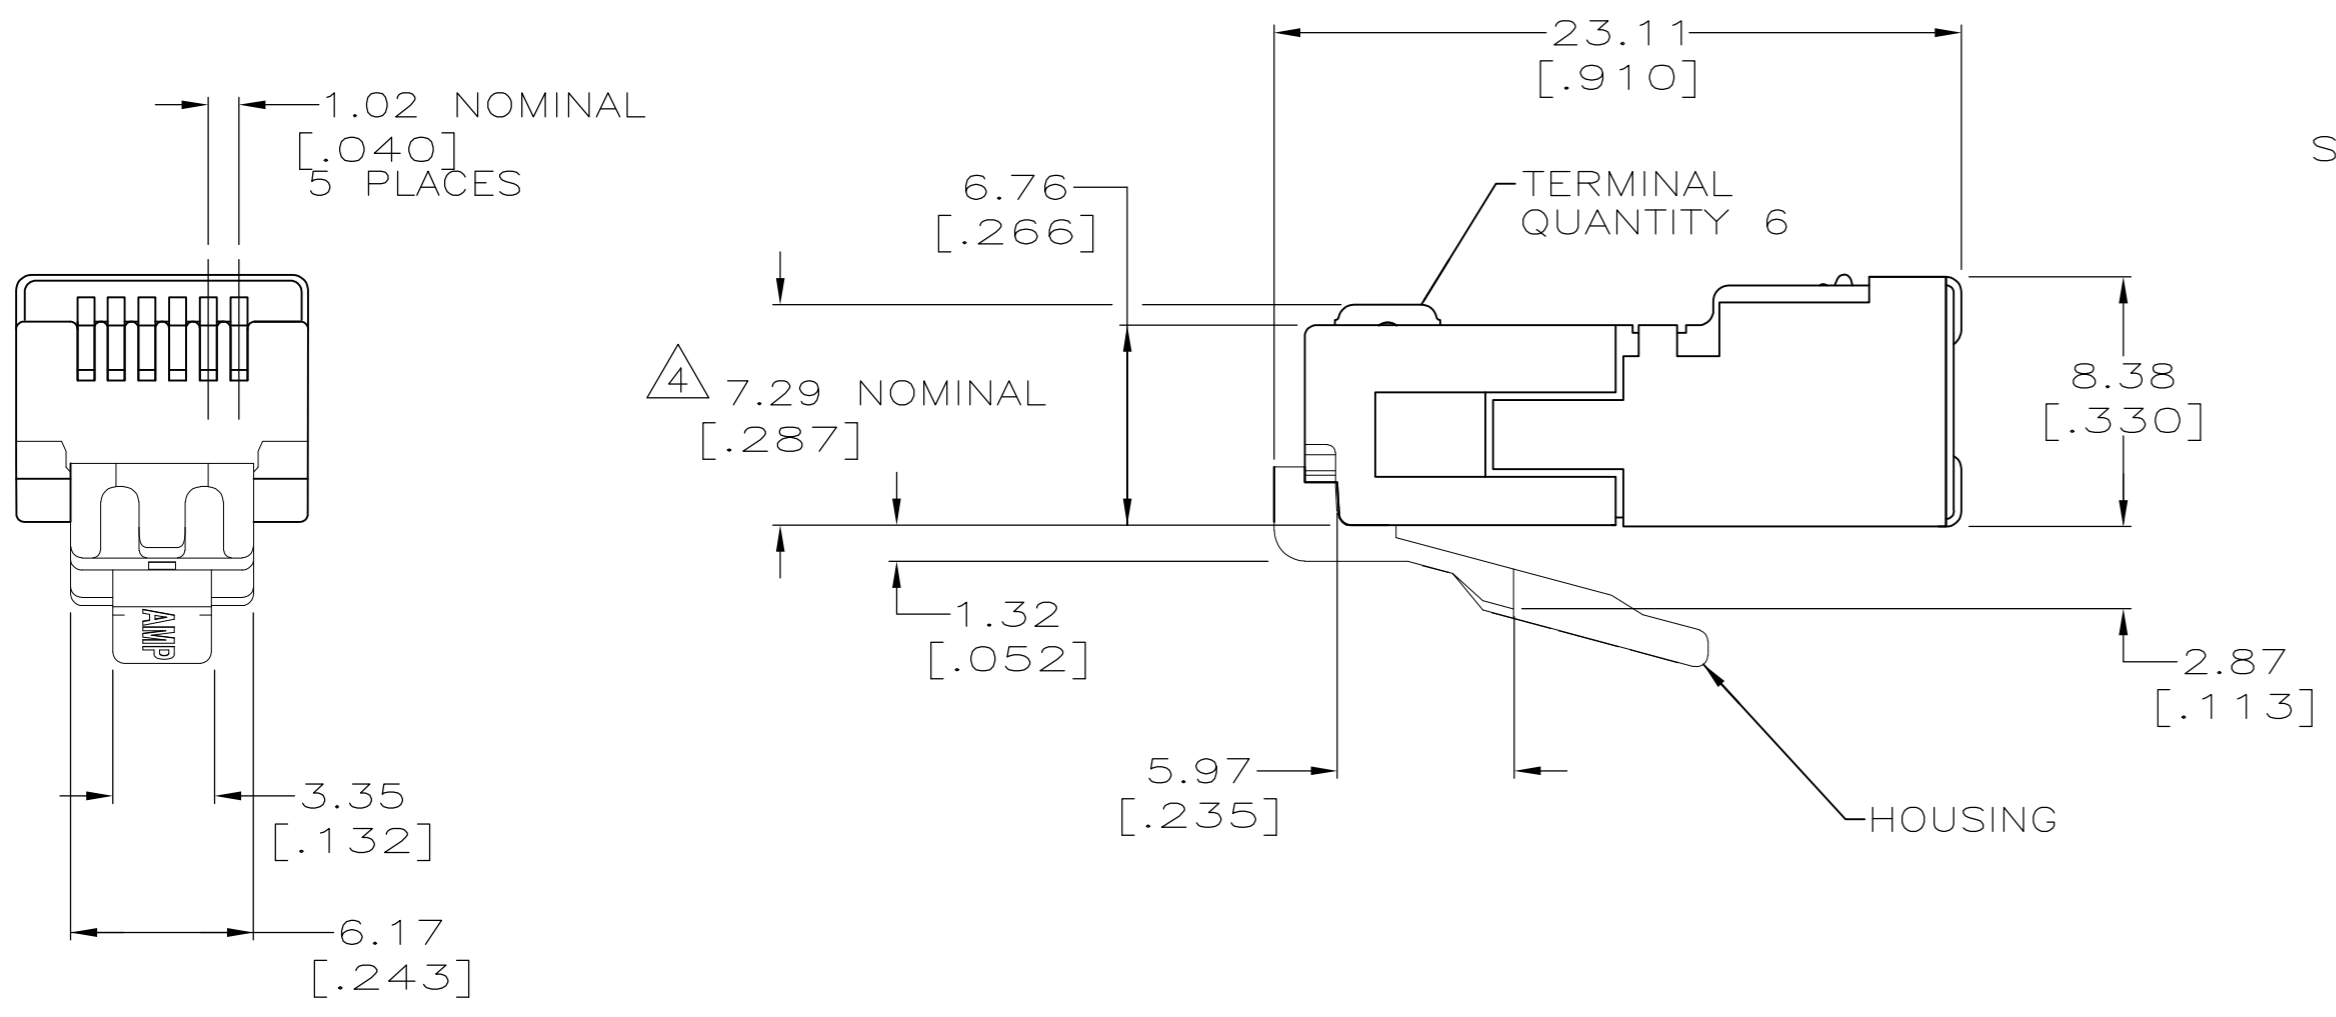

THIS DRAWING IS UNPUBLISHED. RELEASED FOR PUBLICATION
 © COPYRIGHT - By - ALL RIGHTS RESERVED.

LOC	DIST	REVISIONS			
P	LTR	DESCRIPTION	DATE	DWN	APVD
HM	00	K	REV PER ECO-14-004548	26MAR2014	GG JG

- 1. MATERIAL: HOUSING - POLYCARBONATE, CLEAR. TERMINAL - .36 [.014] THICK PHOSPHOR BRONZE PLATED WITH .178 μ m[.000007] THICK GOLD IN LOCALIZED PLATE AREA, OVER .762 μ m[.000030] THICK PALLADIUM NICKEL IN LOCALIZED PLATE AREA OVER 2.54 μ m[.000100] THICK NICKEL ON ENTIRE CONTACT.
- 2. ALL DIMENSIONS SHOWN ARE MAXIMUM UNLESS OTHERWISE SPECIFIED.
- 3. PLUG WILL ACCEPT 0.74-0.99[.029-.039] DIAMETER STRANDED WIRE, 26 OR 28 AWG, WITH A .110 x .270 MAXIMUM JACKET.
- 4. TERMINATED DIMENSION: 6.15[.242] MAXIMUM.
- 5. LATCH SHALL BE IN POSITION SHOWN IN DETAIL "A" AFTER CRIMPING.
- 6. 500 ASSEMBLIES PER PACKAGE.

5 DETAIL A
 LATCH POSITION AFTER CRIMPING
 SCALE 10:1

LEAD FREE

6	LOOSE PIECE	5-555174-2
PACKAGED	DESCRIPTION	PART NUMBER

THIS DRAWING IS A CONTROLLED DOCUMENT.		DWN 11 MAR 87	VIC SLACK	
DIMENSIONS: mm [INCHES]		CHK 16 MAR 87	BOB FOX	
TOLERANCES UNLESS OTHERWISE SPECIFIED:		APVD 31 MAR 87	GENE REED	
0 PLC	± -	PRODUCT SPEC		
1 PLC	± -	APPLICATION SPEC		
2 PLC	± 0.13[.005]	-		
3 PLC	± -	-		
4 PLC	± -	-		
ANGLES	± -	-		
MATERIAL	FINISH	WEIGHT	SIZE	CAGE CODE
1 -	1 -	-	A2	00779
CUSTOMER DRAWING		SCALE	SHEET	REV
		4:1	1 of 1	K

TE TE Connectivity

MODULAR PLUG ASSEMBLY,
 6 POSITION, LONG BODY, SHIELDED,
 FLAT OVAL CABLE, STRANDED WIRE

555174

X-ON Electronics

Largest Supplier of Electrical and Electronic Components

Click to view similar products for [TE Connectivity](#) manufacturer: