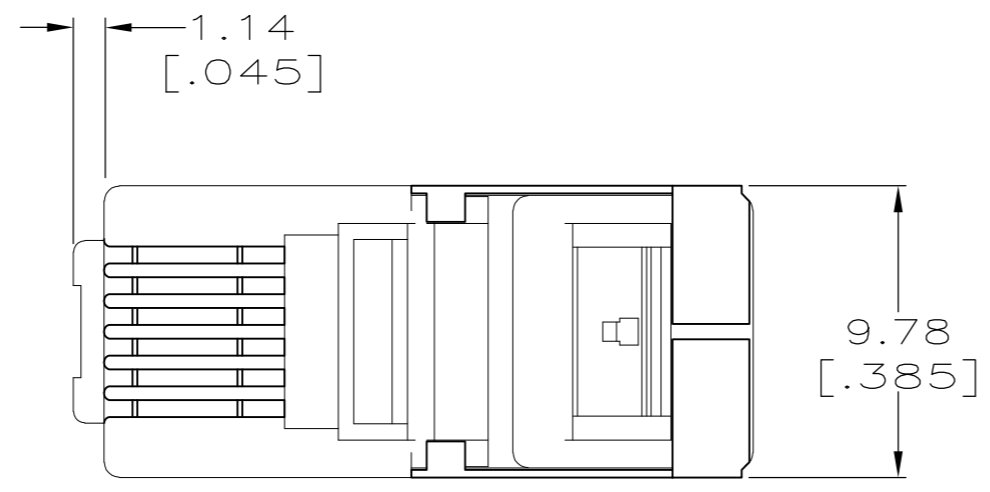

THIS DRAWING IS UNPUBLISHED. RELEASED FOR PUBLICATION
 © COPYRIGHT - By - ALL RIGHTS RESERVED.

LOC	DIST	REVISIONS			
P	LTR	DESCRIPTION	DATE	DWN	APVD
HM	00	K	REV PER ECO-14-004548	26MAR2014	GG JG

- 1. MATERIAL: HOUSING - POLYCARBONATE, CLEAR. TERMINAL - .36 [.014] THICK PHOSPHOR BRONZE PLATED WITH .178 μ m[.000007] THICK GOLD IN LOCALIZED PLATE AREA, OVER .762 μ m[.000030] THICK PALLADIUM NICKEL IN LOCALIZED PLATE AREA OVER 2.54 μ m[.000100] THICK NICKEL ON ENTIRE CONTACT.
- 2. ALL DIMENSIONS SHOWN ARE MAXIMUM UNLESS OTHERWISE SPECIFIED.
- 3. PLUG WILL ACCEPT 0.74-0.99[.029-.039] DIAMETER STRANDED WIRE, 26 OR 28 AWG, WITH A .110 x .270 MAXIMUM JACKET.
- 4. TERMINATED DIMENSION: 6.15[.242] MAXIMUM.
- 5. LATCH SHALL BE IN POSITION SHOWN IN DETAIL "A" AFTER CRIMPING.
- 6. 500 ASSEMBLIES PER PACKAGE.

5 DETAIL A
 LATCH POSITION AFTER CRIMPING
 SCALE 10:1

LEAD FREE

6	LOOSE PIECE	5-555174-2
PACKAGED	DESCRIPTION	PART NUMBER

THIS DRAWING IS A CONTROLLED DOCUMENT.		DWN 11 MAR 87	VIC SLACK	
DIMENSIONS: mm [INCHES]		CHK 16 MAR 87	BOB FOX	
TOLERANCES UNLESS OTHERWISE SPECIFIED:		APVD 31 MAR 87	GENE REED	
0 PLC	± -	PRODUCT SPEC		
1 PLC	± -	APPLICATION SPEC		
2 PLC	± 0.13[.005]	-		
3 PLC	± -	-		
4 PLC	± -	-		
ANGLES	± -	-		
MATERIAL	FINISH	WEIGHT	SIZE	CAGE CODE
1 -	1 -	-	A2	00779
CUSTOMER DRAWING		SCALE	SHEET	REV
		4:1	1 of 1	K